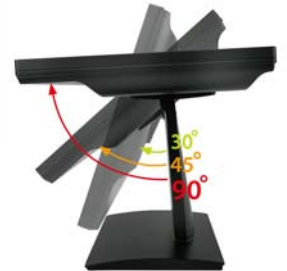

Black : V01

White : VW01

12.1" inch Touch Monitor (POS-Styler)

Display Specifications :

Active Area	246 × 184 mm
Pixel Pitch	0.3075 × 0.3075 mm
Brightness	330 cd/m ²
Contrast Ratio	800 : 1
Resolution	800 x 600 (SVGA)
Viewing Angle	L/R 160° ; U/D 140°
Response Time	30 ms (Tr + Tf)
Display Colors	16.2M
Display Modes	640×480 ; 800×600
Signal input	VGA ; Audio
Mini-Audio out	1W (8Ω) × 1
OSD Keyboard	⊙Power ⊙Auto adjust ⊕ ⊖ ⊙Menu
Power Source	DC 12V ; ≤ 12.5w ; Standby ≤ 1w
Power Consumption	
Storage	-30~70°C ; -10~65°C
Operation	
VESA	75×75 mm
Casing Colors	Black
Casing Size	298.8 × 229.2 × 39.5 mm ; 3kg (W×H×D)
Weight	
Carton	365 × 340 × 195 mm ; 4kg (W×H×D)
gross weight	

Touch Feature :

Input Method	Finger, gloved hand, or stylus activation
Activation Force	≥ 50g
Linearity	≤ 1.5%
Surface	≥ 3H
Life Time	≤ 35,000,000
Application	Writing and Signature Capture Capability
PC Link	USB or RS232

Software Feature :

Calibration	Fast full oriental 4 points position
Compensation	Edge compensation. Accuracy 25 points linearity compensation
Draw Test	Position and linearity verification
Controller	Support multiple controllers
Languages	English · Simple Chinese · Traditional Chinese · Japanese · French · German · Spanish · Korean · Arabic · Czech · Danish · Dutch · Greek · Hungarian · Italian · Norwegian · Russian · Polish · Portuguese · Slovenian · Swedish · Thai · Turkish
Mouse Emulator	Right / left button emulation. Auto Right / left Click (PDA function)
Touch Style	Drawing a Mode · button a Mode · Touch Off/ on Switch
Double Click	Configurable double click speed · Configurable double click area
Sound Modes	No sound · Touch down · Touch up
COM Port Support	COM1 ~ COM255 for Windows and Linux COM1 ~ COM8 for MS- DOS
Display Support	display rotation · Support multiple monitors
Support O.S	All Windows-32 bit O.S Windows7-8-10 ; XP-64 bit O.S MS-DOS ; A ll Linux ; MAC