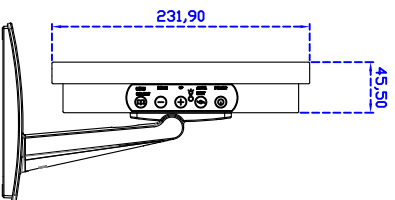

12.1" Desktop Touch Monitor.

AIM-TMxxxxx121-R01V_R03V