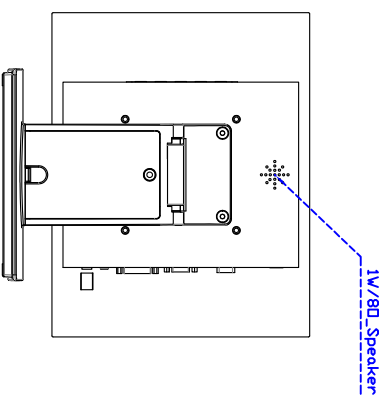

12.1" Desktop Touch Monitor.

AIM-TMxxxxx121-R01V_R03V