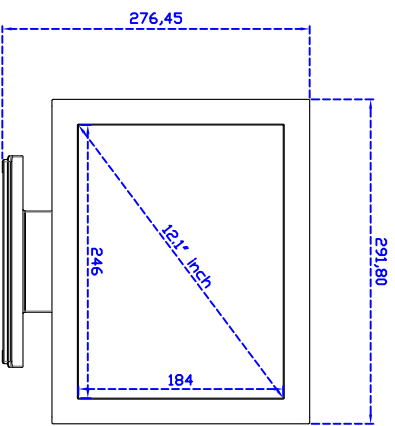

12.1" Desktop Touch Monitor.

AIM-TMxxxxx121-R01V_R03V