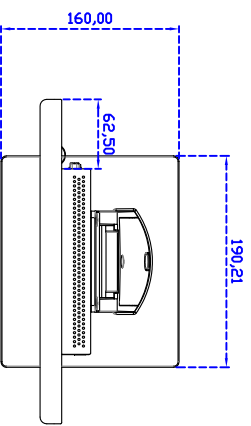

12.1" Desktop Touch Monitor.

AIM-TMxxxxx121-R01V_R03V