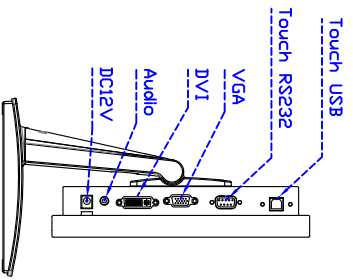

12.1" Desktop Touch Monitor.

AIM-TMxxxxx121-R01V_R03V