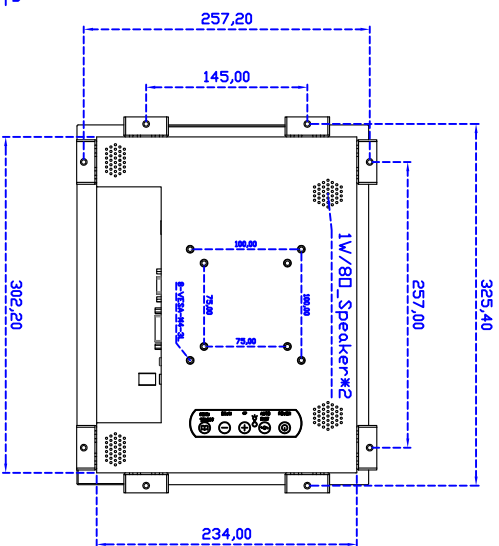

12.1"Embedded Touch Monitor.

AIM-PMxxxx121-R21_R23