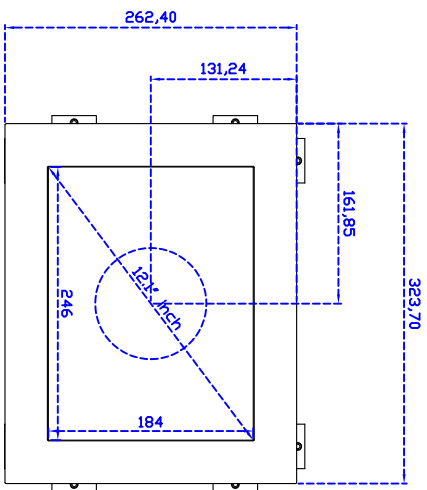

12.1"Embedded Touch Monitor.

AIM-PMxxxx121-R21_R23