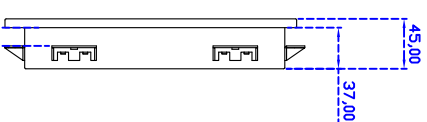

12.1"Embedded Touch Monitor.

AIM-PMxxxx121-R21_R23