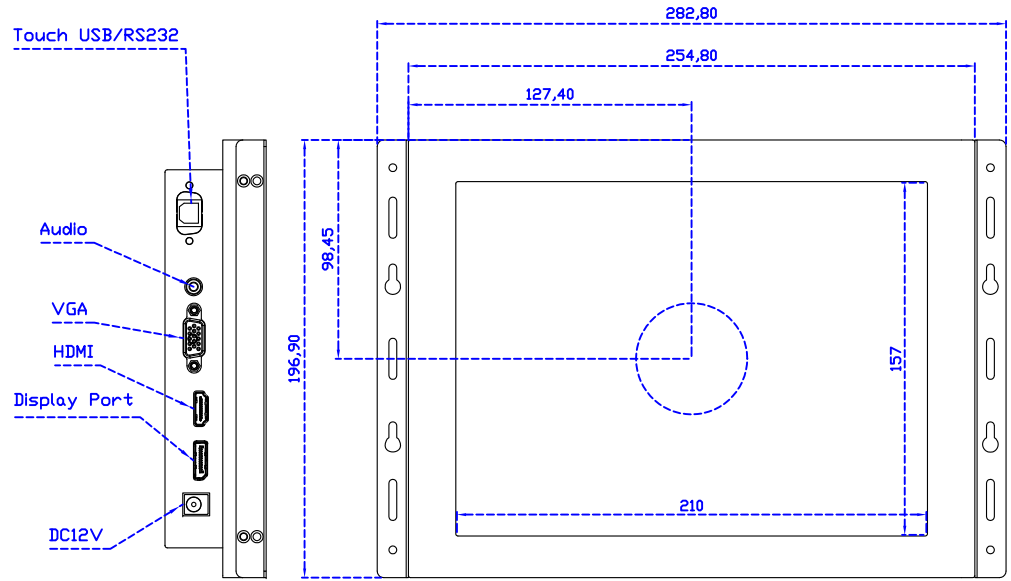

AIM-TMPCTU104-R15 V

3 Year Warranty
LCD Panel 1 Year

10,4" Touch Monitor.
<VESA Mount>

AIM-TMxxxx104-R15

10.4" Embedded Touch Monitor.
(Open Frame)

AIM-TMOPxxxx104-R15

10.4" Desktop Touch Monitor.
(Foldable Stand)

AIM-TMxxxx104-R15 A

10.4" Desktop Touch Monitor.
(POS Stand)

AIM-TMxxxx104-R15 V