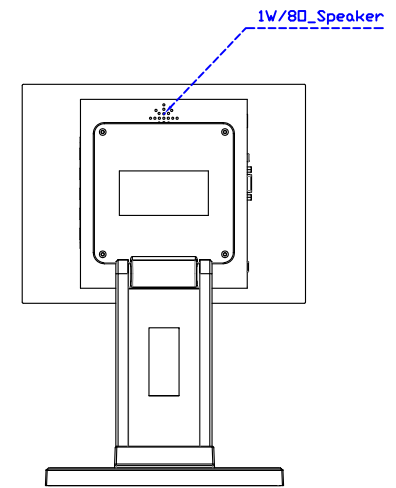

AIM-TMPCTU104-R15 V

3 Year Warranty
LCD Panel 1 Year

10,4" Touch Monitor.
<VESA Mount>

AIM-TMxxxx104-R15

10.4" Embedded Touch Monitor.
(Open Frame)

AIM-TMOPxxxx104-R15

10.4" Desktop Touch Monitor.
(Foldable Stand)

AIM-TMxxxx104-R15 A

10.4" Desktop Touch Monitor.
(POS Stand)

AIM-TMxxxx104-R15 V