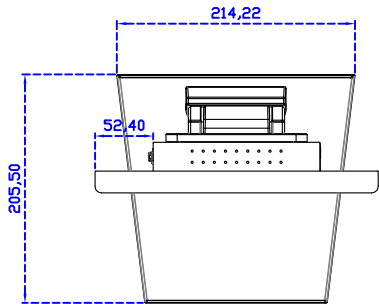

AIM-TMPCTU104-R15 V

3 Year Warranty
LCD Panel 1 Year

10,4" Touch Monitor.
<VESA Mount>

AIM-TMxxxx104-R15

10.4" Embedded Touch Monitor.
(Open Frame)

AIM-TMOPxxxx104-R15

10.4" Desktop Touch Monitor.
(Foldable Stand)

AIM-TMxxxx104-R15 A

10.4" Desktop Touch Monitor.
(POS Stand)

AIM-TMxxxx104-R15 V