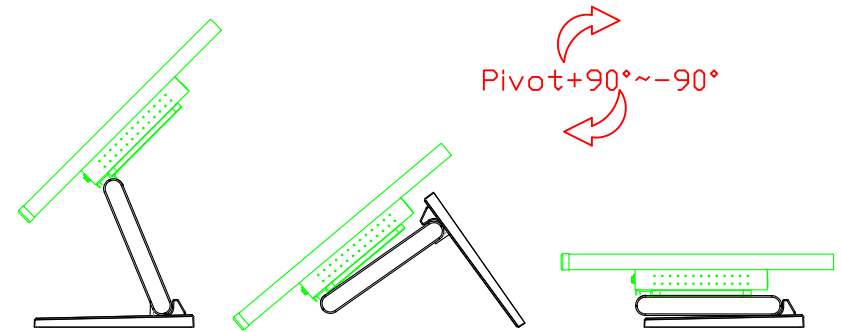

AIM-TMPCTU104-R15 V

3 Year Warranty
LCD Panel 1 Year

10,4" Touch Monitor.
<VESA Mount>

AIM-TMxxxx104-R15

10.4" Embedded Touch Monitor.
(Open Frame)

AIM-TMOPxxxx104-R15

10.4" Desktop Touch Monitor.
(Foldable Stand)

AIM-TMxxxx104-R15 A

10.4" Desktop Touch Monitor.
(POS Stand)

AIM-TMxxxx104-R15 V