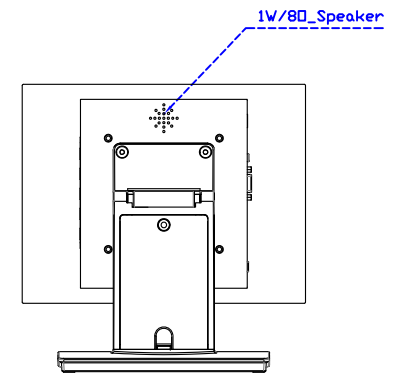

AIM-TMPCTU104-R15 V

3 Year Warranty
LCD Panel 1 Year

10,4" Touch Monitor.
<VESA Mount>

AIM-TMxxxx104-R15

10.4" Embedded Touch Monitor.
(Open Frame)

AIM-TMOPxxxx104-R15

10.4" Desktop Touch Monitor.
(Foldable Stand)

AIM-TMxxxx104-R15 A

10.4" Desktop Touch Monitor.
(POS Stand)

AIM-TMxxxx104-R15 V