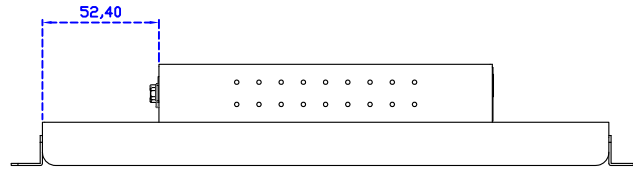

AIM-TMPCTU104-R15 V

3 Year Warranty
LCD Panel 1 Year

10,4" Touch Monitor.
<VESA Mount>

AIM-TMxxxx104-R15

10.4" Embedded Touch Monitor.
(Open Frame)

AIM-TMOPxxxx104-R15

10.4" Desktop Touch Monitor.
(Foldable Stand)

AIM-TMxxxx104-R15 A

10.4" Desktop Touch Monitor.
(POS Stand)

AIM-TMxxxx104-R15 V