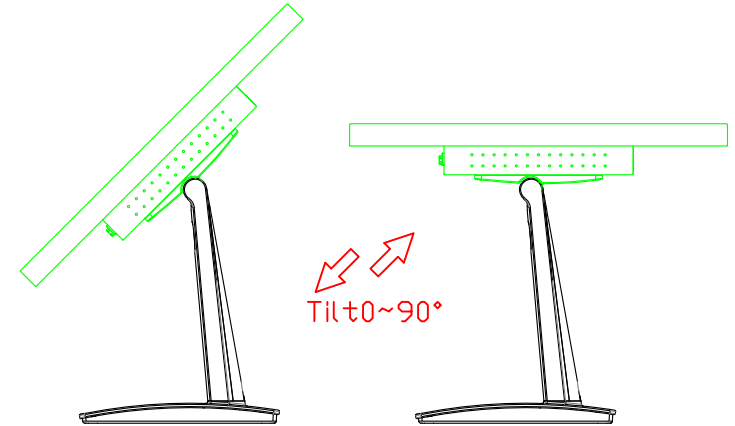

AIM-TMPCTU104-R15 V

3 Year Warranty
LCD Panel 1 Year

10,4" Touch Monitor.
<VESA Mount>

AIM-TMxxxx104-R15

10.4" Embedded Touch Monitor.
(Open Frame)

AIM-TMOPxxxx104-R15

10.4" Desktop Touch Monitor.
(Foldable Stand)

AIM-TMxxxx104-R15 A

10.4" Desktop Touch Monitor.
(POS Stand)

AIM-TMxxxx104-R15 V