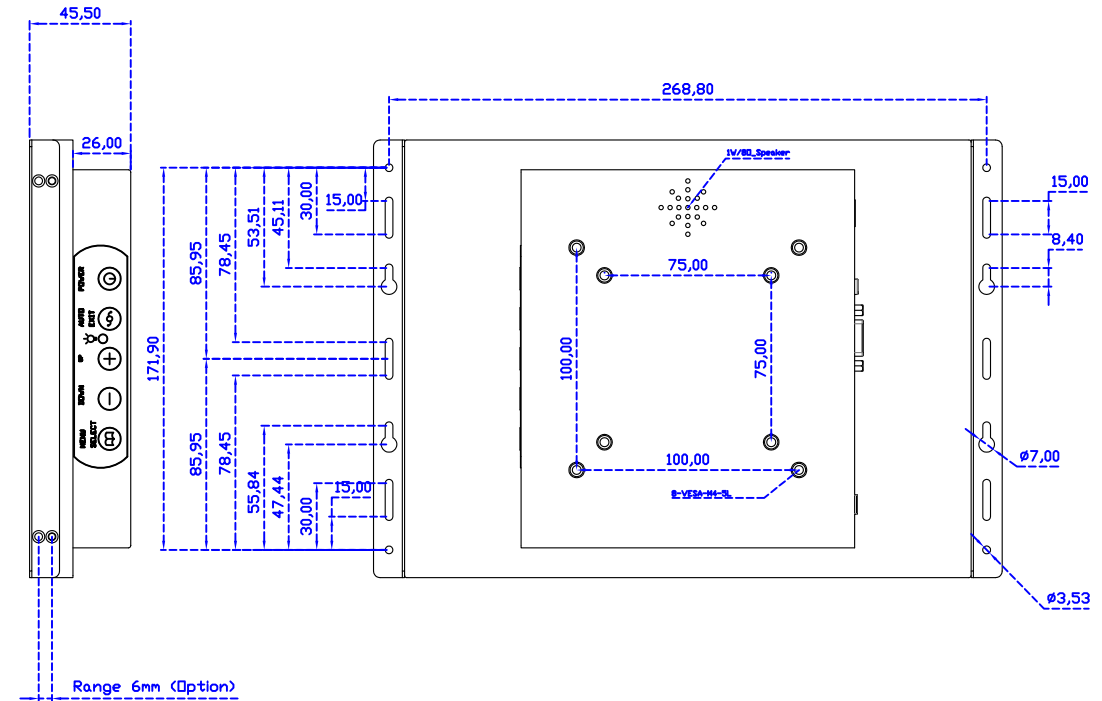

AIM-TMPCTU104-R15 V

3 Year Warranty
LCD Panel 1 Year

10,4" Touch Monitor.
<VESA Mount>

AIM-TMxxxx104-R15

10.4" Embedded Touch Monitor.
(Open Frame)

AIM-TMOPxxxx104-R15

10.4" Desktop Touch Monitor.
(Foldable Stand)

AIM-TMxxxx104-R15 A

10.4" Desktop Touch Monitor.
(POS Stand)

AIM-TMxxxx104-R15 V