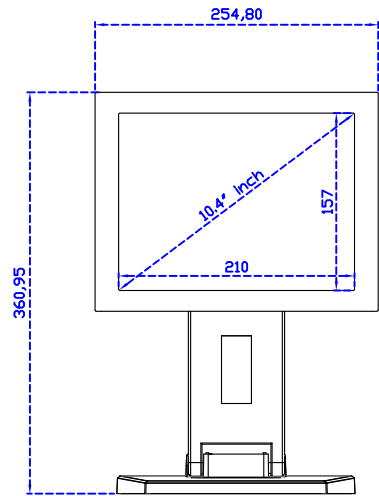

AIM-TMPCTU104-R15 V

3 Year Warranty
LCD Panel 1 Year

10,4" Touch Monitor.
<VESA Mount>

AIM-TMxxxx104-R15

10.4" Embedded Touch Monitor.
(Open Frame)

AIM-TMOPxxxx104-R15

10.4" Desktop Touch Monitor.
(Foldable Stand)

AIM-TMxxxx104-R15 A

10.4" Desktop Touch Monitor.
(POS Stand)

AIM-TMxxxx104-R15 V