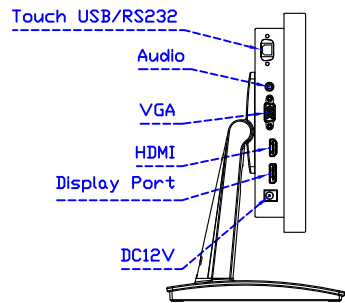

AIM-TMPCTU104-R15 V

3 Year Warranty
LCD Panel 1 Year

10,4" Touch Monitor.
<VESA Mount>

AIM-TMxxxx104-R15

10.4" Embedded Touch Monitor.
(Open Frame)

AIM-TMOPxxxx104-R15

10.4" Desktop Touch Monitor.
(Foldable Stand)

AIM-TMxxxx104-R15 A

10.4" Desktop Touch Monitor.
(POS Stand)

AIM-TMxxxx104-R15 V