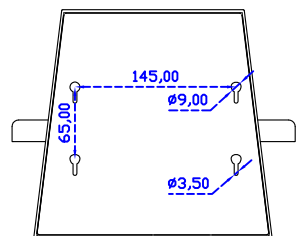

AIM-TMPCTU104-R15 V

3 Year Warranty
LCD Panel 1 Year

10,4" Touch Monitor.
<VESA Mount>

AIM-TMxxxx104-R15

10.4" Embedded Touch Monitor.
(Open Frame)

AIM-TMOPxxxx104-R15

10.4" Desktop Touch Monitor.
(Foldable Stand)

AIM-TMxxxx104-R15 A

10.4" Desktop Touch Monitor.
(POS Stand)

AIM-TMxxxx104-R15 V