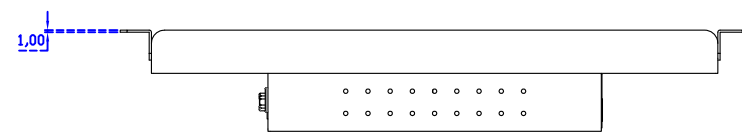

AIM-TMPCTU104-R15 V

3 Year Warranty
LCD Panel 1 Year

10,4" Touch Monitor.
<VESA Mount>

AIM-TMxxxx104-R15

10.4" Embedded Touch Monitor.
(Open Frame)

AIM-TMOPxxxx104-R15

10.4" Desktop Touch Monitor.
(Foldable Stand)

AIM-TMxxxx104-R15 A

10.4" Desktop Touch Monitor.
(POS Stand)

AIM-TMxxxx104-R15 V