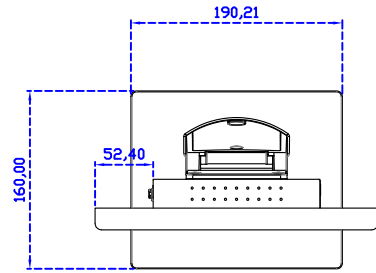

AIM-TMPCTU104-R15 V

3 Year Warranty
LCD Panel 1 Year

10,4" Touch Monitor.
<VESA Mount>

AIM-TMxxxx104-R15

10.4" Embedded Touch Monitor.
(Open Frame)

AIM-TMOPxxxx104-R15

10.4" Desktop Touch Monitor.
(Foldable Stand)

AIM-TMxxxx104-R15 A

10.4" Desktop Touch Monitor.
(POS Stand)

AIM-TMxxxx104-R15 V