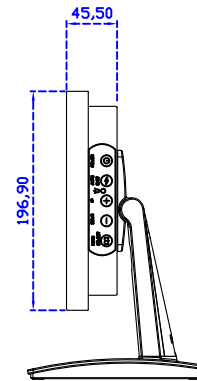

AIM-TMPCTU104-R15 V

3 Year Warranty
LCD Panel 1 Year

10,4" Touch Monitor.
<VESA Mount>

AIM-TMxxxx104-R15

10.4" Embedded Touch Monitor.
(Open Frame)

AIM-TMOPxxxx104-R15

10.4" Desktop Touch Monitor.
(Foldable Stand)

AIM-TMxxxx104-R15 A

10.4" Desktop Touch Monitor.
(POS Stand)

AIM-TMxxxx104-R15 V