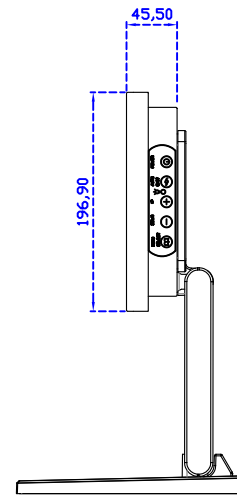

AIM-TMPCTU104-R15 V

3 Year Warranty
LCD Panel 1 Year

10,4" Touch Monitor.
<VESA Mount>

AIM-TMxxxx104-R15

10.4" Embedded Touch Monitor.
(Open Frame)

AIM-TMOPxxxx104-R15

10.4" Desktop Touch Monitor.
(Foldable Stand)

AIM-TMxxxx104-R15 A

10.4" Desktop Touch Monitor.
(POS Stand)

AIM-TMxxxx104-R15 V