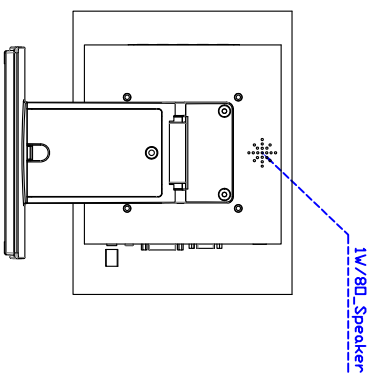

10.4" Desktop Touch Monitor,

AIM-TMxxxx104-R01V