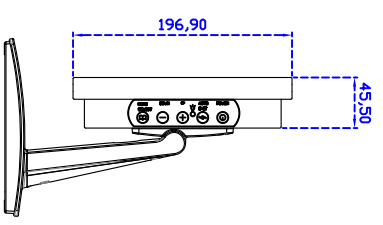

10.4" Desktop Touch Monitor,

AIM-TMxxxx104-R01V