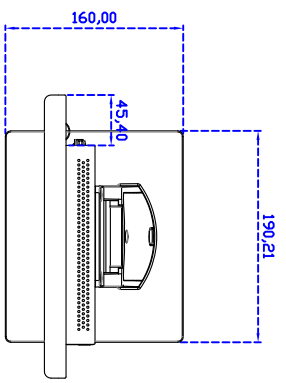

10.4" Desktop Touch Monitor,

AIM-TMxxxx104-R01V