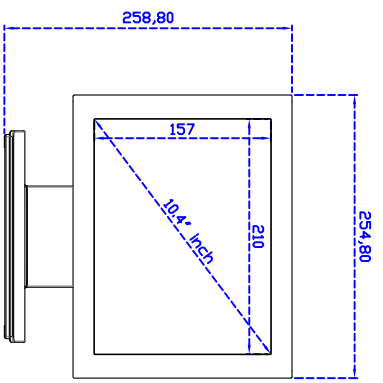

10.4" Desktop Touch Monitor,

AIM-TMxxxx104-R01V