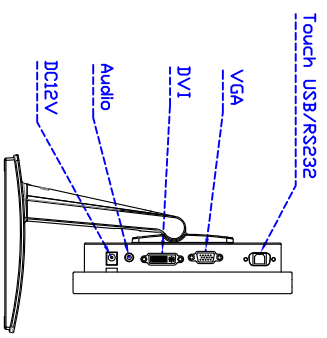

### Touch Feature :

Input Method	Capacitive stylus, Finger
Linearity	≤2.5mm
Surface	≥7H
Life Time	Unlimited
Application	Writing and Signature Capture Capability
PC Link	USB or RS232(Single-Touch)

### Software Feature :

Draw Test	Position and linearity verification
Controller	Support multiple controllers
Languages	English · Simple Chinese · Traditional Chinese · Japanese · French · German · Spanish · Korean · Arabic · Czech · Danish · Dutch · Greek · Hungarian · Italian · Norwegian · Russian · Polish · Portuguese · Slovenian · Swedish · Thai · Turkish
Mouse Emulator	Right / left button emulation. Auto Right / left Click ( PDA function )
Touch Style	Drawing a Mode · button a Mode · Touch Off/ on Switch
Double Click	Configurable double click speed · Configurable double click area
Sound Modes	No sound · Touch down · Touch up
Display Support	display rotation · Support multiple monitors
Division Pattern Settings:	Support two halves and four parts with touch function, you can also create your own division patterns.
Edge compensation	Support edge compensation and you can also add your own numbers for it.
Support O.S	All Windows-32 bit O.S Windows7-8-10 : XP-64 bit O.S Android ; A II Linux ; MAC

### Order information :

AIM-TMPCTU104-R01V :	【VGA/AUDIO/DVI/USB-Touch/Black】	AIM-TMPCTU104-RW01V :	【VGA/AUDIO/DVI/USB-Touch/White】
AIM-TMPCTU104-R02V :	【VGA/AUDIO/DVI/RS232-Touch/Black】	AIM-TMPCTU104-RW02V :	【VGA/AUDIO/DVI/RS232-Touch/White】
Accessory	VGA Cable/AC90~260V Adapter/Power Cable/Audio Cable/USB or RS232 Cable/Driver Disk/Cleaning wipes ※DVI Cable(Optional)		

**3 Year Warranty**  
LCD Panel 1 Year

10.4" Desktop Touch Monitor,

AIM-TMxxxx104-R01V