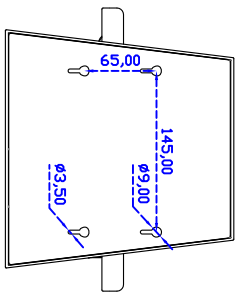

10.4" Desktop Touch Monitor.

AIM-TMxxxx104-R01A