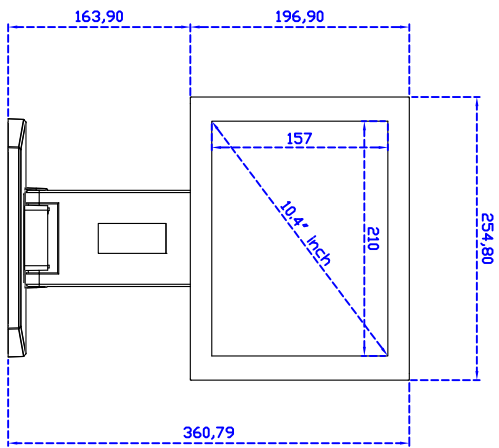

10.4" inch Touch Monitor (Projected capacitive Multi-Touch)

Display Specifications :

Active Area	210 × 157 mm
Pixel Pitch	0.0685 × 0.2055 mm
Brightness	350 cd/m ²
Contrast Ratio	1000 : 1
Resolution	1024 × 768 (XGA)
Viewing Angle	L/R 178° ; U/D 178°
Response Time	25 ms (Tr + Tf)
Display Colors	16.2 M
Display Modes	640×480 ; 800×600 ; 1024×768
Signal input	VGA ; Audio ; DVI
Mini-Audio out	1W (8Ω) × 1
OSD Keyboard	⊙Menu/Select ⊖ ⊕ ⊙Auto/Exit ⊙Power
Power Source	DC 12V ; ≤10w ; Standby ≤1w
Power Consumption	
Storage · Operation	-20~70°C ; -20~70°C
VESA	75×75 or 100×100 mm
Casing Colors	Black
Casing Size · Weight	254.8 × 196.9 × 45.5 mm ; 3.5kg (W×H×D)
Carton · gross weight	385 × 365 × 185 mm ; 4.9kg (W×H×D)

Draw Test	Position and linearity verification
Controller	Support multiple controllers
Languages	English · Simple Chinese · Traditional Chinese · Japanese · French · German · Spanish · Korean · Arabic · Czech · Danish · Dutch · Greek · Hungarian · Italian · Norwegian · Russian · Polish · Portuguese · Slovenian · Swedish · Thai · Turkish
Mouse Emulator	Right / left button emulation. Auto Right / left Click (PDA function)
Touch Style	Drawing a Mode · button a Mode · Touch Off/ on Switch
Double Click	Configurable double click speed · Configurable double click area
Sound Modes	No sound · Touch down · Touch up
Display Support	display rotation · Support multiple monitors
Division Pattern Settings:	Support two halves and four parts with touch function, you can also create your own division patterns.
Edge compensation	Support edge compensation and you can also add your own numbers for it.
Support O.S	All Windows-32 bit O.S Windows7-8-10 ; XP-64 bit O.S Android ; All Linux ; MAC

10.4" Desktop Touch Monitor.

AIM-TMxxxx104-R01A