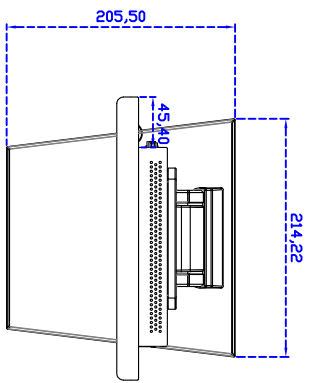

10.4" Desktop Touch Monitor.

AIM-TMxxxx104-R01A