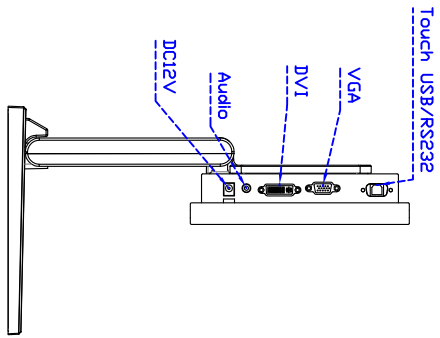

Touch Feature :

Input Method	Capacitive stylus, Finger
Linearity	≤ 2.5 mm
Surface	≥ 7H
Life Time	Unlimited
Application	Writing and Signature Capture Capability
PC Link	USB or RS232(Single-Touch)

Software Feature :

Draw Test	Position and linearity verification
Controller	Support multiple controllers
Languages	English · Simple Chinese · Traditional Chinese · Japanese · French · German · Spanish · Korean · Arabic · Czech · Danish · Dutch · Greek · Hungarian · Italian · Norwegian · Russian · Polish · Portuguese · Slovenian · Swedish · Thai · Turkish
Mouse Emulator	Right / left button emulation. Auto Right / left Click (PDA function)
Touch Style	Drawing a Mode · button a Mode · Touch Off/ on Switch
Double Click	Configurable double click speed · Configurable double click area
Sound Modes	No sound · Touch down · Touch up
Display Support	display rotation · Support multiple monitors
Division Pattern Settings:	Support two halves and four parts with touch function, you can also create your own division patterns.
Edge compensation	Support edge compensation and you can also add your own numbers for it.
Support O.S	All Windows-32 bit O.S Windows7-8-10 ; XP-64 bit O.S Android ; All Linux ; MAC

Order information :

AIM-TMPCTU104-R01A :	【VGA/AUDIO/DVI/USB-TOUCH】	AIM-TMPCTU104-R02A :	【VGA/AUDIO/DVI/RS232-TOUCH】
Accessory	VGA Cable/AC90~260V Adapter/Power Cable/Audio Cable/USB or RS232 Cable/Driver Disk/Cleaning wipes		
	※DVI Cable(Optional)		