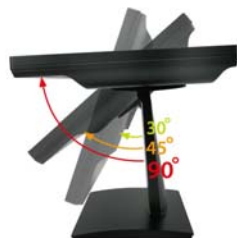

10.4" inch Touch Monitor (Pure Flat Projected capacitive Multi-Touch)

Products application :

- POS Terminal
- Industrial PC
- Kiosk
- Gaming
- Medical apparatus
- Personal computer
- Mobile GPS
- Office automation
- Security system of the house
- Car-mounted amusement
- Military equipment
- Communicate

10.4" inch Touch Monitor (Pure Flat Projected capacitive Multi-Touch)

Display Specifications :

Active Area	210 × 157 mm
Pixel Pitch	0.0685 × 0.2055 mm
Brightness	350 cd/m ²
Contrast Ratio	1000 : 1
Resolution	1024 × 768 (XGA)
Viewing Angle	L/R 178° ; U/D 178°
Response Time	25 ms (Tr + Tf)
Display Colors	16.2 M
Display Modes	640×480 ; 800×600 ; 1024×768
Signal input	VGA ; Audio ; DVI
Mini-Audio out	1W (8Ω) × 1
OSD Keyboard	⊙Menu/Select ⊖ ⊕ ⊙Auto/Exit ⊙Power
Power Source	DC 12V ; ≤10w ; Standby ≤1w
Power Consumption	
Storage · Operation	-20~70°C ; -20~70°C
VESA	75×75 or 100×100 mm
Casing Colors	Black
Casing Size · Weight	250.6 × 187.6 × 46 mm ; 2.4kg (W×H×D)
Carton · gross weight	385 × 365 × 185 mm ; 4kg (W×H×D)