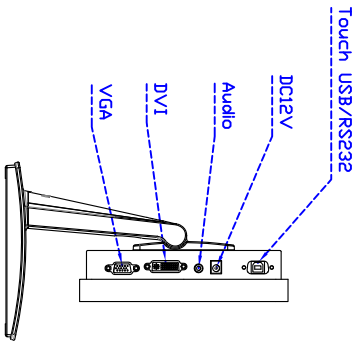

Touch Feature :

Input Method	Capacitive stylus, Finger
Linearity	≤2.5mm
Surface	≥7H
Life Time	Unlimited
Application	Writing and Signature Capture Capability
PC Link	USB or RS232(Single-Touch)

Software Feature :

Draw Test	Position and linearity verification
Controller	Support multiple controllers
Languages	English · Simple Chinese · Traditional Chinese · Japanese · French · German · Spanish · Korean · Arabic · Czech · Danish · Dutch · Greek · Hungarian · Italian · Norwegian · Russian · Polish · Portuguese · Slovenian · Swedish · Thai · Turkish
Mouse Emulator	Right / left button emulation. Auto Right / left Click (PDA function)
Touch Style	Drawing a Mode · button a Mode · Touch Off/ on Switch
Double Click	Configurable double click speed · Configurable double click area
Sound Modes	No sound · Touch down · Touch up
Display Support	display rotation · Support multiple monitors
Division Pattern	Support two halves and four parts with touch function, you can also create your own division patterns.
Settings:	Support edge compensation and you can also add your own numbers for it.
Edge compensation	All Windows-32 bit O.S
Support O.S	Windows7-8-10 : XP-64 bit O.S Android ; AII Linux ; MAC

Order information :

AIM-TMPCT104-R11V :	【VGA/AUDIO/DVI/USB-TOUCH】	AIM-TMPCT104-R12V :	【VGA/AUDIO/DVI/RS232-TOUCH】
Accessory	VGA Cable/AC90~260V Adapter/Power Cable/Audio Cable/USB or RS232 Cable/Driver Disk/Cleaning wipes		
	※DVI Cable(Optional)		