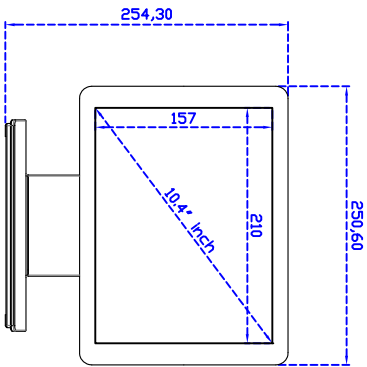

10.4" Desktop Touch Monitor,

AIM-TMPCT104-R11V