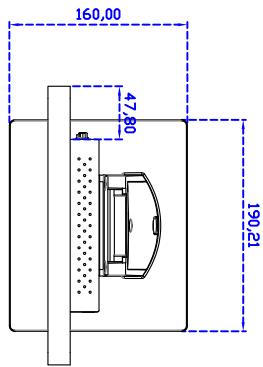

10.4" Desktop Touch Monitor,

AIM-TMPCT104-R11V