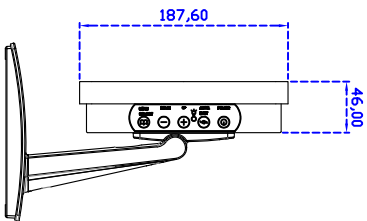

10.4" Desktop Touch Monitor,

AIM-TMPCT104-R11V