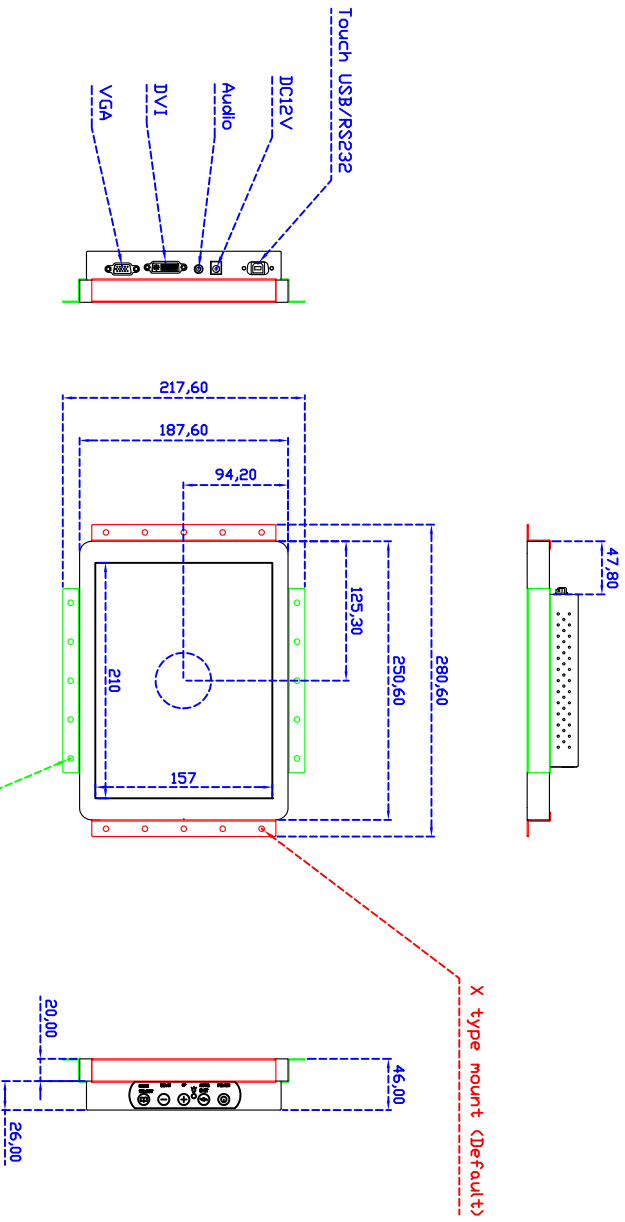

10.4" Embedded Touch Monitor,

AIM-TM0PCT104-R11