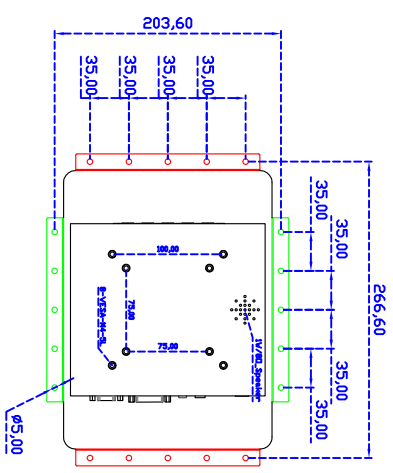

10.4" Embedded Touch Monitor,

AIM-TM0PCT104-R11