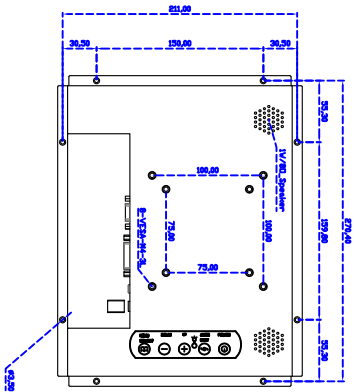

10.4" Embedded Touch Monitor,

AIM-TMOPxxxxx104-R21