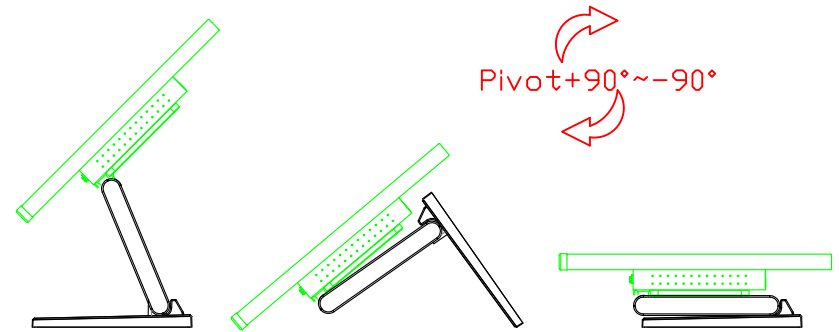

AIM-TM5R104-R15 V

3 Year Warranty
LCD Panel 1 Year

10.4" Embedded Touch Monitor.
(Open Frame)

AIM-TMOPxxxx104-R15

10.4" Desktop Touch Monitor.
(Foldable Stand)

AIM-TMxxxx104-R15 A

10.4" Desktop Touch Monitor.
(POS Stand)