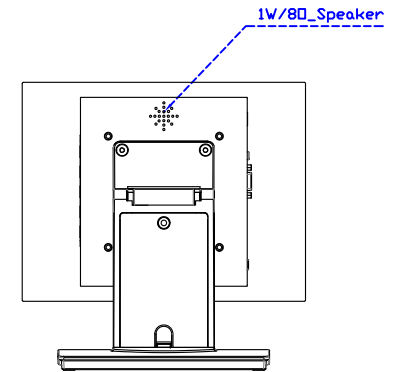

AIM-TM5R104-R15 V

3 Year Warranty
LCD Panel 1 Year

10.4" Embedded Touch Monitor.
(Open Frame)

AIM-TMOPxxxx104-R15

10.4" Desktop Touch Monitor.
(Foldable Stand)

AIM-TMxxxx104-R15 A

10.4" Desktop Touch Monitor.
(POS Stand)