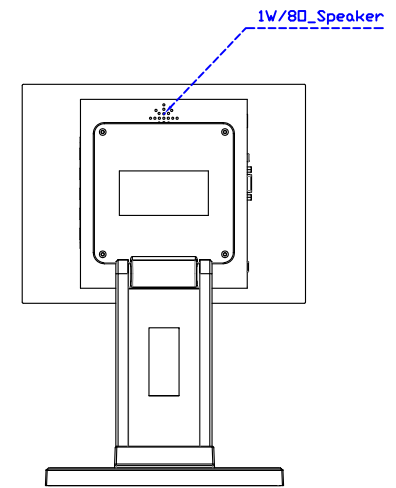

AIM-TM5R104-R15 V

3 Year Warranty
LCD Panel 1 Year

10.4" Embedded Touch Monitor.
(Open Frame)

AIM-TMOPxxxx104-R15

10.4" Desktop Touch Monitor.
(Foldable Stand)

AIM-TMxxxx104-R15 A

10.4" Desktop Touch Monitor.
(POS Stand)