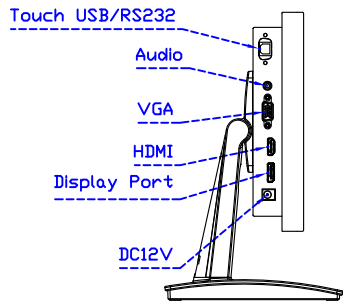

AIM-TM5R104-R15 V

3 Year Warranty
LCD Panel 1 Year

10.4" Embedded Touch Monitor.
(Open Frame)

AIM-TMOPxxxx104-R15

10.4" Desktop Touch Monitor.
(Foldable Stand)

AIM-TMxxxx104-R15 A

10.4" Desktop Touch Monitor.
(POS Stand)