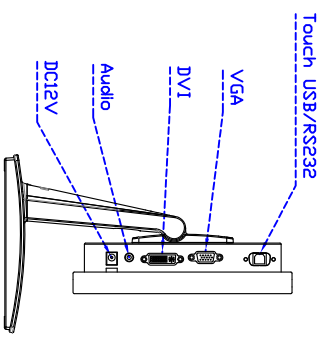

Touch Feature :

Input Method	Finger, gloved hand, or stylus activation
Activation Force	≥50g
Linearity	≤1.5%
Surface	≥3H
Life Time	≤35,000,000
Application	Writing and Signature Capture Capability
PC Link	USB or RS232

Software Feature :

Calibration	Fast full oriental 4 points position
Compensation	Edge compensation. Accuracy 25 points linearity compensation
Draw Test	Position and linearity verification
Controller	Support multiple controllers
Languages	English · Simple Chinese · Traditional Chinese · Japanese · French · German · Spanish · Korean · Arabic · Czech · Danish · Dutch · Greek · Hungarian · Italian · Norwegian · Russian · Polish · Portuguese · Slovenian · Swedish · Thai · Turkish
Mouse Emulator	Right / left button emulation. Auto Right / left Click (PDA function)
Touch Style	Drawing a Mode · button a Mode · Touch Off/ on Switch
Double Click	Configurable double click speed · Configurable double click area
Sound Modes	No sound · Touch down · Touch up
COM Port Support	COM1 ~ COM255 for Windows and Linux COM1 ~ COM8 for MS- DOS
Display Support	display rotation · Support multiple monitors
Support O.S	All Windows-32 bit O.S Windows7-8-10 ; XP-64 bit O.S MS-DOS ; All Linux ; MAC

Order information :

AIM-TM5R104-R01V :	【VGA/AUDIO/DVI/USB-Touch/Black】	AIM-TM5R104-R02V :	【VGA/AUDIO/DVI/RS232-Touch/Black】
AIM-TM5R104-RW01V :	【VGA/AUDIO/DVI/USB-Touch/White】	AIM-TM5R104-RW02V :	【VGA/AUDIO/DVI/RS232-Touch/White】
Accessory	VGA Cable/AC90~260V Adapter/Power Cable/Audio Cable/USB or RS232 Cable/Touch Pen/Cleaning wipes/		
Driver Disk	※DVI Cable(Optional)		

3 Year Warranty
LCD Panel 1 Year

10.4" Desktop Touch Monitor,

AIM-TMxxxx104-R01V