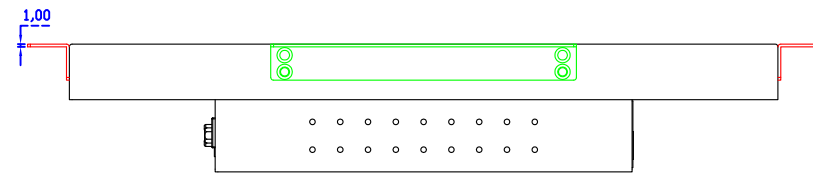

Display Port

DC 12V

X type mount (Default)

Y type mount (Option)

10.1" Touch Monitor.
(Open Frame)

AIM-TMOPxxxx101-R09W

10.1" Desktop Touch Monitor.
(Foldable Stand)

AIM-TMxxxx101-R09W A