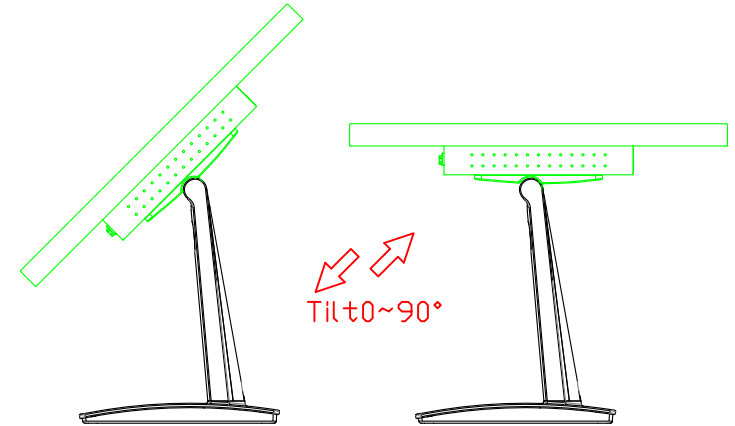

Display Port

DC 12V

X type mount (Default)

Y type mount (Option)

10.1" Touch Monitor.
(Open Frame)

AIM-TMOPxxxx101-R09W

10.1" Desktop Touch Monitor.
(Foldable Stand)

AIM-TMxxxx101-R09W A

10.1" Desktop Touch Monitor.
(POS Stand)

AIM-TMxxxx101-R09W V