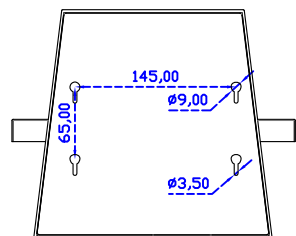

Display Port

DC 12V

X type mount (Default)

Y type mount (Option)

10.1" Touch Monitor.
(Open Frame)

AIM-TMOPxxxx101-R09W

10.1" Desktop Touch Monitor.
(Foldable Stand)

AIM-TMxxxx101-R09W A

10.1" Desktop Touch Monitor.
(POS Stand)

AIM-TMxxxx101-R09W V