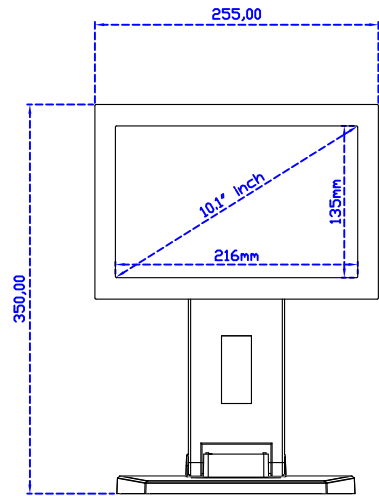

POS Stand (0.8kg)

10.1" Projected capacitive Multi-Touch Monitor

Display Specifications :

Active Area	216 × 135 mm
Pixel Pitch	0.1695 × 0.1695 mm
Brightness	500 cd/m ²
Contrast Ratio	800 : 1
Resolution	1280 x 800 (WXGA)
Viewing Angle	L/R170° ; U/D170°
Response Time	25ms (Tr + Tf)
Display Colors	16.2M
Display Modes	640×480 ; 800×600 ; 1024×768 ; 1280×720 ; 1280×800
Signal input	VGA ; Audio ; Display Port ; HDMI
Speaker	1W (8Ω) × 1
OSD Keyboard	⊙Power ⊙Auto adjust ⊕ ⊖ ⊙Menu
Power Source	DC 12V (DC Jack Φ2.1mm)
Power Consumption	≤12w
Storage 、 Operation	-25~70°C ; -20~65°C
VESA	75×75 ; 100×100 mm
Casing Colors	Black (OEM other colors)
Casing Size 、 Weight	255 × 175 × 46 mm ; 1.7 kg (W×H×D) (Without Stand)
Carton 、 gross weight	385 × 365 × 185 mm ; 3.1 kg (W×H×D)
Accessory	VGA cable / HDMI cable / Audio cable / AC90~260V Adapter / Power cable / USB cable / Cleaning wipes / Driver Disk ※DP cable (Optional)

Display Port

DC 12V

X type mount (Default)

Y type mount (Option)

10.1" Touch Monitor.
(Open Frame)

AIM-TMOPxxxx101-R09W

10.1" Desktop Touch Monitor.
(Foldable Stand)

AIM-TMxxxx101-R09W A

10.1" Desktop Touch Monitor.
(POS Stand)

AIM-TMxxxx101-R09W V