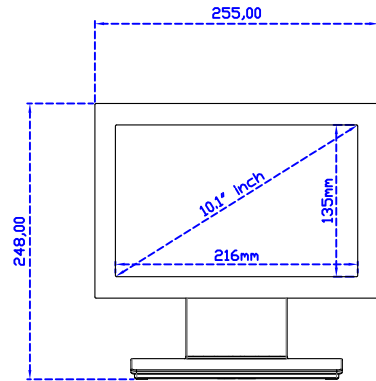

POS Stand (0.8kg)

10.1" Projected capacitive Multi-Touch Monitor

Display Specifications :

Active Area	216 × 135 mm
Pixel Pitch	0.1695 × 0.1695 mm
Brightness	500 cd/m ²
Contrast Ratio	800 : 1
Resolution	1280 x 800 (WXGA)
Viewing Angle	L/R170° ; U/D170°
Response Time	25ms (Tr + Tf)
Display Colors	16.2M
Display Modes	640×480 ; 800×600 ; 1024×768 ; 1280×720 ; 1280×800
Signal input	VGA ; Audio ; Display Port ; HDMI
Speaker	1W (8Ω) × 1
OSD Keyboard	⊙Power ⊙Auto adjust ⊕ ⊖ ⊙Menu
Power Source	DC 12V (DC Jack Φ2.1mm)
Power Consumption	≤12w
Storage 、 Operation	-25~70°C ; -20~65°C
VESA	75×75 ; 100×100 mm
Casing Colors	Black (OEM other colors)
Casing Size 、 Weight	255 × 175 × 46 mm ; 1.7 kg (W×H×D) (Without Stand)
Carton 、 gross weight	385 × 365 × 185 mm ; 3.1 kg (W×H×D)
Accessory	VGA cable / HDMI cable / Audio cable / AC90~260V Adapter / Power cable / USB cable / Cleaning wipes / Driver Disk ※DP cable (Optional)

Display Port

DC 12V

X type mount (Default)

Y type mount (Option)

10.1" Touch Monitor.
(Open Frame)

AIM-TMOPxxxx101-R09W

10.1" Desktop Touch Monitor.
(Foldable Stand)

AIM-TMxxxx101-R09W A

10.1" Desktop Touch Monitor.
(POS Stand)

AIM-TMxxxx101-R09W V