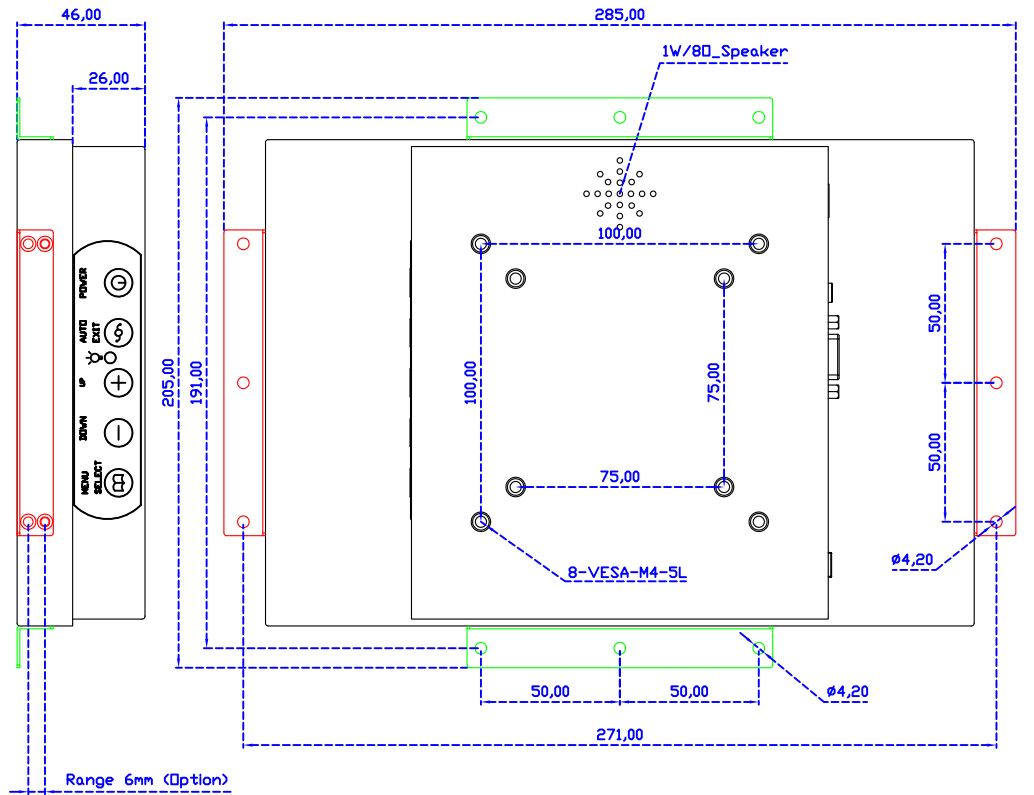

AIM-TMPCTU101-R09W V

3 Year Warranty
LCD Panel 1 Year

10.1" Touch Monitor.
(VESA Mount)

AIM-TMxxxx101-R09W

Touch USB/RS232

Audio

VGA

HDMI

Display Port

DC 12V

X type mount (Default)

Y type mount (Option)

10.1" Touch Monitor.
(Open Frame)

AIM-TMOPxxxx101-R09W

10.1" Desktop Touch Monitor.
(Foldable Stand)

AIM-TMxxxx101-R09W A

10.1" Desktop Touch Monitor.
(POS Stand)

AIM-TMxxxx101-R09W V