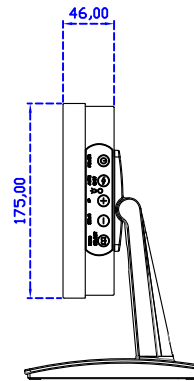

AIM-TMPCTU101-R09W V

3 Year Warranty
LCD Panel 1 Year

10.1" Touch Monitor.
(VESA Mount)

AIM-TMxxxx101-R09W

Touch USB/RS232

Audio

VGA

HDMI

Display Port

DC 12V

X type mount (Default)

Y type mount (Option)

10.1" Touch Monitor.
(Open Frame)

AIM-TMOPxxxx101-R09W

10.1" Desktop Touch Monitor.
(Foldable Stand)

AIM-TMxxxx101-R09W A

10.1" Desktop Touch Monitor.
(POS Stand)

AIM-TMxxxx101-R09W V