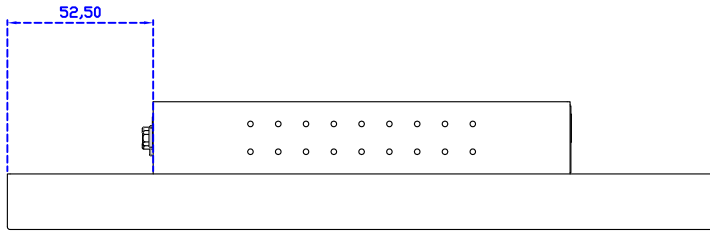

10.1" Touch Monitor.
(VESA Mount)

AIM-TMxxxx101-R09W