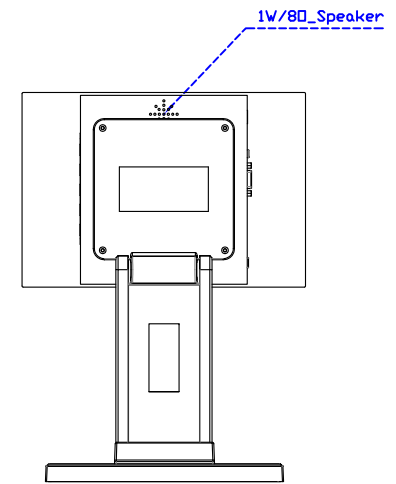

Display Port

DC 12V

X type mount (Default)

Y type mount (Option)

10.1" Touch Monitor.
(Open Frame)

AIM-TMOPxxxx101-R09W

10.1" Desktop Touch Monitor.
(Foldable Stand)

AIM-TMxxxx101-R09W A

10.1" Desktop Touch Monitor.
(POS Stand)

AIM-TMxxxx101-R09W V