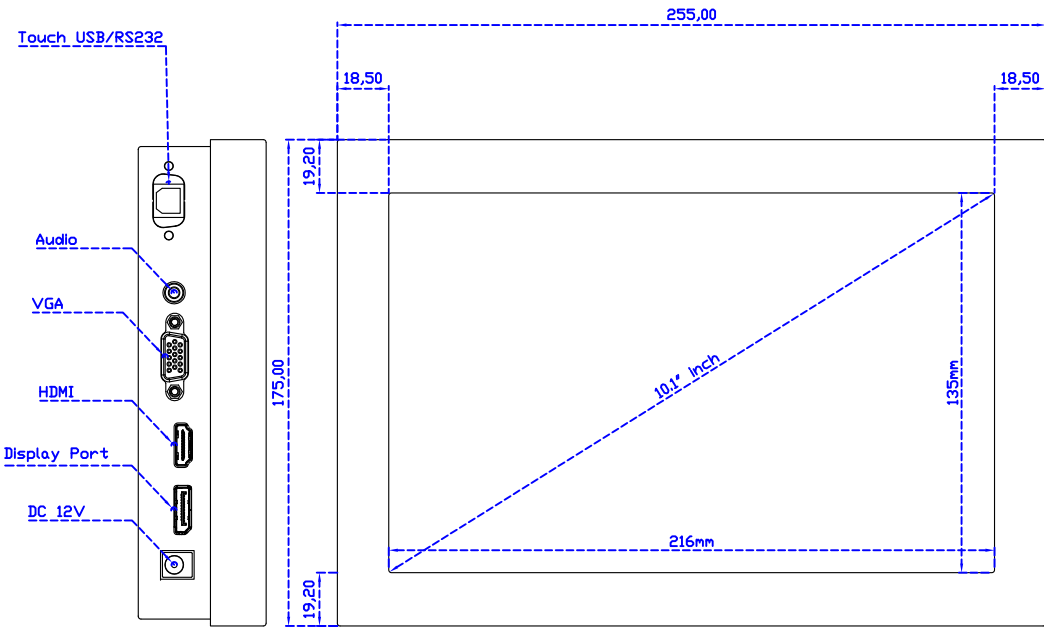

Software Feature :

Draw Test	Position and linearity verification
Controller	Support multiple controllers
Languages	English · Simple Chinese · Traditional Chinese · Japanese · French · German · Spanish · Korean · Arabic · Czech · Danish · Dutch · Greek · Hungarian · Italian · Norwegian · Russian · Polish · Portuguese · Slovenian · Swedish · Thai · Turkish
Mouse Emulator	Right / left button emulation. Auto Right / left Click (PDA function)
Touch Style	Drawing a Mode · button a Mode · Touch Off/ on Switch
Double Click	Configurable double click speed · Configurable double click area
Sound Modes	No sound · Touch down · Touch up
Display Support	display rotation · Support multiple monitors
Division Pattern	Support two halves and four parts with touch function, you can also create your own division patterns.
Settings:	
Edge compensation	Support edge compensation and you can also add your own numbers for it.
Support O.S	All Windows-32/64bit O.S Android ; Linux ; MAC

AIM-TMPCTU101-R09W V

3 Year Warranty
LCD Panel 1 Year

10.1" Touch Monitor.
(VESA Mount)

AIM-TMxxxx101-R09W

Touch USB/RS232

Audio

VGA

HDMI