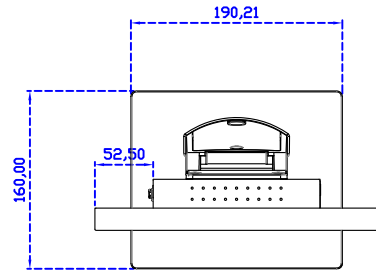

Display Port

DC 12V

X type mount (Default)

Y type mount (Option)

10.1" Touch Monitor.
(Open Frame)

AIM-TMOPxxxx101-R09W

10.1" Desktop Touch Monitor.
(Foldable Stand)

AIM-TMxxxx101-R09W A

10.1" Desktop Touch Monitor.
(POS Stand)

AIM-TMxxxx101-R09W V