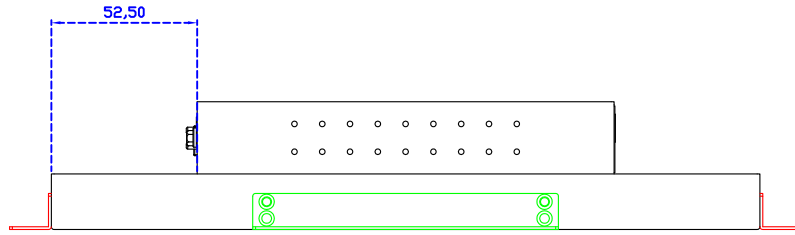

Touch USB/RS232

Audio

VGA

HDMI

Display Port

DC 12V