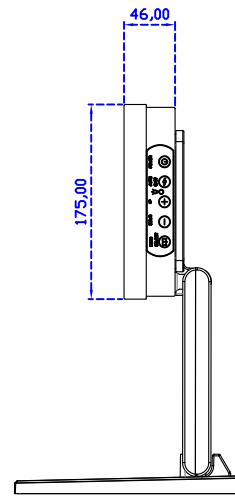

Display Port

DC 12V

X type mount (Default)

Y type mount (Option)

10.1" Touch Monitor.
(Open Frame)

AIM-TMOPxxxx101-R09W

10.1" Desktop Touch Monitor.
(Foldable Stand)

AIM-TMxxxx101-R09W A

10.1" Desktop Touch Monitor.
(POS Stand)

AIM-TMxxxx101-R09W V