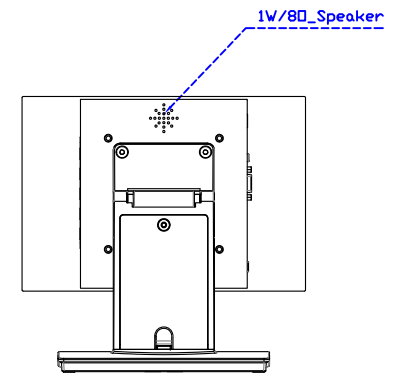

AIM-TMPCTU101-R09W V

3 Year Warranty
LCD Panel 1 Year

10.1" Touch Monitor.
(VESA Mount)

AIM-TMxxxx101-R09W

Touch USB/RS232

Audio

VGA

HDMI

Display Port

DC 12V

X type mount (Default)

Y type mount (Option)

10.1" Touch Monitor.
(Open Frame)

AIM-TMOPxxxx101-R09W

10.1" Desktop Touch Monitor.
(Foldable Stand)

AIM-TMxxxx101-R09W A

10.1" Desktop Touch Monitor.
(POS Stand)

AIM-TMxxxx101-R09W V