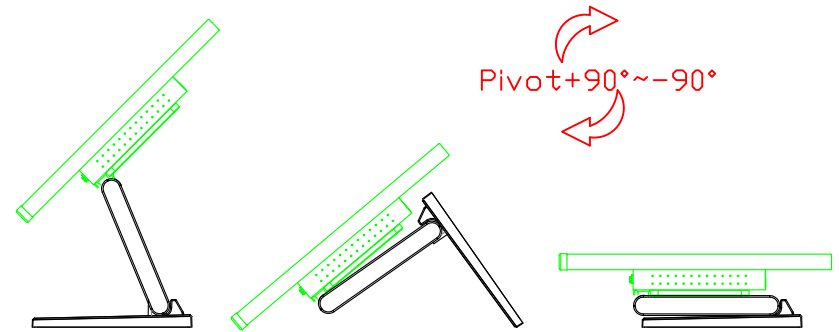

Display Port

DC 12V

X type mount (Default)

Y type mount (Option)

10.1" Touch Monitor.
(Open Frame)

AIM-TMOPxxxx101-R09W

10.1" Desktop Touch Monitor.
(Foldable Stand)

AIM-TMxxxx101-R09W A