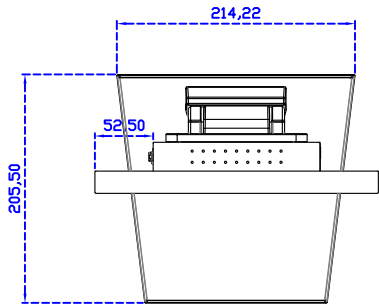

Display Port

DC 12V

X type mount (Default)

Y type mount (Option)

10.1" Touch Monitor.
(Open Frame)

AIM-TMOPxxxx101-R09W

10.1" Desktop Touch Monitor.
(Foldable Stand)

AIM-TMxxxx101-R09W A

10.1" Desktop Touch Monitor.
(POS Stand)

AIM-TMxxxx101-R09W V