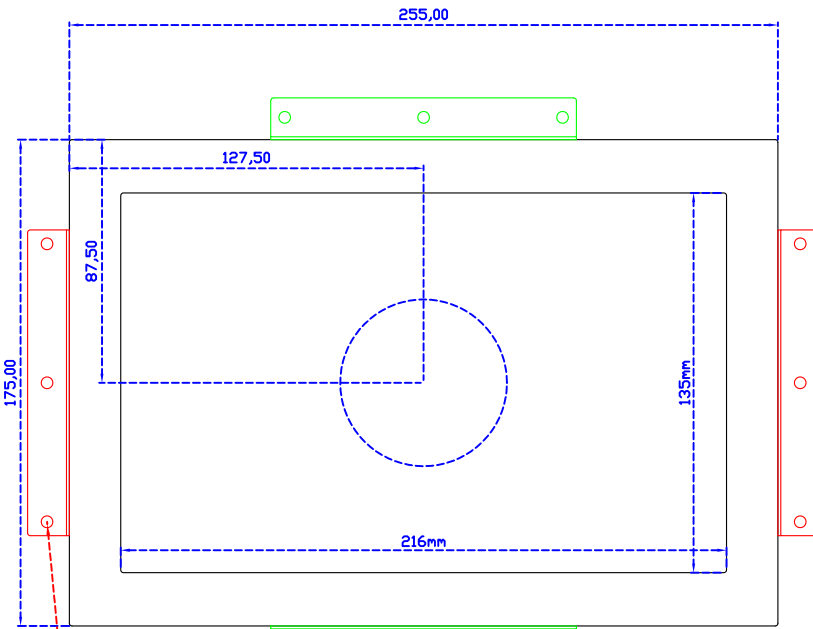

POS Stand (0.8kg)

10.1" Projected capacitive Multi-Touch Monitor

Display Specifications :

Active Area	216 × 135 mm
Pixel Pitch	0.1695 × 0.1695 mm
Brightness	500 cd/m ²
Contrast Ratio	800 : 1
Resolution	1280 x 800 (WXGA)
Viewing Angle	L/R170° ; U/D170°
Response Time	25ms (Tr + Tf)
Display Colors	16.2M
Display Modes	640×480 ; 800×600 ; 1024×768 ; 1280×720 ; 1280×800
Signal input	VGA ; Audio ; Display Port ; HDMI
Speaker	1W (8Ω) × 1
OSD Keyboard	⊙Power ⊙Auto adjust ⊕ ⊖ ⊙Menu
Power Source	DC 12V (DC Jack Φ2.1mm)
Power Consumption	≤12w
Storage 、 Operation	-25~70°C ; -20~65°C
VESA	75×75 ; 100×100 mm
Casing Colors	Black (OEM other colors)
Casing Size 、 Weight	255 × 175 × 46 mm ; 1.7 kg (W×H×D) (Without Stand)
Carton 、 gross weight	385 × 365 × 185 mm ; 3.1 kg (W×H×D)
Accessory	VGA cable / HDMI cable / Audio cable / AC90~260V Adapter / Power cable / USB cable / Cleaning wipes / Driver Disk ※DP cable (Optional)

AIM-TMPCTU101-R09W V

3 Year Warranty
LCD Panel 1 Year

10.1" Touch Monitor.
(VESA Mount)

AIM-TMxxxx101-R09W

Touch USB/RS232

Audio

VGA

HDMI

Display Port

DC 12V

X type mount (Default)

Y type mount (Option)

10.1" Touch Monitor.
(Open Frame)

AIM-TMOPxxxx101-R09W

10.1" Desktop Touch Monitor.
(Foldable Stand)

AIM-TMxxxx101-R09W A

10.1" Desktop Touch Monitor.
(POS Stand)

AIM-TMxxxx101-R09W V