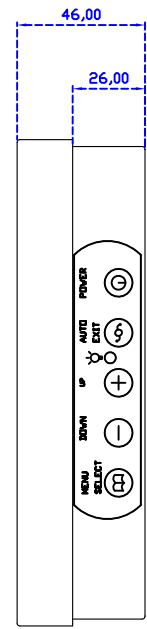

10.1" Touch Monitor.
(VESA Mount)

AIM-TMxxxx101-R09W