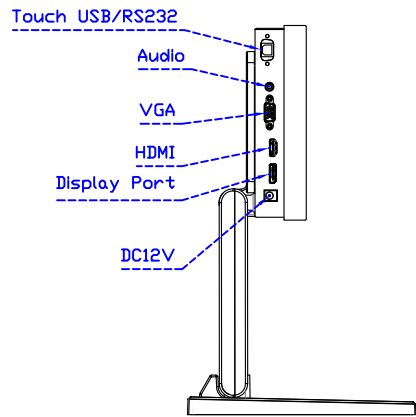

AIM-TMPCTU101-R09W V

3 Year Warranty
LCD Panel 1 Year

10.1" Touch Monitor.
(VESA Mount)

AIM-TMxxxx101-R09W

Touch USB/RS232

Audio

VGA

HDMI

Display Port

DC 12V

X type mount (Default)

Y type mount (Option)

10.1" Touch Monitor.
(Open Frame)

AIM-TMOPxxxx101-R09W

10.1" Desktop Touch Monitor.
(Foldable Stand)

AIM-TMxxxx101-R09W A

10.1" Desktop Touch Monitor.
(POS Stand)

AIM-TMxxxx101-R09W V