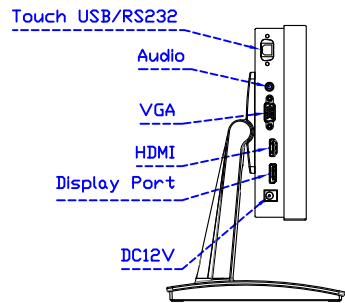

AIM-TMPCTU101-R09W V

3 Year Warranty
LCD Panel 1 Year

10.1" Touch Monitor.
(VESA Mount)

AIM-TMxxxx101-R09W

Touch USB/RS232

Audio

VGA

HDMI

Display Port

DC 12V

X type mount (Default)

Y type mount (Option)

10.1" Touch Monitor.
(Open Frame)

AIM-TMOPxxxx101-R09W

10.1" Desktop Touch Monitor.
(Foldable Stand)

AIM-TMxxxx101-R09W A

10.1" Desktop Touch Monitor.
(POS Stand)

AIM-TMxxxx101-R09W V