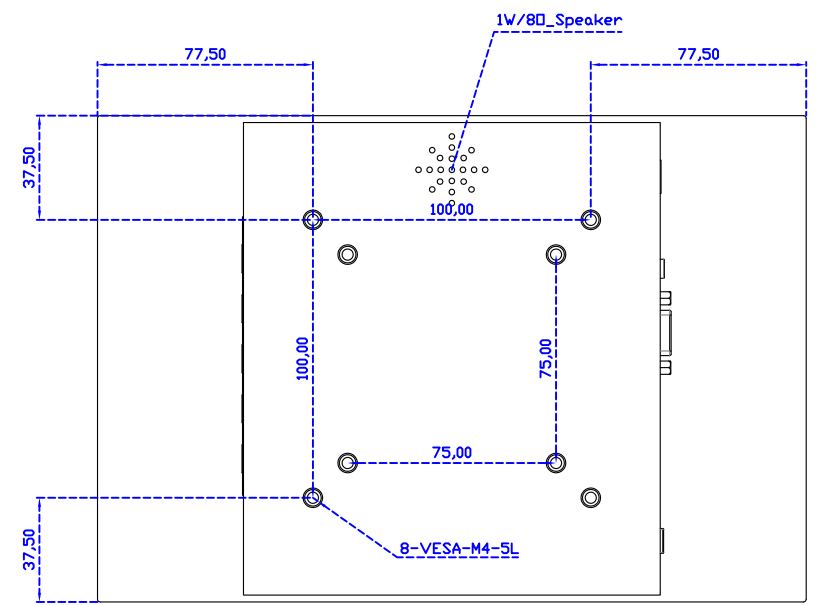

10.1" Touch Monitor.
(VESA Mount)

AIM-TMxxxx101-R09W