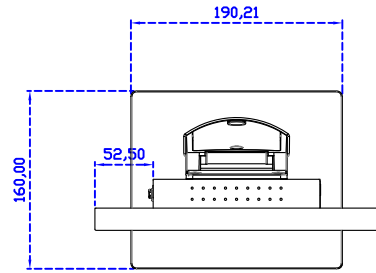

X type mount (Default)

Y type mount (Option)

10.1" Touch Monitor.
(Open Frame)

AIM-TMOPxxxx101-R09W

10.1" Desktop Touch Monitor.
(Foldable Stand)

AIM-TMxxxx101-R09W A

10.1" Desktop Touch Monitor.
(POS Stand)