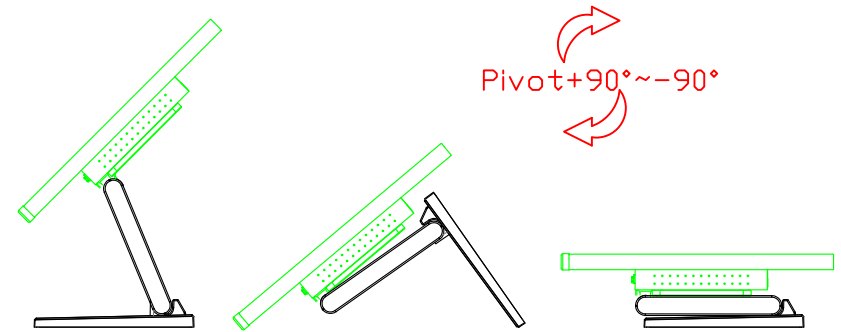

AIM-TMPCTU101-R09W V

3 Year Warranty
LCD Panel 1 Year

Touch USB/RS232

Audio

VGA

HDMI

Display Port

DC 12V

X type mount (Default)

Y type mount (Option)

10.1" Touch Monitor.
(Open Frame)

AIM-TMOPxxxx101-R09W

10.1" Desktop Touch Monitor.
(Foldable Stand)

AIM-TMxxxx101-R09W A

10.1" Desktop Touch Monitor.
(POS Stand)