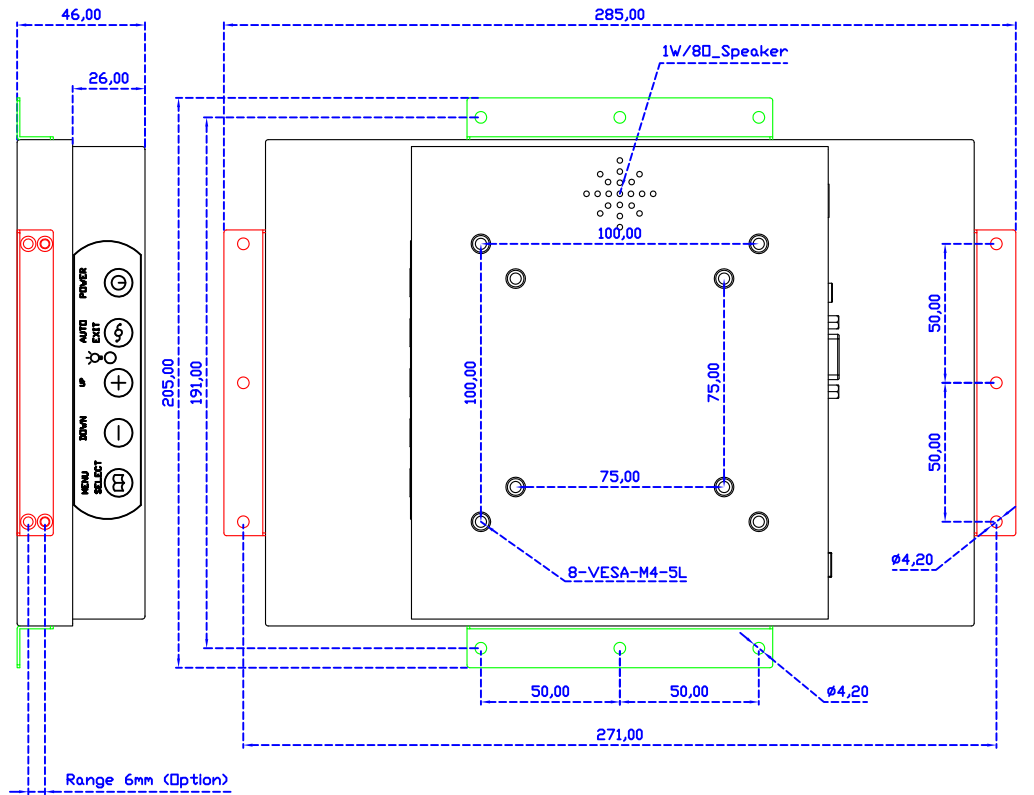

AIM-TMPCTU101-R09W V

3 Year Warranty
LCD Panel 1 Year

Touch USB/RS232

Audio

VGA

HDMI

Display Port

DC 12V

X type mount (Default)

Y type mount (Option)

10.1" Touch Monitor.
(Open Frame)

AIM-TMOPxxxx101-R09W

10.1" Desktop Touch Monitor.
(Foldable Stand)

AIM-TMxxxx101-R09W A

10.1" Desktop Touch Monitor.
(POS Stand)