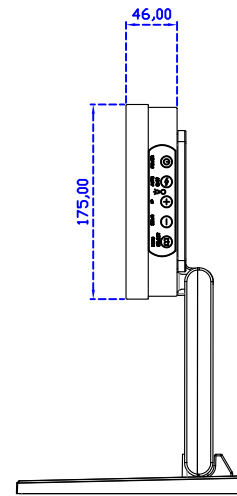

AIM-TMPCTU101-R09W V

3 Year Warranty
LCD Panel 1 Year

Touch USB/RS232

Audio

VGA

HDMI

Display Port

DC 12V

X type mount (Default)

Y type mount (Option)

10.1" Touch Monitor.
(Open Frame)

AIM-TMOPxxxx101-R09W

10.1" Desktop Touch Monitor.
(Foldable Stand)

AIM-TMxxxx101-R09W A

10.1" Desktop Touch Monitor.
(POS Stand)