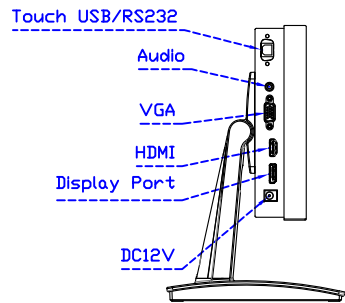

AIM-TMPCTU101-R09W V

3 Year Warranty
LCD Panel 1 Year

Touch USB/RS232

Audio

VGA

HDMI

Display Port

DC 12V

X type mount (Default)

Y type mount (Option)

10.1" Touch Monitor.
(Open Frame)

AIM-TMOPxxxx101-R09W

10.1" Desktop Touch Monitor.
(Foldable Stand)

AIM-TMxxxx101-R09W A

10.1" Desktop Touch Monitor.
(POS Stand)