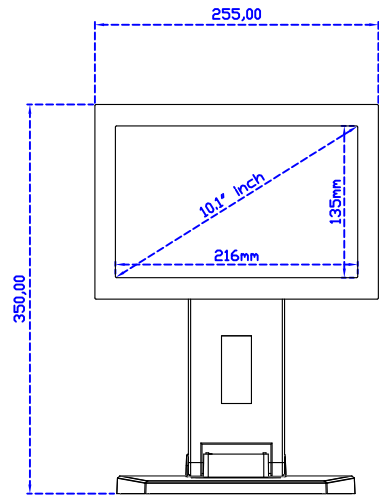

AIM-TMPCTU101-R09W V

3 Year Warranty
LCD Panel 1 Year

Touch USB/RS232

Audio

VGA

HDMI

Display Port

DC 12V

X type mount (Default)

Y type mount (Option)

10.1" Touch Monitor.
(Open Frame)

AIM-TMOPxxxx101-R09W

10.1" Desktop Touch Monitor.
(Foldable Stand)

AIM-TMxxxx101-R09W A

10.1" Desktop Touch Monitor.
(POS Stand)