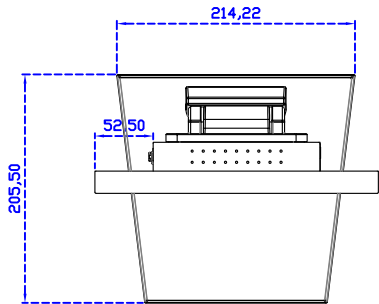

X type mount (Default)

Y type mount (Option)

10.1" Touch Monitor.
(Open Frame)

AIM-TMOPxxxx101-R09W

10.1" Desktop Touch Monitor.
(Foldable Stand)

AIM-TMxxxx101-R09W A

10.1" Desktop Touch Monitor.
(POS Stand)