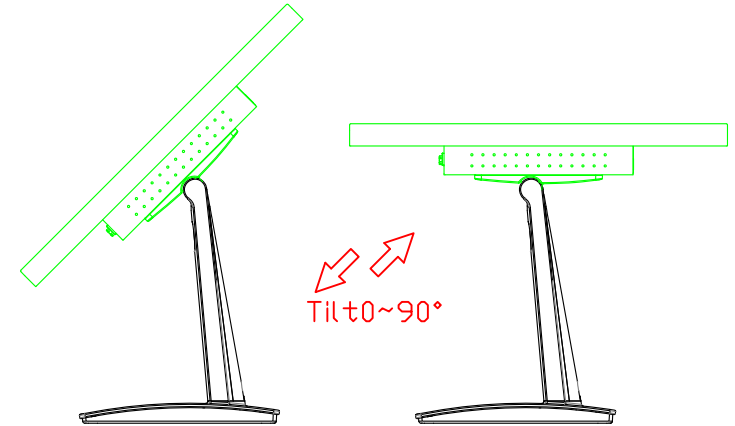

X type mount (Default)

Y type mount (Option)

10.1" Touch Monitor.
(Open Frame)

AIM-TMOPxxxx101-R09W

10.1" Desktop Touch Monitor.
(Foldable Stand)

AIM-TMxxxx101-R09W A

10.1" Desktop Touch Monitor.
(POS Stand)