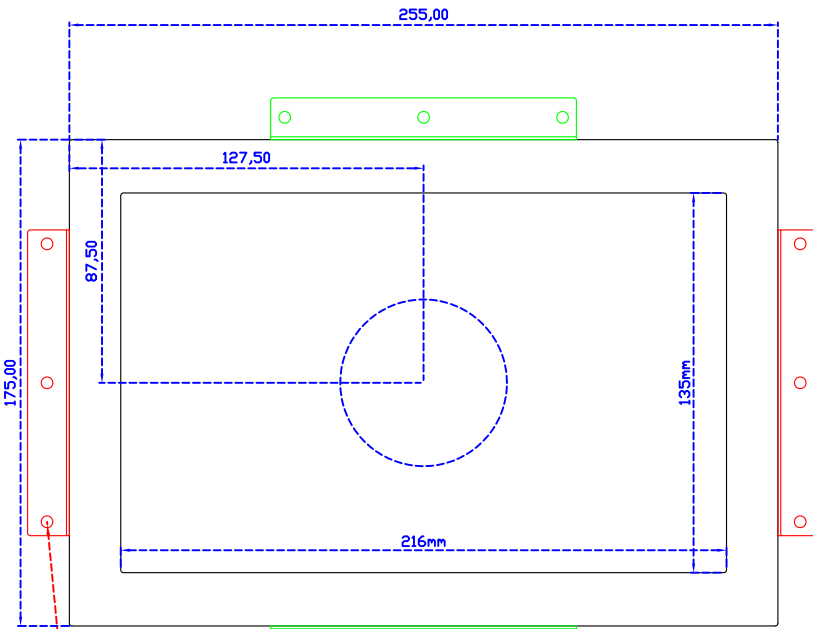

AIM-TMPCTU101-R09W V

3 Year Warranty
LCD Panel 1 Year

Touch USB/RS232

Audio

VGA

HDMI

Display Port

DC 12V

X type mount (Default)

Y type mount (Option)

10.1" Touch Monitor.
(Open Frame)

AIM-TMOPxxxx101-R09W

10.1" Desktop Touch Monitor.
(Foldable Stand)

AIM-TMxxxx101-R09W A

10.1" Desktop Touch Monitor.
(POS Stand)