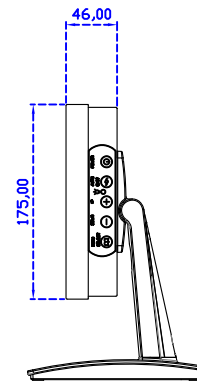

X type mount (Default)

Y type mount (Option)

10.1" Touch Monitor.
(Open Frame)

AIM-TMOPxxxx101-R09W

10.1" Desktop Touch Monitor.
(Foldable Stand)

AIM-TMxxxx101-R09W A

10.1" Desktop Touch Monitor.
(POS Stand)