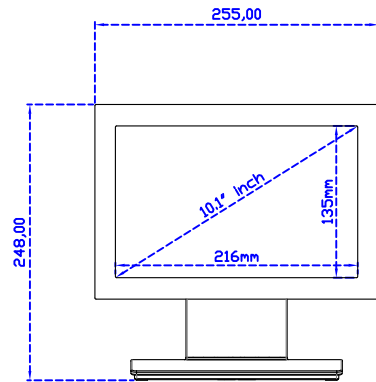

X type mount (Default)

Y type mount (Option)

10.1" Touch Monitor.
(Open Frame)

AIM-TMOPxxxx101-R09W

10.1" Desktop Touch Monitor.
(Foldable Stand)

AIM-TMxxxx101-R09W A

10.1" Desktop Touch Monitor.
(POS Stand)