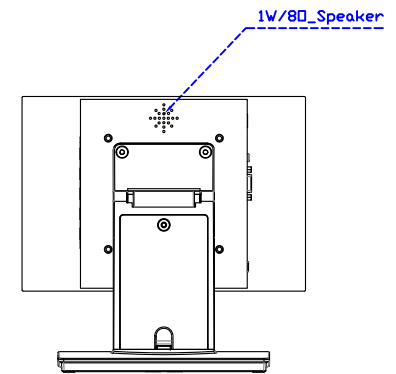

AIM-TMPCTU101-R09W V

3 Year Warranty
LCD Panel 1 Year

Touch USB/RS232

Audio

VGA

HDMI

Display Port

DC 12V

X type mount (Default)

Y type mount (Option)

10.1" Touch Monitor.
(Open Frame)

AIM-TMOPxxxx101-R09W

10.1" Desktop Touch Monitor.
(Foldable Stand)

AIM-TMxxxx101-R09W A

10.1" Desktop Touch Monitor.
(POS Stand)