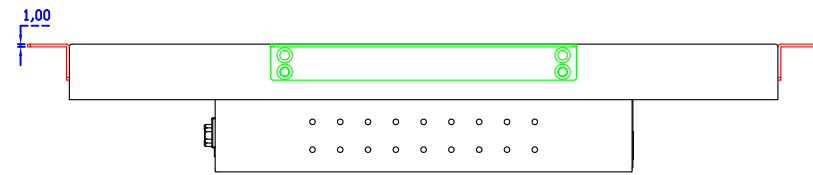

X type mount (Default)

Y type mount (Option)

10.1" Touch Monitor.
(Open Frame)

AIM-TMOPxxxx101-R09W

10.1" Desktop Touch Monitor.
(Foldable Stand)

AIM-TMxxxx101-R09W A

10.1" Desktop Touch Monitor.
(POS Stand)