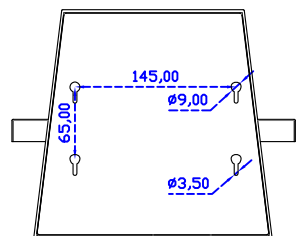

AIM-TMPCTU101-R09W V

3 Year Warranty
LCD Panel 1 Year

Touch USB/RS232

Audio

VGA

HDMI

Display Port

DC 12V

X type mount (Default)

Y type mount (Option)

10.1" Touch Monitor.
(Open Frame)

AIM-TMOPxxxx101-R09W

10.1" Desktop Touch Monitor.
(Foldable Stand)

AIM-TMxxxx101-R09W A

10.1" Desktop Touch Monitor.
(POS Stand)