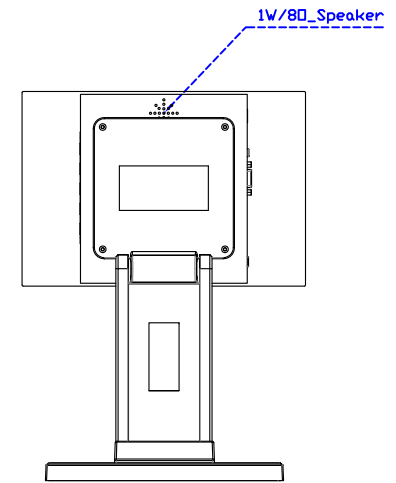

AIM-TMPCTU101-R09W V

3 Year Warranty
LCD Panel 1 Year

Touch USB/RS232

Audio

VGA

HDMI

Display Port

DC 12V

X type mount (Default)

Y type mount (Option)

10.1" Touch Monitor.
(Open Frame)

AIM-TMOPxxxx101-R09W

10.1" Desktop Touch Monitor.
(Foldable Stand)

AIM-TMxxxx101-R09W A

10.1" Desktop Touch Monitor.
(POS Stand)