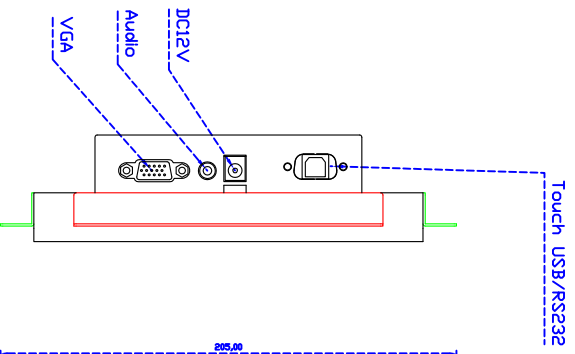

8.4" inch Embedded Touch Monitor (Infrared Ray Multi-Touch)

Display Specifications :

Active Area	170 × 127 mm
Pixel Pitch	0.213 × 0.213 mm
Brightness	350 cd/m ²
Contrast Ratio	600 : 1
Resolution	800 x 600 (SVGA)
Viewing Angle	L/R 160° ; U/D140°
Response Time	16 ms (Tr + Tf)
Display Colors	16.7M
Display Modes	640×480 ; 800×600
Signal input	VGA ; Audio
Mini-Audio out	1W (8Ω) × 1
OSD Keyboard	⊙ Menu/Select ⊙ - ⊙ + ⊙ Auto/Exit ⊙ Power
Power Source	DC 12V ; ≤7w ; Standby ≤1w
Power Consumption	
Storage Operation	-30~80°C ; -20~70°C
VESA	75×75 mm
Casing Colors	Black
Casing Size Weight	218 × 175 × 48 mm ; 2.3kg (W×H×D)
Carton gross weight	385 × 365 × 185 mm ; 3.5kg (W×H×D)

Touch Feature :

Input Method	It detects anything that blocks lights
Linearity	≤2.5mm
Surface	≥7H
Life Time	Unlimited
Application	Writing and Signature Capture Capability
PC Link	USB

Software Feature :

Calibration	4 points or 16 points or 25 points
Draw Test	Position and linearity verification
Controller	Support multiple controllers
Languages	English 、 Simple Chinese 、 Traditional Chinese 、 Japanese 、 German
Mouse Emulator	Right / left button emulation. Auto Right / left Click (PDA function)
Touch Style	Drawing a Mode 、 button a Mode 、 Hide cursor
Double Click	Configurable double click speed 、 Configurable double click area
Sound Modes	No sound 、 Touch down 、 Touch up
Display Support	display rotation 、 Support multiple monitors
Division Pattern Settings:	Support two halves and four parts with touch function, you can also create your own division patterns.
Edge compensation	Support edge compensation and you can also add your own numbers for it.
Support O.S	All Windows-32 bit O.S Windows7-8-10 ; XP-64 bit O.S Android ; A II Linux ; MAC

Order Information :

AIM-TMOPIR084-R01 :	【VGA/AUDIO/USB-TOUCH】
Accessory	VGA Cable/Audio Cable/Power Cable/AC90~260V Adapter/USB Cable/Cleaning wipes/Driver Disk

8.4" Embedded Touch Monitor,

AIM-TMOPR084-R01