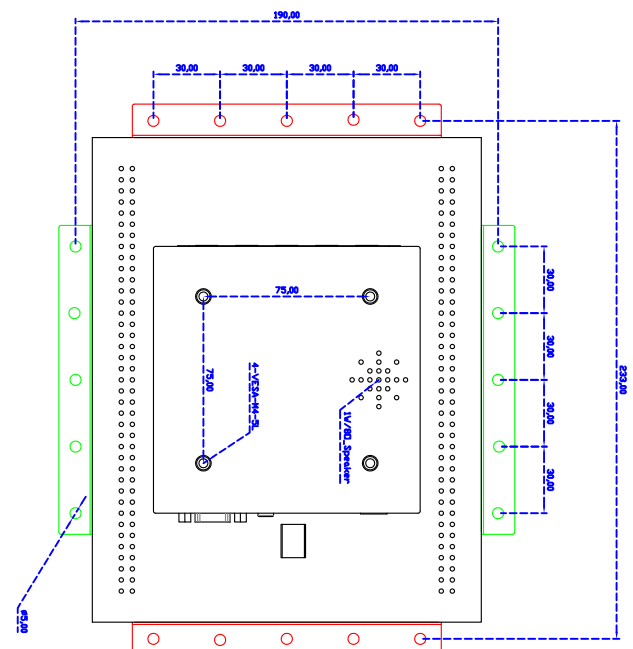

8.4" inch Embedded Touch Monitor (Infrared Ray Multi-Touch)

Display Specifications :

Active Area	170 × 127 mm
Pixel Pitch	0.213 × 0.213 mm
Brightness	350 cd/m ²
Contrast Ratio	600 : 1
Resolution	800 x 600 (SVGA)
Viewing Angle	L/R 160° ; U/D140°
Response Time	16 ms (Tr + Tf)
Display Colors	16.7M
Display Modes	640×480 ; 800×600
Signal input	VGA ; Audio
Mini-Audio out	1W (8Ω) × 1
OSD Keyboard	⊙ Menu/Select ⊙ - ⊙ + ⊙ Auto/Exit ⊙ Power
Power Source	DC 12V ; ≤7w ; Standby ≤1w
Power Consumption	
Storage Operation	-30~80°C ; -20~70°C
VESA	75×75 mm
Casing Colors	Black
Casing Size Weight	218 × 175 × 48 mm ; 2.3kg (W×H×D)
Carton gross weight	385 × 365 × 185 mm ; 3.5kg (W×H×D)

Touch Feature :

Input Method	It detects anything that blocks lights
Linearity	≤2.5mm
Surface	≥7H
Life Time	Unlimited
Application	Writing and Signature Capture Capability
PC Link	USB

Software Feature :

Calibration	4 points or 16 points or 25 points
Draw Test	Position and linearity verification
Controller	Support multiple controllers
Languages	English 、 Simple Chinese 、 Traditional Chinese 、 Japanese 、 German
Mouse Emulator	Right / left button emulation. Auto Right / left Click (PDA function)
Touch Style	Drawing a Mode 、 button a Mode 、 Hide cursor
Double Click	Configurable double click speed 、 Configurable double click area
Sound Modes	No sound 、 Touch down 、 Touch up
Display Support	display rotation 、 Support multiple monitors
Division Pattern Settings:	Support two halves and four parts with touch function, you can also create your own division patterns.
Edge compensation	Support edge compensation and you can also add your own numbers for it.
Support O.S	All Windows-32 bit O.S Windows7-8-10 ; XP-64 bit O.S Android ; A II Linux ; MAC

Order Information :

AIM-TMOPIR084-R01 :	【VGA/AUDIO/USB-TOUCH】
Accessory	VGA Cable/Audio Cable/Power Cable/AC90~260V Adapter/USB Cable/Cleaning wipes/Driver Disk

8.4" Embedded Touch Monitor,

AIM-TMOPR084-R01