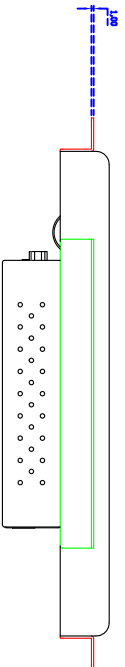

8.4" Embedded Touch Monitor,

AIM-TMOPR084-R01