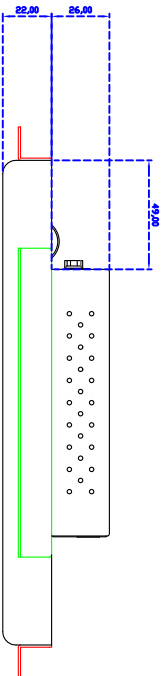

8.4" Embedded Touch Monitor,

AIM-TMOPR084-R01