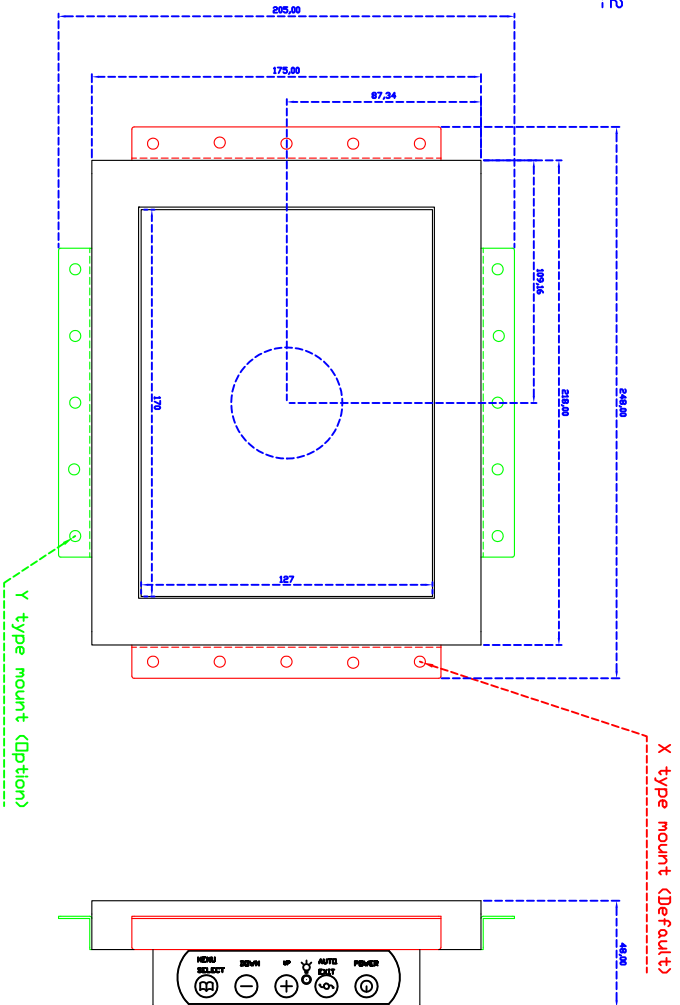

8.4" inch Embedded Touch Monitor (Infrared Ray Multi-Touch)

Display Specifications :

Active Area	170 × 127 mm
Pixel Pitch	0.213 × 0.213 mm
Brightness	350 cd/m ²
Contrast Ratio	600 : 1
Resolution	800 x 600 (SVGA)
Viewing Angle	L/R 160° ; U/D140°
Response Time	16 ms (Tr + Tf)
Display Colors	16.7M
Display Modes	640×480 ; 800×600
Signal input	VGA ; Audio
Mini-Audio out	1W (8Ω) × 1
OSD Keyboard	⊙ Menu/Select ⊙ - ⊙ + ⊙ Auto/Exit ⊙ Power
Power Source	DC 12V ; ≤7w ; Standby ≤1w
Power Consumption	
Storage Operation	-30~80°C ; -20~70°C
VESA	75×75 mm
Casing Colors	Black
Casing Size Weight	218 × 175 × 48 mm ; 2.3kg (W×H×D)
Carton gross weight	385 × 365 × 185 mm ; 3.5kg (W×H×D)

Touch Feature :

Input Method	It detects anything that blocks lights
Linearity	≤2.5mm
Surface	≥7H
Life Time	Unlimited
Application	Writing and Signature Capture Capability
PC Link	USB

Software Feature :

Calibration	4 points or 16 points or 25 points
Draw Test	Position and linearity verification
Controller	Support multiple controllers
Languages	English 、 Simple Chinese 、 Traditional Chinese 、 Japanese 、 German
Mouse Emulator	Right / left button emulation. Auto Right / left Click (PDA function)
Touch Style	Drawing a Mode 、 button a Mode 、 Hide cursor
Double Click	Configurable double click speed 、 Configurable double click area
Sound Modes	No sound 、 Touch down 、 Touch up
Display Support	display rotation 、 Support multiple monitors
Division Pattern Settings:	Support two halves and four parts with touch function, you can also create your own division patterns.
Edge compensation	Support edge compensation and you can also add your own numbers for it.
Support O.S	All Windows-32 bit O.S Windows7-8-10 ; XP-64 bit O.S Android ; A II Linux ; MAC

Order Information :

AIM-TMOPIR084-R01 :	【VGA/AUDIO/USB-TOUCH】
Accessory	VGA Cable/Audio Cable/Power Cable/AC90~260V Adapter/USB Cable/Cleaning wipes/Driver Disk

8.4" Embedded Touch Monitor,

AIM-TMOPR084-R01