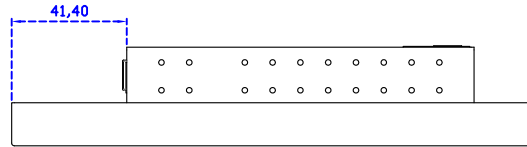

8" Touch Monitor.
(VESA Mount)

AIM-TMxxx080-R05