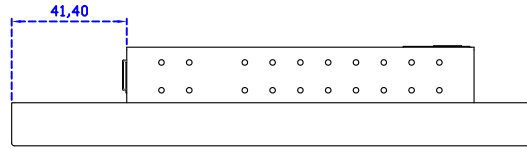

8" Touch Monitor.
(VESA Mount)

AIM-TMxxx080-R05