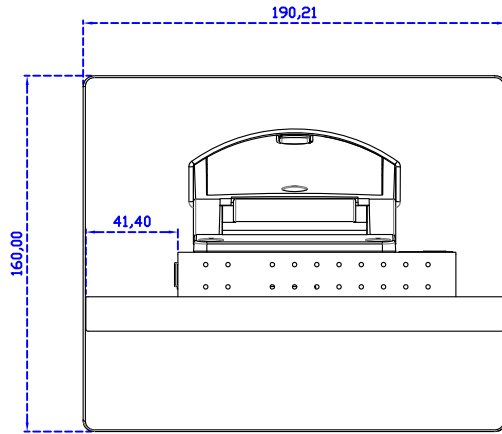

AIM-TMPCTU080-R05V

3 Year Warranty
LCD Panel 1 Year

8" Touch Monitor.
(VESA Mount)

AIM-TMxxx080-R05

8" Embedded Touch Monitor,
(Open Frame)

AIM-TM0Pxxxx080-R05

8" Desktop Touch Monitor.
(POS Stand)

AIM-TMxxx080-R05 V