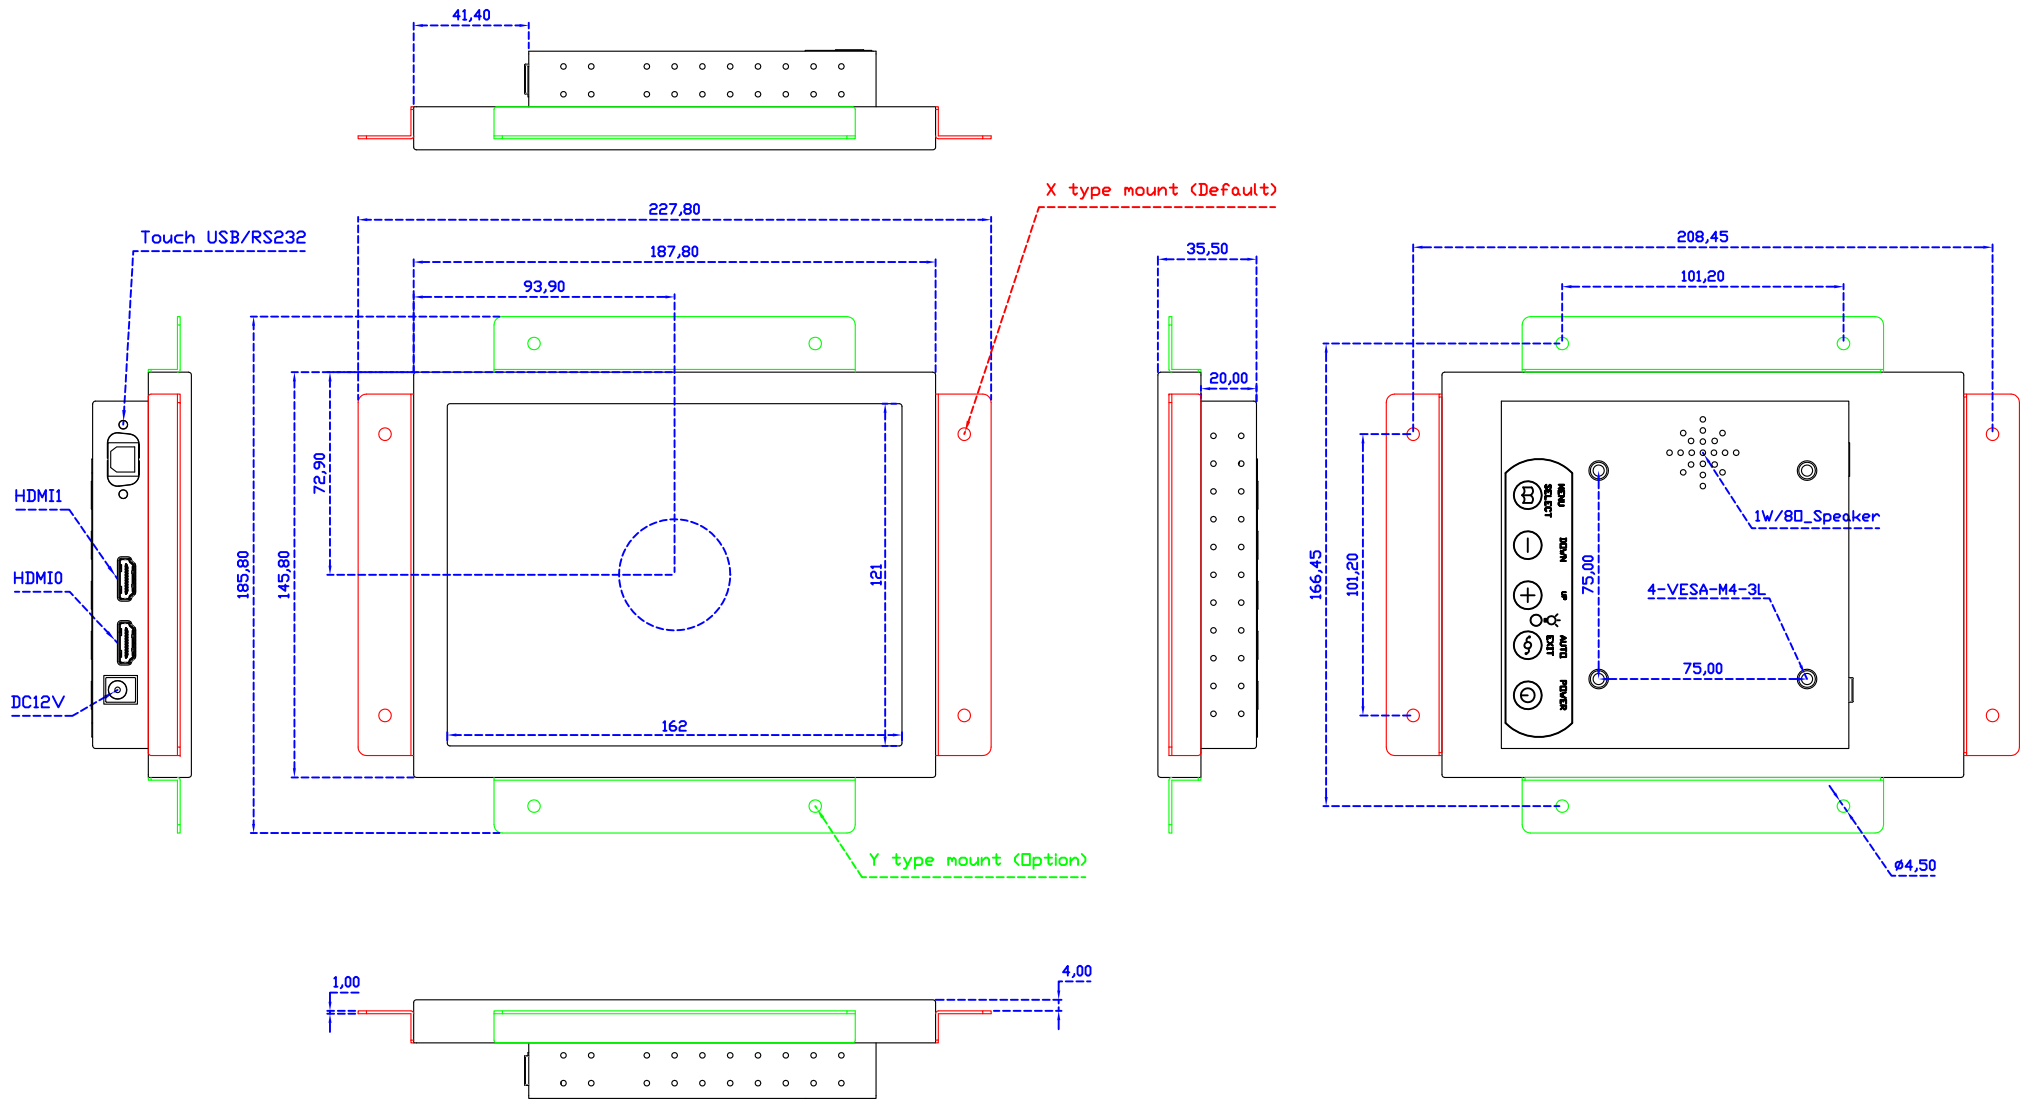

AIM-TMPCTU080-R05V

3 Year Warranty
LCD Panel 1 Year

8" Touch Monitor.
(VESA Mount)

AIM-TMxxx080-R05

8" Embedded Touch Monitor,
(Open Frame)

AIM-TM0Pxxxx080-R05

8" Desktop Touch Monitor.
(POS Stand)

AIM-TMxxx080-R05 V