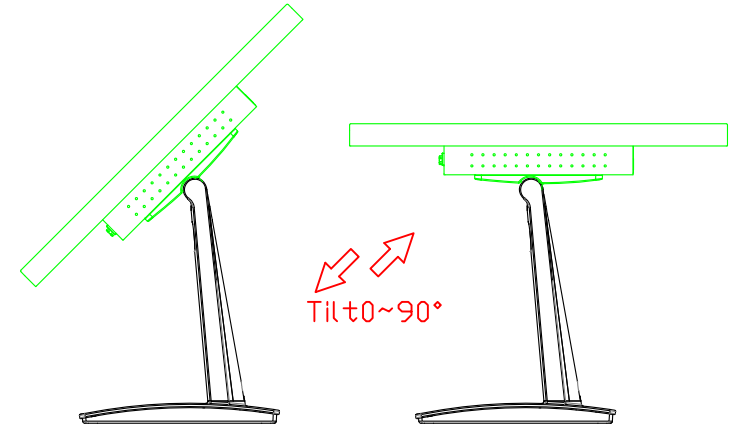

Software Feature :

Draw Test	Position and linearity verification
Controller	Support multiple controllers
Languages	English · Simple Chinese · Traditional Chinese · Japanese · French · German · Spanish · Korean · Arabic · Czech · Danish · Dutch · Greek · Hungarian · Italian · Norwegian · Russian · Polish · Portuguese · Slovenian · Swedish · Thai · Turkish
Mouse Emulator	Right / left button emulation. Auto Right / left Click (PDA function)
Touch Style	Drawing a Mode · button a Mode · Touch Off/ on Switch
Double Click	Configurable double click speed · Configurable double click area
Sound Modes	No sound · Touch down · Touch up
Display Support	display rotation · Support multiple monitors
Division Pattern	Support two halves and four parts with touch function, you can also create your own division patterns.
Settings:	
Edge compensation	Support edge compensation and you can also add your own numbers for it.
Support O.S	All Windows-32/64bit O.S Android ; Linux ; MAC

AIM-TMPCTU080-R05V

3 Year Warranty
LCD Panel 1 Year

8" Touch Monitor.
(VESA Mount)

AIM-TMxxx080-R05

8" Embedded Touch Monitor,
(Open Frame)

AIM-TM0Pxxxx080-R05

8" Desktop Touch Monitor.
(POS Stand)

AIM-TMxxx080-R05 V