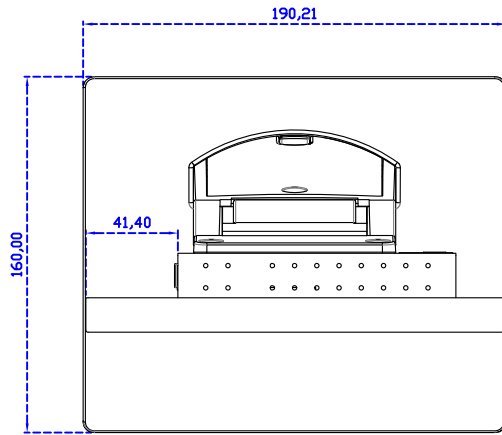

AIM-TMPCTU080-R05V

3 Year Warranty
LCD Panel 1 Year

8" Touch Monitor.
(VESA Mount)

AIM-TMxxx080-R05

8" Embedded Touch Monitor,
(Open Frame)

AIM-TM0Pxxxx080-R05

8" Desktop Touch Monitor.
(POS Stand)

AIM-TMxxx080-R05 V