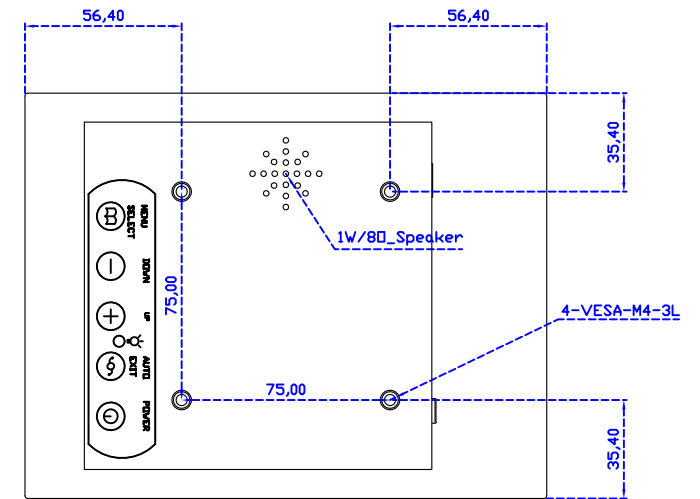

Software Feature :

Draw Test	Position and linearity verification
Controller	Support multiple controllers
Languages	English · Simple Chinese · Traditional Chinese · Japanese · French · German · Spanish · Korean · Arabic · Czech · Danish · Dutch · Greek · Hungarian · Italian · Norwegian · Russian · Polish · Portuguese · Slovenian · Swedish · Thai · Turkish
Mouse Emulator	Right / left button emulation. Auto Right / left Click (PDA function)
Touch Style	Drawing a Mode · button a Mode · Touch Off/ on Switch
Double Click	Configurable double click speed · Configurable double click area
Sound Modes	No sound · Touch down · Touch up
Display Support	display rotation · Support multiple monitors
Division Pattern	Support two halves and four parts with touch function, you can also create your own division patterns.
Settings:	
Edge compensation	Support edge compensation and you can also add your own numbers for it.
Support O.S	All Windows-32/64bit O.S Android ; Linux ; MAC

AIM-TMPCTU080-R05V

3 Year Warranty
LCD Panel 1 Year

8" Touch Monitor.
(VESA Mount)

AIM-TMxxx080-R05

8" Embedded Touch Monitor,
(Open Frame)

AIM-TM0Pxxxx080-R05

8" Desktop Touch Monitor.
(POS Stand)

AIM-TMxxx080-R05 V