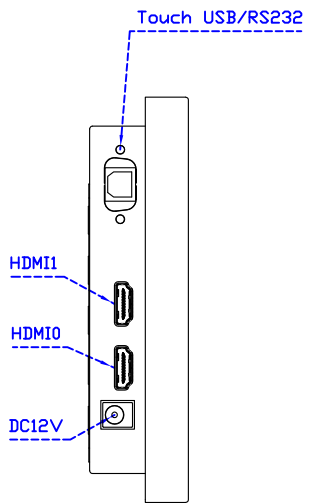

※AIM Touch has the right to update specs without further notice.

AIM-TMOPPCTU080-R05

8" Projected capacitive Multi-Touch Monitor

Touch Feature :

| | |
|--------------|--|
| Input Method | Capacitive stylus, Finger |
| Linearity | ≤2.5mm |
| Surface | ≥7H |
| Life Time | Unlimited |
| Application | Writing and Signature Capture Capability |

Software Feature :

| | |
|-------------------|---|
| Draw Test | Position and linearity verification |
| Controller | Support multiple controllers |
| Languages | English · Simple Chinese · Traditional Chinese · Japanese · French · German · Spanish · Korean · Arabic · Czech · Danish · Dutch · Greek · Hungarian · Italian · Norwegian · Russian · Polish · Portuguese · Slovenian · Swedish · Thai · Turkish |
| Mouse Emulator | Right / left button emulation. Auto Right / left Click (PDA function) |
| Touch Style | Drawing a Mode · button a Mode · Touch Off/ on Switch |
| Double Click | Configurable double click speed · Configurable double click area |
| Sound Modes | No sound · Touch down · Touch up |
| Display Support | display rotation · Support multiple monitors |
| Division Pattern | Support two halves and four parts with touch function, you can also create your own division patterns. |
| Settings: | |
| Edge compensation | Support edge compensation and you can also add your own numbers for it. |
| Support O.S | All Windows-32/64bit O.S Android ; Linux ; MAC |

AIM-TMPCTU080-R05V

3 Year Warranty
LCD Panel 1 Year

8" Touch Monitor.
(VESA Mount)

AIM-TMxxx080-R05

8" Embedded Touch Monitor,
(Open Frame)

AIM-TM0Pxxxx080-R05

8" Desktop Touch Monitor.
(POS Stand)

AIM-TMxxx080-R05 V