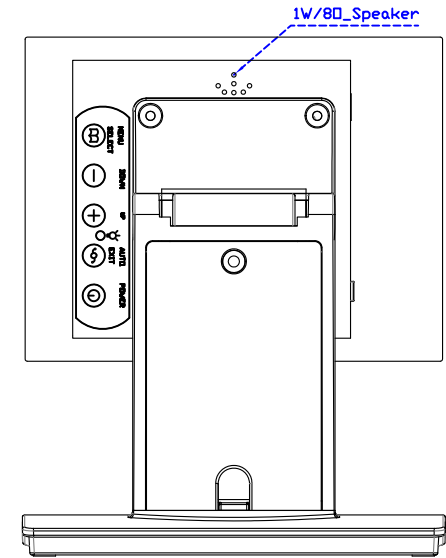

AIM-TMPCTU080-R05

AIM-TMOPPCTU080-R05

Order information :

Touch interface :

Mount type :

AIM-TMPCTU080-R05	USB (Multi-Touch*10)	VESA (Without Stand)
AIM-TMPCTU080-R06	RS232 (Single-Touch)	
AIM-TMOPPCTU080-R05	USB (Multi-Touch*10)	Embedded (Open Frame)
AIM-TMOPPCTU080-R06	RS232 (Single-Touch)	

AIM-TMPCTU080-R05V

3 Year Warranty
LCD Panel 1 Year

8" Touch Monitor.
(VESA Mount)

AIM-TMxxx080-R05

8" Embedded Touch Monitor,
(Open Frame)

AIM-TM0Pxxxx080-R05

8" Desktop Touch Monitor.
(POS Stand)

AIM-TMxxx080-R05 V