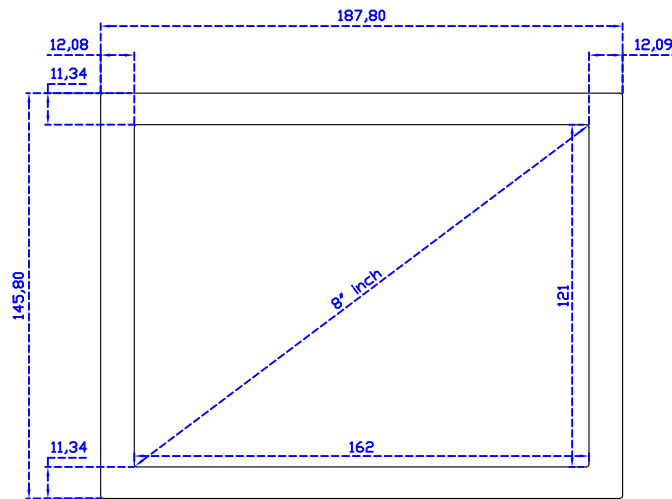

8" Touch Monitor.
(VESA Mount)

AIM-TMxxx080-R05