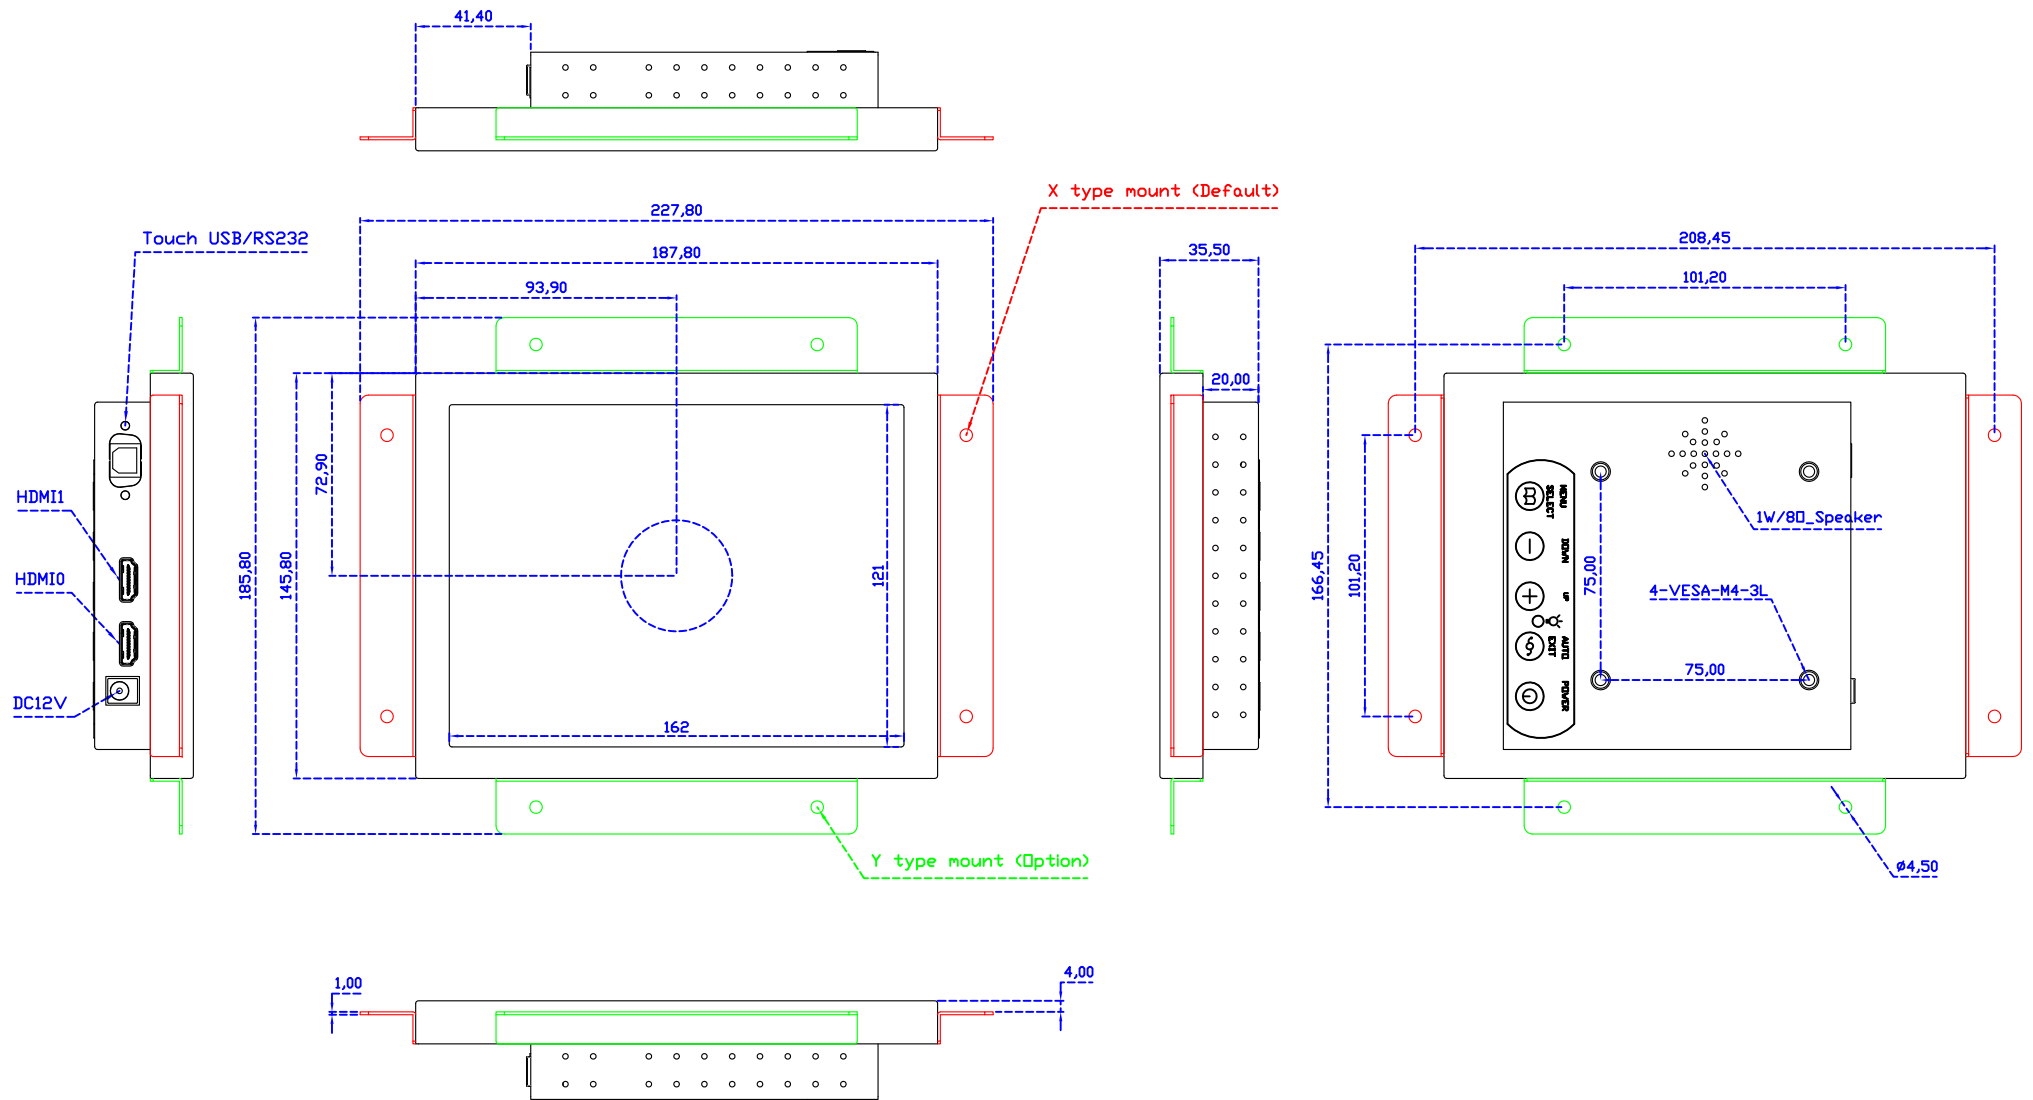

AIM-TMPCTU080-R05

AIM-TMOPPCTU080-R05

Order information :

Touch interface :

Mount type :

AIM-TMPCTU080-R05	USB (Multi-Touch*10)	VESA (Without Stand)
AIM-TMPCTU080-R06	RS232 (Single-Touch)	
AIM-TMOPPCTU080-R05	USB (Multi-Touch*10)	Embedded (Open Frame)
AIM-TMOPPCTU080-R06	RS232 (Single-Touch)	

Software Feature :

Draw Test	Position and linearity verification
Controller	Support multiple controllers
Languages	English · Simple Chinese · Traditional Chinese · Japanese · French · German · Spanish · Korean · Arabic · Czech · Danish · Dutch · Greek · Hungarian · Italian · Norwegian · Russian · Polish · Portuguese · Slovenian · Swedish · Thai · Turkish
Mouse Emulator	Right / left button emulation. Auto Right / left Click (PDA function)
Touch Style	Drawing a Mode · button a Mode · Touch Off/ on Switch
Double Click	Configurable double click speed · Configurable double click area
Sound Modes	No sound · Touch down · Touch up
Display Support	display rotation · Support multiple monitors
Division Pattern	Support two halves and four parts with touch function, you can also create your own division patterns.
Settings:	
Edge compensation	Support edge compensation and you can also add your own numbers for it.
Support O.S	All Windows-32/64bit O.S Android ; Linux ; MAC

AIM-TMPCTU080-R05V

3 Year Warranty
LCD Panel 1 Year

8" Touch Monitor.
(VESA Mount)

AIM-TMxxx080-R05

8" Embedded Touch Monitor,
(Open Frame)

AIM-TM0Pxxxx080-R05

8" Desktop Touch Monitor.
(POS Stand)

AIM-TMxxx080-R05 V