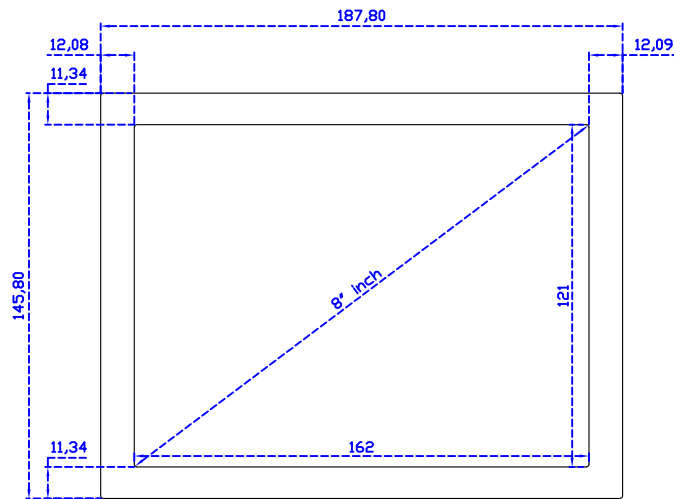

8" Touch Monitor.
(VESA Mount)

AIM-TMxxx080-R05