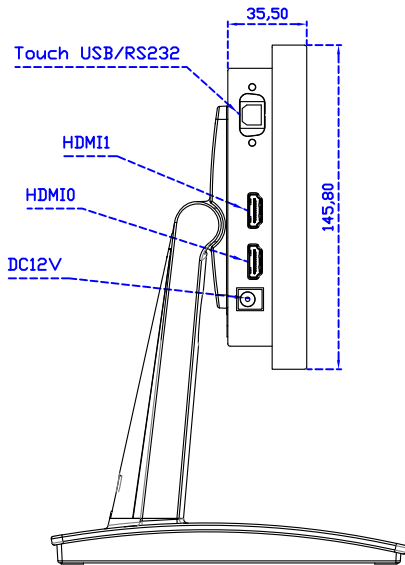

AIM-TMPCTU080-R05V

3 Year Warranty
LCD Panel 1 Year

8" Touch Monitor.
(VESA Mount)

AIM-TMxxx080-R05

8" Embedded Touch Monitor,
(Open Frame)

AIM-TM0Pxxxx080-R05

8" Desktop Touch Monitor.
(POS Stand)

AIM-TMxxx080-R05 V