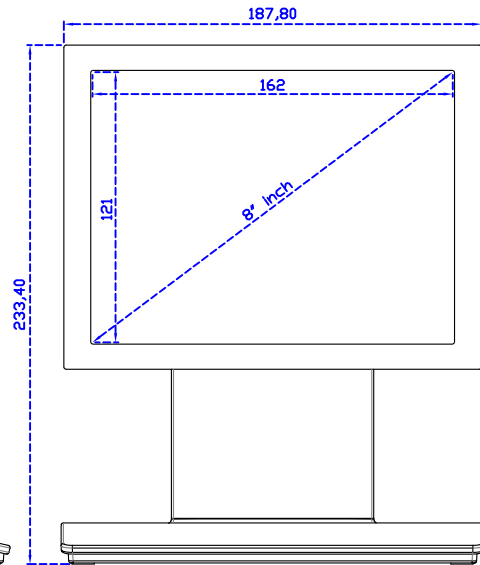

| | |
|-----------------------|---|
| Active Area | 162 × 121 mm |
| Pixel Pitch | 0.05275 × 0.15825 mm |
| Brightness | 300 cd/m ² |
| Contrast Ratio | 700 : 1 |
| Resolution | 1024 x 768 (XGA) |
| Viewing Angle | L/R150° ; U/D150° |
| Response Time | 10ms (Tr + Tf) |
| Display Colors | 262K |
| Display Modes | 640×480 ; 800×600 ; 1024×768 |
| Signal input | HDMI*2 |
| Speaker | 1W (8Ω) × 1 |
| OSD Keyboard | ⊙Power ⊙Auto adjust ⊕ ⊖ ⊙Menu |
| Power Source | DC 12V (DC Jack Φ2.1mm) |
| Power Consumption | ≤7w |
| Storage 、 Operation | -20~60°C ; -10~50°C |
| VESA | 75×75 mm |
| Casing Colors | Black (OEM other colors) |
| Casing Size 、 Weight | 187.8 × 145.8 × 35.5 mm ; 1.2 kg (W×H×D) (Without Stand) |
| Carton 、 gross weight | 385 × 365 × 185 mm ; 2.2 kg (W×H×D) |
| Accessory | HDMI cable*1 / AC90~260V Adapter / Power cable / USB cable / Cleaning wipes / Driver Disk |

AIM-TMPCTU080-R05V

3 Year Warranty
LCD Panel 1 Year

8" Touch Monitor.
(VESA Mount)

AIM-TMxxx080-R05

8" Embedded Touch Monitor,
(Open Frame)

AIM-TM0Pxxxx080-R05

8" Desktop Touch Monitor.
(POS Stand)

AIM-TMxxx080-R05 V