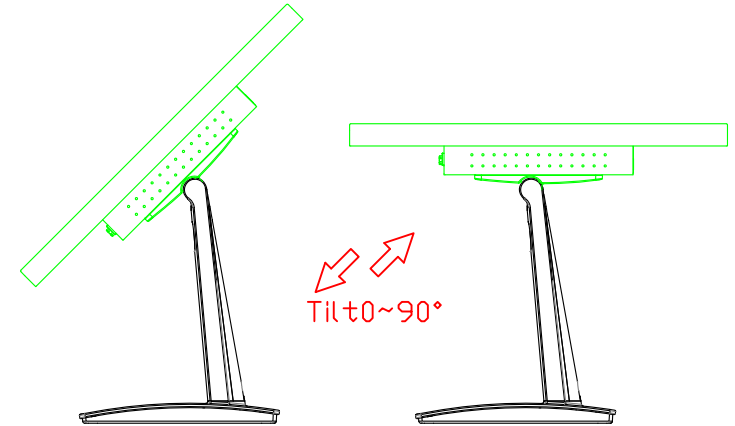

AIM-TMPCTU080-R05V

3 Year Warranty
LCD Panel 1 Year

8" Touch Monitor.
(VESA Mount)

AIM-TMxxx080-R05

8" Embedded Touch Monitor,
(Open Frame)

AIM-TM0Pxxxx080-R05

8" Desktop Touch Monitor.
(POS Stand)

AIM-TMxxx080-R05 V