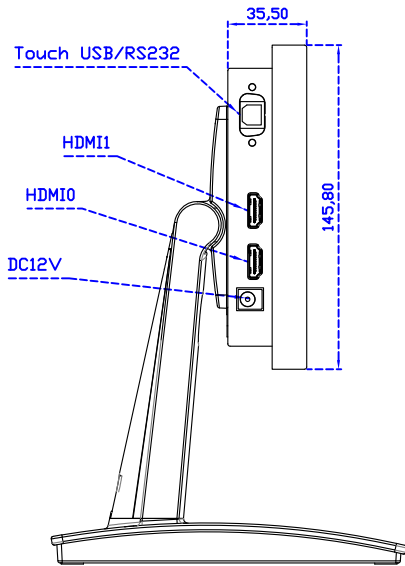

AIM-TMPCTU080-R05

AIM-TMOPPCTU080-R05

Order information :

Touch interface :

Mount type :

AIM-TMPCTU080-R05	USB (Multi-Touch*10)	VESA (Without Stand)
AIM-TMPCTU080-R06	RS232 (Single-Touch)	
AIM-TMOPPCTU080-R05	USB (Multi-Touch*10)	Embedded (Open Frame)
AIM-TMOPPCTU080-R06	RS232 (Single-Touch)	

Software Feature :

Draw Test	Position and linearity verification
Controller	Support multiple controllers
Languages	English · Simple Chinese · Traditional Chinese · Japanese · French · German · Spanish · Korean · Arabic · Czech · Danish · Dutch · Greek · Hungarian · Italian · Norwegian · Russian · Polish · Portuguese · Slovenian · Swedish · Thai · Turkish
Mouse Emulator	Right / left button emulation. Auto Right / left Click (PDA function)
Touch Style	Drawing a Mode · button a Mode · Touch Off/ on Switch
Double Click	Configurable double click speed · Configurable double click area
Sound Modes	No sound · Touch down · Touch up
Display Support	display rotation · Support multiple monitors
Division Pattern	Support two halves and four parts with touch function, you can also create your own division patterns.
Settings:	
Edge compensation	Support edge compensation and you can also add your own numbers for it.
Support O.S	All Windows-32/64bit O.S Android ; Linux ; MAC

AIM-TMPCTU080-R05V

3 Year Warranty
LCD Panel 1 Year

8" Touch Monitor.
(VESA Mount)

AIM-TMxxx080-R05

8" Embedded Touch Monitor,
(Open Frame)

AIM-TM0Pxxxx080-R05

8" Desktop Touch Monitor.
(POS Stand)

AIM-TMxxx080-R05 V