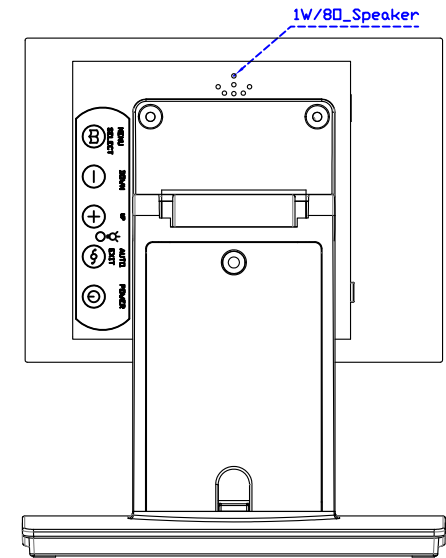

AIM-TMPCTU080-R05V

3 Year Warranty
LCD Panel 1 Year

8" Touch Monitor.
(VESA Mount)

AIM-TMxxx080-R05

8" Embedded Touch Monitor,
(Open Frame)

AIM-TM0Pxxxx080-R05

8" Desktop Touch Monitor.
(POS Stand)

AIM-TMxxx080-R05 V