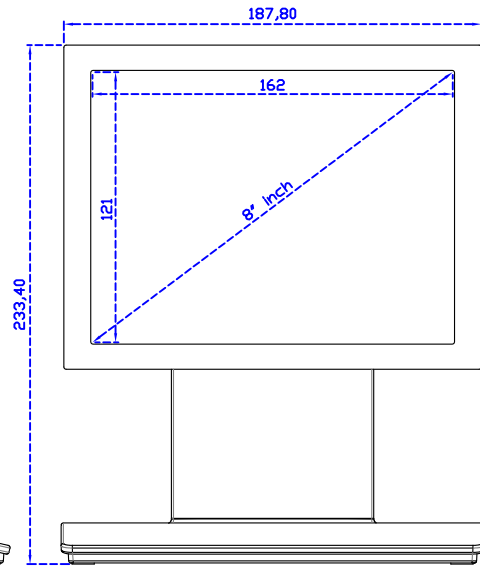

AIM-TMPCTU080-R05V	USB (Multi-Touch*10)	POS Stand (0.8kg)
AIM-TMPCTU080-R06V	RS232 (Single-Touch)	

8" Projected capacitive Multi-Touch Monitor

Display Specifications :

Active Area	162 × 121 mm
Pixel Pitch	0.05275 × 0.15825 mm
Brightness	300 cd/m ²
Contrast Ratio	700 : 1
Resolution	1024 x 768 (XGA)
Viewing Angle	L/R150° ; U/D150°
Response Time	10ms (Tr + Tf)
Display Colors	262K
Display Modes	640×480 ; 800×600 ; 1024×768
Signal input	HDMI*2
Speaker	1W (8Ω) × 1
OSD Keyboard	⊙Power ⊙Auto adjust ⊕ ⊖ ⊙Menu
Power Source	DC 12V (DC Jack Φ2.1mm)
Power Consumption	≤7w
Storage 、 Operation	-20~60°C ; -10~50°C
VESA	75×75 mm
Casing Colors	Black (OEM other colors)
Casing Size 、 Weight	187.8 × 145.8 × 35.5 mm ; 1.2 kg (W×H×D) (Without Stand)
Carton 、 gross weight	365 × 395 × 170 mm 【 Desktop 】 ; 323 × 259 × 127 mm 【 Embedded 】
Accessory	HDMI cable*1 / AC100~240V Adapter / Power cable / USB or RS232 cable / Cleaning wipes / Driver Disk

AIM-TMPCTU080-R05V

3 Year Warranty
LCD Panel 1 Year

8" Touch Monitor.
(VESA Mount)

AIM-TMxxx080-R05

8" Embedded Touch Monitor,
(Open Frame)

AIM-TM0Pxxxx080-R05

8" Desktop Touch Monitor.
(POS Stand)

AIM-TMxxx080-R05 V