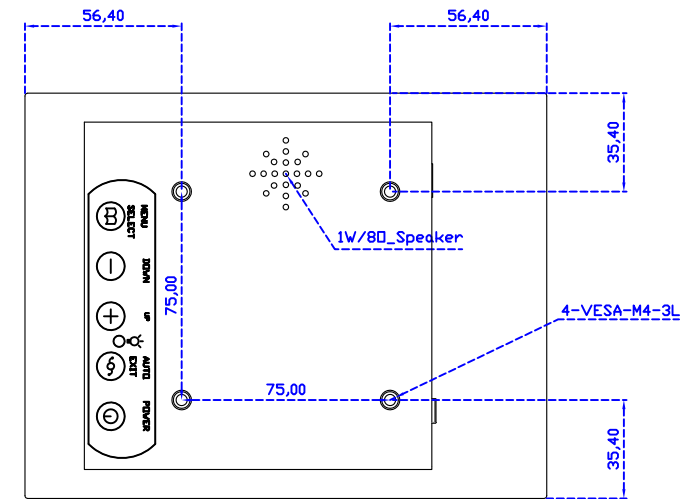

※AIM Touch has the right to update specs without further notice.

AIM-TMOPPCTU080-R05

8" Projected capacitive Multi-Touch Monitor

Touch Feature :

| | |
|--------------|--|
| Input Method | Capacitive stylus, Finger |
| Linearity | ≤2.5mm |
| Surface | ≥7H |
| Life Time | Unlimited |
| Application | Writing and Signature Capture Capability |

Software Feature :

| | |
|-------------------|---|
| Draw Test | Position and linearity verification |
| Controller | Support multiple controllers |
| Languages | English · Simple Chinese · Traditional Chinese · Japanese · French · German · Spanish · Korean · Arabic · Czech · Danish · Dutch · Greek · Hungarian · Italian · Norwegian · Russian · Polish · Portuguese · Slovenian · Swedish · Thai · Turkish |
| Mouse Emulator | Right / left button emulation. Auto Right / left Click (PDA function) |
| Touch Style | Drawing a Mode · button a Mode · Touch Off/ on Switch |
| Double Click | Configurable double click speed · Configurable double click area |
| Sound Modes | No sound · Touch down · Touch up |
| Display Support | display rotation · Support multiple monitors |
| Division Pattern | Support two halves and four parts with touch function, you can also create your own division patterns. |
| Settings: | |
| Edge compensation | Support edge compensation and you can also add your own numbers for it. |
| Support O.S | All Windows-32/64bit O.S Android ; Linux ; MAC |

AIM-TMPCTU080-R05V

3 Year Warranty
LCD Panel 1 Year

8" Touch Monitor.
(VESA Mount)

AIM-TMxxx080-R05

8" Embedded Touch Monitor,
(Open Frame)

AIM-TM0Pxxxx080-R05

8" Desktop Touch Monitor.
(POS Stand)

AIM-TMxxx080-R05 V