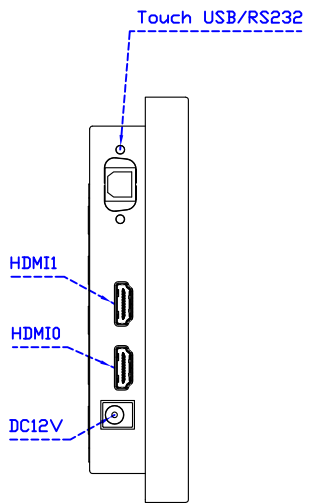

8" Touch Monitor.
(VESA Mount)

AIM-TMxxx080-R05