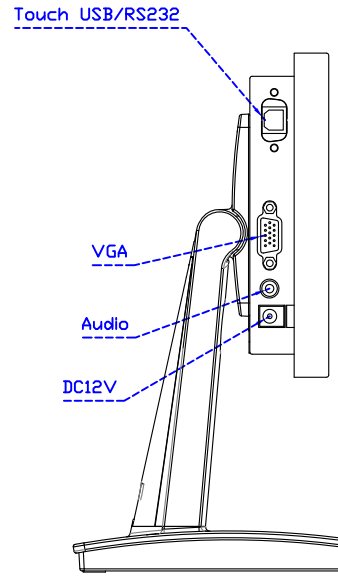

AIM-TMPCTU080-R01

AIM-TMOPPCTU080-R01

Order information :

Touch interface :

Mount type :

| | | |
|---------------------|------------------------|-------------------------|
| AIM-TMPCTU080-R01 | USB (Multi-Touch*10) | VESA (Without Stand) |
| AIM-TMPCTU080-R02 | RS232 (Single-Touch) | |
| AIM-TMOPPCTU080-R01 | USB (Multi-Touch*10) | Embedded (Open Frame) |
| AIM-TMOPPCTU080-R02 | RS232 (Single-Touch) | |

※AiM Touch has the right to update specs without further notice.

AIM-TMOPPCTU080-R01

8" Projected capacitive Multi-Touch Monitor

Touch Feature :

| | |
|--------------|--|
| Input Method | Capacitive stylus, Finger |
| Linearity | ≤2.5mm |
| Surface | ≥7H |
| Life Time | Unlimited |
| Application | Writing and Signature Capture Capability |

AIM-TMPCTU080-R01V

3 Year Warranty
LCD Panel 1 Year

8" Touch Monitor.
(VESA Mount)

AIM-TMxxxx080-R01

8" Embedded Touch Monitor.
(Open Frame)

AIM-TMOPxxxx080-R01

8" Desktop Touch Monitor.
(POS Stand)

AIM-TMxxxx080-R01 V