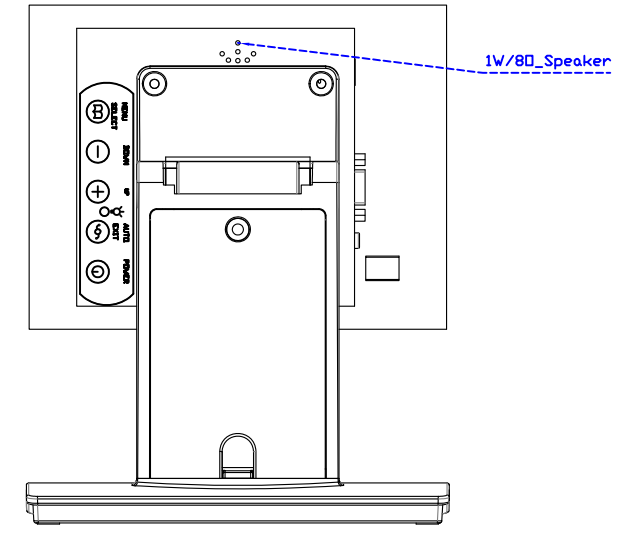

AIM-TM5R080-R01V

**3 Year Warranty**  
LCD Panel 1 Year

8" Embedded Touch Monitor.  
(Open Frame)

AIM-TMOPxxxx080-R01

8" Desktop Touch Monitor.  
(POS Stand)

AIM-TMxxxx080-R01 V