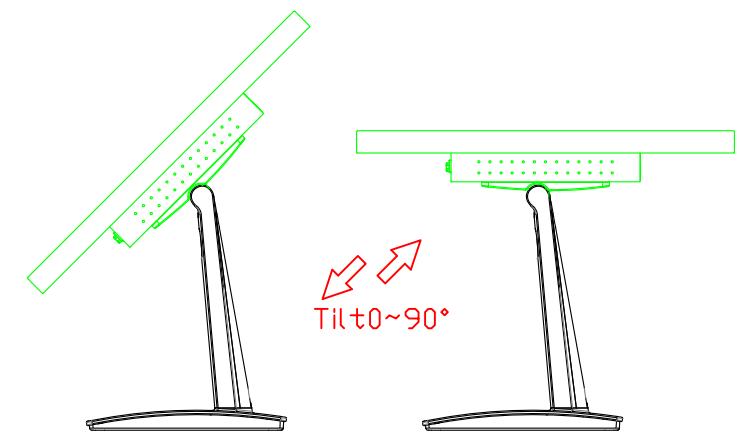

### Software Feature :

Draw Test	Position and linearity verification
Controller	Support multiple controllers
Languages	English · Simple Chinese · Traditional Chinese · Japanese · French · German · Spanish · Korean · Arabic · Czech · Danish · Dutch · Greek · Hungarian · Italian · Norwegian · Russian · Polish · Portuguese · Slovenian · Swedish · Thai · Turkish
Mouse Emulator	Right / left button emulation. Auto Right / left Click ( PDA function )
Touch Style	Drawing a Mode · button a Mode · Touch Off/ on Switch
Double Click	Configurable double click speed · Configurable double click area
Sound Modes	No sound · Touch down · Touch up
Display Support	display rotation · Support multiple monitors
Division Pattern	Support two halves and four parts with touch function, you can also create your own division patterns.
Settings:	
Edge compensation	Support edge compensation and you can also add your own numbers for it.
Support O.S	All Windows-32/64bit O.S Android ; Linux ; MAC

AIM-TM5R080-R01V

**3 Year Warranty**  
LCD Panel 1 Year

8" Embedded Touch Monitor.  
(Open Frame)

AIM-TMOPxxxx080-R01

8" Desktop Touch Monitor.  
(POS Stand)

AIM-TMxxxx080-R01 V