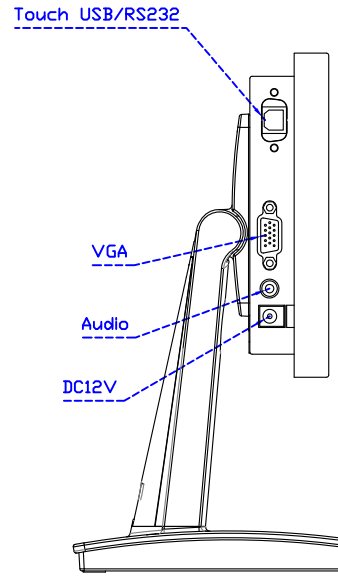

### Software Feature :

Draw Test	Position and linearity verification
Controller	Support multiple controllers
Languages	English · Simple Chinese · Traditional Chinese · Japanese · French · German · Spanish · Korean · Arabic · Czech · Danish · Dutch · Greek · Hungarian · Italian · Norwegian · Russian · Polish · Portuguese · Slovenian · Swedish · Thai · Turkish
Mouse Emulator	Right / left button emulation. Auto Right / left Click ( PDA function )
Touch Style	Drawing a Mode · button a Mode · Touch Off/ on Switch
Double Click	Configurable double click speed · Configurable double click area
Sound Modes	No sound · Touch down · Touch up
Display Support	display rotation · Support multiple monitors
Division Pattern	Support two halves and four parts with touch function, you can also create your own division patterns.
Settings:	
Edge compensation	Support edge compensation and you can also add your own numbers for it.
Support O.S	All Windows-32/64bit O.S Android ; Linux ; MAC

AIM-TM5R080-R01V

**3 Year Warranty**  
LCD Panel 1 Year

8" Embedded Touch Monitor.  
(Open Frame)

AIM-TMOPxxxx080-R01

8" Desktop Touch Monitor.  
(POS Stand)

AIM-TMxxxx080-R01 V