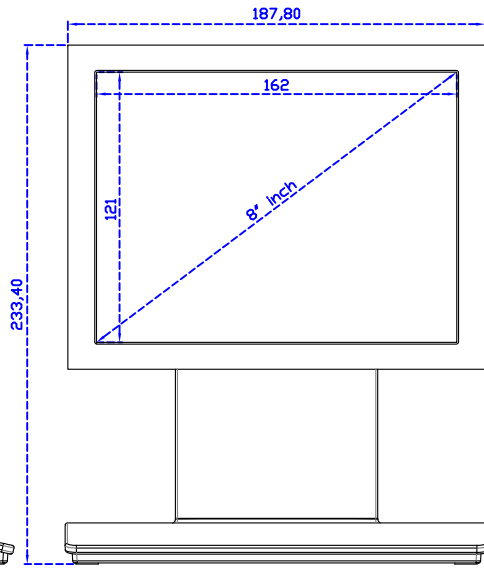

Display Specifications :

| | |
|-----------------------|---|
| Active Area | 162 × 121 mm |
| Pixel Pitch | 0.05275 × 0.15825 mm |
| Brightness | 300 cd/m ² |
| Contrast Ratio | 700 : 1 |
| Resolution | 1024 x 768 (XGA) |
| Viewing Angle | L/R150° ; U/D150° |
| Response Time | 10ms (Tr + Tf) |
| Display Colors | 262K |
| Display Modes | 640×480 ; 800×600 ; 1024×768 |
| Signal input | VGA ; Audio |
| Speaker | 1W (8Ω) × 1 |
| OSD Keyboard | ⊙Power ⊙Auto adjust ⊕ ⊖ ⊙Menu |
| Power Source | DC 12V (DC Jack Φ2.1mm) |
| Power Consumption | ≤7w |
| Storage 、 Operation | -20~60°C ; -10~50°C |
| VESA | 75×75 mm |
| Casing Colors | Black (OEM other colors) |
| Casing Size 、 Weight | 187.8 × 145.8 × 35.5 mm ; 1.2 kg (W×H×D) (Without Stand) |
| Carton 、 gross weight | 365 × 395 × 170 mm 【 Desktop 】 ; 323 × 259 × 127 mm 【 Embedded 】 |
| Accessory | VGA cable / Audio cable / AC100~240V Adapter / Power cable / USB or RS232 cable / Cleaning wipes / Driver Disk |

AIM-TMPCTU080-R01V

3 Year Warranty
LCD Panel 1 Year

8" Touch Monitor.
(VESA Mount)

AIM-TMxxxx080-R01

8" Embedded Touch Monitor.
(Open Frame)

AIM-TMOPxxxx080-R01

8" Desktop Touch Monitor.
(POS Stand)

AIM-TMxxxx080-R01 V