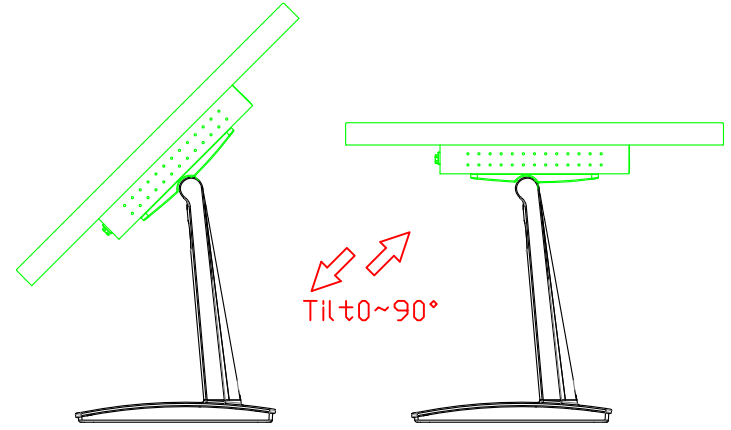

AIM-TMPCTU080-R01V

3 Year Warranty
LCD Panel 1 Year

8" Touch Monitor.
(VESA Mount)

AIM-TMxxxx080-R01

8" Embedded Touch Monitor.
(Open Frame)

AIM-TMOPxxxx080-R01

8" Desktop Touch Monitor.
(POS Stand)

AIM-TMxxxx080-R01 V