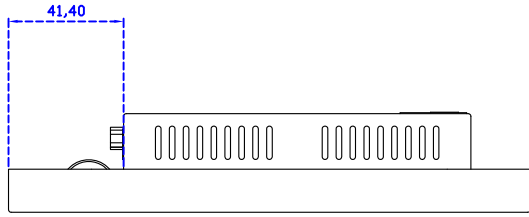

8" Touch Monitor.
(VESA Mount)

AIM-TMxxxx080-R01