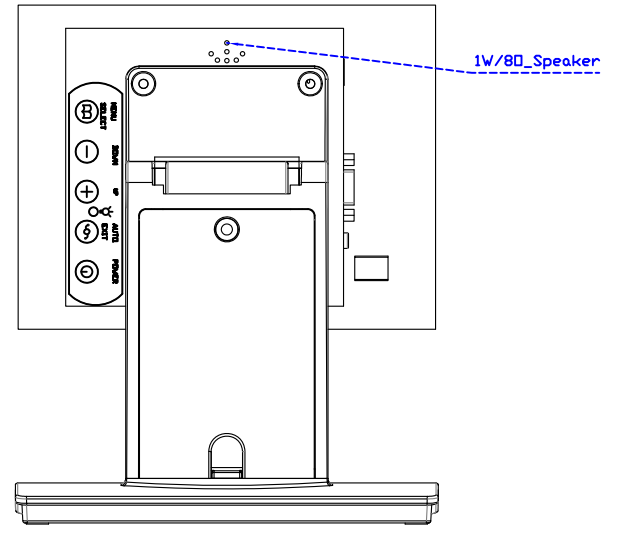

AIM-TMPCTU080-R01V

3 Year Warranty
LCD Panel 1 Year

8" Touch Monitor.
(VESA Mount)

AIM-TMxxxx080-R01

8" Embedded Touch Monitor.
(Open Frame)

AIM-TMOPxxxx080-R01

8" Desktop Touch Monitor.
(POS Stand)

AIM-TMxxxx080-R01 V