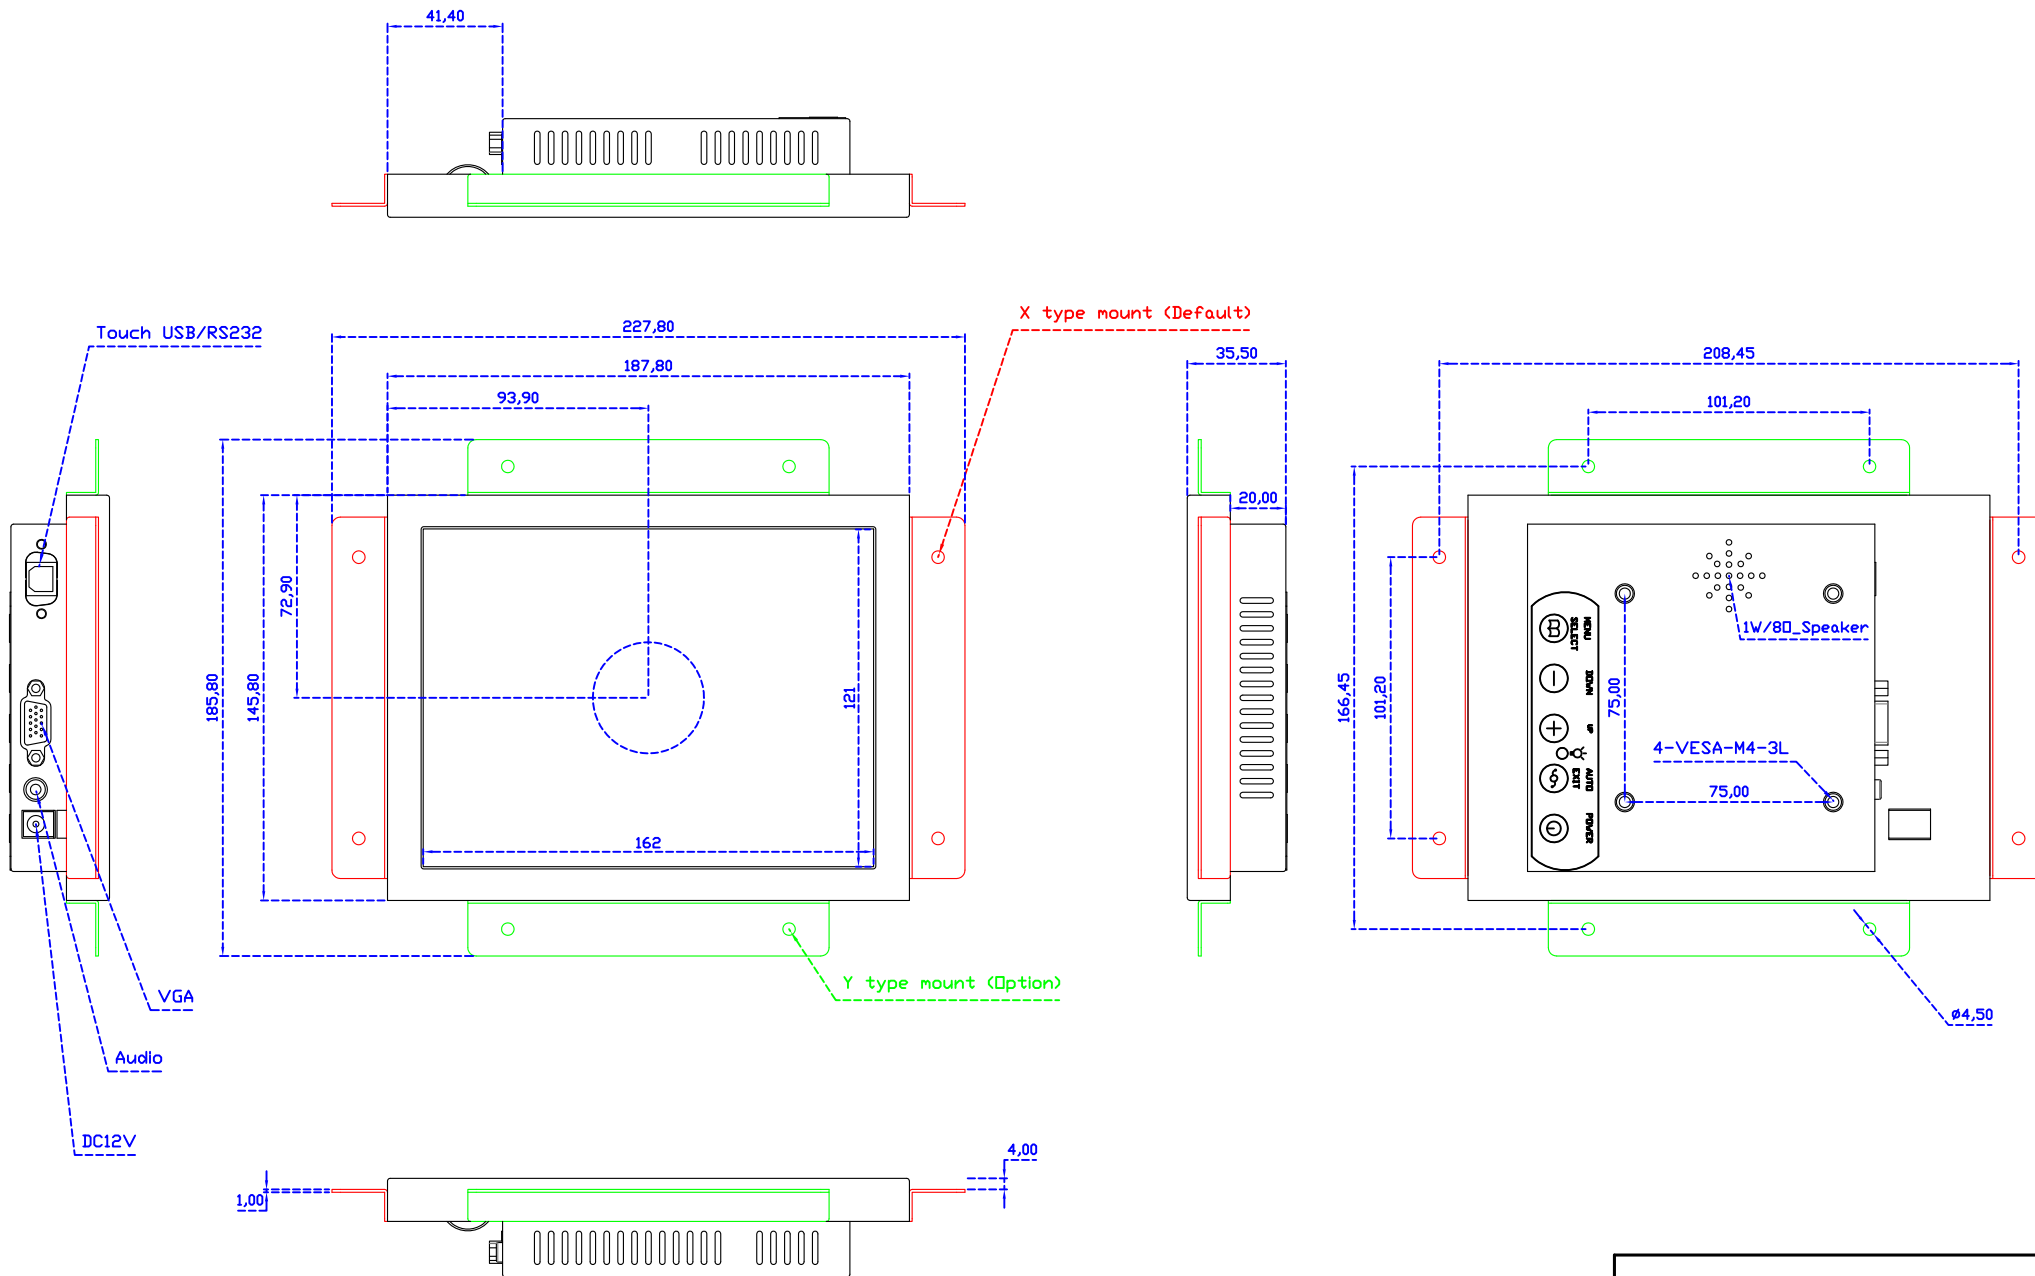

Display Specifications :

| | |
|-----------------------|---|
| Active Area | 162 × 121 mm |
| Pixel Pitch | 0.05275 × 0.15825 mm |
| Brightness | 300 cd/m ² |
| Contrast Ratio | 700 : 1 |
| Resolution | 1024 x 768 (XGA) |
| Viewing Angle | L/R150° ; U/D150° |
| Response Time | 10ms (Tr + Tf) |
| Display Colors | 262K |
| Display Modes | 640×480 ; 800×600 ; 1024×768 |
| Signal input | VGA ; Audio |
| Speaker | 1W (8Ω) × 1 |
| OSD Keyboard | ⊙Power ⊙Auto adjust ⊕ ⊖ ⊙Menu |
| Power Source | DC 12V (DC Jack Φ2.1mm) |
| Power Consumption | ≤7w |
| Storage 、 Operation | -20~60°C ; -10~50°C |
| VESA | 75×75 mm |
| Casing Colors | Black (OEM other colors) |
| Casing Size 、 Weight | 187.8 × 145.8 × 35.5 mm ; 1.2 kg (W×H×D) (Without Stand) |
| Carton 、 gross weight | 365 × 395 × 170 mm 【 Desktop 】 ; 323 × 259 × 127 mm 【 Embedded 】 |
| Accessory | VGA cable / Audio cable / AC100~240V Adapter / Power cable / USB or RS232 cable / Cleaning wipes / Driver Disk |

AIM-TMPCTU080-R01V

3 Year Warranty
LCD Panel 1 Year

8" Touch Monitor.
(VESA Mount)

AIM-TMxxxx080-R01

8" Embedded Touch Monitor.
(Open Frame)

AIM-TMOPxxxx080-R01

8" Desktop Touch Monitor.
(POS Stand)

AIM-TMxxxx080-R01 V