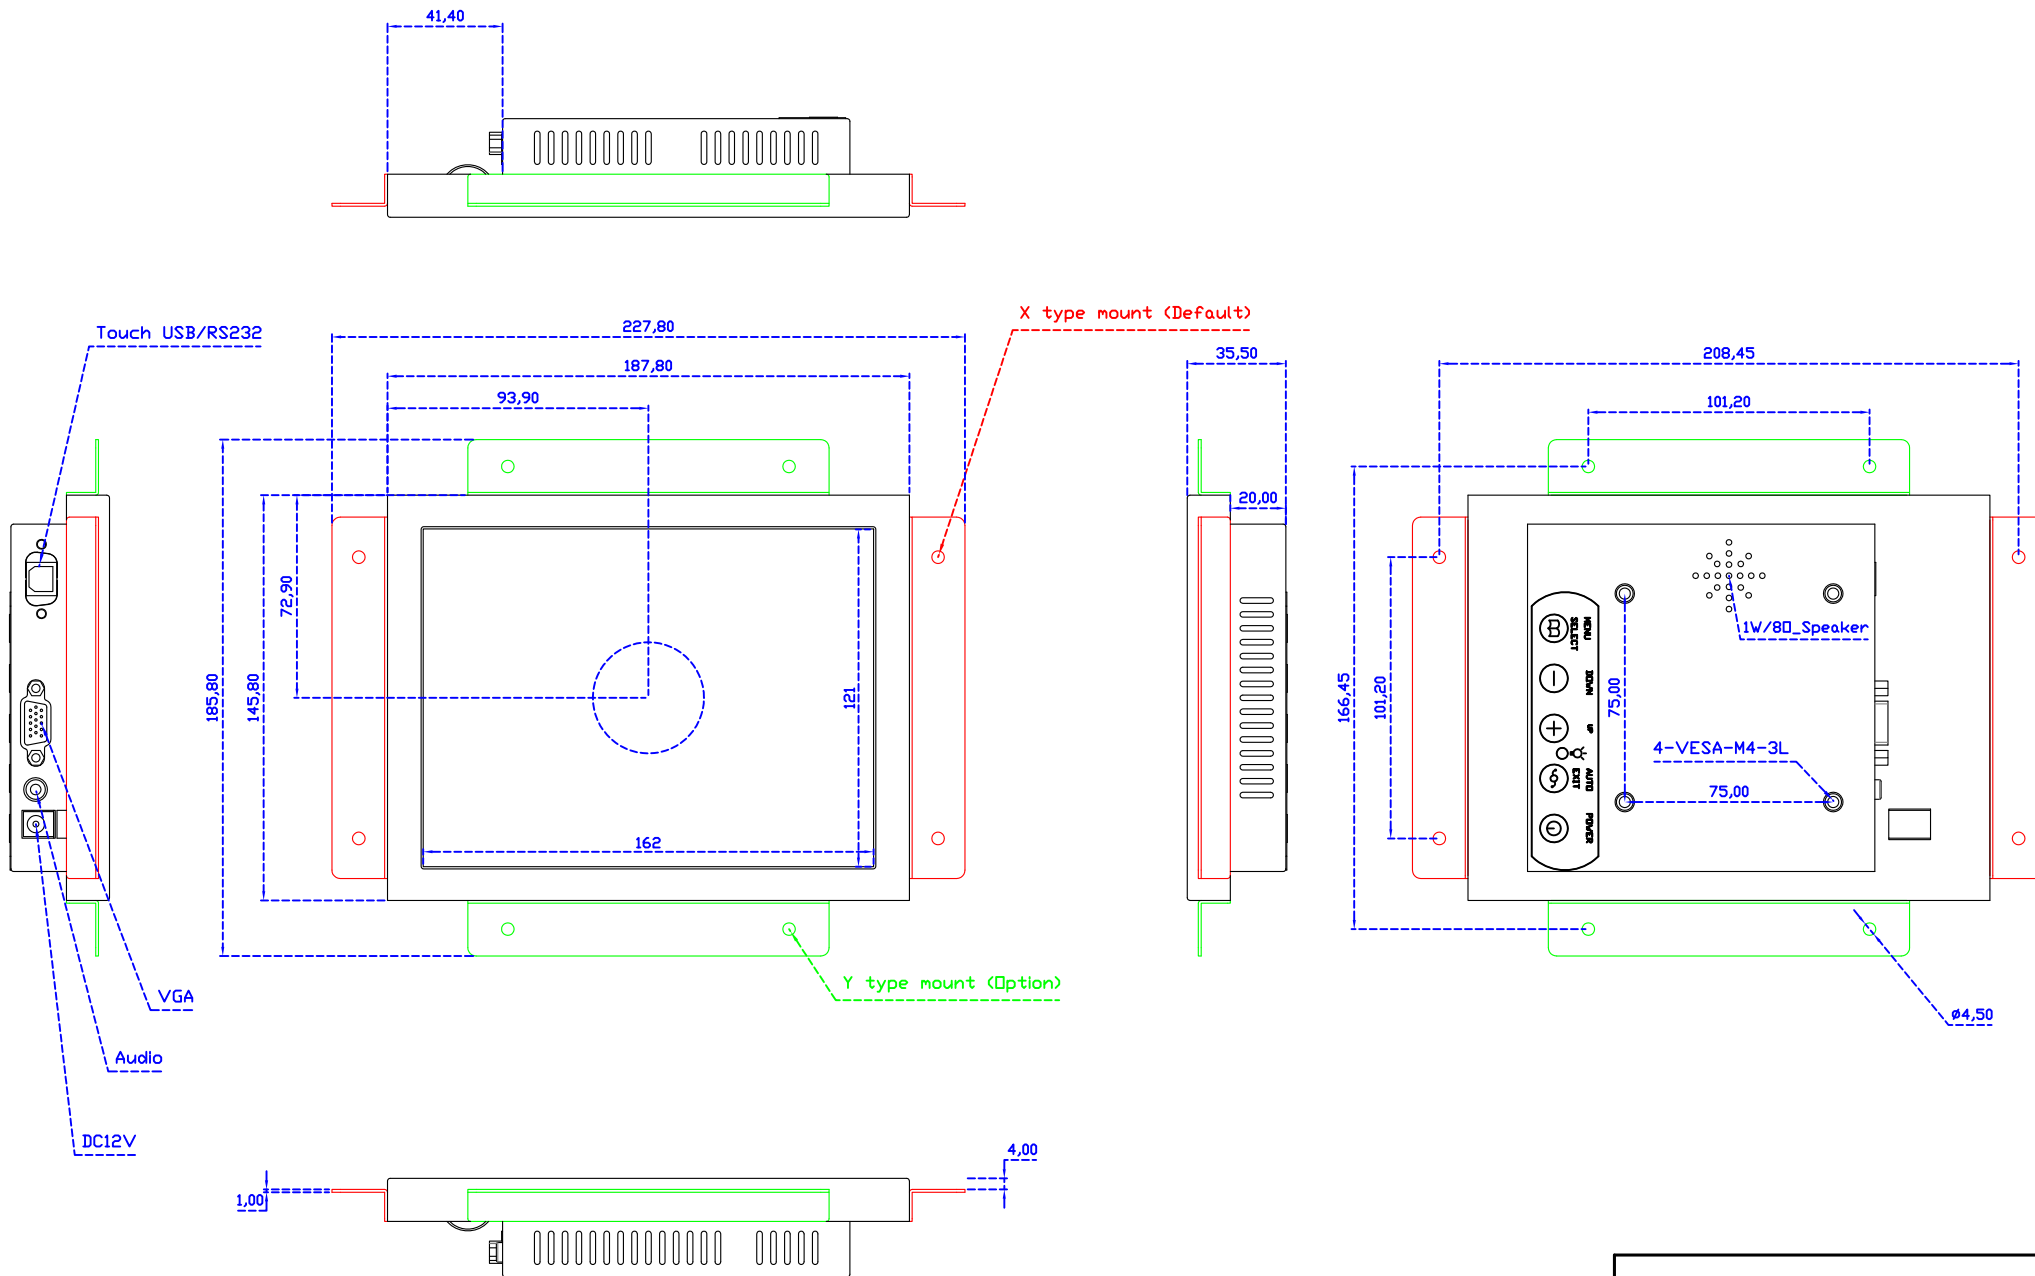

### Display Specifications :

Active Area	162 × 121 mm
Pixel Pitch	0.05275 × 0.15825 mm
Brightness	300 cd/m <sup>2</sup>
Contrast Ratio	700 : 1
Resolution	1024 x 768 ( XGA )
Viewing Angle	L/R150° ; U/D150°
Response Time	10ms ( Tr + Tf )
Display Colors	262K
Display Modes	640×480 ; 800×600 ; 1024×768
Signal input	VGA ; Audio
Speaker	1W ( 8Ω ) × 1
OSD Keyboard	⊙Power ⊙Auto adjust ⊕ ⊖ ⊙Menu
Power Source	DC 12V ( DC Jack Φ2.1mm )
Power Consumption	≤7w
Storage 、 Operation	-20~60°C ; -10~50°C
VESA	75×75 mm
Casing Colors	Black ( OEM other colors )
Casing Size 、 Weight	187.8 × 145.8 × 35.5 mm ; 1.2 kg ( W×H×D ) ( Without Stand )
Carton 、 gross weight	385 × 365 × 185 mm ; 2.2 kg ( W×H×D )
Accessory	VGA cable / AC90~260V Adapter / Power cable / USB cable / Cleaning wiper / Driver Disk

## 8" Projected capacitive Multi-Touch Monitor

### Software Feature :

Draw Test	Position and linearity verification
Controller	Support multiple controllers
Languages	English · Simple Chinese · Traditional Chinese · Japanese · French · German · Spanish · Korean · Arabic · Czech · Danish · Dutch · Greek · Hungarian · Italian · Norwegian · Russian · Polish · Portuguese · Slovenian · Swedish · Thai · Turkish
Mouse Emulator	Right / left button emulation. Auto Right / left Click ( PDA function )
Touch Style	Drawing a Mode · button a Mode · Touch Off/ on Switch
Double Click	Configurable double click speed · Configurable double click area
Sound Modes	No sound · Touch down · Touch up
Display Support	display rotation · Support multiple monitors
Division Pattern	Support two halves and four parts with touch function, you can also create your own division patterns.
Settings:	
Edge compensation	Support edge compensation and you can also add your own numbers for it.
Support O.S	All Windows-32/64bit O.S Android ; Linux ; MAC

AIM-TM5R080-R01V

**3 Year Warranty**  
LCD Panel 1 Year

8" Embedded Touch Monitor.  
(Open Frame)

AIM-TMOPxxxx080-R01

8" Desktop Touch Monitor.  
(POS Stand)

AIM-TMxxxx080-R01 V