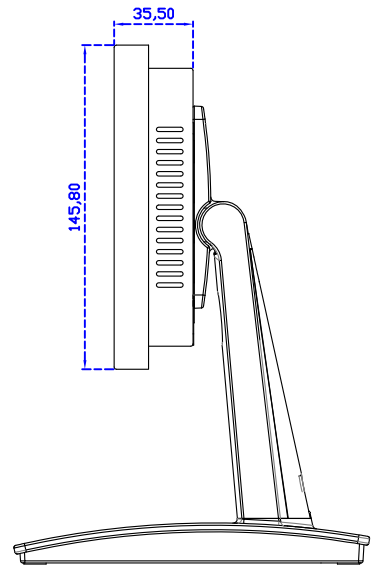

Display Specifications :

| | |
|-----------------------|---|
| Active Area | 162 × 121 mm |
| Pixel Pitch | 0.05275 × 0.15825 mm |
| Brightness | 300 cd/m ² |
| Contrast Ratio | 700 : 1 |
| Resolution | 1024 x 768 (XGA) |
| Viewing Angle | L/R150° ; U/D150° |
| Response Time | 10ms (Tr + Tf) |
| Display Colors | 262K |
| Display Modes | 640×480 ; 800×600 ; 1024×768 |
| Signal input | VGA ; Audio |
| Speaker | 1W (8Ω) × 1 |
| OSD Keyboard | ⊙Power ⊙Auto adjust ⊕ ⊖ ⊙Menu |
| Power Source | DC 12V (DC Jack Φ2.1mm) |
| Power Consumption | ≤7w |
| Storage 、 Operation | -20~60°C ; -10~50°C |
| VESA | 75×75 mm |
| Casing Colors | Black (OEM other colors) |
| Casing Size 、 Weight | 187.8 × 145.8 × 35.5 mm ; 1.2 kg (W×H×D) (Without Stand) |
| Carton 、 gross weight | 365 × 395 × 170 mm 【 Desktop 】 ; 323 × 259 × 127 mm 【 Embedded 】 |
| Accessory | VGA cable / Audio cable / AC100~240V Adapter / Power cable / USB or RS232 cable / Cleaning wipes / Driver Disk |

AIM-TMPCTU080-R01V

3 Year Warranty
LCD Panel 1 Year

8" Touch Monitor.
(VESA Mount)

AIM-TMxxxx080-R01

8" Embedded Touch Monitor.
(Open Frame)

AIM-TMOPxxxx080-R01

8" Desktop Touch Monitor.
(POS Stand)

AIM-TMxxxx080-R01 V