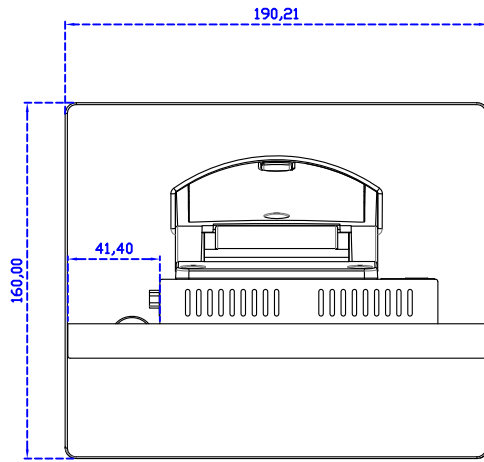

Display Specifications :

| | |
|-----------------------|---|
| Active Area | 162 × 121 mm |
| Pixel Pitch | 0.05275 × 0.15825 mm |
| Brightness | 300 cd/m ² |
| Contrast Ratio | 700 : 1 |
| Resolution | 1024 x 768 (XGA) |
| Viewing Angle | L/R150° ; U/D150° |
| Response Time | 10ms (Tr + Tf) |
| Display Colors | 262K |
| Display Modes | 640×480 ; 800×600 ; 1024×768 |
| Signal input | VGA ; Audio |
| Speaker | 1W (8Ω) × 1 |
| OSD Keyboard | ⊙Power ⊙Auto adjust ⊕ ⊖ ⊙Menu |
| Power Source | DC 12V (DC Jack Φ2.1mm) |
| Power Consumption | ≤7w |
| Storage 、 Operation | -20~60°C ; -10~50°C |
| VESA | 75×75 mm |
| Casing Colors | Black (OEM other colors) |
| Casing Size 、 Weight | 187.8 × 145.8 × 35.5 mm ; 1.2 kg (W×H×D) (Without Stand) |
| Carton 、 gross weight | 365 × 395 × 170 mm 【 Desktop 】 ; 323 × 259 × 127 mm 【 Embedded 】 |
| Accessory | VGA cable / Audio cable / AC100~240V Adapter / Power cable / USB or RS232 cable / Cleaning wipes / Driver Disk |

AIM-TMPCTU080-R01V

3 Year Warranty
LCD Panel 1 Year

8" Touch Monitor.
(VESA Mount)

AIM-TMxxxx080-R01

8" Embedded Touch Monitor.
(Open Frame)

AIM-TMOPxxxx080-R01

8" Desktop Touch Monitor.
(POS Stand)

AIM-TMxxxx080-R01 V