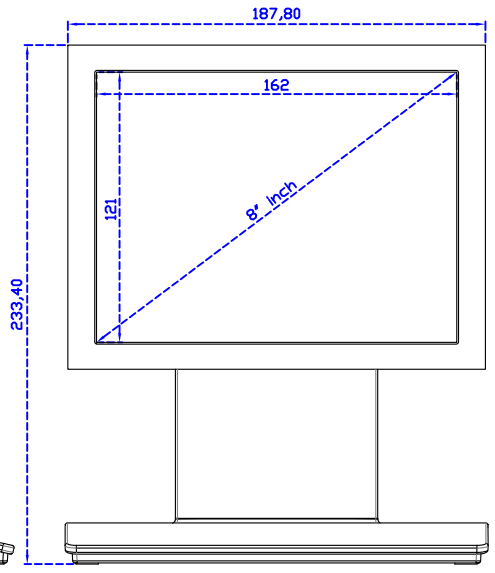

### Display Specifications :

Active Area	162 × 121 mm
Pixel Pitch	0.05275 × 0.15825 mm
Brightness	300 cd/m <sup>2</sup>
Contrast Ratio	700 : 1
Resolution	1024 x 768 ( XGA )
Viewing Angle	L/R150° ; U/D150°
Response Time	10ms ( Tr + Tf )
Display Colors	262K
Display Modes	640×480 ; 800×600 ; 1024×768
Signal input	VGA ; Audio
Speaker	1W ( 8Ω ) × 1
OSD Keyboard	⊙Power ⊙Auto adjust ⊕ ⊖ ⊙Menu
Power Source	DC 12V ( DC Jack Φ2.1mm )
Power Consumption	≤7w
Storage 、 Operation	-20~60°C ; -10~50°C
VESA	75×75 mm
Casing Colors	Black ( OEM other colors )
Casing Size 、 Weight	187.8 × 145.8 × 35.5 mm ; 1.2 kg ( W×H×D ) ( Without Stand )
Carton 、 gross weight	385 × 365 × 185 mm ; 2.2 kg ( W×H×D )
Accessory	VGA cable / AC90~260V Adapter / Power cable / USB cable / Cleaning wiper / Driver Disk

## 8" Projected capacitive Multi-Touch Monitor

AIM-TM5R080-R01V

**3 Year Warranty**  
LCD Panel 1 Year

8" Embedded Touch Monitor.  
(Open Frame)

AIM-TMOPxxxx080-R01

8" Desktop Touch Monitor.  
(POS Stand)

AIM-TMxxxx080-R01 V