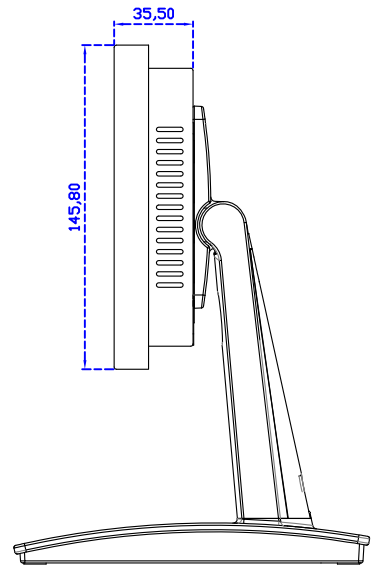

### Display Specifications :

Active Area	162 × 121 mm
Pixel Pitch	0.05275 × 0.15825 mm
Brightness	300 cd/m <sup>2</sup>
Contrast Ratio	700 : 1
Resolution	1024 x 768 ( XGA )
Viewing Angle	L/R150° ; U/D150°
Response Time	10ms ( Tr + Tf )
Display Colors	262K
Display Modes	640×480 ; 800×600 ; 1024×768
Signal input	VGA ; Audio
Speaker	1W ( 8Ω ) × 1
OSD Keyboard	⊙Power ⊙Auto adjust ⊕ ⊖ ⊙Menu
Power Source	DC 12V ( DC Jack Φ2.1mm )
Power Consumption	≤7w
Storage 、 Operation	-20~60°C ; -10~50°C
VESA	75×75 mm
Casing Colors	Black ( OEM other colors )
Casing Size 、 Weight	187.8 × 145.8 × 35.5 mm ; 1.2 kg ( W×H×D ) ( Without Stand )
Carton 、 gross weight	385 × 365 × 185 mm ; 2.2 kg ( W×H×D )
Accessory	VGA cable / AC90~260V Adapter / Power cable / USB cable / Cleaning wiper / Driver Disk

### Software Feature :

Draw Test	Position and linearity verification
Controller	Support multiple controllers
Languages	English · Simple Chinese · Traditional Chinese · Japanese · French · German · Spanish · Korean · Arabic · Czech · Danish · Dutch · Greek · Hungarian · Italian · Norwegian · Russian · Polish · Portuguese · Slovenian · Swedish · Thai · Turkish
Mouse Emulator	Right / left button emulation. Auto Right / left Click ( PDA function )
Touch Style	Drawing a Mode · button a Mode · Touch Off/ on Switch
Double Click	Configurable double click speed · Configurable double click area
Sound Modes	No sound · Touch down · Touch up
Display Support	display rotation · Support multiple monitors
Division Pattern	Support two halves and four parts with touch function, you can also create your own division patterns.
Settings:	
Edge compensation	Support edge compensation and you can also add your own numbers for it.
Support O.S	All Windows-32/64bit O.S Android ; Linux ; MAC

AIM-TM5R080-R01V

**3 Year Warranty**  
LCD Panel 1 Year

8" Embedded Touch Monitor.  
(Open Frame)

AIM-TMOPxxxx080-R01

8" Desktop Touch Monitor.  
(POS Stand)

AIM-TMxxxx080-R01 V