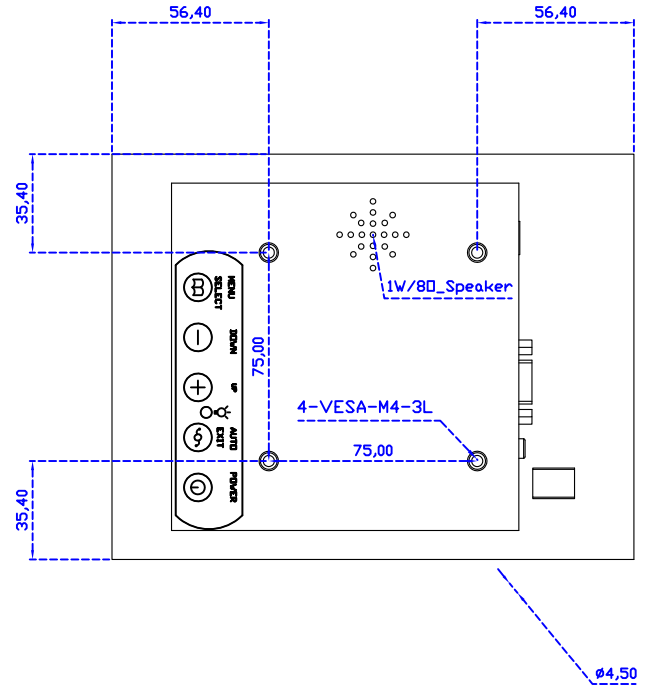

Display Specifications :

| | |
|-----------------------|---|
| Active Area | 162 × 121 mm |
| Pixel Pitch | 0.05275 × 0.15825 mm |
| Brightness | 300 cd/m ² |
| Contrast Ratio | 700 : 1 |
| Resolution | 1024 x 768 (XGA) |
| Viewing Angle | L/R150° ; U/D150° |
| Response Time | 10ms (Tr + Tf) |
| Display Colors | 262K |
| Display Modes | 640×480 ; 800×600 ; 1024×768 |
| Signal input | VGA ; Audio |
| Speaker | 1W (8Ω) × 1 |
| OSD Keyboard | ⊙Power ⊙Auto adjust ⊕ ⊖ ⊙Menu |
| Power Source | DC 12V (DC Jack Φ2.1mm) |
| Power Consumption | ≤7w |
| Storage 、 Operation | -20~60°C ; -10~50°C |
| VESA | 75×75 mm |
| Casing Colors | Black (OEM other colors) |
| Casing Size 、 Weight | 187.8 × 145.8 × 35.5 mm ; 1.2 kg (W×H×D) (Without Stand) |
| Carton 、 gross weight | 365 × 395 × 170 mm 【 Desktop 】 ; 323 × 259 × 127 mm 【 Embedded 】 |
| Accessory | VGA cable / Audio cable / AC100~240V Adapter / Power cable / USB or RS232 cable / Cleaning wipes / Driver Disk |

AIM-TMPCTU080-R01V

3 Year Warranty
LCD Panel 1 Year

8" Touch Monitor.
(VESA Mount)

AIM-TMxxxx080-R01

8" Embedded Touch Monitor.
(Open Frame)

AIM-TMOPxxxx080-R01

8" Desktop Touch Monitor.
(POS Stand)

AIM-TMxxxx080-R01 V