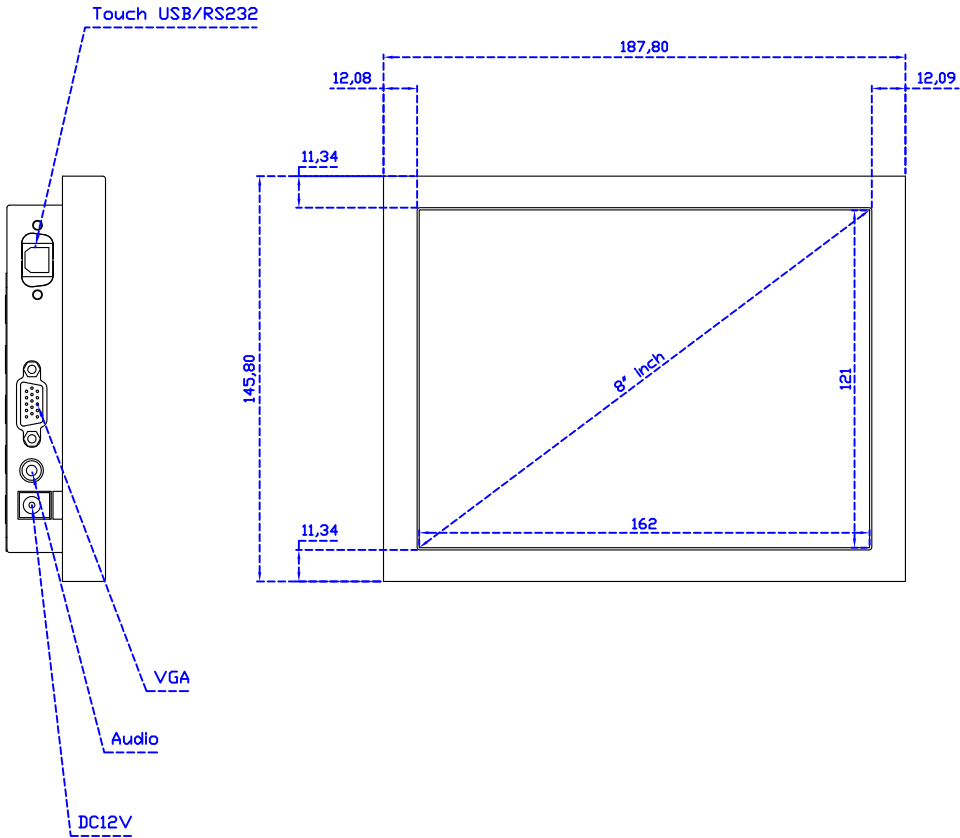

Display Specifications :

| | |
|-----------------------|---|
| Active Area | 162 × 121 mm |
| Pixel Pitch | 0.05275 × 0.15825 mm |
| Brightness | 300 cd/m ² |
| Contrast Ratio | 700 : 1 |
| Resolution | 1024 x 768 (XGA) |
| Viewing Angle | L/R150° ; U/D150° |
| Response Time | 10ms (Tr + Tf) |
| Display Colors | 262K |
| Display Modes | 640×480 ; 800×600 ; 1024×768 |
| Signal input | VGA ; Audio |
| Speaker | 1W (8Ω) × 1 |
| OSD Keyboard | ⊙Power ⊙Auto adjust ⊕ ⊖ ⊙Menu |
| Power Source | DC 12V (DC Jack Φ2.1mm) |
| Power Consumption | ≤7w |
| Storage 、 Operation | -20~60°C ; -10~50°C |
| VESA | 75×75 mm |
| Casing Colors | Black (OEM other colors) |
| Casing Size 、 Weight | 187.8 × 145.8 × 35.5 mm ; 1.2 kg (W×H×D) (Without Stand) |
| Carton 、 gross weight | 365 × 395 × 170 mm 【 Desktop 】 ; 323 × 259 × 127 mm 【 Embedded 】 |
| Accessory | VGA cable / Audio cable / AC100~240V Adapter / Power cable / USB or RS232 cable / Cleaning wipes / Driver Disk |

AIM-TMPCTU080-R01V

3 Year Warranty
LCD Panel 1 Year

8" Touch Monitor.
(VESA Mount)

AIM-TMxxxx080-R01

8" Embedded Touch Monitor.
(Open Frame)

AIM-TMOPxxxx080-R01

8" Desktop Touch Monitor.
(POS Stand)

AIM-TMxxxx080-R01 V