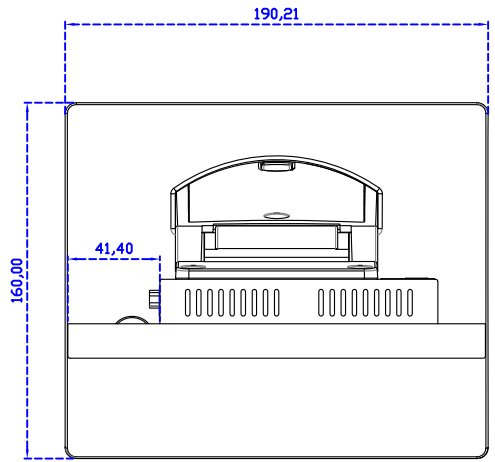

### Display Specifications :

Active Area	162 × 121 mm
Pixel Pitch	0.05275 × 0.15825 mm
Brightness	300 cd/m <sup>2</sup>
Contrast Ratio	700 : 1
Resolution	1024 x 768 ( XGA )
Viewing Angle	L/R150° ; U/D150°
Response Time	10ms ( Tr + Tf )
Display Colors	262K
Display Modes	640×480 ; 800×600 ; 1024×768
Signal input	VGA ; Audio
Speaker	1W ( 8Ω ) × 1
OSD Keyboard	⊙Power ⊙Auto adjust ⊕ ⊖ ⊙Menu
Power Source	DC 12V ( DC Jack Φ2.1mm )
Power Consumption	≤7w
Storage 、 Operation	-20~60°C ; -10~50°C
VESA	75×75 mm
Casing Colors	Black ( OEM other colors )
Casing Size 、 Weight	187.8 × 145.8 × 35.5 mm ; 1.2 kg ( W×H×D ) ( Without Stand )
Carton 、 gross weight	385 × 365 × 185 mm ; 2.2 kg ( W×H×D )
Accessory	VGA cable / AC90~260V Adapter / Power cable / USB cable / Cleaning wiper / Driver Disk

AIM-TM5R080-R01V

**3 Year Warranty**  
LCD Panel 1 Year

8" Embedded Touch Monitor.  
(Open Frame)

AIM-TMOPxxxx080-R01

8" Desktop Touch Monitor.  
(POS Stand)

AIM-TMxxxx080-R01 V