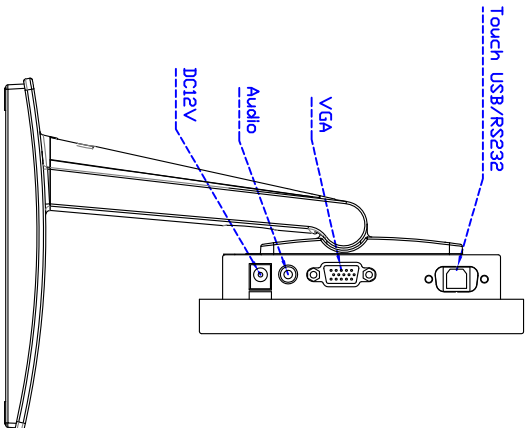

8"Desktop Touch Monitor.

AIM-TMxxxx080-R01V