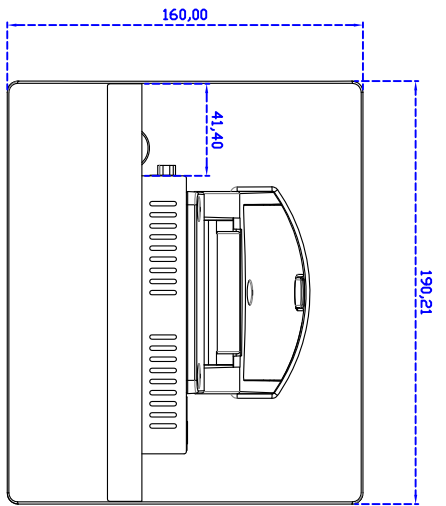

8"Desktop Touch Monitor.

AIM-TMxxxx080-R01V