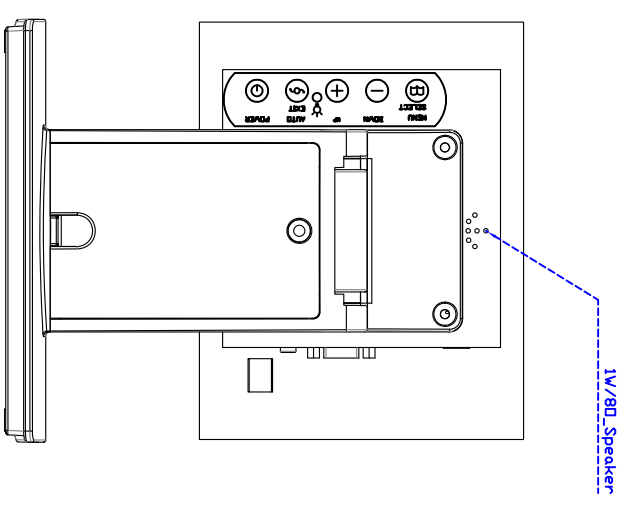

8"Desktop Touch Monitor.

AIM-TMxxxx080-R01V