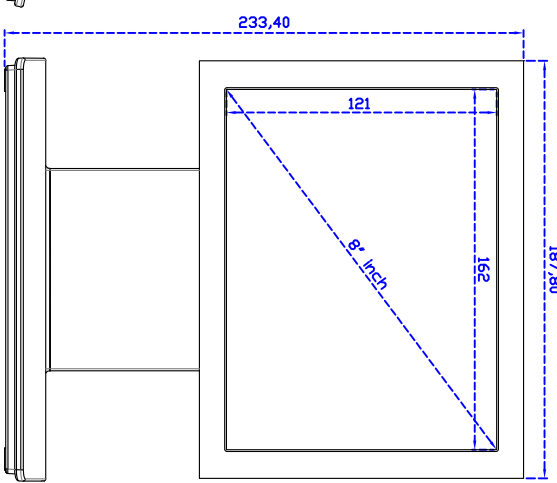

8"Desktop Touch Monitor.

AIM-TMxxxx080-R01V