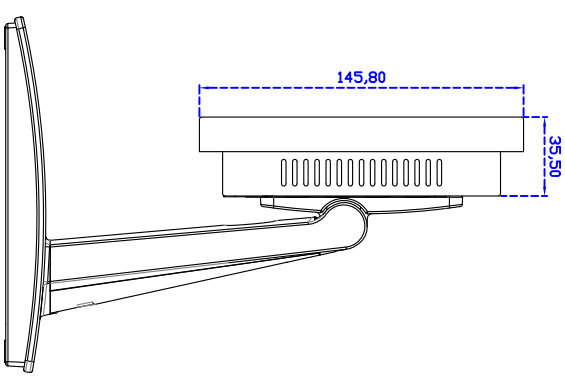

8"Desktop Touch Monitor.

AIM-TMxxxx080-R01V