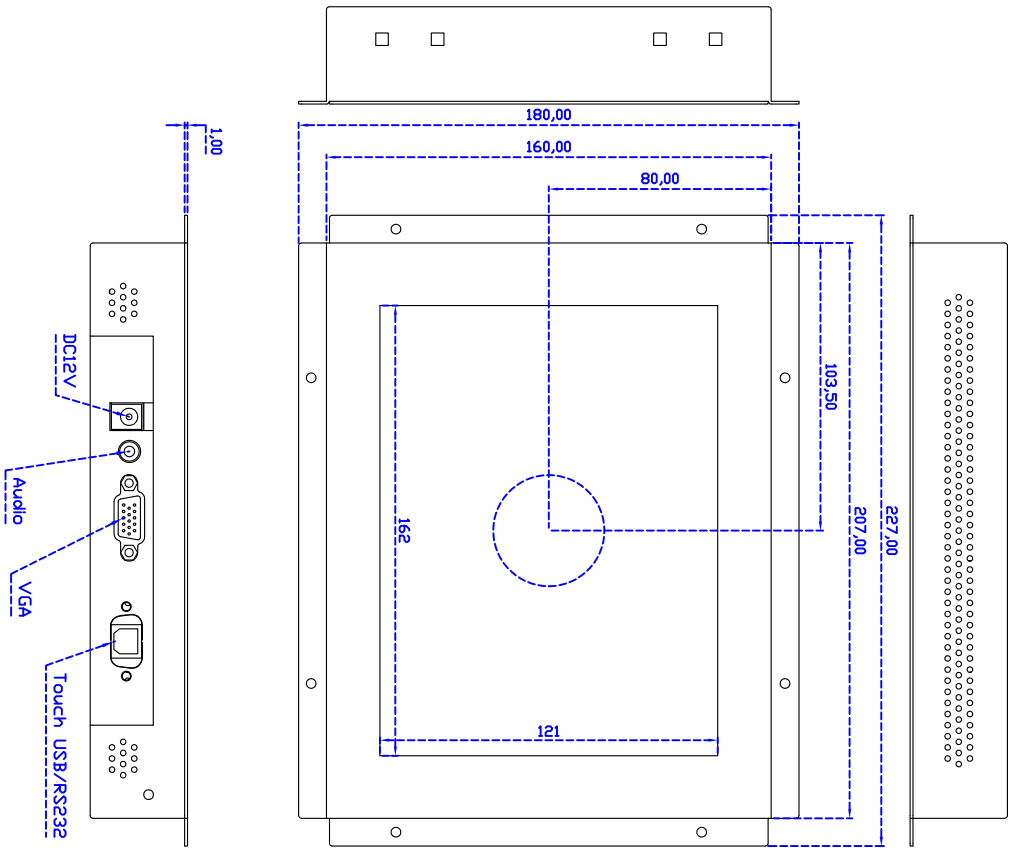

8" Embedded Touch Monitor.

AIM-TM0Pxxxx080-R21