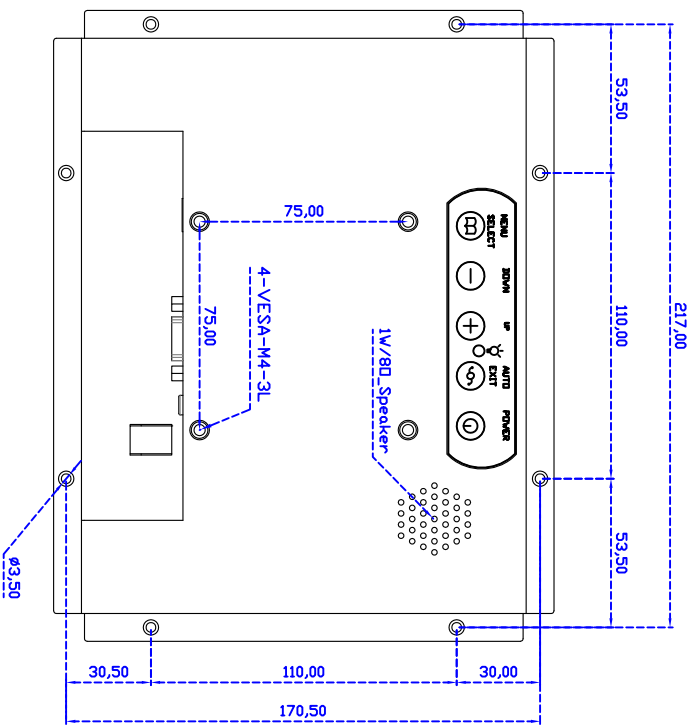

8" Embedded Touch Monitor.

AIM-TM0Pxxxx080-R21