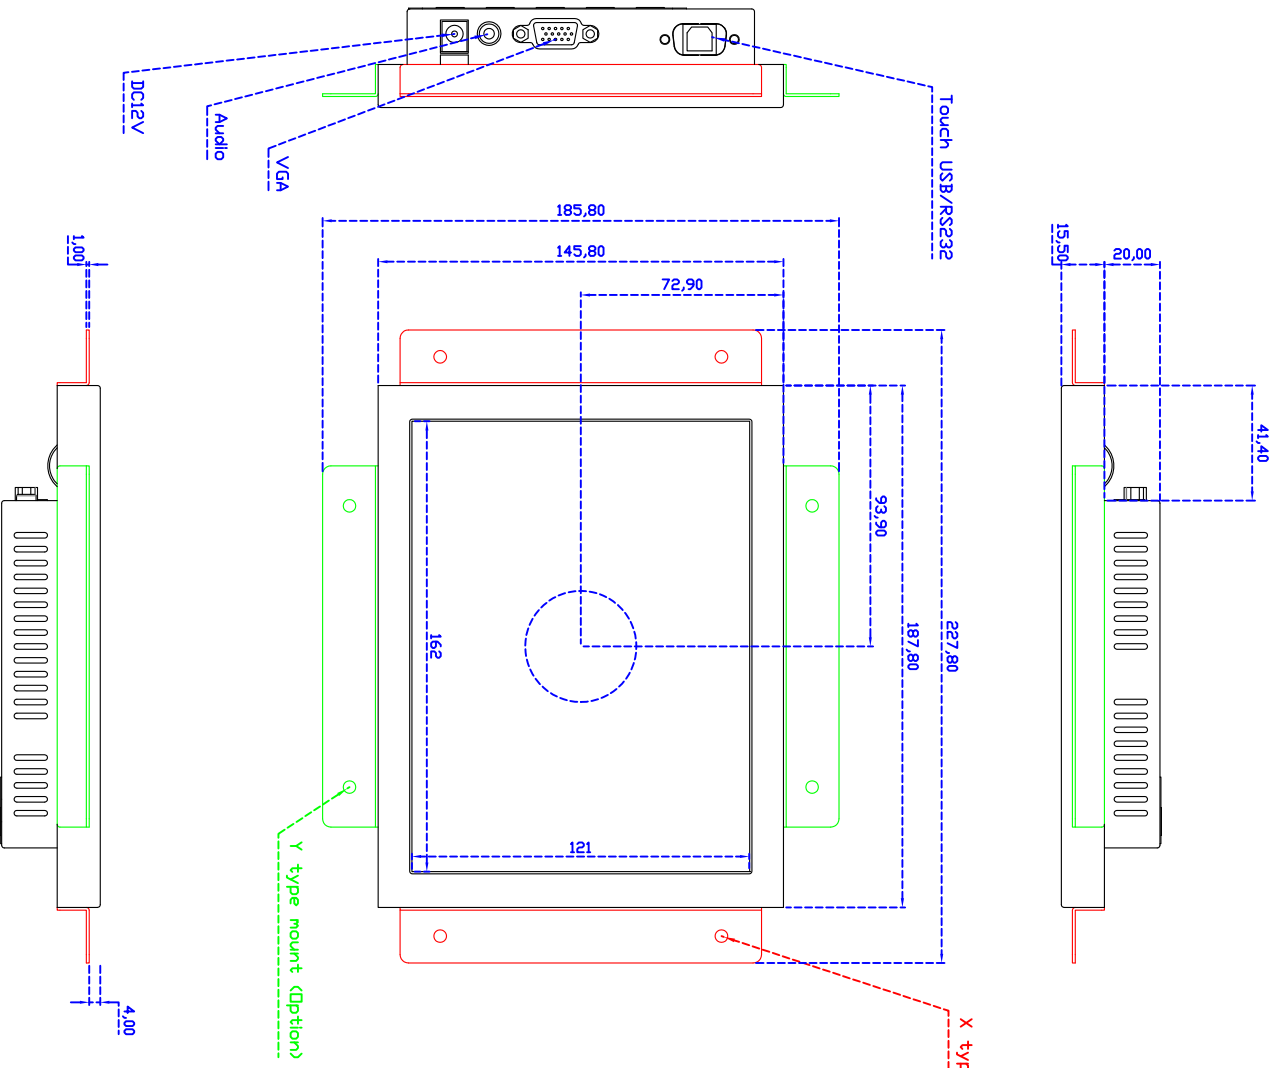

8" inch Embedded Touch Monitor (Projected capacitive Multi-Touch)

Display Specifications :

Active Area	162 × 121 mm
Pixel Pitch	0.05275 × 0.15825 mm
Brightness	300 cd/m ²
Contrast Ratio	700 : 1
Resolution	1024 × 768 (XGA)
Viewing Angle	L/R 150° ; U/D 150°
Response Time	10 ms (Tr + Tf)
Display Colors	262K
Display Modes	640×480 ; 800×600 ; 1024 × 768
Signal input	VGA ; Audio
Audio	1W (8Ω) ×1
OSD Keyboard	⊕Menu/Select ⊖ ⊕ ⊕Auto/Exit ⊕Power
Power Source	DC 12V ; ≤7w ; Standby ≤1w
Power Consumption	
Storage Operation	-20~60°C ; -10~50°C
VESA	75×75 mm
Casing Colors	Black
Casing Size Weight	227.8 × 145.8 × 35.5 mm ; 1.5 kg (W×H×D)
Carton gross weight	321 × 253 × 128 mm ; 2.8 kg (W×H×D)

Draw Test	Position and linearity verification
Controller	Support multiple controllers
Languages	English 、 Simple Chinese 、 Traditional Chinese 、 Japanese 、 French 、 German 、 Spanish 、 Korean 、 Arabic 、 Czech 、 Danish 、 Dutch 、 Greek 、 Hungarian 、 Italian 、 Norwegian 、 Russian 、 Polish 、 Portuguese 、 Slovenian 、 Swedish 、 Thai 、 Turkish
Mouse Emulator	Right / left button emulation. Auto Right / left Click (PDA function)
Touch Style	Drawing a Mode 、 button a Mode 、 Touch Off/ on Switch
Double Click	Configurable double click speed 、 Configurable double click area
Sound Modes	No sound 、 Touch down 、 Touch up
Display Support	display rotation 、 Support multiple monitors
Division Pattern Settings:	Support two halves and four parts with touch function, you can also create your own division patterns.
Edge compensation	Support edge compensation and you can also add your own numbers for it.
Support O.S	All Windows-32 bit O.S Windows7-8-10 ; XP-64 bit O.S Android ; A ll Linux ; MAC

Order information :

AIM-TMOPPCTU080-R01 : 【VGA/AUDIO/USB-TOUCH】
Accessory

AIM-TMOPPCTU080-R02 : 【VGA/AUDIO/RS232-TOUCH】
VGA Cable/AC90~260V Adapter/Power Cable/ USB or RS232 Cable/Audio Cable/Cleaning wipes/Driver Disk

3 Year Warranty
LCD Panel 1 Year

8" Embedded Touch Monitor,
 AIM-TMPPxxx080-R01