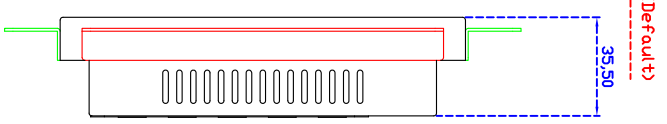

8" Embedded Touch Monitor,
AIM-TMPPxxx080-R01