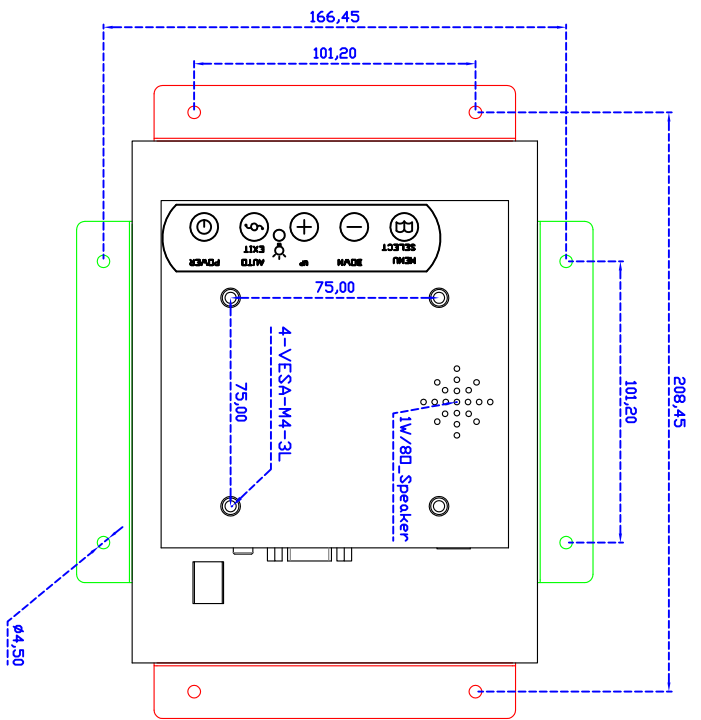

8" Embedded Touch Monitor,
AIM-TMPPxxx080-R01