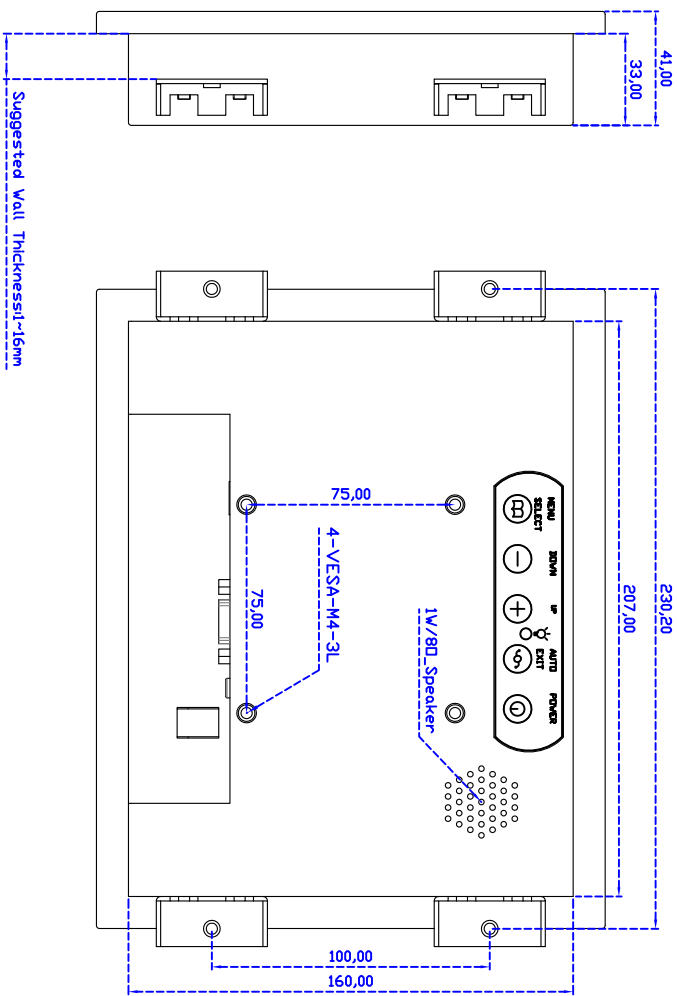

Order information :

AIM-PMPCTU080-R21 : 【VGA/AUDIO/USB-TOUCH】
Accessory

AIM-PMPCTU080-R22 : 【VGA/AUDIO/RS232-TOUCH】
VGA Cable/AC90~260V Adapter/Power Cable/ USB or RS232 Cable/Audio Cable/Cleaning wipes/Driver Disk

3 Year Warranty
LCD Panel 1 Year

DC12V
Audio
VGA
Touch USB/RS232

Suggested Wall Thickness: 16mm

8" Embedded Touch Monitor.

AIM-PMxxxx080-R21