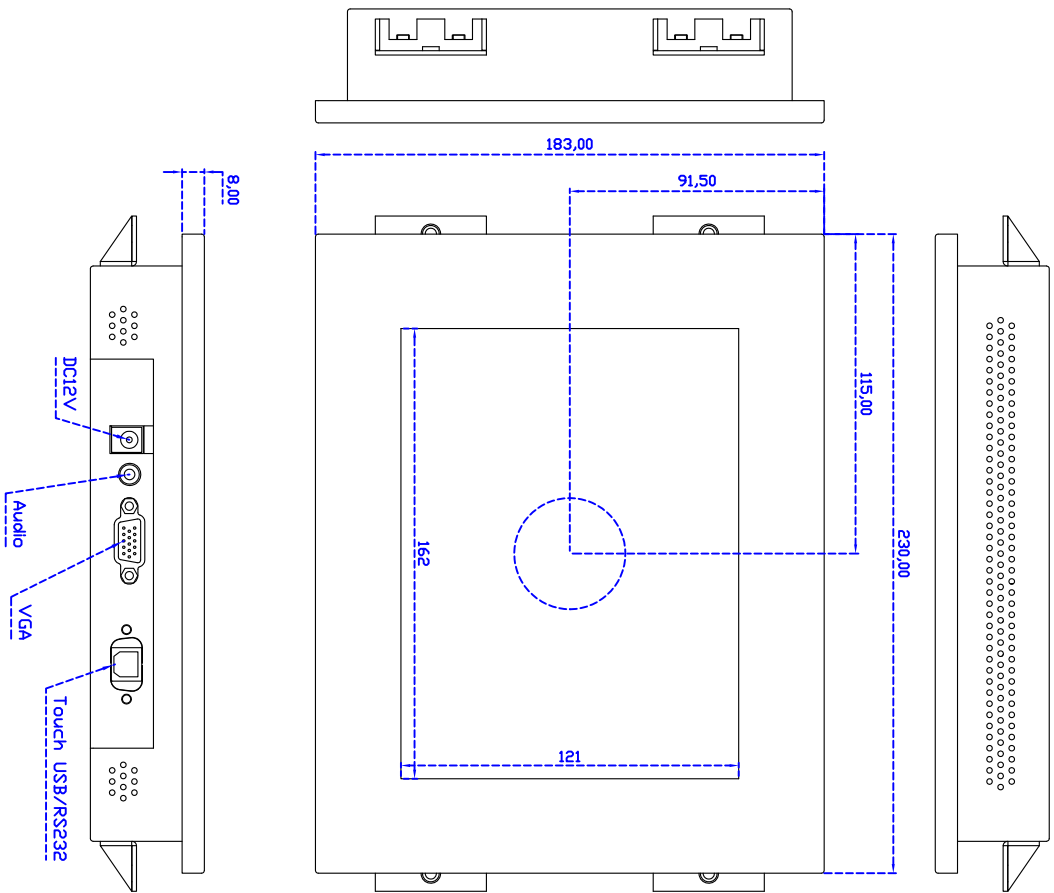

Order information :

AIM-PMPCTU080-R21 : 【VGA/AUDIO/USB-TOUCH】
Accessory

AIM-PMPCTU080-R22 : 【VGA/AUDIO/RS232-TOUCH】
VGA Cable/AC90~260V Adapter/Power Cable/ USB or RS232 Cable/Audio Cable/Cleaning wipes/Driver Disk

3 Year Warranty
LCD Panel 1 Year

DC12V
Audio
VGA
Touch USB/RS232

Suggested Wall Thickness: 16mm

8" Embedded Touch Monitor.

AIM-PMxxxx080-R21