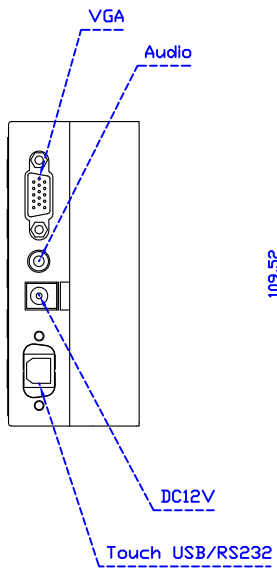

※AiM Touch has the right to update specs without further notice.

AIM-TMOPPCTU070-R15W

7" Projected capacitive Multi-Touch Monitor

Touch Feature :

Input Method	Capacitive stylus, Finger
Linearity	≤2.5mm
Surface	≥7H
Life Time	Unlimited
Application	Writing and Signature Capture Capability

Software Feature :

Draw Test	Position and linearity verification
Controller	Support multiple controllers
Languages	English · Simple Chinese · Traditional Chinese · Japanese · French · German · Spanish · Korean · Arabic · Czech · Danish · Dutch · Greek · Hungarian · Italian · Norwegian · Russian · Polish · Portuguese · Slovenian · Swedish · Thai · Turkish
Mouse Emulator	Right / left button emulation. Auto Right / left Click (PDA function)
Touch Style	Drawing a Mode · button a Mode · Touch Off/ on Switch
Double Click	Configurable double click speed · Configurable double click area
Sound Modes	No sound · Touch down · Touch up
Display Support	display rotation · Support multiple monitors
Division Pattern	Support two halves and four parts with touch function, you can also create your own division patterns.
Settings:	
Edge compensation	Support edge compensation and you can also add your own numbers for it.
Support O.S	All Windows-32/64bit O.S Android ; Linux ; MAC

AIM-TMPCTU070-R15W V

3 Year Warranty
LCD Panel 1 Year

7" Touch Monitor.
(VESA Mount)

AIM-TMxxxx070-R15W

7" Embedded Touch Monitor.
(Open Frame)

AIM-TM0Pxxxx070-R15W

7" Desktop Touch Monitor.
(POS Stand)

AIM-TMxxxx070-R015 V