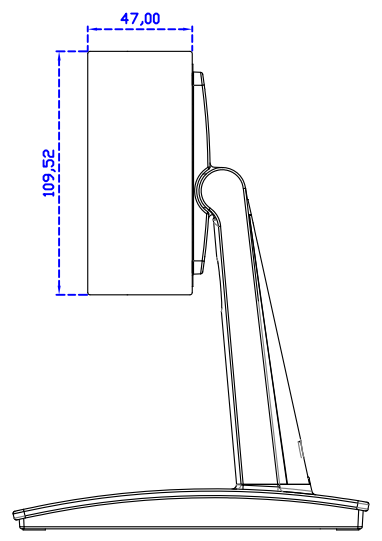

Active Area	154 × 85 mm
Pixel Pitch	0.1506 × 0.1432 mm
Brightness	500 cd/m ²
Contrast Ratio	800 : 1
Resolution	1024 x 600 (WXGA)
Viewing Angle	L/R150° ; U/D145°
Response Time	12ms (Tr+ Tf)
Display Colors	262K
Display Modes	640×480 ; 800×600 ; 1024×600
Signal input	VGA ; Audio
Speaker	1W (8Ω) × 1
OSD Keyboard	⊙Power ⊙Auto adjust ⊕ ⊖ ⊙Menu
Power Source	DC 12V (DC Jack Φ2.1mm)
Power Consumption	≤8w
Storage 、 Operation	-30~80°C ; -20~70°C
VESA	75×75 mm
Casing Colors	Black (OEM other colors)
Casing Size 、 Weight	172.88 × 109.52 × 47 mm ; 1 kg (W×H×D) (Without Stand)
Carton 、 gross weight	385 × 365 × 185 mm ; 2 kg (W×H×D)
Accessory	VGA cable / AC90~260V Adapter / Power cable / USB cable / Cleaning wiper / Driver Disk

Software Feature :

Draw Test	Position and linearity verification
Controller	Support multiple controllers
Languages	English · Simple Chinese · Traditional Chinese · Japanese · French · German · Spanish · Korean · Arabic · Czech · Danish · Dutch · Greek · Hungarian · Italian · Norwegian · Russian · Polish · Portuguese · Slovenian · Swedish · Thai · Turkish
Mouse Emulator	Right / left button emulation. Auto Right / left Click (PDA function)
Touch Style	Drawing a Mode · button a Mode · Touch Off/ on Switch
Double Click	Configurable double click speed · Configurable double click area
Sound Modes	No sound · Touch down · Touch up
Display Support	display rotation · Support multiple monitors
Division Pattern	Support two halves and four parts with touch function, you can also create your own division patterns.
Settings:	
Edge compensation	Support edge compensation and you can also add your own numbers for it.
Support O.S	All Windows-32/64bit O.S Android ; Linux ; MAC

AIM-TMPCTU070-R15W V

3 Year Warranty
LCD Panel 1 Year

7" Touch Monitor.
(VESA Mount)

AIM-TMxxxx070-R15W

7" Embedded Touch Monitor.
(Open Frame)

AIM-TM0Pxxxx070-R15W

7" Desktop Touch Monitor.
(POS Stand)

AIM-TMxxxx070-R015 V