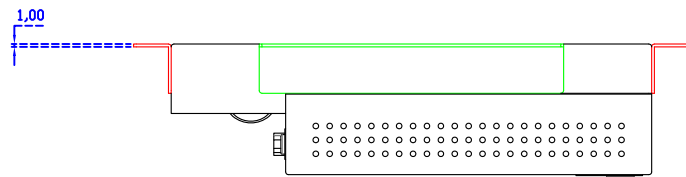

Software Feature :

Draw Test	Position and linearity verification
Controller	Support multiple controllers
Languages	English · Simple Chinese · Traditional Chinese · Japanese · French · German · Spanish · Korean · Arabic · Czech · Danish · Dutch · Greek · Hungarian · Italian · Norwegian · Russian · Polish · Portuguese · Slovenian · Swedish · Thai · Turkish
Mouse Emulator	Right / left button emulation. Auto Right / left Click (PDA function)
Touch Style	Drawing a Mode · button a Mode · Touch Off/ on Switch
Double Click	Configurable double click speed · Configurable double click area
Sound Modes	No sound · Touch down · Touch up
Display Support	display rotation · Support multiple monitors
Division Pattern	Support two halves and four parts with touch function, you can also create your own division patterns.
Settings:	
Edge compensation	Support edge compensation and you can also add your own numbers for it.
Support O.S	All Windows-32/64bit O.S Android ; Linux ; MAC

AIM-TMPCTU070-R15W V

3 Year Warranty
LCD Panel 1 Year

7" Touch Monitor.
(VESA Mount)

AIM-TMxxxx070-R15W

7" Embedded Touch Monitor.
(Open Frame)

AIM-TM0Pxxxx070-R15W

7" Desktop Touch Monitor.
(POS Stand)

AIM-TMxxxx070-R015 V