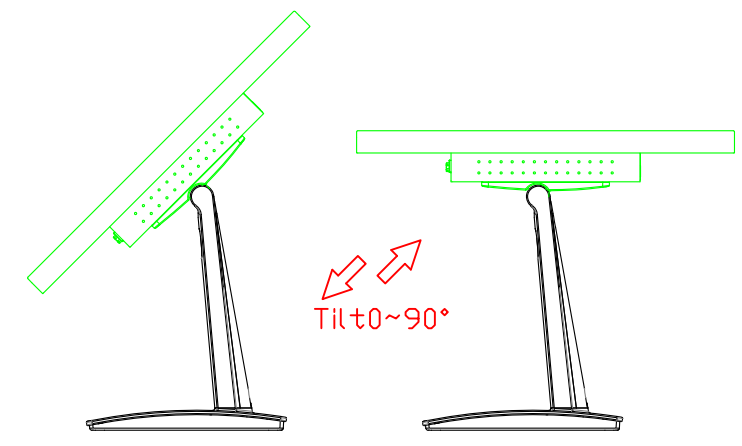

Software Feature :

Draw Test	Position and linearity verification
Controller	Support multiple controllers
Languages	English · Simple Chinese · Traditional Chinese · Japanese · French · German · Spanish · Korean · Arabic · Czech · Danish · Dutch · Greek · Hungarian · Italian · Norwegian · Russian · Polish · Portuguese · Slovenian · Swedish · Thai · Turkish
Mouse Emulator	Right / left button emulation. Auto Right / left Click (PDA function)
Touch Style	Drawing a Mode · button a Mode · Touch Off/ on Switch
Double Click	Configurable double click speed · Configurable double click area
Sound Modes	No sound · Touch down · Touch up
Display Support	display rotation · Support multiple monitors
Division Pattern	Support two halves and four parts with touch function, you can also create your own division patterns.
Settings:	
Edge compensation	Support edge compensation and you can also add your own numbers for it.
Support O.S	All Windows-32/64bit O.S Android ; Linux ; MAC

AIM-TMPCTU070-R15W V

3 Year Warranty
LCD Panel 1 Year

7" Touch Monitor.
(VESA Mount)

AIM-TMxxxx070-R15W

7" Embedded Touch Monitor.
(Open Frame)

AIM-TM0Pxxxx070-R15W

7" Desktop Touch Monitor.
(POS Stand)

AIM-TMxxxx070-R015 V