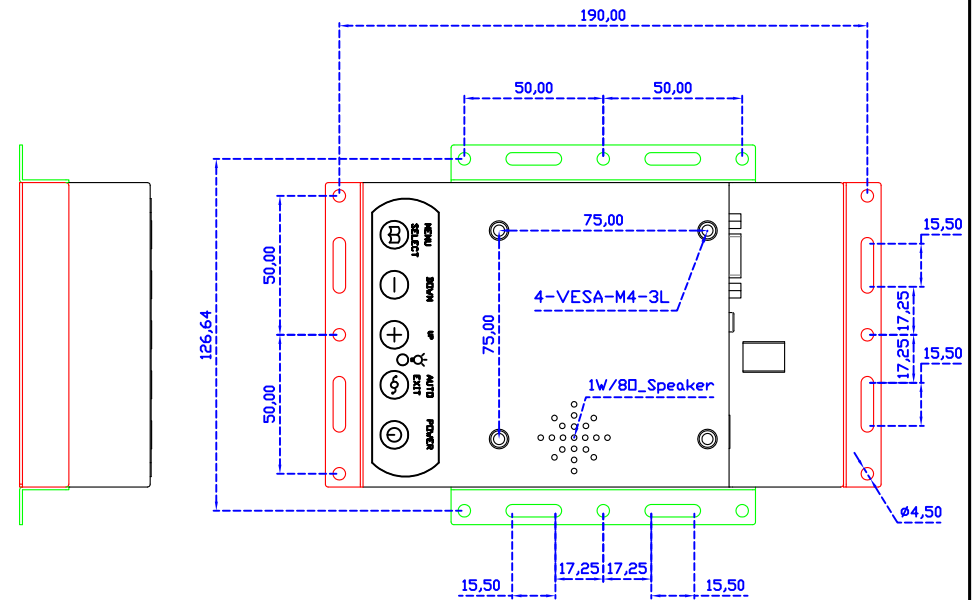

Active Area	154 × 85 mm
Pixel Pitch	0.1506 × 0.1432 mm
Brightness	500 cd/m ²
Contrast Ratio	800 : 1
Resolution	1024 x 600 (WXGA)
Viewing Angle	L/R150° ; U/D145°
Response Time	12ms (Tr+ Tf)
Display Colors	262K
Display Modes	640×480 ; 800×600 ; 1024×600
Signal input	VGA ; Audio
Speaker	1W (8Ω) × 1
OSD Keyboard	⊙Power ⊙Auto adjust ⊕ ⊖ ⊙Menu
Power Source	DC 12V (DC Jack Φ2.1mm)
Power Consumption	≤8w
Storage 、 Operation	-30~80°C ; -20~70°C
VESA	75×75 mm
Casing Colors	Black (OEM other colors)
Casing Size 、 Weight	172.88 × 109.52 × 47 mm ; 1 kg (W×H×D) (Without Stand)
Carton 、 gross weight	385 × 365 × 185 mm ; 2 kg (W×H×D)
Accessory	VGA cable / AC90~260V Adapter / Power cable / USB cable / Cleaning wiper / Driver Disk

Software Feature :

Draw Test	Position and linearity verification
Controller	Support multiple controllers
Languages	English · Simple Chinese · Traditional Chinese · Japanese · French · German · Spanish · Korean · Arabic · Czech · Danish · Dutch · Greek · Hungarian · Italian · Norwegian · Russian · Polish · Portuguese · Slovenian · Swedish · Thai · Turkish
Mouse Emulator	Right / left button emulation. Auto Right / left Click (PDA function)
Touch Style	Drawing a Mode · button a Mode · Touch Off/ on Switch
Double Click	Configurable double click speed · Configurable double click area
Sound Modes	No sound · Touch down · Touch up
Display Support	display rotation · Support multiple monitors
Division Pattern	Support two halves and four parts with touch function, you can also create your own division patterns.
Settings:	
Edge compensation	Support edge compensation and you can also add your own numbers for it.
Support O.S	All Windows-32/64bit O.S Android ; Linux ; MAC

AIM-TMPCTU070-R15W V

3 Year Warranty
LCD Panel 1 Year

7" Touch Monitor.
(VESA Mount)

AIM-TMxxxx070-R15W

7" Embedded Touch Monitor.
(Open Frame)

AIM-TM0Pxxxx070-R15W

7" Desktop Touch Monitor.
(POS Stand)

AIM-TMxxxx070-R015 V