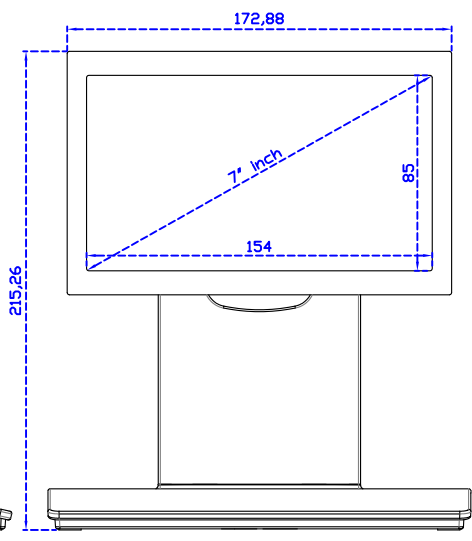

Active Area	154 × 85 mm
Pixel Pitch	0.1506 × 0.1432 mm
Brightness	500 cd/m ²
Contrast Ratio	800 : 1
Resolution	1024 x 600 (WXGA)
Viewing Angle	L/R150° ; U/D145°
Response Time	12ms (Tr+ Tf)
Display Colors	262K
Display Modes	640×480 ; 800×600 ; 1024×600
Signal input	VGA ; Audio
Speaker	1W (8Ω) × 1
OSD Keyboard	⊙Power ⊙Auto adjust ⊕ ⊖ ⊙Menu
Power Source	DC 12V (DC Jack Φ2.1mm)
Power Consumption	≤8w
Storage 、 Operation	-30~80°C ; -20~70°C
VESA	75×75 mm
Casing Colors	Black (OEM other colors)
Casing Size 、 Weight	172.88 × 109.52 × 47 mm ; 1 kg (W×H×D) (Without Stand)
Carton 、 gross weight	385 × 365 × 185 mm ; 2 kg (W×H×D)
Accessory	VGA cable / AC90~260V Adapter / Power cable / USB cable / Cleaning wiper / Driver Disk

Software Feature :

Draw Test	Position and linearity verification
Controller	Support multiple controllers
Languages	English · Simple Chinese · Traditional Chinese · Japanese · French · German · Spanish · Korean · Arabic · Czech · Danish · Dutch · Greek · Hungarian · Italian · Norwegian · Russian · Polish · Portuguese · Slovenian · Swedish · Thai · Turkish
Mouse Emulator	Right / left button emulation. Auto Right / left Click (PDA function)
Touch Style	Drawing a Mode · button a Mode · Touch Off/ on Switch
Double Click	Configurable double click speed · Configurable double click area
Sound Modes	No sound · Touch down · Touch up
Display Support	display rotation · Support multiple monitors
Division Pattern	Support two halves and four parts with touch function, you can also create your own division patterns.
Settings:	
Edge compensation	Support edge compensation and you can also add your own numbers for it.
Support O.S	All Windows-32/64bit O.S Android ; Linux ; MAC

AIM-TMPCTU070-R15W V

3 Year Warranty
LCD Panel 1 Year

7" Touch Monitor.
(VESA Mount)

AIM-TMxxxx070-R15W

7" Embedded Touch Monitor.
(Open Frame)

AIM-TM0Pxxxx070-R15W

7" Desktop Touch Monitor.
(POS Stand)

AIM-TMxxxx070-R015 V