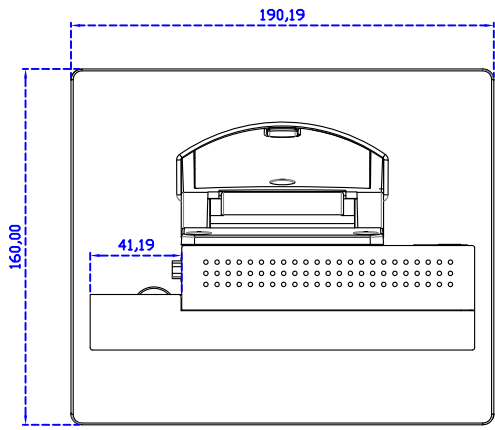

Active Area	154 × 85 mm
Pixel Pitch	0.1506 × 0.1432 mm
Brightness	500 cd/m ²
Contrast Ratio	800 : 1
Resolution	1024 x 600 (WXGA)
Viewing Angle	L/R150° ; U/D145°
Response Time	12ms (Tr+ Tf)
Display Colors	262K
Display Modes	640×480 ; 800×600 ; 1024×600
Signal input	VGA ; Audio
Speaker	1W (8Ω) × 1
OSD Keyboard	⊙Power ⊙Auto adjust ⊕ ⊖ ⊙Menu
Power Source	DC 12V (DC Jack Φ2.1mm)
Power Consumption	≤8w
Storage 、 Operation	-30~80°C ; -20~70°C
VESA	75×75 mm
Casing Colors	Black (OEM other colors)
Casing Size 、 Weight	172.88 × 109.52 × 47 mm ; 1 kg (W×H×D) (Without Stand)
Carton 、 gross weight	385 × 365 × 185 mm ; 2 kg (W×H×D)
Accessory	VGA cable / AC90~260V Adapter / Power cable / USB cable / Cleaning wiper / Driver Disk

AIM-TMPCTU070-R15W V

3 Year Warranty
LCD Panel 1 Year

7" Touch Monitor.
(VESA Mount)

AIM-TMxxxx070-R15W

7" Embedded Touch Monitor.
(Open Frame)

AIM-TM0Pxxxx070-R15W

7" Desktop Touch Monitor.
(POS Stand)

AIM-TMxxxx070-R015 V