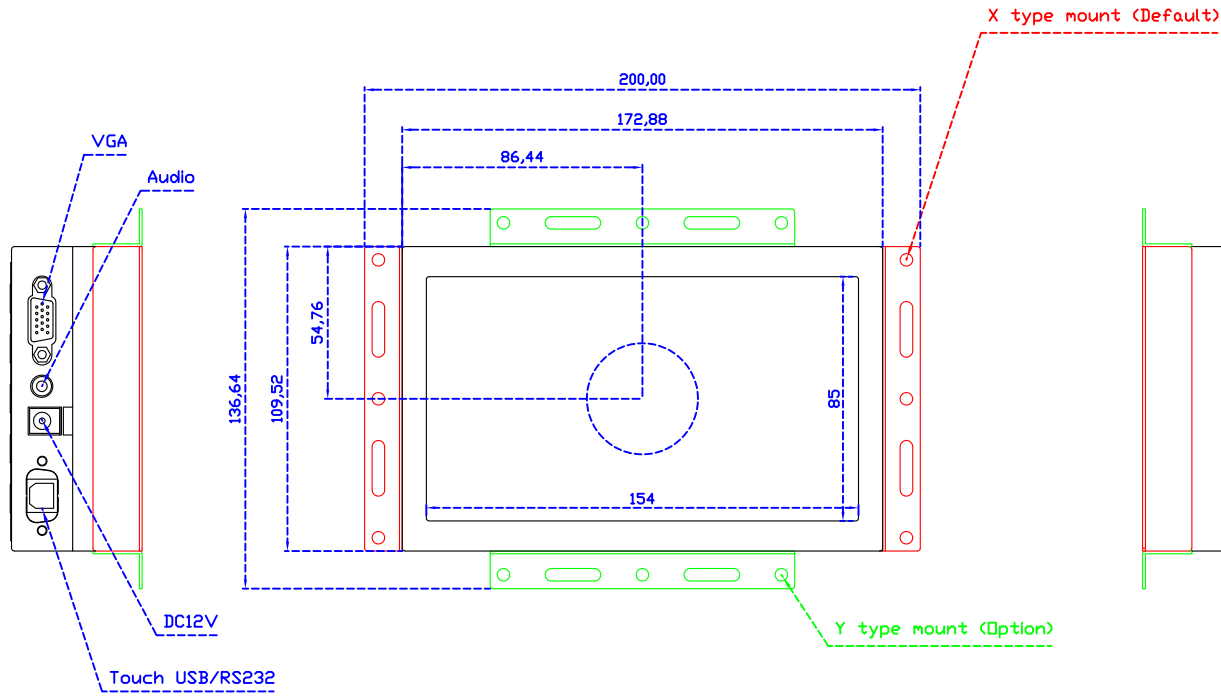

Active Area	154 × 85 mm
Pixel Pitch	0.1506 × 0.1432 mm
Brightness	500 cd/m ²
Contrast Ratio	800 : 1
Resolution	1024 x 600 (WXGA)
Viewing Angle	L/R150° ; U/D145°
Response Time	12ms (Tr+ Tf)
Display Colors	262K
Display Modes	640×480 ; 800×600 ; 1024×600
Signal input	VGA ; Audio
Speaker	1W (8Ω) × 1
OSD Keyboard	⊙Power ⊙Auto adjust ⊕ ⊖ ⊙Menu
Power Source	DC 12V (DC Jack Φ2.1mm)
Power Consumption	≤8w
Storage 、 Operation	-30~80°C ; -20~70°C
VESA	75×75 mm
Casing Colors	Black (OEM other colors)
Casing Size 、 Weight	172.88 × 109.52 × 47 mm ; 1 kg (W×H×D) (Without Stand)
Carton 、 gross weight	385 × 365 × 185 mm ; 2 kg (W×H×D)
Accessory	VGA cable / AC90~260V Adapter / Power cable / USB cable / Cleaning wiper / Driver Disk

Software Feature :

Draw Test	Position and linearity verification
Controller	Support multiple controllers
Languages	English · Simple Chinese · Traditional Chinese · Japanese · French · German · Spanish · Korean · Arabic · Czech · Danish · Dutch · Greek · Hungarian · Italian · Norwegian · Russian · Polish · Portuguese · Slovenian · Swedish · Thai · Turkish
Mouse Emulator	Right / left button emulation. Auto Right / left Click (PDA function)
Touch Style	Drawing a Mode · button a Mode · Touch Off/ on Switch
Double Click	Configurable double click speed · Configurable double click area
Sound Modes	No sound · Touch down · Touch up
Display Support	display rotation · Support multiple monitors
Division Pattern	Support two halves and four parts with touch function, you can also create your own division patterns.
Settings:	
Edge compensation	Support edge compensation and you can also add your own numbers for it.
Support O.S	All Windows-32/64bit O.S Android ; Linux ; MAC

AIM-TMPCTU070-R15W V

3 Year Warranty
LCD Panel 1 Year

7" Touch Monitor.
(VESA Mount)

AIM-TMxxxx070-R15W

7" Embedded Touch Monitor.
(Open Frame)

AIM-TM0Pxxxx070-R15W

7" Desktop Touch Monitor.
(POS Stand)

AIM-TMxxxx070-R015 V