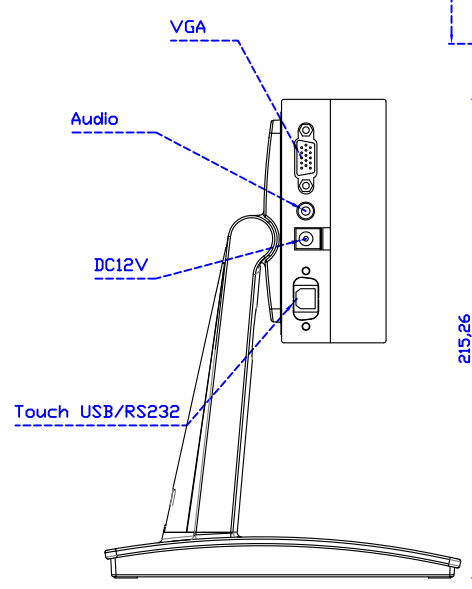

Active Area	154 × 85 mm
Pixel Pitch	0.1506 × 0.1432 mm
Brightness	500 cd/m ²
Contrast Ratio	800 : 1
Resolution	1024 x 600 (WXGA)
Viewing Angle	L/R150° ; U/D145°
Response Time	12ms (Tr+ Tf)
Display Colors	262K
Display Modes	640×480 ; 800×600 ; 1024×600
Signal input	VGA ; Audio
Speaker	1W (8Ω) × 1
OSD Keyboard	⊙Power ⊙Auto adjust ⊕ ⊖ ⊙Menu
Power Source	DC 12V (DC Jack Φ2.1mm)
Power Consumption	≤8w
Storage 、 Operation	-30~80°C ; -20~70°C
VESA	75×75 mm
Casing Colors	Black (OEM other colors)
Casing Size 、 Weight	172.88 × 109.52 × 47 mm ; 1 kg (W×H×D) (Without Stand)
Carton 、 gross weight	385 × 365 × 185 mm ; 2 kg (W×H×D)
Accessory	VGA cable / AC90~260V Adapter / Power cable / USB cable / Cleaning wiper / Driver Disk

Software Feature :

Draw Test	Position and linearity verification
Controller	Support multiple controllers
Languages	English · Simple Chinese · Traditional Chinese · Japanese · French · German · Spanish · Korean · Arabic · Czech · Danish · Dutch · Greek · Hungarian · Italian · Norwegian · Russian · Polish · Portuguese · Slovenian · Swedish · Thai · Turkish
Mouse Emulator	Right / left button emulation. Auto Right / left Click (PDA function)
Touch Style	Drawing a Mode · button a Mode · Touch Off/ on Switch
Double Click	Configurable double click speed · Configurable double click area
Sound Modes	No sound · Touch down · Touch up
Display Support	display rotation · Support multiple monitors
Division Pattern	Support two halves and four parts with touch function, you can also create your own division patterns.
Settings:	
Edge compensation	Support edge compensation and you can also add your own numbers for it.
Support O.S	All Windows-32/64bit O.S Android ; Linux ; MAC

AIM-TMPCTU070-R15W V

3 Year Warranty
LCD Panel 1 Year

7" Touch Monitor.
(VESA Mount)

AIM-TMxxxx070-R15W

7" Embedded Touch Monitor.
(Open Frame)

AIM-TM0Pxxxx070-R15W

7" Desktop Touch Monitor.
(POS Stand)

AIM-TMxxxx070-R015 V