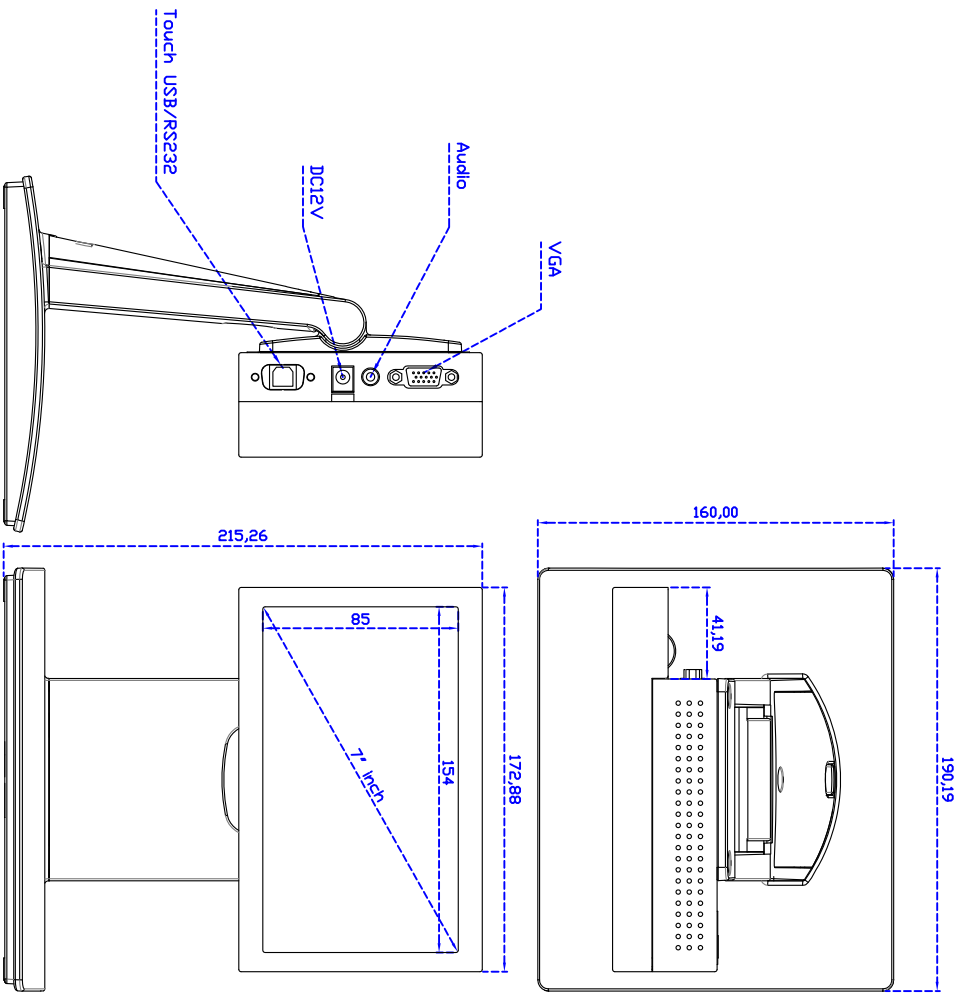

### Display Specifications :

Active Area	154 × 85 mm
Pixel Pitch	0.1506(W) × 0.1432(H) mm
Brightness	500 cd/m <sup>2</sup>
Contrast Ratio	800 : 1
Resolution	1024 × 600 ( WXGA )
Viewing Angle	L/R 150° ; U/D145°
Response Time	12.5 ms ( Tr + Tf )
Display Colors	262K
Display Modes	640×480 ; 800×600 ; 1024×600
Signal input	VGA ; Audio
Mini-Audio out	1W ( 8Ω ) × 1
OSD Keyboard	⊙ Menu/Select ⊙ - ⊙ + ⊙ Auto/Exit ⊙ Power
Power Source	DC 12V ; ≤8w ; Standby ≤1w
Power Consumption	
Storage · Operation	-30~80°C ; -20~70°C
VESA	75×75 mm
Casing Colors	Black
Casing Size · Weight	172.88 × 109.52 × 47 mm ; 1.8kg ( W×H×D )
Carton · gross weight	385 × 365 × 185 mm ; 2.8kg ( W×H×D )

### Software Feature :

Draw Test	Position and linearity verification
Controller	Support multiple controllers
Languages	English · Simple Chinese · Traditional Chinese · Japanese · French · German · Spanish · Korean · Arabic · Czech · Danish · Dutch · Greek · Hungarian · Italian · Norwegian · Russian · Polish · Portuguese · Slovenian · Swedish · Thai · Turkish
Mouse Emulator	Right / left button emulation. Auto Right / left Click ( PDA function )
Touch Style	Drawing a Mode · button a Mode · Touch Off/ on Switch
Double Click	Configurable double click speed · Configurable double click area
Sound Modes	No sound · Touch down · Touch up
Display Support	display rotation · Support multiple monitors
Division Pattern Settings:	Support two halves and four parts with touch function, you can also create your own division patterns.
Edge compensation	Support edge compensation and you can also add your own numbers for it.
Support O.S	All Windows-32 bit O.S Windows7-8-10 ; XP-64 bit O.S Android ; A II Linux ; MAC

### Order Information :

AIM-TMPCTU070-R15WV : [VGA/AUDIO/USB-TOUCH]	AIM-TMPCTU070-R16WV : [VGA/AUDIO/RS232-TOUCH]
Accessory	VGA Cable/Audio Cable/Power Cable/AC90~260V Adapter/USB or RS232 Cable/Cleaning wipes/Driver Disk