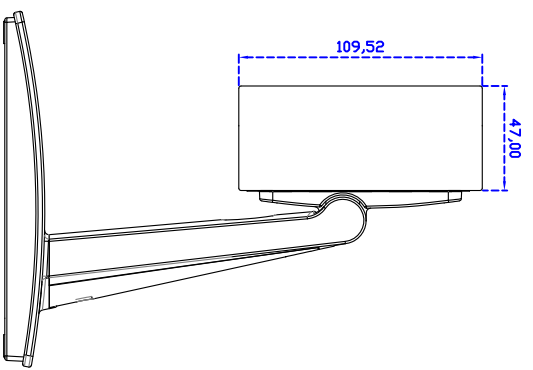

### Display Specifications :

Active Area	154 × 85 mm
Pixel Pitch	0.1506(W) × 0.1432(H) mm
Brightness	500 cd/m <sup>2</sup>
Contrast Ratio	800 : 1
Resolution	1024 × 600 ( WXGA )
Viewing Angle	L/R 150° ; U/D145°
Response Time	12.5 ms ( Tr + Tf )
Display Colors	262K
Display Modes	640×480 ; 800×600 ; 1024×600
Signal input	VGA ; Audio
Mini-Audio out	1W ( 8Ω ) × 1
OSD Keyboard	⊙ Menu/Select ⊙ - ⊙ + ⊙ Auto/Exit ⊙ Power
Power Source	DC 12V ; ≤8w ; Standby ≤1w
Power Consumption	
Storage · Operation	-30~80°C ; -20~70°C
VESA	75×75 mm
Casing Colors	Black
Casing Size · Weight	172.88 × 109.52 × 47 mm ; 1.8kg ( W×H×D )
Carton · gross weight	385 × 365 × 185 mm ; 2.8kg ( W×H×D )

### Software Feature :

Draw Test	Position and linearity verification
Controller	Support multiple controllers
Languages	English · Simple Chinese · Traditional Chinese · Japanese · French · German · Spanish · Korean · Arabic · Czech · Danish · Dutch · Greek · Hungarian · Italian · Norwegian · Russian · Polish · Portuguese · Slovenian · Swedish · Thai · Turkish
Mouse Emulator	Right / left button emulation. Auto Right / left Click ( PDA function )
Touch Style	Drawing a Mode · button a Mode · Touch Off/ on Switch
Double Click	Configurable double click speed · Configurable double click area
Sound Modes	No sound · Touch down · Touch up
Display Support	display rotation · Support multiple monitors
Division Pattern Settings:	Support two halves and four parts with touch function, you can also create your own division patterns.
Edge compensation	Support edge compensation and you can also add your own numbers for it.
Support O.S	All Windows-32 bit O.S Windows7-8-10 ; XP-64 bit O.S Android ; A II Linux ; MAC

### Order Information :

AIM-TMPCTU070-R15WV : [VGA/AUDIO/USB-TOUCH]	AIM-TMPCTU070-R16WV : [VGA/AUDIO/RS232-TOUCH]
Accessory	VGA Cable/Audio Cable/Power Cable/AC90~260V Adapter/USB or RS232 Cable/Cleaning wipes/Driver Disk