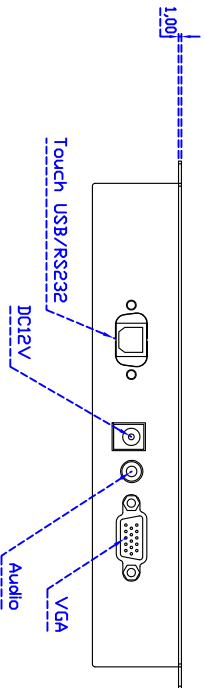

7" Embedded Touch Monitor.

AIM-TM0Pxxxx070-R21W/R23W