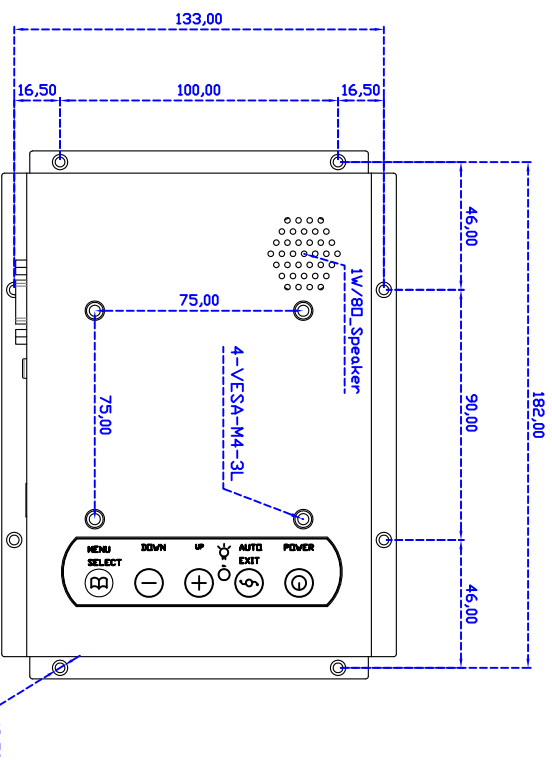

7" Embedded Touch Monitor.

AIM-TM0Pxxxx070-R21W/R23W