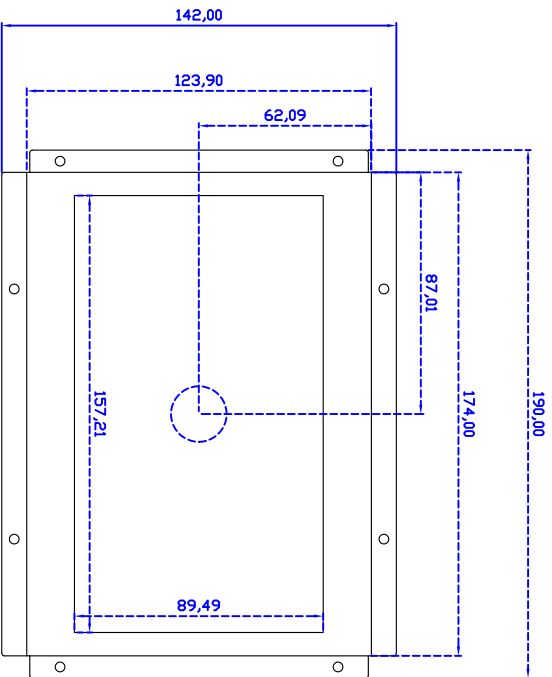

7" Embedded Touch Monitor.

AIM-TM0Pxxxx070-R21W/R23W