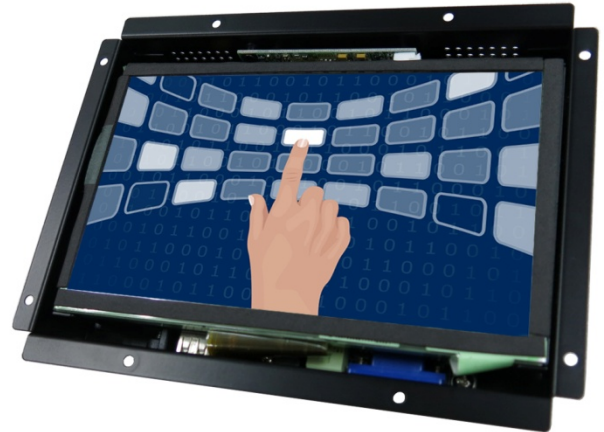

7" inch Embedded Touch Monitor (Projected capacitive Multi-Touch)

Products application :

- POS Terminal
- Industrial PC
- Kiosk
- Gaming
- Medical apparatus
- Personal computer
- Mobile GPS
- Office automation
- Security system of the house
- Car-mounted amusement
- Military equipment
- Communicate

7" inch Embedded Touch Monitor (Projected capacitive Multi-Touch)

Display Specifications :

Active Area	154 × 85 mm
Pixel Pitch	0.1506(W) × 0.1432(H) mm
Brightness	500 cd/m ²
Contrast Ratio	800 : 1
Resolution	1024 × 600 (WXGA)
Viewing Angle	L/R 150° ; U/D145°
Response Time	12.5 ms (Tr + Tf)
Display Colors	262K
Display Modes	640×480 ; 800×600 ; 1024×600
Signal input	VGA ; Audio
Mini-Audio out	1W (8Ω) × 1
OSD Keyboard	⊙ Menu/Select ⊙ - ⊙ + ⊙ Auto/Exit ⊙ Power
Power Source	DC 12V ; ≤8w ; Standby ≤1w
Power Consumption	
Storage \ Operation	-30~80°C ; -20~70°C
VESA	75×75 mm
Casing Colors	Black
Casing Size \ Weight	190 × 142 × 32 mm ; 0.85kg (W×H×D)
Carton \ gross weight	315 × 150 × 295 mm ; 2.04kg (W×H×D)

Draw Test	Position and linearity verification
Controller	Support multiple controllers
Languages	English \ Simple Chinese \ Traditional Chinese \ Japanese \ French \ German \ Spanish \ Korean \ Arabic \ Czech \ Danish \ Dutch \ Greek \ Hungarian \ Italian \ Norwegian \ Russian \ Polish \ Portuguese \ Slovenian \ Swedish \ Thai \ Turkish
Mouse Emulator	Right / left button emulation. Auto Right / left Click (PDA function)
Touch Style	Drawing a Mode \ button a Mode \ Touch Off/ on Switch
Double Click	Configurable double click speed \ Configurable double click area
Sound Modes	No sound \ Touch down \ Touch up
Display Support	display rotation \ Support multiple monitors
Division Pattern Settings:	Support two halves and four parts with touch function, you can also create your own division patterns.
Edge compensation	Support edge compensation and you can also add your own numbers for it.
Support O.S	All Windows-32 bit O.S Windows7-8-10 ; XP-64 bit O.S Android ; A ll Linux ; MAC