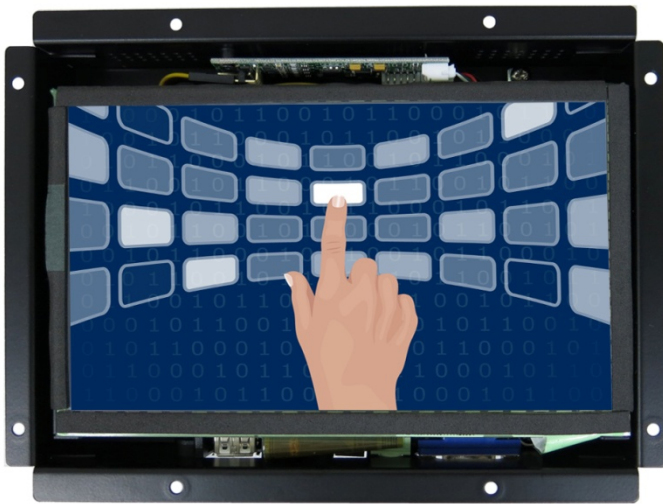

7" inch Embedded Touch Monitor (Projected capacitive Multi-Touch)

Products application :

- POS Terminal
- Industrial PC
- Kiosk
- Gaming
- Medical apparatus
- Personal computer
- Mobile GPS
- Office automation
- Security system of the house
- Car-mounted amusement
- Military equipment
- Communicate

7" inch Embedded Touch Monitor (Projected capacitive Multi-Touch)

Display Specifications :

Active Area	154 × 85 mm
Pixel Pitch	0.1506(W) × 0.1432(H) mm
Brightness	500 cd/m ²
Contrast Ratio	800 : 1
Resolution	1024 × 600 (WXGA)
Viewing Angle	L/R 150° ; U/D145°
Response Time	12.5 ms (Tr + Tf)
Display Colors	262K
Display Modes	640×480 ; 800×600 ; 1024×600
Signal input	VGA ; Audio
Mini-Audio out	1W (8Ω) × 1
OSD Keyboard	⊙ Menu/Select ⊙ - ⊙ + ⊙ Auto/Exit ⊙ Power
Power Source	DC 12V ; ≤8w ; Standby ≤1w
Power Consumption	
Storage \ Operation	-30~80°C ; -20~70°C
VESA	75×75 mm
Casing Colors	Black
Casing Size \ Weight	190 × 142 × 32 mm ; 0.85kg (W×H×D)
Carton \ gross weight	315 × 150 × 295 mm ; 2.04kg (W×H×D)

Draw Test	Position and linearity verification
Controller	Support multiple controllers
Languages	English \ Simple Chinese \ Traditional Chinese \ Japanese \ French \ German \ Spanish \ Korean \ Arabic \ Czech \ Danish \ Dutch \ Greek \ Hungarian \ Italian \ Norwegian \ Russian \ Polish \ Portuguese \ Slovenian \ Swedish \ Thai \ Turkish
Mouse Emulator	Right / left button emulation. Auto Right / left Click (PDA function)
Touch Style	Drawing a Mode \ button a Mode \ Touch Off/ on Switch
Double Click	Configurable double click speed \ Configurable double click area
Sound Modes	No sound \ Touch down \ Touch up
Display Support	display rotation \ Support multiple monitors
Division Pattern Settings:	Support two halves and four parts with touch function, you can also create your own division patterns.
Edge compensation	Support edge compensation and you can also add your own numbers for it.
Support O.S	All Windows-32 bit O.S Windows7-8-10 ; XP-64 bit O.S Android ; A ll Linux ; MAC