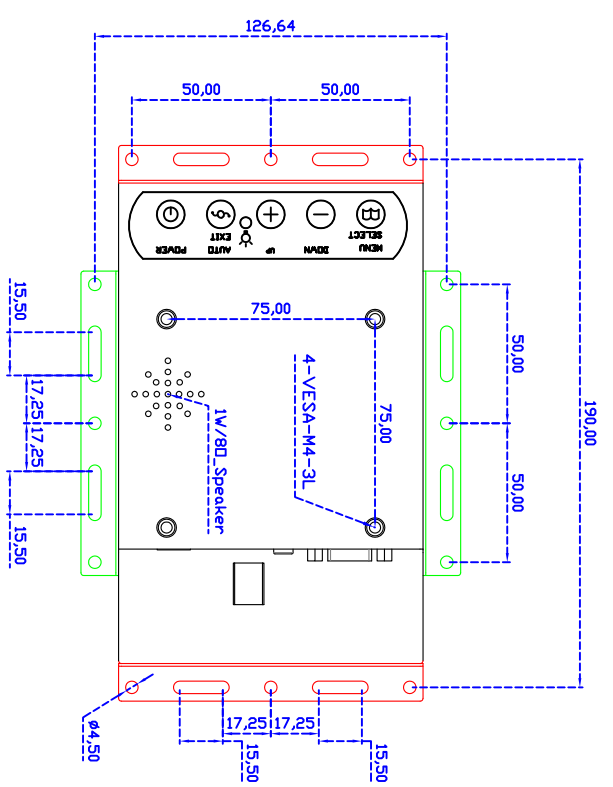

7" Embedded Touch Monitor.

AIM-TM0Pxxxx070-R05W/R15W