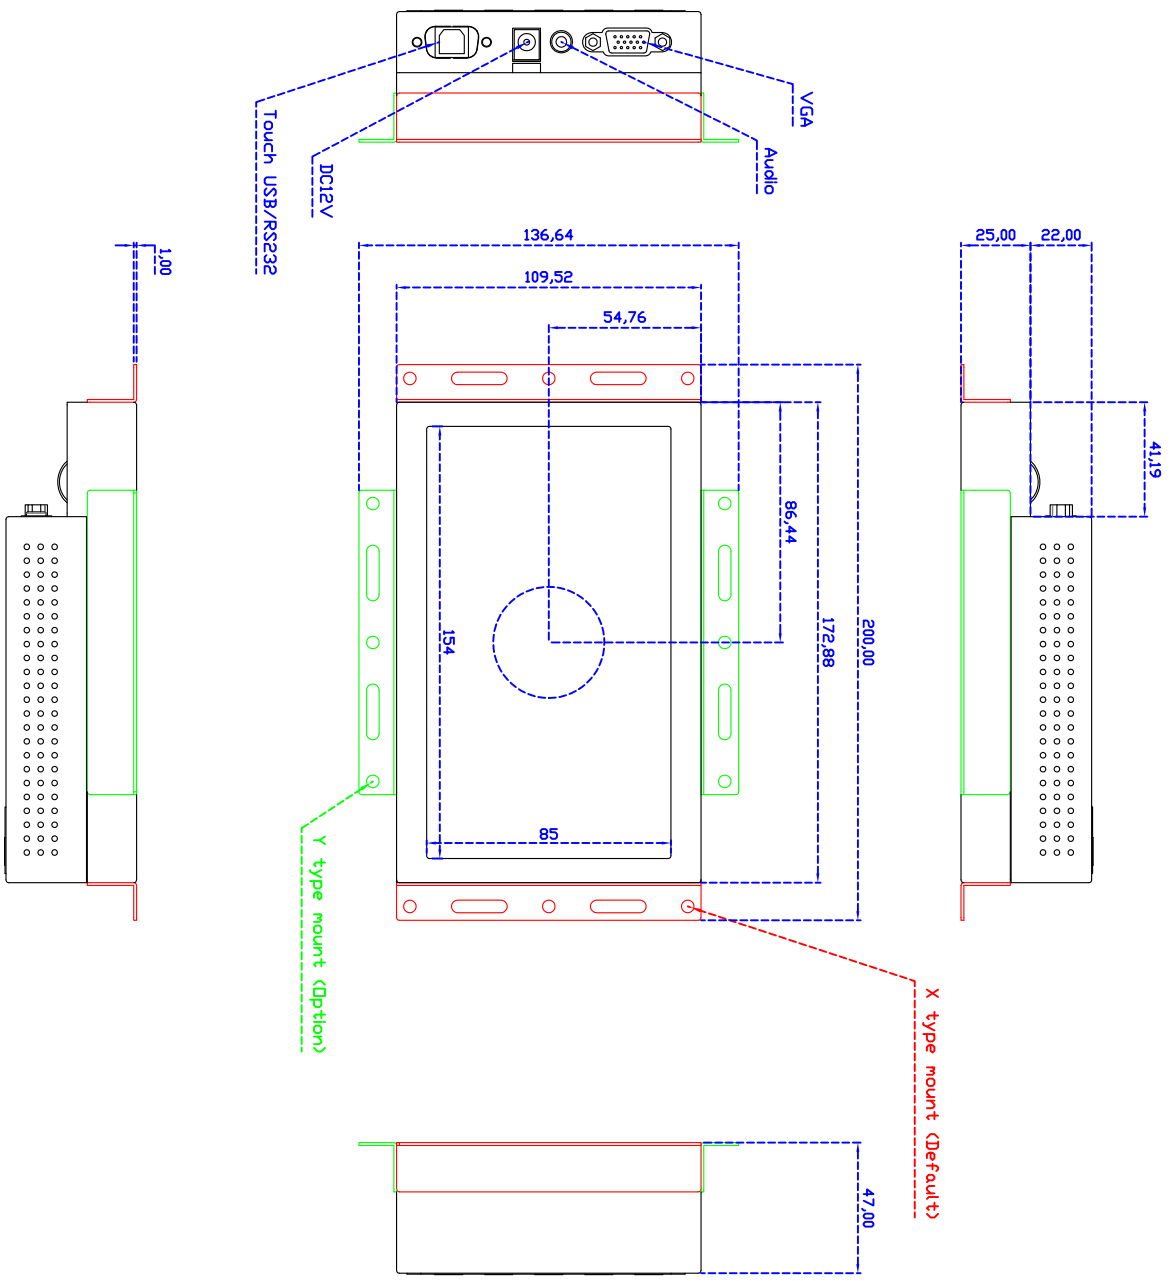

7" Embedded Touch Monitor.

AIM-TM0Pxxxx070-R05W/R15W