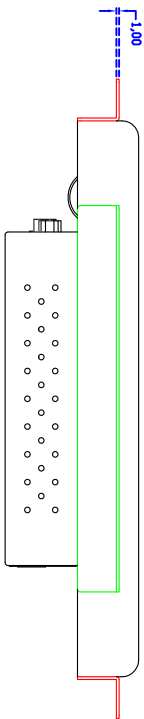

X type mount (Default)

Y type mount (Option)

7" Embedded Touch Monitor.

AIM-TMOPIR070-R01W