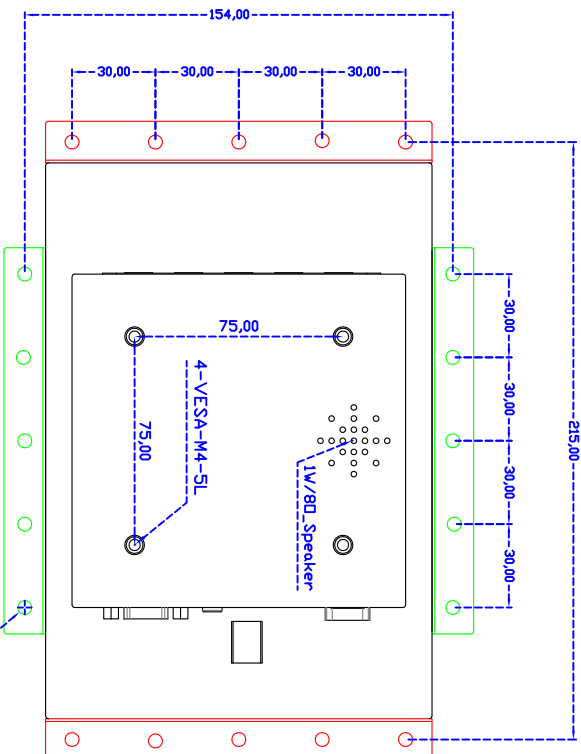

7" inch Embedded Touch Monitor (Infrared Ray Multi-Touch)

Display Specifications :

Active Area	152 × 91 mm
Pixel Pitch	0.1905 × 0.1905 mm
Brightness	400 cd/m ²
Contrast Ratio	1000 : 1
Resolution	800 x 480 (WVGA)
Viewing Angle	L/R 160° ; U/D 160°
Response Time	30 ms (Tr + Tf)
Display Colors	262K
Display Modes	640×480 ; 800×480 ; 800×600
Signal input	VGA ; Audio in
Mini-Audio out	1W (8Ω) × 1
OSD Keyboard	⊙ Menu/Select ⊙ - ⊙ + ⊙ Auto/Exit ⊙ Power
Power Source	DC 12V ; ≤10w ; Standby ≤1w
Power Consumption	
Storage \ Operation	-30~85°C ; -30~85°C
VESA	75×75 mm
Casing Colors	Black
Casing Size \ Weight	200 × 139 × 48 mm ; 1.8kg (W×H×D)
Carton \ gross weight	385 × 365 × 185 mm ; 3.5kg (W×H×D)

Touch Feature :

Input Method	It detects anything that blocks lights
Linearity	≤2.5mm
Surface	≥7H
Life Time	Unlimited
Application	Writing and Signature Capture Capability
PC Link	USB

Software Feature :

Calibration	4 points or 16 points or 25 points
Draw Test	Position and linearity verification
Controller	Support multiple controllers
Languages	English \ Simple Chinese \ Traditional Chinese \ Japanese \ German
Mouse Emulator	Right / left button emulation. Auto Right / left Click (PDA function)
Touch Style	Drawing a Mode \ button a Mode \ Hide cursor
Double Click	Configurable double click speed \ Configurable double click area
Sound Modes	No sound \ Touch down \ Touch up
Display Support	display rotation \ Support multiple monitors
Division Pattern Settings:	Support two halves and four parts with touch function, you can also create your own division patterns.
Edge compensation	Support edge compensation and you can also add your own numbers for it.
Support O.S	All Windows-32 bit O.S Windows7-8-10 ; XP-64 bit O.S Android ; AII Linux ; MAC

Order Information :

AIM-TMOPIR070-R01W :	【VGA/AUDIO/USB-TOUCH】
Accessory	VGA Cable/Audio Cable/Power Cable/AC90~260V Adapter/USB Cable/Cleaning wipes/Driver Disk

X type mount (Default)

Y type mount (Option)

7" Embedded Touch Monitor.

AIM-TMOPIR070-R01W