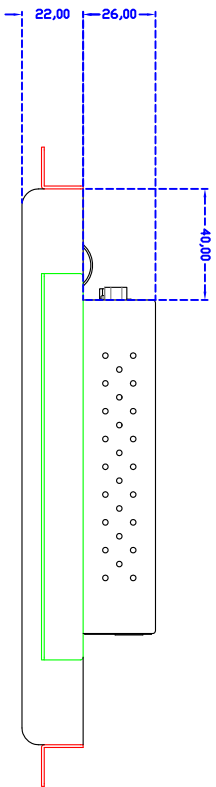

X type mount (Default)

Y type mount (Option)

7" Embedded Touch Monitor.

AIM-TMOPIR070-R01W