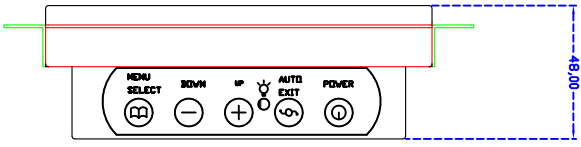

X type mount (Default)

Y type mount (Option)