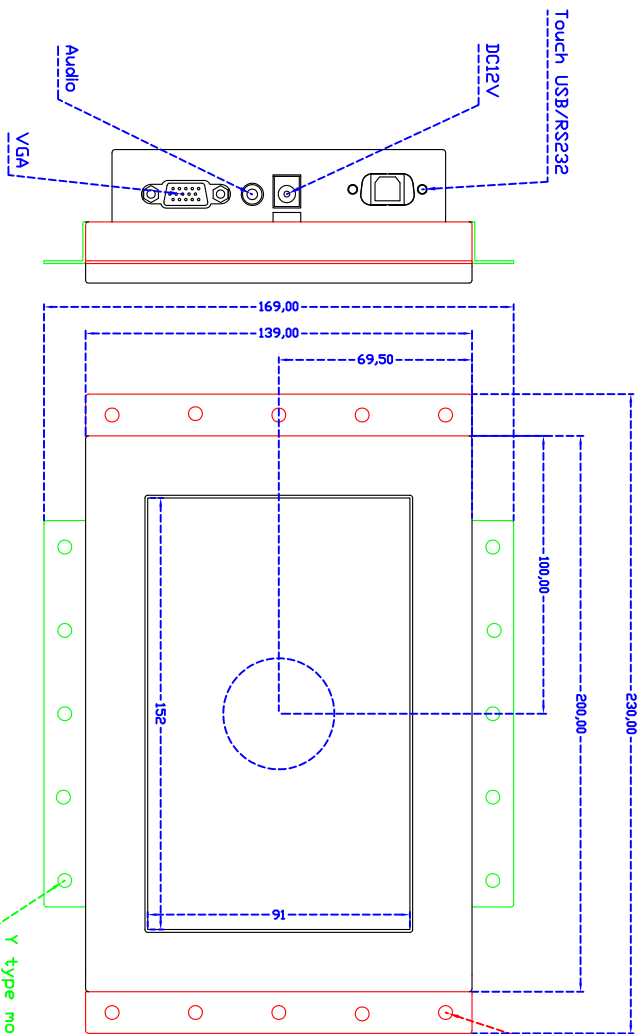

7" inch Embedded Touch Monitor (Infrared Ray Multi-Touch)

Display Specifications :

Active Area	152 × 91 mm
Pixel Pitch	0.1905 × 0.1905 mm
Brightness	400 cd/m ²
Contrast Ratio	1000 : 1
Resolution	800 x 480 (WVGA)
Viewing Angle	L/R 160° ; U/D 160°
Response Time	30 ms (Tr + Tf)
Display Colors	262K
Display Modes	640×480 ; 800×480 ; 800×600
Signal input	VGA ; Audio in
Mini-Audio out	1W (8Ω) × 1
OSD Keyboard	⊙ Menu/Select ⊙ - ⊙ + ⊙ Auto/Exit ⊙ Power
Power Source	DC 12V ; ≤10w ; Standby ≤1w
Power Consumption	
Storage \ Operation	-30~85°C ; -30~85°C
VESA	75×75 mm
Casing Colors	Black
Casing Size \ Weight	200 × 139 × 48 mm ; 1.8kg (W×H×D)
Carton \ gross weight	385 × 365 × 185 mm ; 3.5kg (W×H×D)

Touch Feature :

Input Method	It detects anything that blocks lights
Linearity	≤2.5mm
Surface	≥7H
Life Time	Unlimited
Application	Writing and Signature Capture Capability
PC Link	USB

Software Feature :

Calibration	4 points or 16 points or 25 points
Draw Test	Position and linearity verification
Controller	Support multiple controllers
Languages	English \ Simple Chinese \ Traditional Chinese \ Japanese \ German
Mouse Emulator	Right / left button emulation. Auto Right / left Click (PDA function)
Touch Style	Drawing a Mode \ button a Mode \ Hide cursor
Double Click	Configurable double click speed \ Configurable double click area
Sound Modes	No sound \ Touch down \ Touch up
Display Support	display rotation \ Support multiple monitors
Division Pattern Settings:	Support two halves and four parts with touch function, you can also create your own division patterns.
Edge compensation	Support edge compensation and you can also add your own numbers for it.
Support O.S	All Windows-32 bit O.S Windows7-8-10 ; XP-64 bit O.S Android ; AII Linux ; MAC

Order Information :

AIM-TMOPIR070-R01W :	【VGA/AUDIO/USB-TOUCH】
Accessory	VGA Cable/Audio Cable/Power Cable/AC90~260V Adapter/USB Cable/Cleaning wipes/Driver Disk

X type mount (Default)

Y type mount (Option)

7" Embedded Touch Monitor.

AIM-TMOPIR070-R01W