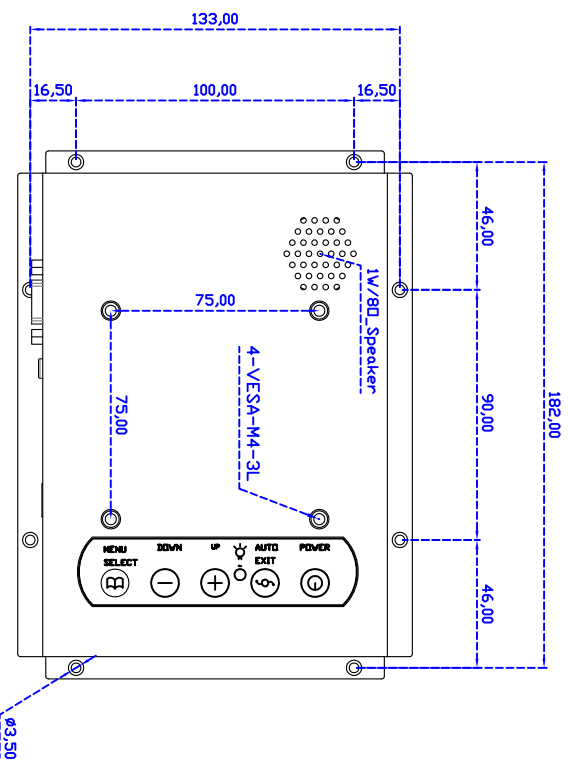

7" Embedded Touch Monitor.

AIM-TM0Pxxxx070-R21W/R23W