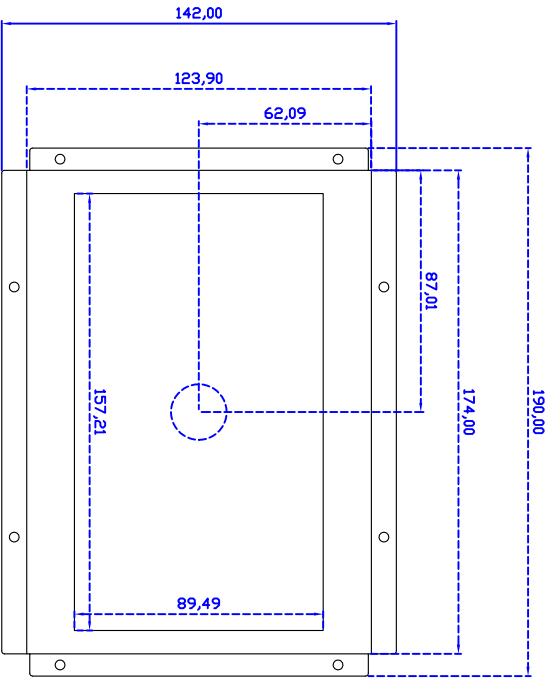

7" Embedded Touch Monitor.

AIM-TM0Pxxxx070-R21W/R23W