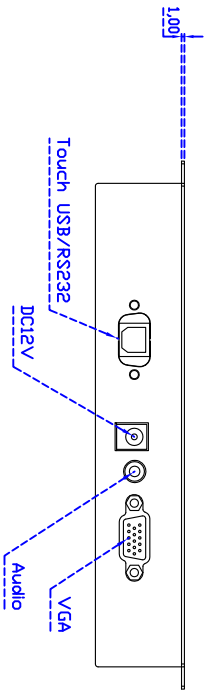

7" Embedded Touch Monitor.

AIM-TM0Pxxxx070-R21W/R23W