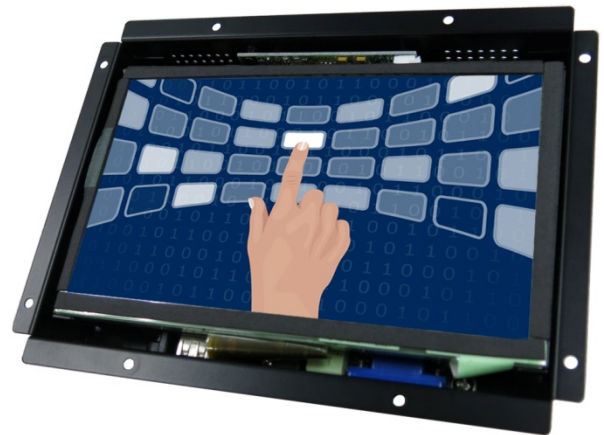

7" inch Embedded Touch Monitor

Products application :

- POS Terminal
- Industrial PC
- Kiosk
- Gaming
- Medical apparatus
- Personal computer
- Mobile GPS
- Office automation
- Security system of the house
- Car-mounted amusement
- Military equipment
- Communicate

7" inch Embedded Touch Monitor

Display Specifications :

Active Area	154 × 85 mm
Pixel Pitch	0.1506 × 0.1432 mm
Brightness	500 cd/m ²
Contrast Ratio	800 : 1
Resolution	1024 × 600 (WXGA)
Viewing Angle	L/R 150° ; U/D145°
Response Time	12.5 ms (Tr + Tf)
Display Colors	262K
Display Modes	640×480 ; 800×600 ; 1024×600
Signal input	VGA ; Audio
Audio	1W (8Ω) ×1
OSD Keyboard	⊙Menu/Select ⊖ ⊕ ⊙Auto/Exit ⊙Power
Power Source	DC 12V ; ≤8w ; Standby ≤1w
Power Consumption	
Storage · Operation	-30~80°C ; -20~70°C
VESA	75×75 mm
Casing Colors	Black
Casing Size · Weight	190 × 142 × 32 mm ; 0.85 kg (W×H×D)
Carton · gross weight	315 × 150 × 295 mm ; 1.99 kg (W×H×D)

Software Feature :

Calibration	Fast full oriental 4 points position
Compensation	Edge compensation. Accuracy 25 points linearity compensation
Draw Test	Position and linearity verification
Controller	Support multiple controllers
Languages	English · Simple Chinese · Traditional Chinese · Japanese · French · German · Spanish · Korean · Arabic · Czech · Danish · Dutch · Greek · Hungarian · Italian · Norwegian · Russian · Polish · Portuguese · Slovenian · Swedish · Thai · Turkish
Mouse Emulator	Right / left button emulation. Auto Right / left Click (PDA function)
Touch Style	Drawing a Mode · button a Mode · Touch Off/ on Switch
Double Click	Configurable double click speed · Configurable double click area
Sound Modes	No sound · Touch down · Touch up
COM Port Support	COM1 ~ COM255 for Windows and Linux COM1 ~ COM8 for MS- DOS
Display Support	display rotation · Support multiple monitors
Support O.S	All Windows-32 bit O.S Windows7-8-10 ; XP-64 bit O.S MS-DOS ; A II Linux ; MAC