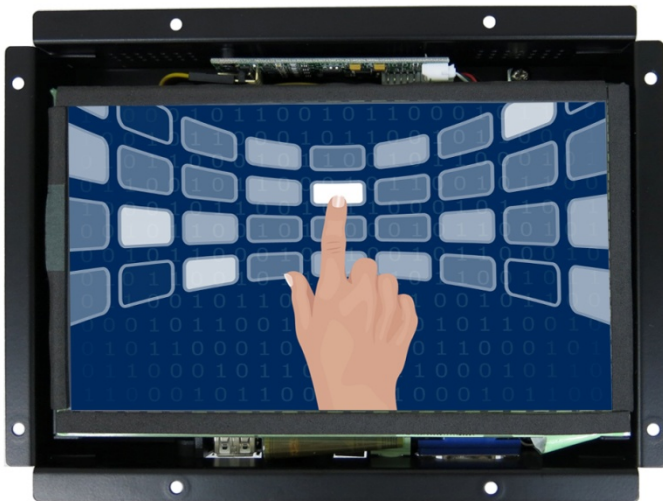

7" inch Embedded Touch Monitor

Products application :

- POS Terminal
- Industrial PC
- Kiosk
- Gaming
- Medical apparatus
- Personal computer
- Mobile GPS
- Office automation
- Security system of the house
- Car-mounted amusement
- Military equipment
- Communicate

7" inch Embedded Touch Monitor

Display Specifications :

Active Area	154 × 85 mm
Pixel Pitch	0.1506 × 0.1432 mm
Brightness	500 cd/m ²
Contrast Ratio	800 : 1
Resolution	1024 × 600 (WXGA)
Viewing Angle	L/R 150° ; U/D145°
Response Time	12.5 ms (Tr + Tf)
Display Colors	262K
Display Modes	640×480 ; 800×600 ; 1024×600
Signal input	VGA ; Audio
Audio	1W (8Ω) ×1
OSD Keyboard	⊙Menu/Select ⊖ ⊕ ⊙Auto/Exit ⊙Power
Power Source	DC 12V ; ≤8w ; Standby ≤1w
Power Consumption	
Storage · Operation	-30~80°C ; -20~70°C
VESA	75×75 mm
Casing Colors	Black
Casing Size · Weight	190 × 142 × 32 mm ; 0.85 kg (W×H×D)
Carton · gross weight	315 × 150 × 295 mm ; 1.99 kg (W×H×D)

Software Feature :

Calibration	Fast full oriental 4 points position
Compensation	Edge compensation. Accuracy 25 points linearity compensation
Draw Test	Position and linearity verification
Controller	Support multiple controllers
Languages	English · Simple Chinese · Traditional Chinese · Japanese · French · German · Spanish · Korean · Arabic · Czech · Danish · Dutch · Greek · Hungarian · Italian · Norwegian · Russian · Polish · Portuguese · Slovenian · Swedish · Thai · Turkish
Mouse Emulator	Right / left button emulation. Auto Right / left Click (PDA function)
Touch Style	Drawing a Mode · button a Mode · Touch Off/ on Switch
Double Click	Configurable double click speed · Configurable double click area
Sound Modes	No sound · Touch down · Touch up
COM Port Support	COM1 ~ COM255 for Windows and Linux COM1 ~ COM8 for MS- DOS
Display Support	display rotation · Support multiple monitors
Support O.S	All Windows-32 bit O.S Windows7-8-10 ; XP-64 bit O.S MS-DOS ; A II Linux ; MAC