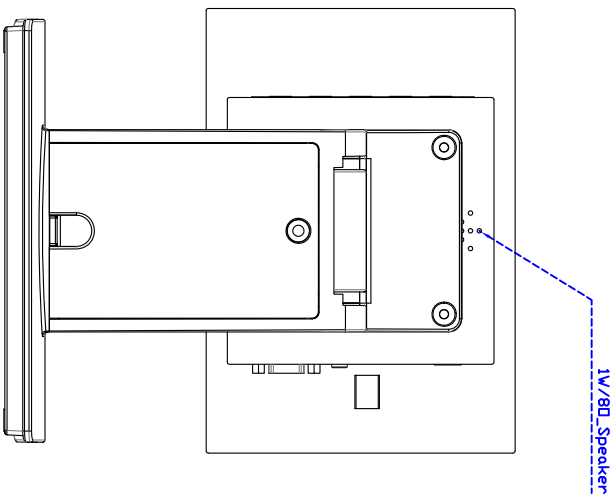

### Order Information :

AIM-TMIR070-R01WV :  
Accessory

【VGA/AUDIO/USB-TOUCH】

VGA Cable/Audio Cable/Power Cable/AC90~260V Adapter/USB Cable/Cleaning wipes/Driver Disk

**3 Year Warranty**  
LCD Panel 1 Year