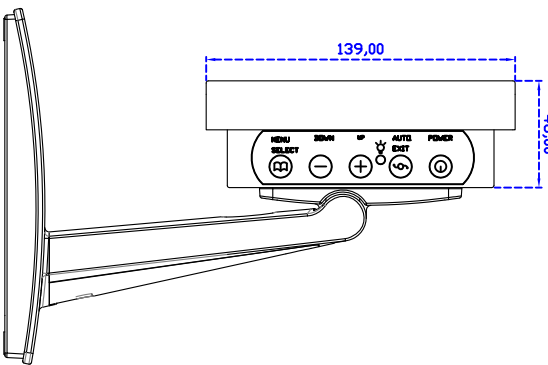

### Display Specifications :

Active Area	152 × 91 mm
Pixel Pitch	0.1905 × 0.1905 mm
Brightness	400 cd/m <sup>2</sup>
Contrast Ratio	1000 : 1
Resolution	800 x 480 ( WVGA )
Viewing Angle	L/R 160° ; U/D 160°
Response Time	30 ms ( Tr + Tf )
Display Colors	262K
Display Modes	640×480 ; 800×480 ; 800×600
Signal input	VGA ; Audio
Mini-Audio out	1W ( 8Ω ) × 1
OSD Keyboard	⊙ Menu/Select ⊙ - ⊙ + ⊙ Auto/Exit ⊙ Power
Power Source	DC 12V ; ≤10w ; Standby ≤1w
Power Consumption	
Storage \ Operation	-30~85°C ; -30~85°C
VESA	75×75 mm
Casing Colors	Black
Casing Size \ Weight	200 × 139 × 48 mm ; 1.8kg ( W×H×D )
Carton \ gross weight	385 × 365 × 185 mm ; 3.5kg ( W×H×D )

### Order Information :

AIM-TMIR070-R01WV :  
Accessory

【VGA/AUDIO/USB-TOUCH】

VGA Cable/Audio Cable/Power Cable/AC90~260V Adapter/USB Cable/Cleaning wipes/Driver Disk

**3 Year Warranty**  
LCD Panel 1 Year

7"Desktop Touch Monitor.

AIM-TMIR070-R01W/V