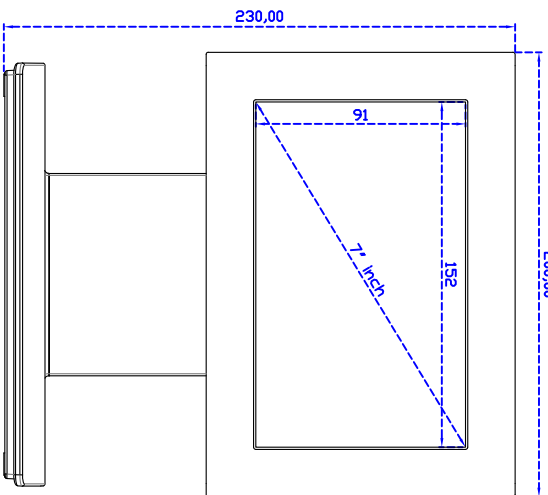

### Display Specifications :

Active Area	152 × 91 mm
Pixel Pitch	0.1905 × 0.1905 mm
Brightness	400 cd/m <sup>2</sup>
Contrast Ratio	1000 : 1
Resolution	800 x 480 ( WVGA )
Viewing Angle	L/R 160° ; U/D 160°
Response Time	30 ms ( Tr + Tf )
Display Colors	262K
Display Modes	640×480 ; 800×480 ; 800×600
Signal input	VGA ; Audio
Mini-Audio out	1W ( 8Ω ) × 1
OSD Keyboard	⊙ Menu/Select ⊙ - ⊙ + ⊙ Auto/Exit ⊙ Power
Power Source	DC 12V ; ≤10w ; Standby ≤1w
Power Consumption	
Storage \ Operation	-30~85°C ; -30~85°C
VESA	75×75 mm
Casing Colors	Black
Casing Size \ Weight	200 × 139 × 48 mm ; 1.8kg ( W×H×D )
Carton \ gross weight	385 × 365 × 185 mm ; 3.5kg ( W×H×D )

7"Desktop Touch Monitor.

AIM-TMIR070-R01W/V