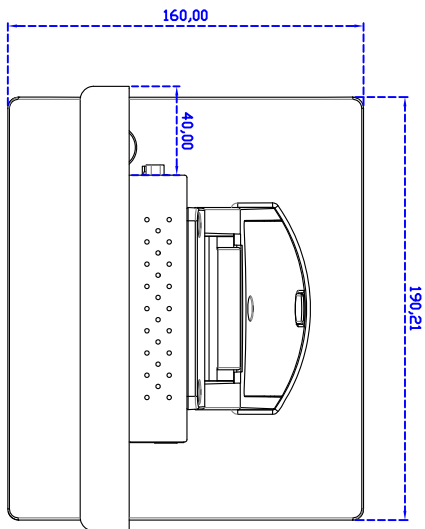

### Display Specifications :

Active Area	152 × 91 mm
Pixel Pitch	0.1905 × 0.1905 mm
Brightness	400 cd/m <sup>2</sup>
Contrast Ratio	1000 : 1
Resolution	800 x 480 ( WVGA )
Viewing Angle	L/R 160° ; U/D 160°
Response Time	30 ms ( Tr + Tf )
Display Colors	262K
Display Modes	640×480 ; 800×480 ; 800×600
Signal input	VGA ; Audio
Mini-Audio out	1W ( 8Ω ) × 1
OSD Keyboard	⊙ Menu/Select ⊙ - ⊙ + ⊙ Auto/Exit ⊙ Power
Power Source	DC 12V ; ≤10w ; Standby ≤1w
Power Consumption	
Storage \ Operation	-30~85°C ; -30~85°C
VESA	75×75 mm
Casing Colors	Black
Casing Size \ Weight	200 × 139 × 48 mm ; 1.8kg ( W×H×D )
Carton \ gross weight	385 × 365 × 185 mm ; 3.5kg ( W×H×D )

### Order Information :

AIM-TMIR070-R01WV :  
Accessory

【VGA/AUDIO/USB-TOUCH】

VGA Cable/Audio Cable/Power Cable/AC90~260V Adapter/USB Cable/Cleaning wipes/Driver Disk

**3 Year Warranty**  
LCD Panel 1 Year

7"Desktop Touch Monitor.

AIM-TMIR070-R01W/V