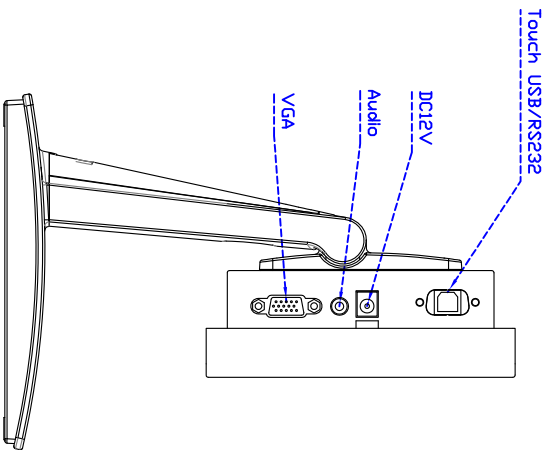

### Touch Feature :

Input Method	It detects anything that blocks lights
Linearity	≤2.5mm
Surface	≥7H
Life Time	Unlimited
Application	Writing and Signature Capture Capability
PC Link	USB

### Software Feature :

Calibration	4 points or 16 points or 25 points
Draw Test	Position and linearity verification
Controller	Support multiple controllers
Languages	English \ Simple Chinese \ Traditional Chinese \ Japanese \ German
Mouse Emulator	Right / left button emulation. Auto Right / left Click ( PDA function )
Touch Style	Drawing a Mode \ button a Mode \ Hide cursor
Double Click	Configurable double click speed \ Configurable double click area
Sound Modes	No sound \ Touch down \ Touch up
Display Support	display rotation \ Support multiple monitors
Division Pattern Settings:	Support two halves and four parts with touch function, you can also create your own division patterns.
Edge compensation	Support edge compensation and you can also add your own numbers for it.
Support O.S	All Windows-32 bit O.S Windows7-8-10 ; XP-64 bit O.S Android ; AII Linux ; MAC

### Order Information :

AIM-TMIR070-R01WV :  
Accessory

【VGA/AUDIO/USB-TOUCH】

VGA Cable/Audio Cable/Power Cable/AC90~260V Adapter/USB Cable/Cleaning wipes/Driver Disk

**3 Year Warranty**  
LCD Panel 1 Year

7"Desktop Touch Monitor.

AIM-TMIR070-R01W/V