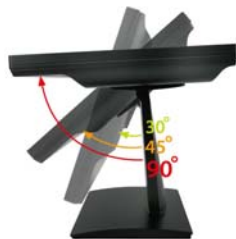

## 7" inch Touch Monitor (Infrared Ray Multi-Touch)

### Touch Feature :

Input Method	It detects anything that blocks lights
Linearity	≤2.5mm
Surface	≥7H
Life Time	Unlimited
Application	Writing and Signature Capture Capability
PC Link	USB