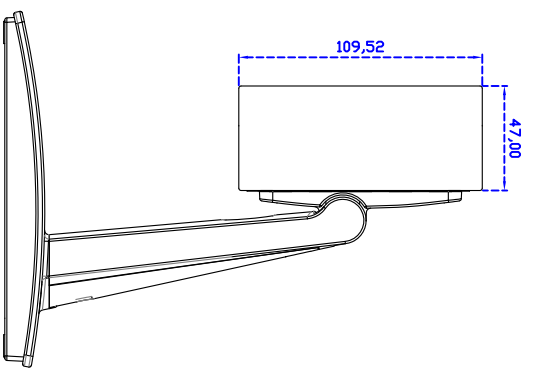

7"Desktop Touch Monitor.

AIM-TMxxxx070-R05WV/R15WV