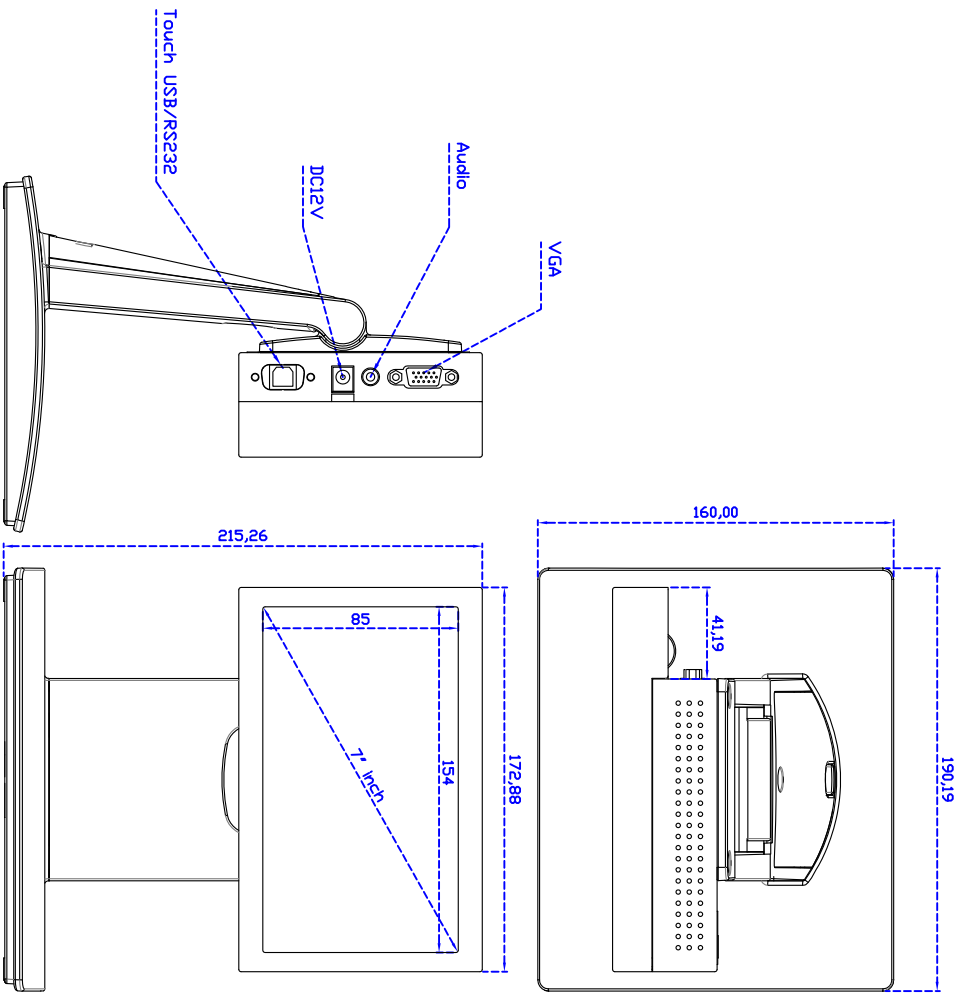

7"Desktop Touch Monitor.

AIM-TMxxxx070-R05WV/R15WV