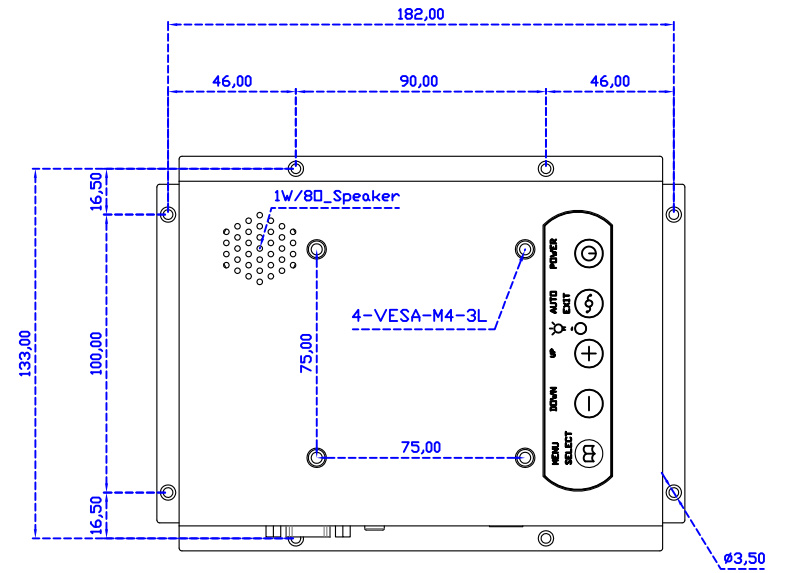

7" Embedded Touch Monitor.
(Open Frame)

AIM-TM0Pxxxx070-R23W