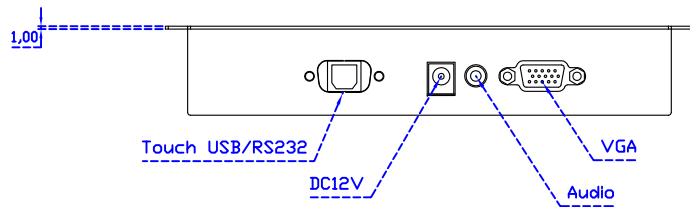

7" Embedded Touch Monitor.
(Open Frame)

AIM-TM0Pxxxx070-R23W