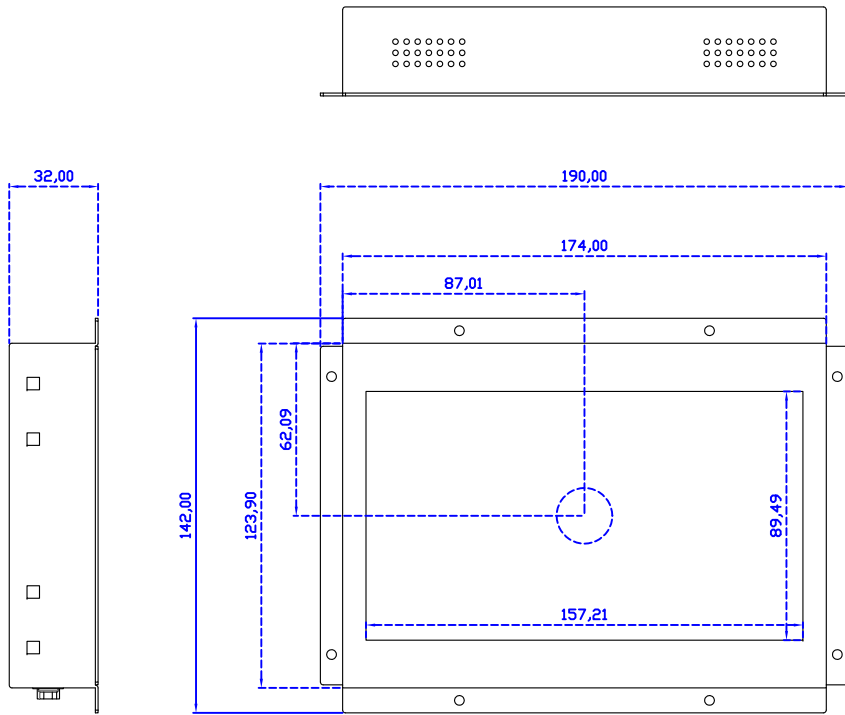

7" Embedded Touch Monitor.
(Open Frame)

AIM-TM0Pxxxx070-R23W