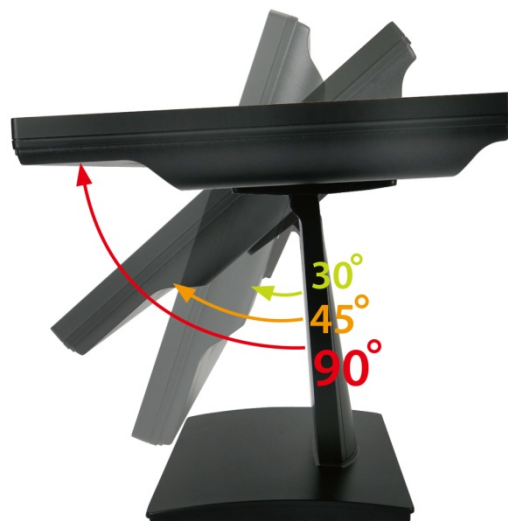

**24" inch Touch Monitor (POS-styler) (Projected capacitive Multi-Touch)**

**Products application :**

- POS Terminal
- Industrial PC
- Kiosk
- Gaming
- Medical apparatus
- Personal computer
- Mobile GPS
- Office automation
- Security system of the house
- Car-mounted amusement
- Military equipment
- Communicate

## 24" inch Touch Monitor (POS-styler) (Projected capacitive Multi-Touch)

### Display Specifications :

Active Area	531 × 298 mm
Pixel Pitch	0.27675 × 0.27675 mm
Brightness	250 cd/m <sup>2</sup>
Contrast Ratio	1000 : 1
Resolution	1920 x 1080 ( Full HD )
Viewing Angle	L/R 170° ; U/D 160°
Response Time	5 ms ( Tr + Tf )
Display Colors	16.7M
Display Modes	640×480 ; 800×600 ; 1024×768 ; 1280×1024 ; 1360×768 ; 1440×900 ; 1680×1050 ; 1920×1080
Signal input	15 Pin D_Sub ; DVI ; Mini-Audio in
Mini-Audio out	2W ( 8Ω ) ×2
OSD Keyboard	⊙Power ⊙Auto adjust ⊙+ ⊙- ⊙Menu
Power Source	DC 12V ; ≤23w ; Standby ≤1w
Power Consumption	
Storage	-20~60°C
Operation	0~50°C
VESA	100×100 or 200×100 mm
Casing Colors	Black
Casing Size	575.8 × 344 × 69 mm ; 7.5kg ( W×H×D )
Weight	
Carton	670 × 535 × 265 mm ; 11.3kg ( W×H×D )
gross weight	