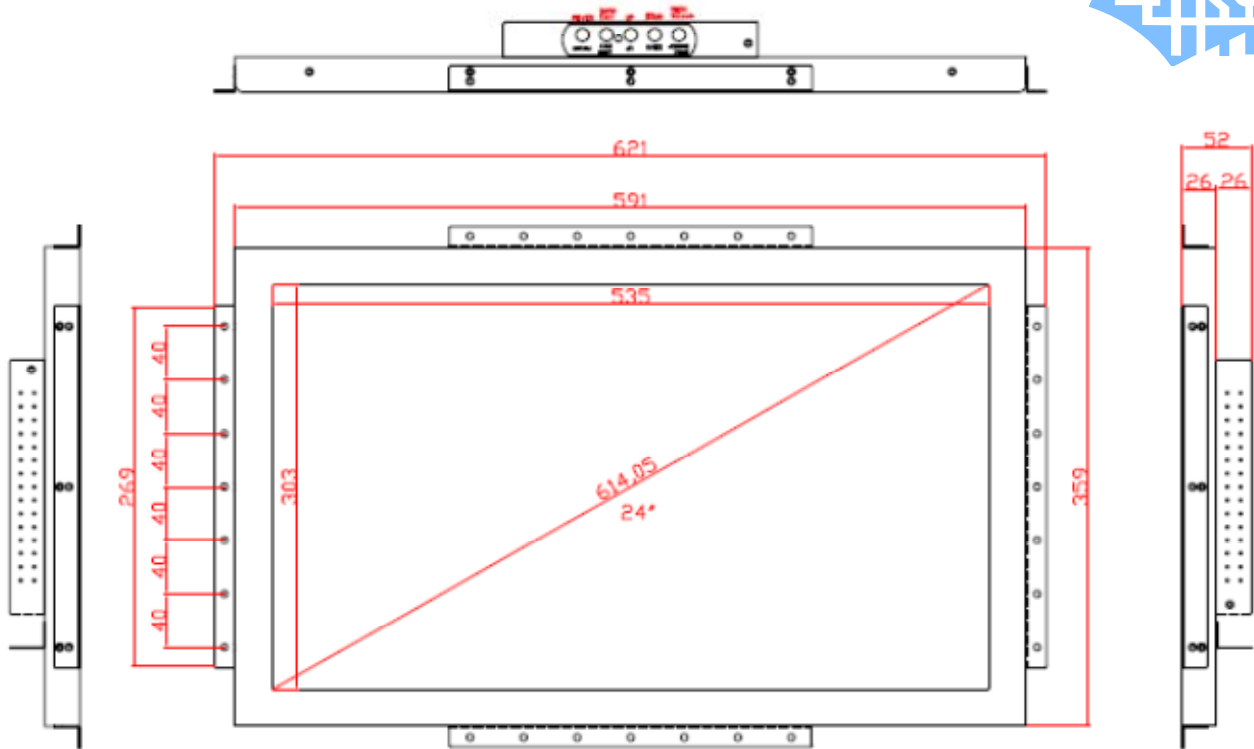

24" inch Embedded Touch Monitor (Infrared Ray Multi-Touch)

Display Specifications :

Active Area	531 × 298 mm
Pixel Pitch	0.27675 × 0.27675 mm
Brightness	250 cd/m ²
Contrast Ratio	1000 : 1
Resolution	1920 × 1080 (Full HD)
Viewing Angle	L/R 170° ; U/D 160°
Response Time	5 ms (Tr + Tf)
Display Colors	16.7M
Display Modes	640×480 ; 800×600 ; 1024×768 ; 1280×720 ; 1280×800 ; 1280×1024 ; 1366×768 ; 1440×900 ; 1680×1050 ; 1920×1080
Signal input	15 Pin D_Sub ; Mini-Audio in ; DVI
Mini-Audio out	1W (8Ω) × 2
OSD Keyboard	⊙ Menu/Select ⊙ - ⊙ + ⊙ Auto/Exit ⊙ Power
Power Source	DC 12V ; ≤23w ; Standby ≤1w
Power Consumption	
Storage \ Operation	-20~60℃ ; 0~50℃
VESA	75×75 or 100×100 mm
Casing Colors	Black
Casing Size \ Weight	621 × 359 × 52 mm ; 6.3kg (W×H×D)
Carton \ gross weight	550 × 400 × 180 mm ; 7.8kg (W×H×D)

Dimensions :

NOTE:
ALL DIMENSIONS ARE IN MILL METERS