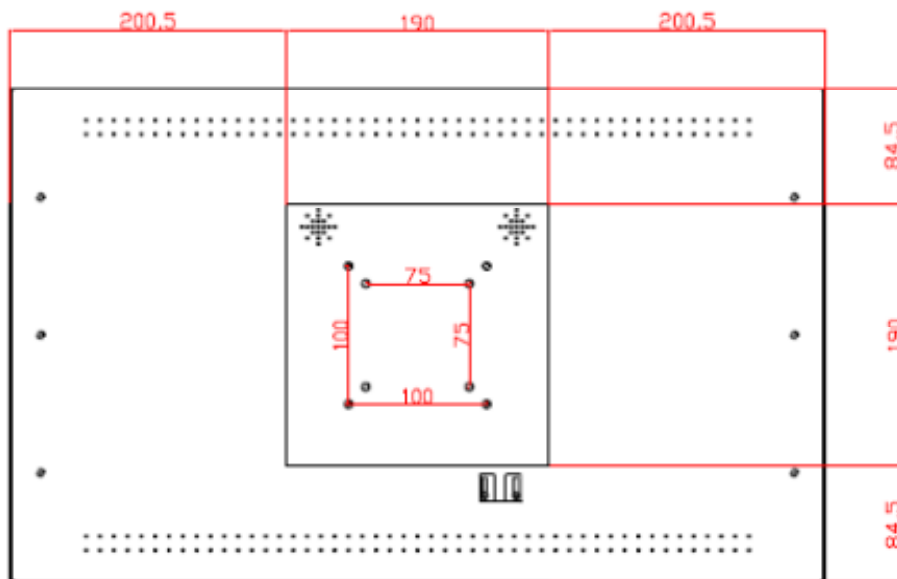

24" inch Embedded Touch Monitor (Infrared Ray Multi-Touch)

Display Specifications :

Active Area	531 × 298 mm
Pixel Pitch	0.27675 × 0.27675 mm
Brightness	250 cd/m ²
Contrast Ratio	1000 : 1
Resolution	1920 × 1080 (Full HD)
Viewing Angle	L/R 170° ; U/D 160°
Response Time	5 ms (Tr + Tf)
Display Colors	16.7M
Display Modes	640×480 ; 800×600 ; 1024×768 ; 1280×720 ; 1280×800 ; 1280×1024 ; 1366×768 ; 1440×900 ; 1680×1050 ; 1920×1080
Signal input	15 Pin D_Sub ; Mini-Audio in ; DVI
Mini-Audio out	1W (8Ω) × 2
OSD Keyboard	⊙ Menu/Select ⊙ - ⊙ + ⊙ Auto/Exit ⊙ Power
Power Source	DC 12V ; ≤23w ; Standby ≤1w
Power Consumption	
Storage \ Operation	-20~60℃ ; 0~50℃
VESA	75×75 or 100×100 mm
Casing Colors	Black
Casing Size \ Weight	621 × 359 × 52 mm ; 6.3kg (W×H×D)
Carton \ gross weight	550 × 400 × 180 mm ; 7.8kg (W×H×D)

Dimensions :

NOTE:
ALL DIMENSIONS ARE IN MILL METERS