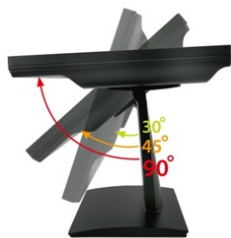

**24" inch Touch Monitor (Infrared Ray Multi-Touch)**

**Products application :**

- POS Terminal
- Industrial PC
- Kiosk
- Gaming
- Medical apparatus
- Personal computer
- Mobile GPS
- Office automation
- Security system of the house
- Car-mounted amusement
- Military equipment
- Communicate

## 24" inch Touch Monitor (Infrared Ray Multi-Touch)

### Display Specifications :

Active Area	531 × 298 mm
Pixel Pitch	0.27675 × 0.27675 mm
Brightness	250 cd/m <sup>2</sup>
Contrast Ratio	1000 : 1
Resolution	1920 × 1080 ( Full HD )
Viewing Angle	L/R 170° ; U/D 160°
Response Time	5 ms ( Tr + Tf )
Display Colors	16.7M
Display Modes	640×480 ; 800×600 ; 1024×768 ; 1280×720 ; 1280×800 ; 1280×1024 ; 1366×768 ; 1440×900 ; 1680×1050 ; 1920×1080
Signal input	15 Pin D_Sub ; Mini-Audio in ; DVI
Mini-Audio out	1W ( 8Ω ) × 2
OSD Keyboard	⊙ Menu/Select ⊙ - ⊙ + ⊙ Auto/Exit ⊙ Power
Power Source	DC 12V ; ≤23w ; Standby ≤1w
Power Consumption	
Storage Operation	-20~60°C ; 0~50°C
VESA	75×75 or 100×100 mm
Casing Colors	Black
Casing Size Weight	591 × 359 × 52 mm ; 7.3kg ( W×H×D )
Carton gross weight	550 × 400 × 180 mm ; 8.8kg ( W×H×D )

### Touch Feature :

Input Method	It detects anything that blocks lights
Linearity	≤2.5mm
Surface	≥7H
Life Time	Unlimited
Application	Writing and Signature Capture Capability
PC Link	USB