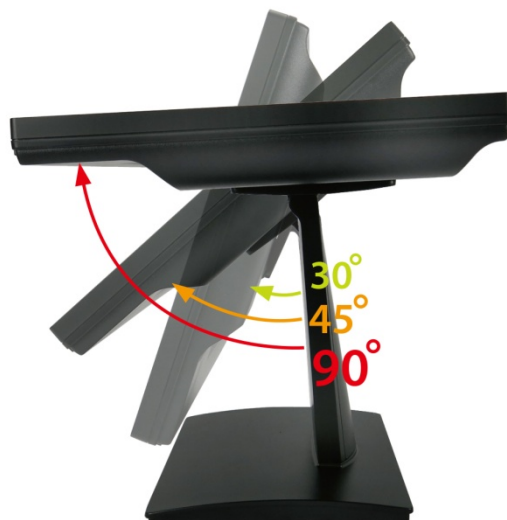

Black : V01W

White : VW01W

21.5" inch Touch Monitor (POS-Styler) (Projected capacitive Multi-Touch)

Display Specifications :

Active Area	476 × 268 mm
Pixel Pitch	0.24825 × 0.24825 mm
Brightness	250 cd/m ²
Contrast Ratio	3000 : 1
Resolution	1920 × 1080 (Full HD)
Viewing Angle	L/R 178° ; U/D 178°
Response Time	18 ms (Tr + Tf)
Display Colors	16.7M
Display Modes	640×480 ; 800×600 ; 1024×768 ; 1280×1024 ; 1360×768 ; 1440×900 ; 1680×1050 ; 1920×1080
Signal input	15 Pin D_Sub ; DVI ; Mini-Audio in
Mini-Audio out	2W (8Ω) × 2
OSD Keyboard	⊙Power ⊙Auto adjust ⊙+ ⊙- ⊙Menu
Power Source	DC 12V ; ≤20w ; Standby ≤1w
Power Consumption	
Storage \ Operation	-20~60℃ \ 0~50℃
VESA	100 × 100 mm
Casing Colors	Black
Casing Size \ Weight	525.21 × 320.21 × 54.4 mm ; 5.8kg (W×H×D)
Carton \ gross weight	570 × 470 × 260 mm ; 8 kg (W×H×D)

Touch Feature :

Input Method	Capacitive stylus, Finger
Linearity	≤2.5mm
Surface	≥7H
Life Time	Unlimited
Application	Writing and Signature Capture Capability
PC Link	USB or RS232(Single-Touch)

Software Feature :