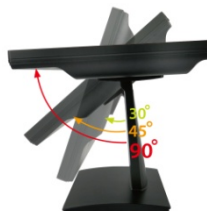

21.5" inch Touch Monitor "POS-styler" (Pure Flat Project capacitive Multi-Touch)

Display Specifications :

Active Area	476 × 268 mm
Pixel Pitch	0.24825 × 0.24825 mm
Brightness	250 cd/m²
Contrast Ratio	3000 : 1
Resolution	1920 x 1080 (Full HD)
Viewing Angle	L/R 178° ; U/D 178°
Response Time	18 ms (Tr + Tf)
Display Colors	16.7M
Display Modes	640×480 ; 800×600 ; 1024×768 ; 1280×720 ; 1280×800 ; 1280×1024 ; 1366×768 ; 1440×900 ; 1680×1050 ; 1920×1080
Signal input	15 Pin D-Sub ; DVI ; Mini-Audio in
Mini-Audio out	1W (8Ω) ×2
OSD Keyboard	⊙ Menu/Select ⊙ - ⊙ + ⊙ Auto/Exit ⊙ Power
Power Source	DC 12V ; ≤20 w ; Standby ≤1w
Power Consumption	
Storage	-20~60°C ; 0~50°C
Operation	
VESA	75×75 or 100×100 mm
Casing Colors	Black
Casing Size	448 × 318 × 46 mm ; 6kg (W×H×D)
Weight	
Carton	700 × 390 × 170 mm ; 7.5kg (W×H×D)
gross weight