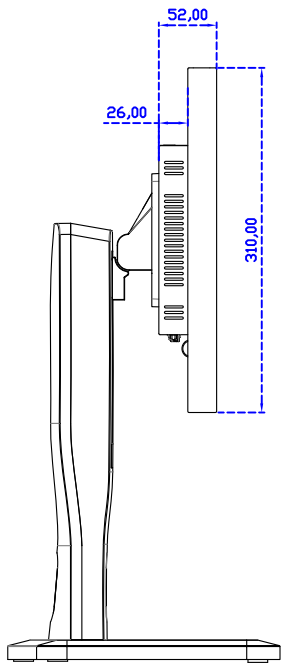

21.5" Resistive Single Touch Monitor

Display Specifications :

Active Area	476 × 268 mm
Pixel Pitch	0.24795 × 0.24795 mm
Brightness	500 cd/m ²
Contrast Ratio	1000 : 1
Resolution	1920 x 1080 (Full HD)
Viewing Angle	L/R178° ; U/D178°
Response Time	14ms (Tr + Tf)
Display Colors	16.7M
Display Modes	640×480 ; 800×600 ; 1024×768 ; 1280×720 ; 1280×800 ; 1280×1024 ; 1360×768 ; 1440×900 ; 1680×1050 ; 1920×1080
Signal input	VGA ; Audio ; DVI
Speaker	1W (8Ω) × 2
OSD Keyboard	⊙Power ⊙Auto adjust ⊕+ ⊖- ⊙Menu
Power Source	DC 12V (DC Jack Φ2.1mm)
Power Consumption	≤26w
Storage · Operation	-20~60°C ; 0~50°C
VESA	75×75 ; 100×100 mm
Casing Colors	Black (OEM other colors)
Casing Size · Weight	515 × 310 × 52 mm ; 5.7 kg (W×H×D) (Without Stand)
Carton · gross weight	667 × 400 × 170 mm ; 7.2 kg (W×H×D)
Accessory	VGA cable / Audio cable / AC100~240V Adapter / Power cable / USB or RS232 cable / Touch pen / Cleaning wipes / Driver Disk ※DVI cable (Optional)

AIM-TM5R215-R05W V

AIM-TM5R215-R05W Y

3 Year Warranty
LCD Panel 1 Year

21.5" Touch Monitor.
 (VESA Mount)

AIM-TMxxxx215-R05W

X type mount (Default)

Range 8mm (Option)

21.5" Embedded Touch Monitor.
(Open Frame)

AIM-TMOPxxxx215-R05W

21.5" Desktop Touch Monitor.
(Foldable Stand)

AIM-TMxxxx215-R05W A

21.5" Desktop Touch Monitor.
(Photo Stand)

AIM-TMxxxx215-R05W P

21.5" Desktop Touch Monitor.
(PDS Stand)

AIM-TMxxx215-R05W V

21.5" Desktop Touch Monitor.
(Ergonomic Stand)

AIM-TMxxxx215-R05W Y