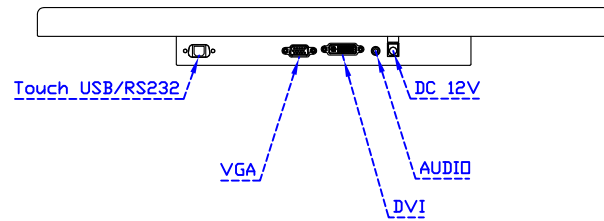

※AiM Touch has the right to update specs without further notice

AIM-TM5R215-R05W A

AIM-TM5R215-R05W P

21.5" Resistive Single Touch Monitor

Touch Feature :

Input Method	Finger, gloved hand, or stylus activation
Activation Force	≤50g
Linearity	≤1.5%
Surface	≥3H
Life Time	≥35,000,000
Application	Writing and Signature Capture Capability

Software Feature :

Calibration	Fast full oriental 4 points position
Compensation	Edge compensation. Accuracy 25 points linearity compensation
Draw Test	Position and linearity verification
Controller	Support multiple controllers
Languages	English · Simple Chinese · Traditional Chinese · Japanese · French · German · Spanish · Korean · Arabic · Czech · Danish · Dutch · Greek · Hungarian · Italian · Norwegian · Russian · Polish · Portuguese · Slovenian · Swedish · Thai · Turkish
Mouse Emulator	Right / left button emulation. Auto Right / left Click (PDA function)
Touch Style	Drawing a Mode · button a Mode · Touch Off/ on Switch
Double Click	Configurable double click speed · Configurable double click area
Sound Modes	No sound · Touch down · Touch up
COM Port Support	COM1 ~ COM255 for Windows and Linux COM1 ~ COM8 for MS- DOS
Display Support	display rotation · Support multiple monitors
Support O.S	All Windows-32/64bit O.S Android ; Linux ; MAC

AIM-TM5R215-R05W V

AIM-TM5R215-R05W Y

3 Year Warranty
LCD Panel 1 Year

21.5" Touch Monitor.
 (VESA Mount)

AIM-TMxxxx215-R05W

X type mount (Default)

Range 8mm (Option)

21.5" Embedded Touch Monitor.
(Open Frame)