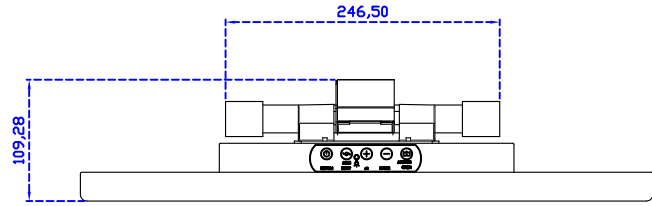

AIM-TM5R215-R05W V

AIM-TM5R215-R05W Y

3 Year Warranty
LCD Panel 1 Year

21.5" Touch Monitor.
 (VESA Mount)

AIM-TMxxxx215-R05W

X type mount (Default)

Range 8mm (Option)

21.5" Embedded Touch Monitor.
(Open Frame)

AIM-TMOPxxxx215-R05W

21.5" Desktop Touch Monitor.
(Foldable Stand)

AIM-TMxxxx215-R05W A

21.5" Desktop Touch Monitor.
(Photo Stand)

AIM-TMxxxx215-R05W P

21.5" Desktop Touch Monitor.
(PDS Stand)

AIM-TMxxx215-R05W V