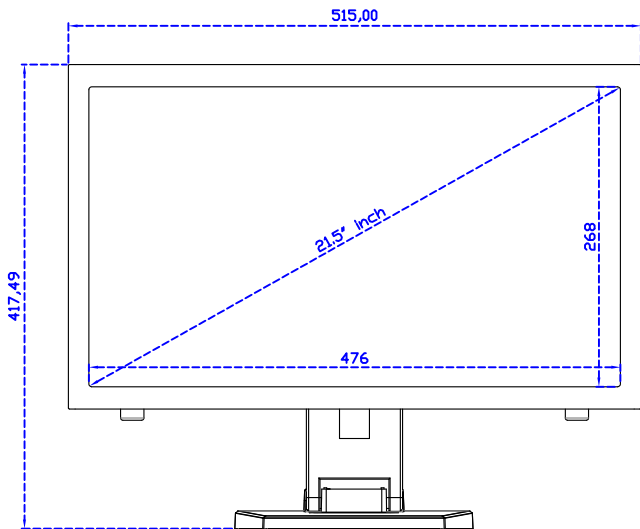

21.5" Resistive Single Touch Monitor

Display Specifications :

Active Area	476 × 268 mm
Pixel Pitch	0.24795 × 0.24795 mm
Brightness	500 cd/m ²
Contrast Ratio	1000 : 1
Resolution	1920 x 1080 (Full HD)
Viewing Angle	L/R178° ; U/D178°
Response Time	14ms (Tr + Tf)
Display Colors	16.7M
Display Modes	640×480 ; 800×600 ; 1024×768 ; 1280×720 ; 1280×800 ; 1280×1024 ; 1360×768 ; 1440×900 ; 1680×1050 ; 1920×1080
Signal input	VGA ; Audio ; DVI
Speaker	1W (8Ω) × 2
OSD Keyboard	⊙Power ⊙Auto adjust ⊕+ ⊖- ⊙Menu
Power Source	DC 12V (DC Jack Φ2.1mm)
Power Consumption	≤26w
Storage · Operation	-20~60°C ; 0~50°C
VESA	75×75 ; 100×100 mm
Casing Colors	Black (OEM other colors)
Casing Size · Weight	515 × 310 × 52 mm ; 5.7 kg (W×H×D) (Without Stand)
Carton · gross weight	667 × 400 × 170 mm ; 7.2 kg (W×H×D)
Accessory	VGA cable / Audio cable / AC100~240V Adapter / Power cable / USB or RS232 cable / Touch pen / Cleaning wipes / Driver Disk ※DVI cable (Optional)

AIM-TM5R215-R05W V

AIM-TM5R215-R05W Y

3 Year Warranty
LCD Panel 1 Year

21.5" Touch Monitor.
 (VESA Mount)

AIM-TMxxxx215-R05W

X type mount (Default)

Range 8mm (Option)

21.5" Embedded Touch Monitor.
(Open Frame)

AIM-TMOPxxxx215-R05W

21.5" Desktop Touch Monitor.
(Foldable Stand)

AIM-TMxxxx215-R05W A

21.5" Desktop Touch Monitor.
(Photo Stand)

AIM-TMxxxx215-R05W P

21.5" Desktop Touch Monitor.
(PDS Stand)

AIM-TMxxx215-R05W V

21.5" Desktop Touch Monitor.
(Ergonomic Stand)

AIM-TMxxxx215-R05W Y