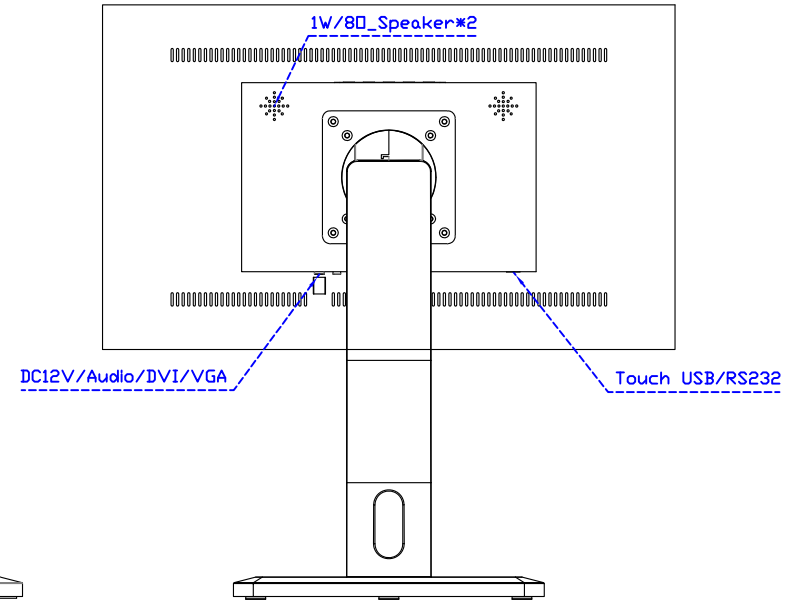

AIM-TM5R215-R05W V

AIM-TM5R215-R05W Y

3 Year Warranty
LCD Panel 1 Year

21.5" Touch Monitor.
 (VESA Mount)

AIM-TMxxxx215-R05W

X type mount (Default)

Range 8mm (Option)

21.5" Embedded Touch Monitor.
(Open Frame)

AIM-TMOPxxxx215-R05W

21.5" Desktop Touch Monitor.
(Foldable Stand)

AIM-TMxxxx215-R05W A

21.5" Desktop Touch Monitor.
(Photo Stand)

AIM-TMxxxx215-R05W P

21.5" Desktop Touch Monitor.
(PDS Stand)

AIM-TMxxx215-R05W V

21.5" Desktop Touch Monitor.
(Ergonomic Stand)

AIM-TMxxxx215-R05W Y