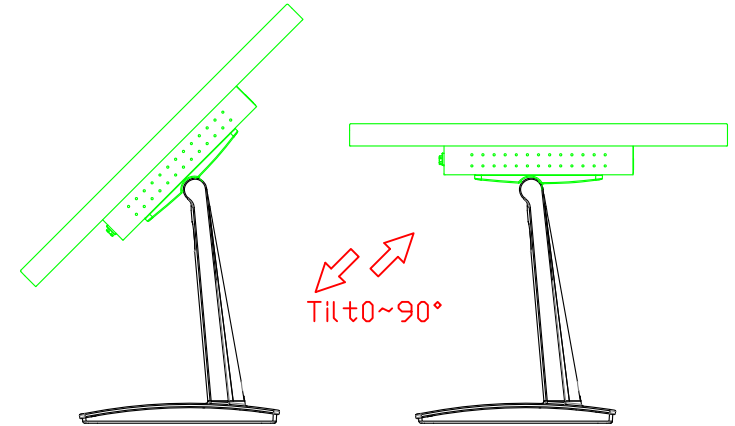

AIM-TMOPxxxx215-R05W

21.5" Desktop Touch Monitor.
(Foldable Stand)

AIM-TMxxxx215-R05W A

21.5" Desktop Touch Monitor.
(Photo Stand)

AIM-TMxxxx215-R05W P

21.5" Desktop Touch Monitor.
(PDS Stand)

AIM-TMxxx215-R05W V

21.5" Desktop Touch Monitor.
(Ergonomic Stand)

AIM-TMxxxx215-R05W Y