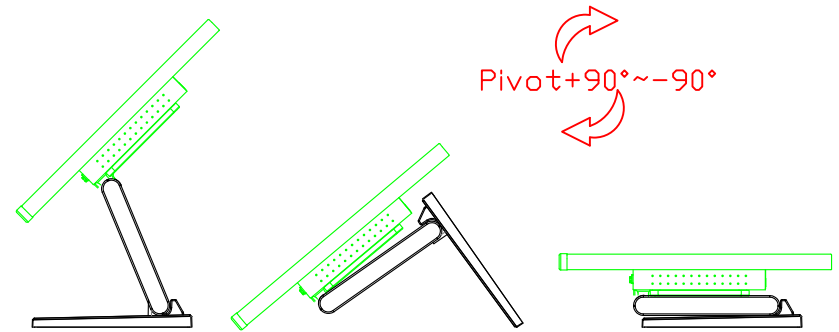

Software Feature :

Calibration	Fast full oriental 4 points position
Compensation	Edge compensation. Accuracy 25 points linearity compensation
Draw Test	Position and linearity verification
Controller	Support multiple controllers
Languages	English · Simple Chinese · Traditional Chinese · Japanese · French · German · Spanish · Korean · Arabic · Czech · Danish · Dutch · Greek · Hungarian · Italian · Norwegian · Russian · Polish · Portuguese · Slovenian · Swedish · Thai · Turkish
Mouse Emulator	Right / left button emulation. Auto Right / left Click (PDA function)
Touch Style	Drawing a Mode · button a Mode · Touch Off/ on Switch
Double Click	Configurable double click speed · Configurable double click area
Sound Modes	No sound · Touch down · Touch up
COM Port Support	COM1 ~ COM255 for Windows and Linux COM1 ~ COM8 for MS- DOS
Display Support	display rotation · Support multiple monitors
Support O.S	All Windows-32/64bit O.S Android ; Linux ; MAC

AIM-TM5R215-R05W V

AIM-TM5R215-R05W Y

3 Year Warranty
LCD Panel 1 Year

21.5" Touch Monitor.
 (VESA Mount)

AIM-TMxxxx215-R05W

X type mount (Default)

Range 8mm (Option)

21.5" Embedded Touch Monitor.
(Open Frame)

AIM-TMOPxxxx215-R05W

21.5" Desktop Touch Monitor.
(Foldable Stand)

AIM-TMxxxx215-R05W A

21.5" Desktop Touch Monitor.
(Photo Stand)

AIM-TMxxxx215-R05W P

21.5" Desktop Touch Monitor.
(PDS Stand)

AIM-TMxxx215-R05W V