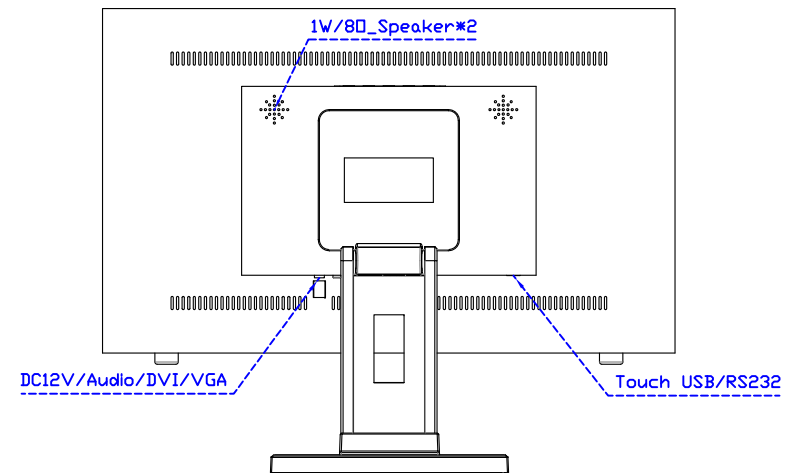

Software Feature :

Calibration	Fast full oriental 4 points position
Compensation	Edge compensation. Accuracy 25 points linearity compensation
Draw Test	Position and linearity verification
Controller	Support multiple controllers
Languages	English · Simple Chinese · Traditional Chinese · Japanese · French · German · Spanish · Korean · Arabic · Czech · Danish · Dutch · Greek · Hungarian · Italian · Norwegian · Russian · Polish · Portuguese · Slovenian · Swedish · Thai · Turkish
Mouse Emulator	Right / left button emulation. Auto Right / left Click (PDA function)
Touch Style	Drawing a Mode · button a Mode · Touch Off/ on Switch
Double Click	Configurable double click speed · Configurable double click area
Sound Modes	No sound · Touch down · Touch up
COM Port Support	COM1 ~ COM255 for Windows and Linux COM1 ~ COM8 for MS- DOS
Display Support	display rotation · Support multiple monitors
Support O.S	All Windows-32/64bit O.S Android ; Linux ; MAC

AIM-TM5R215-R05W V

AIM-TM5R215-R05W Y

3 Year Warranty
LCD Panel 1 Year

21.5" Touch Monitor.
 (VESA Mount)

AIM-TMxxxx215-R05W

X type mount (Default)

Range 8mm (Option)

21.5" Embedded Touch Monitor.
(Open Frame)

AIM-TMOPxxxx215-R05W

21.5" Desktop Touch Monitor.
(Foldable Stand)

AIM-TMxxxx215-R05W A

21.5" Desktop Touch Monitor.
(Photo Stand)

AIM-TMxxxx215-R05W P

21.5" Desktop Touch Monitor.
(PDS Stand)

AIM-TMxxx215-R05W V