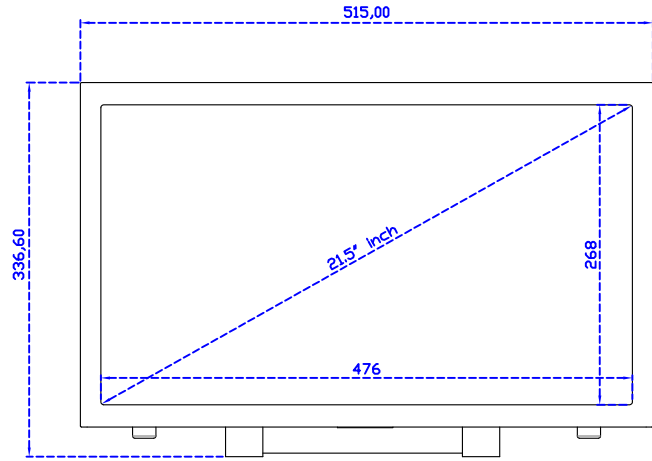

21.5" Resistive Single Touch Monitor

Display Specifications :

Active Area	476 × 268 mm
Pixel Pitch	0.24795 × 0.24795 mm
Brightness	500 cd/m ²
Contrast Ratio	1000 : 1
Resolution	1920 x 1080 (Full HD)
Viewing Angle	L/R178° ; U/D178°
Response Time	14ms (Tr + Tf)
Display Colors	16.7M
Display Modes	640×480 ; 800×600 ; 1024×768 ; 1280×720 ; 1280×800 ; 1280×1024 ; 1360×768 ; 1440×900 ; 1680×1050 ; 1920×1080
Signal input	VGA ; Audio ; DVI
Speaker	1W (8Ω) × 2
OSD Keyboard	⊙Power ⊙Auto adjust ⊕+ ⊖- ⊙Menu
Power Source	DC 12V (DC Jack Φ2.1mm)
Power Consumption	≤26w
Storage · Operation	-20~60°C ; 0~50°C
VESA	75×75 ; 100×100 mm
Casing Colors	Black (OEM other colors)
Casing Size · Weight	515 × 310 × 52 mm ; 5.7 kg (W×H×D) (Without Stand)
Carton · gross weight	667 × 400 × 170 mm ; 7.2 kg (W×H×D)
Accessory	VGA cable / Audio cable / AC100~240V Adapter / Power cable / USB or RS232 cable / Touch pen / Cleaning wipes / Driver Disk ※DVI cable (Optional)

AIM-TM5R215-R05W V

AIM-TM5R215-R05W Y

3 Year Warranty
LCD Panel 1 Year

21.5" Touch Monitor.
 (VESA Mount)

AIM-TMxxxx215-R05W

X type mount (Default)

Range 8mm (Option)

21.5" Embedded Touch Monitor.
(Open Frame)

AIM-TMOPxxxx215-R05W

21.5" Desktop Touch Monitor.
(Foldable Stand)

AIM-TMxxxx215-R05W A

21.5" Desktop Touch Monitor.
(Photo Stand)

AIM-TMxxxx215-R05W P

21.5" Desktop Touch Monitor.
(PDS Stand)

AIM-TMxxx215-R05W V

21.5" Desktop Touch Monitor.
(Ergonomic Stand)

AIM-TMxxxx215-R05W Y