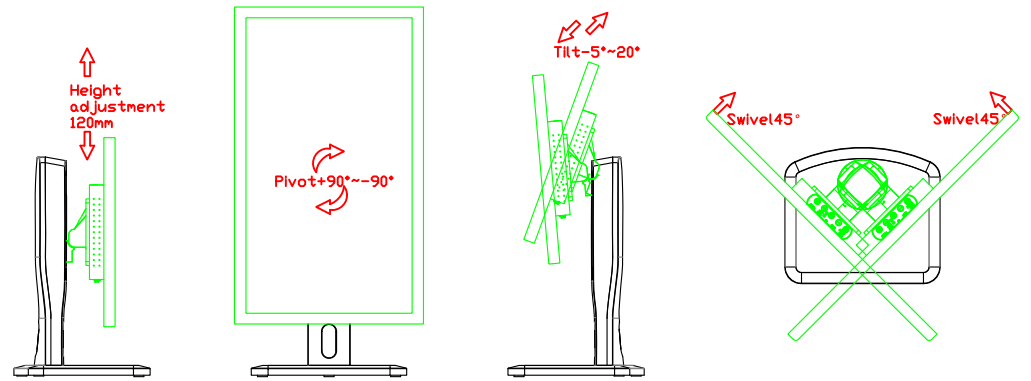

AIM-TMOPxxxx215-R05W

21.5" Desktop Touch Monitor.
(Foldable Stand)

AIM-TMxxxx215-R05W A

21.5" Desktop Touch Monitor.
(Photo Stand)

AIM-TMxxxx215-R05W P

21.5" Desktop Touch Monitor.
(PDS Stand)

AIM-TMxxx215-R05W V

21.5" Desktop Touch Monitor.
(Ergonomic Stand)

AIM-TMxxxx215-R05W Y