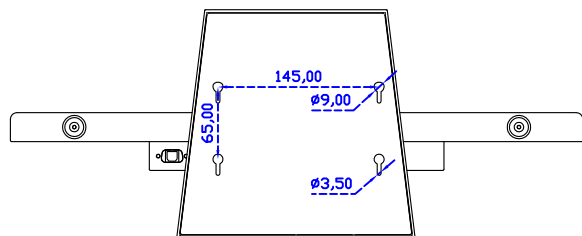

Software Feature :

Calibration	Fast full oriental 4 points position
Compensation	Edge compensation. Accuracy 25 points linearity compensation
Draw Test	Position and linearity verification
Controller	Support multiple controllers
Languages	English · Simple Chinese · Traditional Chinese · Japanese · French · German · Spanish · Korean · Arabic · Czech · Danish · Dutch · Greek · Hungarian · Italian · Norwegian · Russian · Polish · Portuguese · Slovenian · Swedish · Thai · Turkish
Mouse Emulator	Right / left button emulation. Auto Right / left Click (PDA function)
Touch Style	Drawing a Mode · button a Mode · Touch Off/ on Switch
Double Click	Configurable double click speed · Configurable double click area
Sound Modes	No sound · Touch down · Touch up
COM Port Support	COM1 ~ COM255 for Windows and Linux COM1 ~ COM8 for MS- DOS
Display Support	display rotation · Support multiple monitors
Support O.S	All Windows-32/64bit O.S Android ; Linux ; MAC

AIM-TM5R215-R05W V

AIM-TM5R215-R05W Y

3 Year Warranty
LCD Panel 1 Year

21.5" Touch Monitor.
 (VESA Mount)

AIM-TMxxxx215-R05W

X type mount (Default)

Range 8mm (Option)

21.5" Embedded Touch Monitor.
(Open Frame)

AIM-TMOPxxxx215-R05W

21.5" Desktop Touch Monitor.
(Foldable Stand)

AIM-TMxxxx215-R05W A

21.5" Desktop Touch Monitor.
(Photo Stand)

AIM-TMxxxx215-R05W P

21.5" Desktop Touch Monitor.
(PDS Stand)

AIM-TMxxx215-R05W V