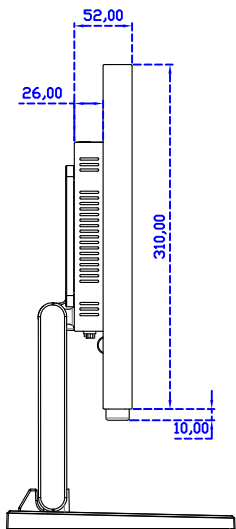

21.5" Resistive Single Touch Monitor

Display Specifications :

Active Area	476 × 268 mm
Pixel Pitch	0.24795 × 0.24795 mm
Brightness	500 cd/m ²
Contrast Ratio	1000 : 1
Resolution	1920 x 1080 (Full HD)
Viewing Angle	L/R178° ; U/D178°
Response Time	14ms (Tr + Tf)
Display Colors	16.7M
Display Modes	640×480 ; 800×600 ; 1024×768 ; 1280×720 ; 1280×800 ; 1280×1024 ; 1360×768 ; 1440×900 ; 1680×1050 ; 1920×1080
Signal input	VGA ; Audio ; DVI
Speaker	1W (8Ω) × 2
OSD Keyboard	⊙Power ⊙Auto adjust ⊕+ ⊖- ⊙Menu
Power Source	DC 12V (DC Jack Φ2.1mm)
Power Consumption	≤26w
Storage · Operation	-20~60°C ; 0~50°C
VESA	75×75 ; 100×100 mm
Casing Colors	Black (OEM other colors)
Casing Size · Weight	515 × 310 × 52 mm ; 5.7 kg (W×H×D) (Without Stand)
Carton · gross weight	667 × 400 × 170 mm ; 7.2 kg (W×H×D)
Accessory	VGA cable / Audio cable / AC100~240V Adapter / Power cable / USB or RS232 cable / Touch pen / Cleaning wipes / Driver Disk ※DVI cable (Optional)

AIM-TM5R215-R05W V

AIM-TM5R215-R05W Y

3 Year Warranty
LCD Panel 1 Year

21.5" Touch Monitor.
 (VESA Mount)

AIM-TMxxxx215-R05W

X type mount (Default)

Range 8mm (Option)

21.5" Embedded Touch Monitor.
(Open Frame)

AIM-TMOPxxxx215-R05W

21.5" Desktop Touch Monitor.
(Foldable Stand)

AIM-TMxxxx215-R05W A

21.5" Desktop Touch Monitor.
(Photo Stand)

AIM-TMxxxx215-R05W P

21.5" Desktop Touch Monitor.
(PDS Stand)

AIM-TMxxx215-R05W V

21.5" Desktop Touch Monitor.
(Ergonomic Stand)

AIM-TMxxxx215-R05W Y