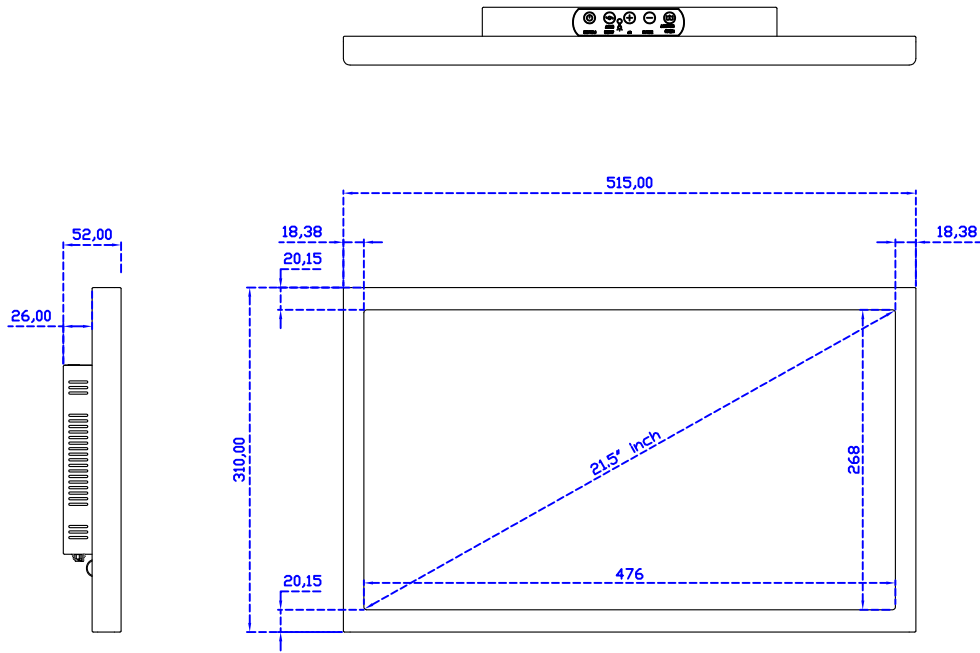

21.5" Resistive Single Touch Monitor

Display Specifications :

Active Area	476 × 268 mm
Pixel Pitch	0.24795 × 0.24795 mm
Brightness	500 cd/m ²
Contrast Ratio	1000 : 1
Resolution	1920 x 1080 (Full HD)
Viewing Angle	L/R178° ; U/D178°
Response Time	14ms (Tr + Tf)
Display Colors	16.7M
Display Modes	640×480 ; 800×600 ; 1024×768 ; 1280×720 ; 1280×800 ; 1280×1024 ; 1360×768 ; 1440×900 ; 1680×1050 ; 1920×1080
Signal input	VGA ; Audio ; DVI
Speaker	1W (8Ω) × 2
OSD Keyboard	⊙Power ⊙Auto adjust ⊕+ ⊖- ⊙Menu
Power Source	DC 12V (DC Jack Φ2.1mm)
Power Consumption	≤26w
Storage · Operation	-20~60°C ; 0~50°C
VESA	75×75 ; 100×100 mm
Casing Colors	Black (OEM other colors)
Casing Size · Weight	515 × 310 × 52 mm ; 5.7 kg (W×H×D) (Without Stand)
Carton · gross weight	667 × 400 × 170 mm ; 7.2 kg (W×H×D)
Accessory	VGA cable / Audio cable / AC100~240V Adapter / Power cable / USB or RS232 cable / Touch pen / Cleaning wipes / Driver Disk ※DVI cable (Optional)

AIM-TM5R215-R05W V

AIM-TM5R215-R05W Y

3 Year Warranty
LCD Panel 1 Year

21.5" Touch Monitor.
 (VESA Mount)

AIM-TMxxxx215-R05W

X type mount (Default)

Range 8mm (Option)

21.5" Embedded Touch Monitor.
(Open Frame)

21.5" Desktop Touch Monitor.
(Ergonomic Stand)

AIM-TMxxxx215-R05W Y