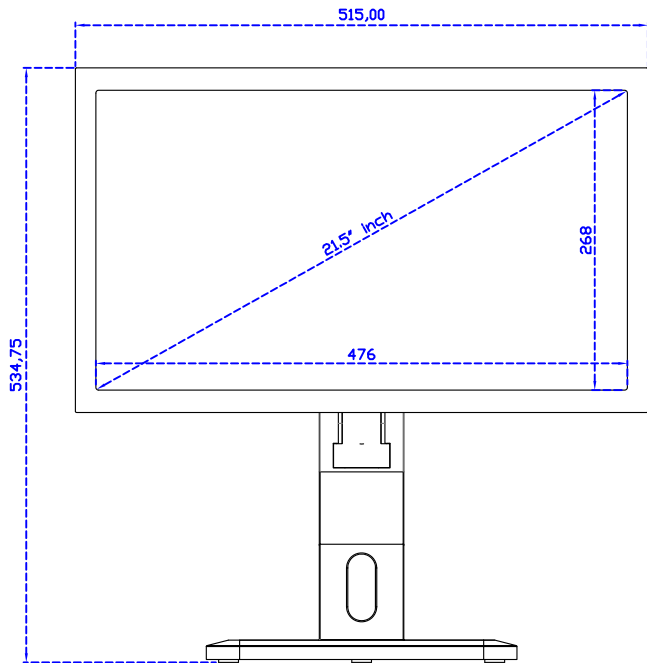

21.5" Resistive Single Touch Monitor

Display Specifications :

Active Area	476 × 268 mm
Pixel Pitch	0.24795 × 0.24795 mm
Brightness	500 cd/m ²
Contrast Ratio	1000 : 1
Resolution	1920 x 1080 (Full HD)
Viewing Angle	L/R178° ; U/D178°
Response Time	14ms (Tr + Tf)
Display Colors	16.7M
Display Modes	640×480 ; 800×600 ; 1024×768 ; 1280×720 ; 1280×800 ; 1280×1024 ; 1360×768 ; 1440×900 ; 1680×1050 ; 1920×1080
Signal input	VGA ; Audio ; DVI
Speaker	1W (8Ω) × 2
OSD Keyboard	⊙Power ⊙Auto adjust ⊕+ ⊖- ⊙Menu
Power Source	DC 12V (DC Jack Φ2.1mm)
Power Consumption	≤26w
Storage · Operation	-20~60°C ; 0~50°C
VESA	75×75 ; 100×100 mm
Casing Colors	Black (OEM other colors)
Casing Size · Weight	515 × 310 × 52 mm ; 5.7 kg (W×H×D) (Without Stand)
Carton · gross weight	667 × 400 × 170 mm ; 7.2 kg (W×H×D)
Accessory	VGA cable / Audio cable / AC100~240V Adapter / Power cable / USB or RS232 cable / Touch pen / Cleaning wipes / Driver Disk ※DVI cable (Optional)

AIM-TM5R215-R05W V

AIM-TM5R215-R05W Y

3 Year Warranty
LCD Panel 1 Year

21.5" Touch Monitor.
 (VESA Mount)

AIM-TMxxxx215-R05W

X type mount (Default)

Range 8mm (Option)

21.5" Embedded Touch Monitor.
(Open Frame)

AIM-TMOPxxxx215-R05W

21.5" Desktop Touch Monitor.
(Foldable Stand)

AIM-TMxxxx215-R05W A

21.5" Desktop Touch Monitor.
(Photo Stand)

AIM-TMxxxx215-R05W P

21.5" Desktop Touch Monitor.
(PDS Stand)

AIM-TMxxx215-R05W V

21.5" Desktop Touch Monitor.
(Ergonomic Stand)

AIM-TMxxxx215-R05W Y