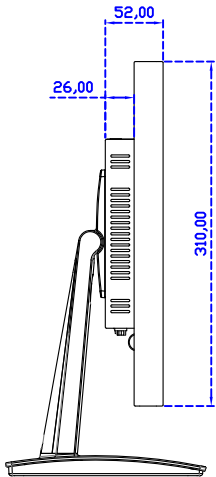

21.5" Resistive Single Touch Monitor

Display Specifications :

Active Area	476 × 268 mm
Pixel Pitch	0.24795 × 0.24795 mm
Brightness	500 cd/m ²
Contrast Ratio	1000 : 1
Resolution	1920 x 1080 (Full HD)
Viewing Angle	L/R178° ; U/D178°
Response Time	14ms (Tr + Tf)
Display Colors	16.7M
Display Modes	640×480 ; 800×600 ; 1024×768 ; 1280×720 ; 1280×800 ; 1280×1024 ; 1360×768 ; 1440×900 ; 1680×1050 ; 1920×1080
Signal input	VGA ; Audio ; DVI
Speaker	1W (8Ω) × 2
OSD Keyboard	⊙Power ⊙Auto adjust ⊕+ ⊖- ⊙Menu
Power Source	DC 12V (DC Jack Φ2.1mm)
Power Consumption	≤26w
Storage · Operation	-20~60°C ; 0~50°C
VESA	75×75 ; 100×100 mm
Casing Colors	Black (OEM other colors)
Casing Size · Weight	515 × 310 × 52 mm ; 5.7 kg (W×H×D) (Without Stand)
Carton · gross weight	667 × 400 × 170 mm ; 7.2 kg (W×H×D)
Accessory	VGA cable / Audio cable / AC100~240V Adapter / Power cable / USB or RS232 cable / Touch pen / Cleaning wipes / Driver Disk ※DVI cable (Optional)

AIM-TM5R215-R05W V

AIM-TM5R215-R05W Y

3 Year Warranty
LCD Panel 1 Year

21.5" Touch Monitor.
 (VESA Mount)

AIM-TMxxxx215-R05W

X type mount (Default)

Range 8mm (Option)

21.5" Embedded Touch Monitor.
(Open Frame)

AIM-TMOPxxxx215-R05W

21.5" Desktop Touch Monitor.
(Foldable Stand)

AIM-TMxxxx215-R05W A

21.5" Desktop Touch Monitor.
(Photo Stand)

AIM-TMxxxx215-R05W P

21.5" Desktop Touch Monitor.
(PDS Stand)

AIM-TMxxx215-R05W V

21.5" Desktop Touch Monitor.
(Ergonomic Stand)

AIM-TMxxxx215-R05W Y