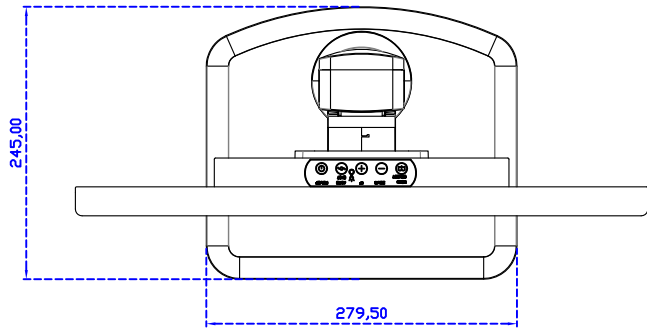

AIM-TM5R215-R05W V

AIM-TM5R215-R05W Y

3 Year Warranty
LCD Panel 1 Year

21.5" Touch Monitor.
 (VESA Mount)

AIM-TMxxxx215-R05W

X type mount (Default)

Range 8mm (Option)

21.5" Embedded Touch Monitor.
(Open Frame)

AIM-TMOPxxxx215-R05W

21.5" Desktop Touch Monitor.
(Foldable Stand)

AIM-TMxxxx215-R05W A

21.5" Desktop Touch Monitor.
(Photo Stand)

AIM-TMxxxx215-R05W P

21.5" Desktop Touch Monitor.
(PDS Stand)

AIM-TMxxx215-R05W V

21.5" Desktop Touch Monitor.
(Ergonomic Stand)

AIM-TMxxxx215-R05W Y