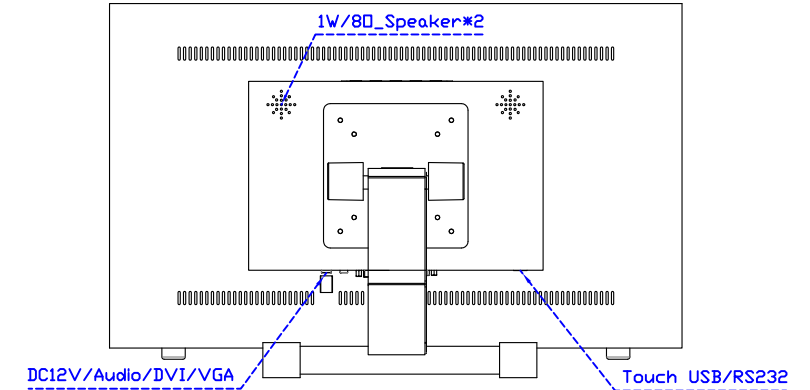

AIM-TM5R215-R05W V

AIM-TM5R215-R05W Y

3 Year Warranty
LCD Panel 1 Year

21.5" Touch Monitor.
 (VESA Mount)

AIM-TMxxxx215-R05W

X type mount (Default)

Range 8mm (Option)

21.5" Embedded Touch Monitor.
(Open Frame)

AIM-TMOPxxxx215-R05W

21.5" Desktop Touch Monitor.
(Foldable Stand)

AIM-TMxxxx215-R05W A

21.5" Desktop Touch Monitor.
(Photo Stand)

AIM-TMxxxx215-R05W P

21.5" Desktop Touch Monitor.
(PDS Stand)

AIM-TMxxx215-R05W V