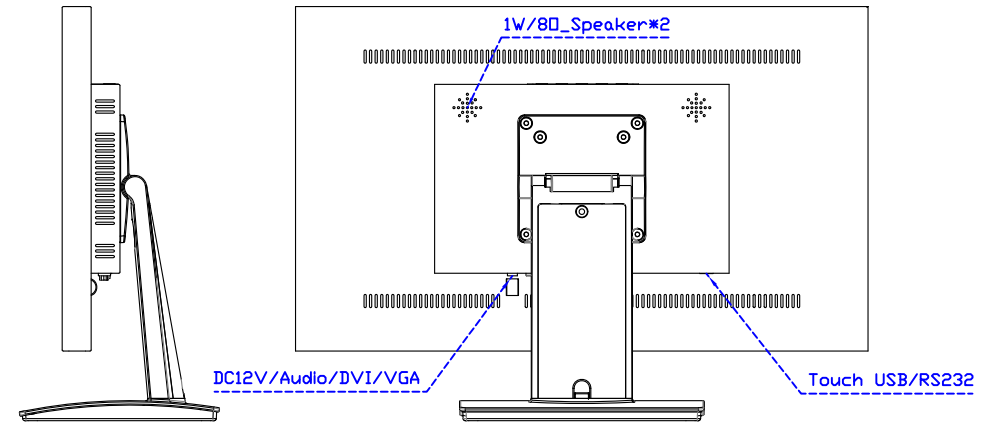

AIM-TM5R215-R05W V

AIM-TM5R215-R05W Y

3 Year Warranty
LCD Panel 1 Year

21.5" Touch Monitor.
 (VESA Mount)

AIM-TMxxxx215-R05W

X type mount (Default)

Range 8mm (Option)

21.5" Embedded Touch Monitor.
(Open Frame)

AIM-TMOPxxxx215-R05W

21.5" Desktop Touch Monitor.
(Foldable Stand)

AIM-TMxxxx215-R05W A

21.5" Desktop Touch Monitor.
(Photo Stand)

AIM-TMxxxx215-R05W P

21.5" Desktop Touch Monitor.
(PDS Stand)

AIM-TMxxx215-R05W V

21.5" Desktop Touch Monitor.
(Ergonomic Stand)

AIM-TMxxxx215-R05W Y