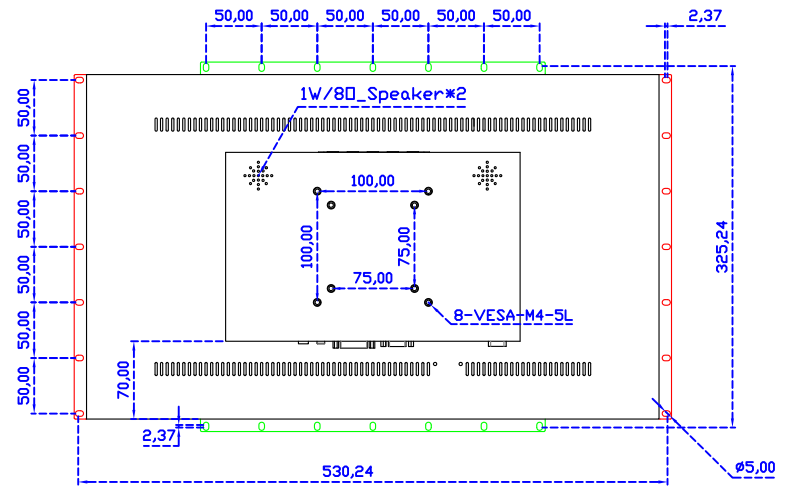

21.5" Resistive Single Touch Monitor

Display Specifications :

Active Area	476 × 268 mm
Pixel Pitch	0.24795 × 0.24795 mm
Brightness	500 cd/m ²
Contrast Ratio	1000 : 1
Resolution	1920 x 1080 (Full HD)
Viewing Angle	L/R178° ; U/D178°
Response Time	14ms (Tr + Tf)
Display Colors	16.7M
Display Modes	640×480 ; 800×600 ; 1024×768 ; 1280×720 ; 1280×800 ; 1280×1024 ; 1360×768 ; 1440×900 ; 1680×1050 ; 1920×1080
Signal input	VGA ; Audio ; DVI
Speaker	1W (8Ω) × 2
OSD Keyboard	⊙Power ⊙Auto adjust ⊕+ ⊖- ⊙Menu
Power Source	DC 12V (DC Jack Φ2.1mm)
Power Consumption	≤26w
Storage · Operation	-20~60°C ; 0~50°C
VESA	75×75 ; 100×100 mm
Casing Colors	Black (OEM other colors)
Casing Size · Weight	515 × 310 × 52 mm ; 5.7 kg (W×H×D) (Without Stand)
Carton · gross weight	667 × 400 × 170 mm ; 7.2 kg (W×H×D)
Accessory	VGA cable / Audio cable / AC100~240V Adapter / Power cable / USB or RS232 cable / Touch pen / Cleaning wipes / Driver Disk ※DVI cable (Optional)

AIM-TM5R215-R05W V

AIM-TM5R215-R05W Y

3 Year Warranty
LCD Panel 1 Year

21.5" Touch Monitor.
 (VESA Mount)

AIM-TMxxxx215-R05W

X type mount (Default)

Range 8mm (Option)

21.5" Embedded Touch Monitor.
(Open Frame)

AIM-TMOPxxxx215-R05W

21.5" Desktop Touch Monitor.
(Foldable Stand)

AIM-TMxxxx215-R05W A

21.5" Desktop Touch Monitor.
(Photo Stand)

AIM-TMxxxx215-R05W P

21.5" Desktop Touch Monitor.
(PDS Stand)

AIM-TMxxx215-R05W V

21.5" Desktop Touch Monitor.
(Ergonomic Stand)

AIM-TMxxxx215-R05W Y