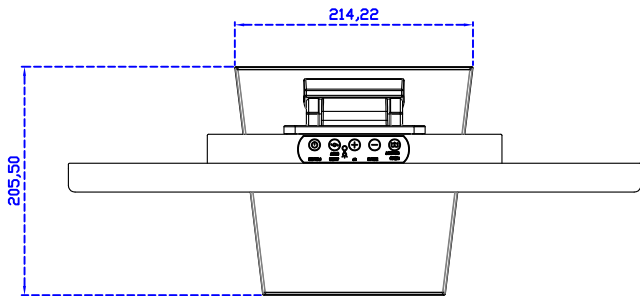

AIM-TM5R215-R05W V

AIM-TM5R215-R05W Y

3 Year Warranty
LCD Panel 1 Year

21.5" Touch Monitor.
 (VESA Mount)

AIM-TMxxxx215-R05W

X type mount (Default)

Range 8mm (Option)

21.5" Embedded Touch Monitor.
(Open Frame)

AIM-TMOPxxxx215-R05W

21.5" Desktop Touch Monitor.
(Foldable Stand)

AIM-TMxxxx215-R05W A

21.5" Desktop Touch Monitor.
(Photo Stand)

AIM-TMxxxx215-R05W P

21.5" Desktop Touch Monitor.
(PDS Stand)

AIM-TMxxx215-R05W V