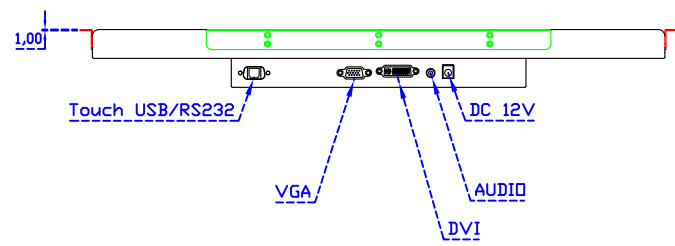

Software Feature :

Calibration	Fast full oriental 4 points position
Compensation	Edge compensation. Accuracy 25 points linearity compensation
Draw Test	Position and linearity verification
Controller	Support multiple controllers
Languages	English · Simple Chinese · Traditional Chinese · Japanese · French · German · Spanish · Korean · Arabic · Czech · Danish · Dutch · Greek · Hungarian · Italian · Norwegian · Russian · Polish · Portuguese · Slovenian · Swedish · Thai · Turkish
Mouse Emulator	Right / left button emulation. Auto Right / left Click (PDA function)
Touch Style	Drawing a Mode · button a Mode · Touch Off/ on Switch
Double Click	Configurable double click speed · Configurable double click area
Sound Modes	No sound · Touch down · Touch up
COM Port Support	COM1 ~ COM255 for Windows and Linux COM1 ~ COM8 for MS- DOS
Display Support	display rotation · Support multiple monitors
Support O.S	All Windows-32/64bit O.S Android ; Linux ; MAC

AIM-TM5R215-R05W V

AIM-TM5R215-R05W Y

3 Year Warranty
LCD Panel 1 Year

21.5" Touch Monitor.
 (VESA Mount)

AIM-TMxxxx215-R05W

X type mount (Default)

Range 8mm (Option)

21.5" Embedded Touch Monitor.
(Open Frame)

AIM-TMOPxxxx215-R05W

21.5" Desktop Touch Monitor.
(Foldable Stand)

AIM-TMxxxx215-R05W A

21.5" Desktop Touch Monitor.
(Photo Stand)

AIM-TMxxxx215-R05W P

21.5" Desktop Touch Monitor.
(PDS Stand)

AIM-TMxxx215-R05W V