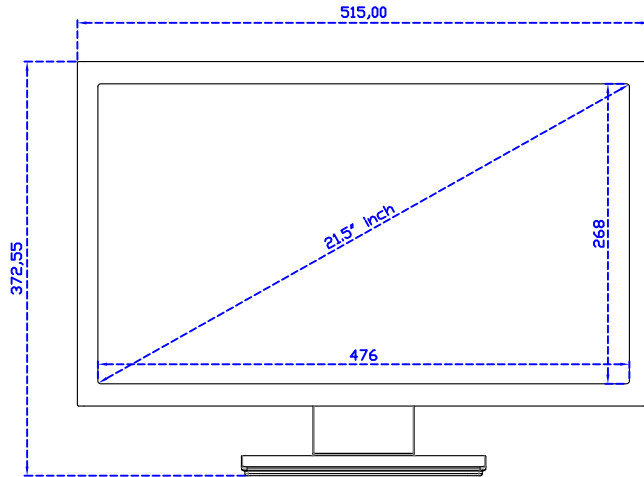

21.5" Resistive Single Touch Monitor

Display Specifications :

Active Area	476 × 268 mm
Pixel Pitch	0.24795 × 0.24795 mm
Brightness	500 cd/m ²
Contrast Ratio	1000 : 1
Resolution	1920 x 1080 (Full HD)
Viewing Angle	L/R178° ; U/D178°
Response Time	14ms (Tr + Tf)
Display Colors	16.7M
Display Modes	640×480 ; 800×600 ; 1024×768 ; 1280×720 ; 1280×800 ; 1280×1024 ; 1360×768 ; 1440×900 ; 1680×1050 ; 1920×1080
Signal input	VGA ; Audio ; DVI
Speaker	1W (8Ω) × 2
OSD Keyboard	⊙Power ⊙Auto adjust ⊕+ ⊖- ⊙Menu
Power Source	DC 12V (DC Jack Φ2.1mm)
Power Consumption	≤26w
Storage · Operation	-20~60°C ; 0~50°C
VESA	75×75 ; 100×100 mm
Casing Colors	Black (OEM other colors)
Casing Size · Weight	515 × 310 × 52 mm ; 5.7 kg (W×H×D) (Without Stand)
Carton · gross weight	667 × 400 × 170 mm ; 7.2 kg (W×H×D)
Accessory	VGA cable / Audio cable / AC100~240V Adapter / Power cable / USB or RS232 cable / Touch pen / Cleaning wipes / Driver Disk ※DVI cable (Optional)

AIM-TM5R215-R05W V

AIM-TM5R215-R05W Y

3 Year Warranty
LCD Panel 1 Year

21.5" Touch Monitor.
 (VESA Mount)

AIM-TMxxxx215-R05W

X type mount (Default)

Range 8mm (Option)

21.5" Embedded Touch Monitor.
(Open Frame)

AIM-TMOPxxxx215-R05W

21.5" Desktop Touch Monitor.
(Foldable Stand)

AIM-TMxxxx215-R05W A

21.5" Desktop Touch Monitor.
(Photo Stand)

AIM-TMxxxx215-R05W P

21.5" Desktop Touch Monitor.
(PDS Stand)

AIM-TMxxx215-R05W V

21.5" Desktop Touch Monitor.
(Ergonomic Stand)

AIM-TMxxxx215-R05W Y