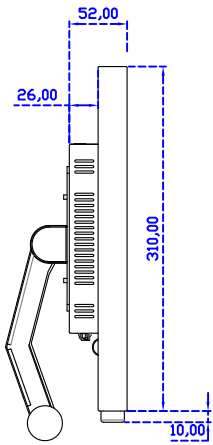

21.5" Resistive Single Touch Monitor

Display Specifications :

Active Area	476 × 268 mm
Pixel Pitch	0.24795 × 0.24795 mm
Brightness	500 cd/m ²
Contrast Ratio	1000 : 1
Resolution	1920 x 1080 (Full HD)
Viewing Angle	L/R178° ; U/D178°
Response Time	14ms (Tr + Tf)
Display Colors	16.7M
Display Modes	640×480 ; 800×600 ; 1024×768 ; 1280×720 ; 1280×800 ; 1280×1024 ; 1360×768 ; 1440×900 ; 1680×1050 ; 1920×1080
Signal input	VGA ; Audio ; DVI
Speaker	1W (8Ω) × 2
OSD Keyboard	⊙Power ⊙Auto adjust ⊕+ ⊖- ⊙Menu
Power Source	DC 12V (DC Jack Φ2.1mm)
Power Consumption	≤26w
Storage · Operation	-20~60°C ; 0~50°C
VESA	75×75 ; 100×100 mm
Casing Colors	Black (OEM other colors)
Casing Size · Weight	515 × 310 × 52 mm ; 5.7 kg (W×H×D) (Without Stand)
Carton · gross weight	667 × 400 × 170 mm ; 7.2 kg (W×H×D)
Accessory	VGA cable / Audio cable / AC100~240V Adapter / Power cable / USB or RS232 cable / Touch pen / Cleaning wipes / Driver Disk ※DVI cable (Optional)

AIM-TM5R215-R05W V

AIM-TM5R215-R05W Y

3 Year Warranty
LCD Panel 1 Year

21.5" Touch Monitor.
 (VESA Mount)

AIM-TMxxxx215-R05W

X type mount (Default)

Range 8mm (Option)

21.5" Embedded Touch Monitor.
(Open Frame)

AIM-TMOPxxxx215-R05W

21.5" Desktop Touch Monitor.
(Foldable Stand)

AIM-TMxxxx215-R05W A

21.5" Desktop Touch Monitor.
(Photo Stand)

AIM-TMxxxx215-R05W P

21.5" Desktop Touch Monitor.
(PDS Stand)

AIM-TMxxx215-R05W V

21.5" Desktop Touch Monitor.
(Ergonomic Stand)

AIM-TMxxxx215-R05W Y