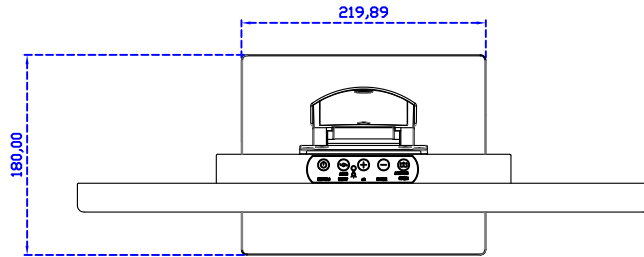

AIM-TMOPxxxx215-R05W

21.5" Desktop Touch Monitor.
(Foldable Stand)

AIM-TMxxxx215-R05W A

21.5" Desktop Touch Monitor.
(Photo Stand)

AIM-TMxxxx215-R05W P

21.5" Desktop Touch Monitor.
(PDS Stand)

AIM-TMxxx215-R05W V

21.5" Desktop Touch Monitor.
(Ergonomic Stand)

AIM-TMxxxx215-R05W Y