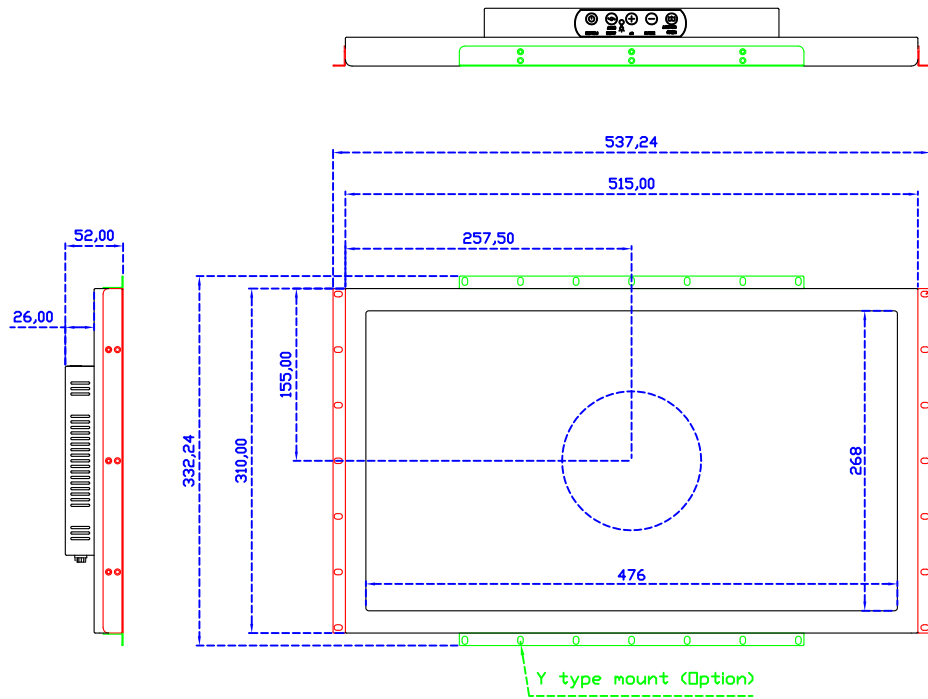

21.5" Resistive Single Touch Monitor

Display Specifications :

Active Area	476 × 268 mm
Pixel Pitch	0.24795 × 0.24795 mm
Brightness	500 cd/m ²
Contrast Ratio	1000 : 1
Resolution	1920 x 1080 (Full HD)
Viewing Angle	L/R178° ; U/D178°
Response Time	14ms (Tr + Tf)
Display Colors	16.7M
Display Modes	640×480 ; 800×600 ; 1024×768 ; 1280×720 ; 1280×800 ; 1280×1024 ; 1360×768 ; 1440×900 ; 1680×1050 ; 1920×1080
Signal input	VGA ; Audio ; DVI
Speaker	1W (8Ω) × 2
OSD Keyboard	⊙Power ⊙Auto adjust ⊕+ ⊖- ⊙Menu
Power Source	DC 12V (DC Jack Φ2.1mm)
Power Consumption	≤26w
Storage · Operation	-20~60°C ; 0~50°C
VESA	75×75 ; 100×100 mm
Casing Colors	Black (OEM other colors)
Casing Size · Weight	515 × 310 × 52 mm ; 5.7 kg (W×H×D) (Without Stand)
Carton · gross weight	667 × 400 × 170 mm ; 7.2 kg (W×H×D)
Accessory	VGA cable / Audio cable / AC100~240V Adapter / Power cable / USB or RS232 cable / Touch pen / Cleaning wipes / Driver Disk ※DVI cable (Optional)

AIM-TM5R215-R05W V

AIM-TM5R215-R05W Y

3 Year Warranty
LCD Panel 1 Year

21.5" Touch Monitor.
 (VESA Mount)

AIM-TMxxxx215-R05W

X type mount (Default)

Range 8mm (Option)

21.5" Embedded Touch Monitor.
(Open Frame)

AIM-TMOPxxxx215-R05W

21.5" Desktop Touch Monitor.
(Foldable Stand)

AIM-TMxxxx215-R05W A

21.5" Desktop Touch Monitor.
(Photo Stand)

AIM-TMxxxx215-R05W P

21.5" Desktop Touch Monitor.
(PDS Stand)

AIM-TMxxx215-R05W V

21.5" Desktop Touch Monitor.
(Ergonomic Stand)

AIM-TMxxxx215-R05W Y