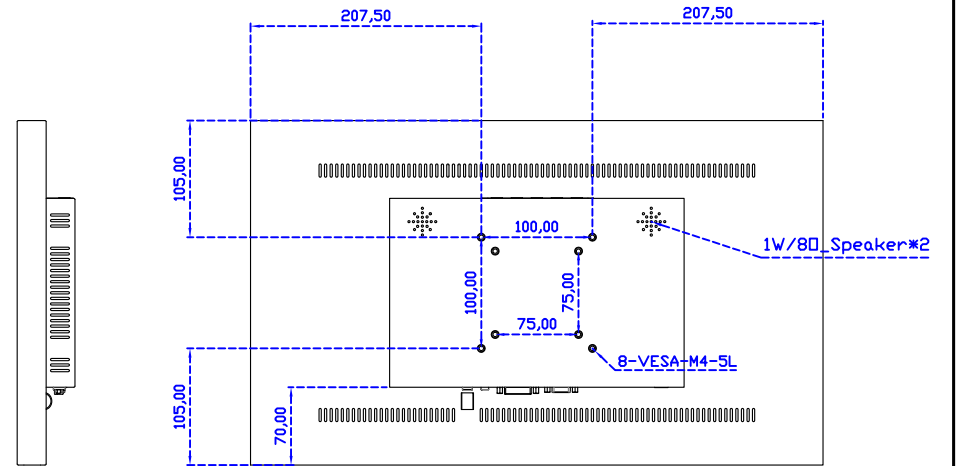

21.5" Resistive Single Touch Monitor

Display Specifications :

Active Area	476 × 268 mm
Pixel Pitch	0.24795 × 0.24795 mm
Brightness	500 cd/m ²
Contrast Ratio	1000 : 1
Resolution	1920 x 1080 (Full HD)
Viewing Angle	L/R178° ; U/D178°
Response Time	14ms (Tr + Tf)
Display Colors	16.7M
Display Modes	640×480 ; 800×600 ; 1024×768 ; 1280×720 ; 1280×800 ; 1280×1024 ; 1360×768 ; 1440×900 ; 1680×1050 ; 1920×1080
Signal input	VGA ; Audio ; DVI
Speaker	1W (8Ω) × 2
OSD Keyboard	⊙Power ⊙Auto adjust ⊕+ ⊖- ⊙Menu
Power Source	DC 12V (DC Jack Φ2.1mm)
Power Consumption	≤26w
Storage · Operation	-20~60°C ; 0~50°C
VESA	75×75 ; 100×100 mm
Casing Colors	Black (OEM other colors)
Casing Size · Weight	515 × 310 × 52 mm ; 5.7 kg (W×H×D) (Without Stand)
Carton · gross weight	667 × 400 × 170 mm ; 7.2 kg (W×H×D)
Accessory	VGA cable / Audio cable / AC100~240V Adapter / Power cable / USB or RS232 cable / Touch pen / Cleaning wipes / Driver Disk ※DVI cable (Optional)

AIM-TM5R215-R05W V

AIM-TM5R215-R05W Y

3 Year Warranty
LCD Panel 1 Year

21.5" Touch Monitor.
 (VESA Mount)

AIM-TMxxxx215-R05W

X type mount (Default)

Range 8mm (Option)

21.5" Embedded Touch Monitor.
(Open Frame)