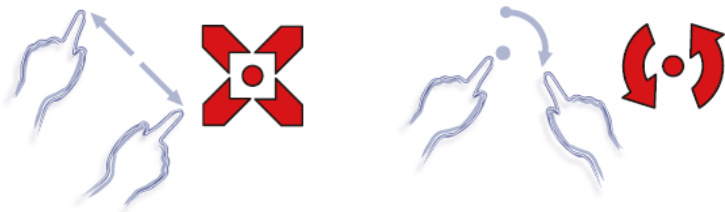

**19" inch Touch Monitor(Projected capacitive Multi-Touch)**

**Products application :**

- POS Terminal
- Industrial PC
- Kiosk
- Gaming
- Medical apparatus
- Personal computer
- Mobile GPS
- Office automation
- Security system of the house
- Car-mounted amusement
- Military equipment
- Communicate

## Touch Feature :

Input Method	Capacitive stylus, Finger
Linearity	≤2.5mm
Surface	≥7H
Life Time	Unlimited
Application	Writing and Signature Capture Capability
PC Link	USB or RS232(Single-Touch)

## Software Feature :

Draw Test	Position and linearity verification
Controller	Support multiple controllers
Languages	English · Simple Chinese · Traditional Chinese · Japanese · French · German · Spanish · Korean · Arabic · Czech · Danish · Dutch · Greek · Hungarian · Italian · Norwegian · Russian · Polish · Portuguese · Slovenian · Swedish · Thai · Turkish
Mouse Emulator	Right / left button emulation. Auto Right / left Click ( PDA function )
Touch Style	Drawing a Mode · button a Mode · Touch Off/ on Switch
Double Click	Configurable double click speed · Configurable double click area
Sound Modes	No sound · Touch down · Touch up
Display Support	display rotation · Support multiple monitors
Division Pattern Settings:	Support two halves and four parts with touch function, you can also create your own division patterns.
Edge compensation	Support edge compensation and you can also add your own numbers for it.
Support O.S	All Windows-32 bit O.S Windows7-8-10 ; XP-64 bit O.S Android ; AII Linux ; MAC