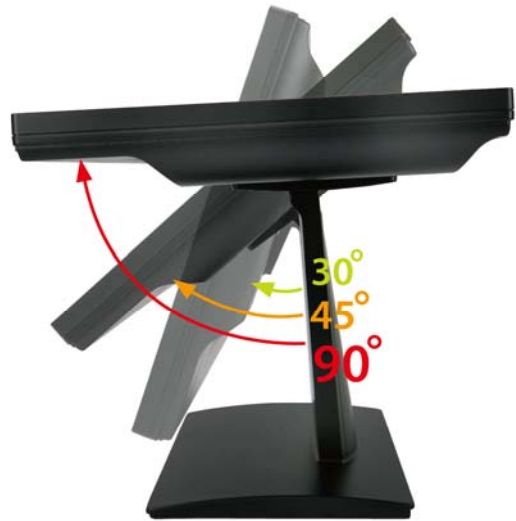

## 19" inch Touch Monitor (POS-styler)

### Display Specifications :

Active Area	376 × 301 mm
Pixel Pitch	0.294 × 0.294 mm
Brightness	250 cd/m <sup>2</sup>
Contrast Ratio	1000 : 1
Resolution	1280 x 1024 ( SXGA )
Viewing Angle	L/R 170° ; U/D 160°
Response Time	5 ms ( Tr + Tf )
Display Colors	16.7M
Display Modes	640×480 ; 800×600 ; 1024×768 ; 1280×1024
Signal input	15 Pin D_Sub ; Mini-Audio in
Mini-Audio out	1W ( 8Ω ) × 1
OSD Keyboard	⊙Power ⊙Auto adjust ⊕ ⊖ ⊙Menu
Power Source	DC 12V ; ≤16w ; Standby ≤1w
Power Consumption	
Storage · Operation	-20~60°C ; 0~50°C
VESA	75×75 mm
Casing Colors	Black or White
Casing Size · Weight	421.4 × 350.5 × 48.1 mm ; 6.2kg ( W×H×D )
Carton · gross weight	490 × 500 × 155 mm ; 7.6kg ( W×H×D )