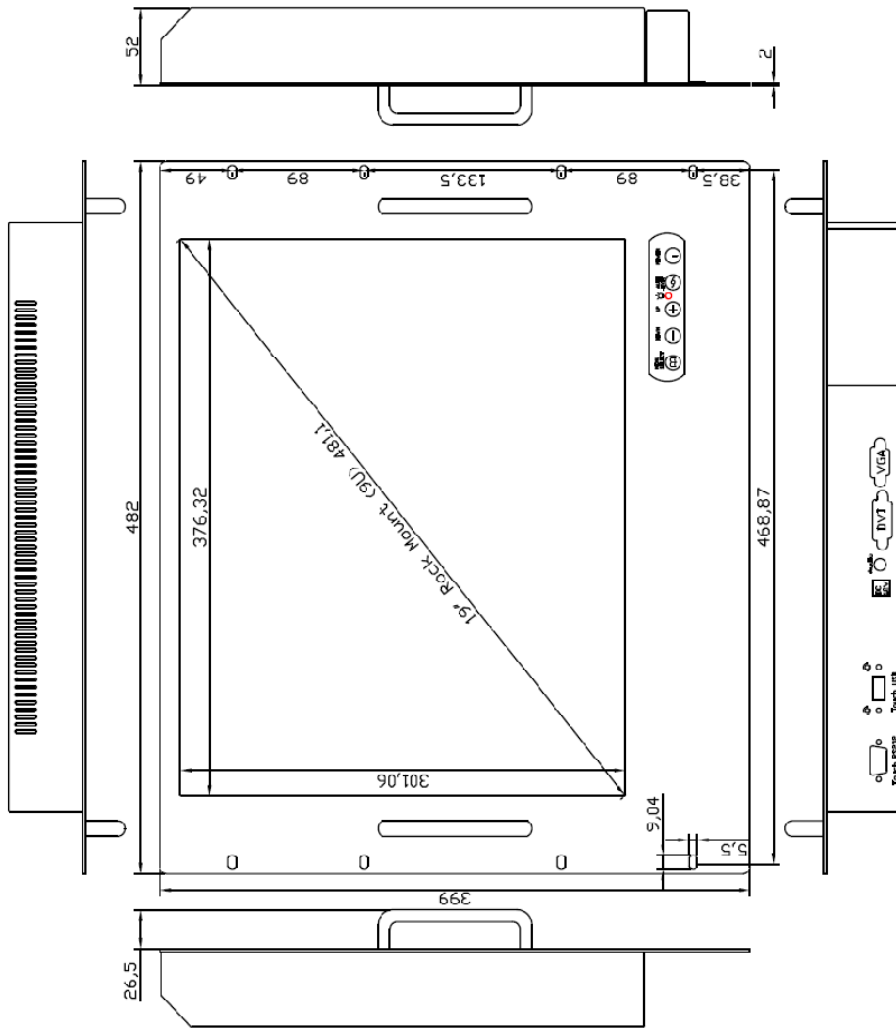

## Display Specifications :

Active Area	376 × 301 mm
Pixel Pitch	0.294 × 0.294 mm
Brightness	250 cd/m <sup>2</sup>
Contrast Ratio	1000 : 1
Resolution	1280 x 1024 ( SXGA )
Viewing Angle	L/R 170° ; U/D 160°
Response Time	5 ms ( Tr + Tf )
Display Colors	16.7M
Display Modes	640×480 ; 800×600 ; 1024×768 ; 1280×1024
Signal input	15 Pin D_Sub ; Mini-Audio in ; DVI
Mini-Audio out	1W ( 8Ω ) × 2
OSD Keyboard (Two Options)	⊙ Menu/Select ⊙ - ⊙ + ⊙ Auto/Exit ⊙ Power
Power Source	DC 12V ; ≤16w ; Standby ≤1w
Power Consumption	
Storage \ Operation	-20~60°C ; 0~50°C
VESA	75×75 or 100×100 mm
Casing Colors	Black
Casing Size \ Weight	482 × 399 × 52 mm ; 7 kg ( W×H×D )
Carton \ gross weight	600 × 500 × 200 mm ; 8.5 kg ( W×H×D )

## Order information :

AIM-RMPCTU190-R01 :	【VGA/AUDIO/DVI/USB-TOUCH】	AIM-RMPCTU190-R02 :	【VGA/AUDIO/DVI/RS232-TOUCH】
Accessory	VGA Cable/AC90~260V Adapter/Power Cable/Audio Cable/USB or RS232 Cable/Cleaning wipes/Driver Disk		
	※DVI Cable(Optional)		

**3 Year Warranty**  
LCD Panel 1 Year

Dimensions :

AIM-RM5R190-R01(DIM)

**NOTE**  
ALL DIMENSIONS ARE IN MILL METERS