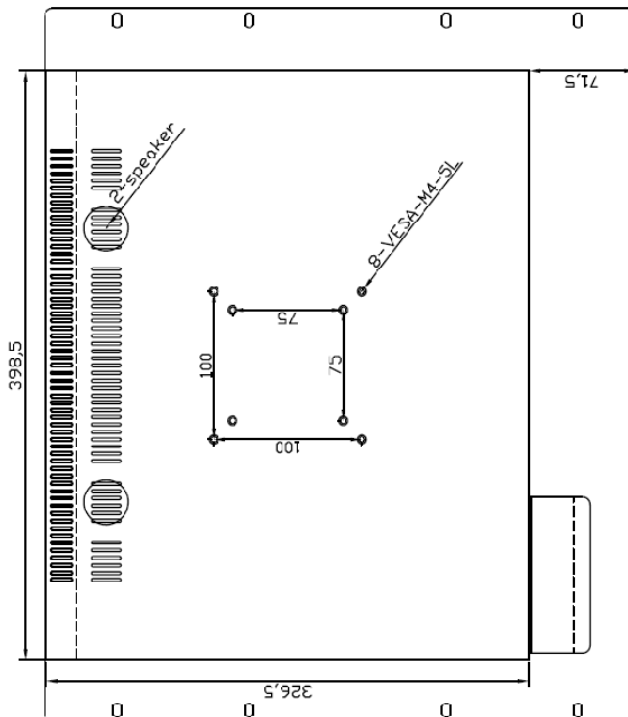

## Display Specifications :

Active Area	376 × 301 mm
Pixel Pitch	0.294 × 0.294 mm
Brightness	250 cd/m <sup>2</sup>
Contrast Ratio	1000 : 1
Resolution	1280 x 1024 ( SXGA )
Viewing Angle	L/R 170° ; U/D 160°
Response Time	5 ms ( Tr + Tf )
Display Colors	16.7M
Display Modes	640×480 ; 800×600 ; 1024×768 ; 1280×1024
Signal input	15 Pin D_Sub ; Mini-Audio in ; DVI
Mini-Audio out	1W ( 8Ω ) × 2
OSD Keyboard (Two Options)	⊙ Menu/Select ⊙ - ⊙ + ⊙ Auto/Exit ⊙ Power
Power Source	DC 12V ; ≤16w ; Standby ≤1w
Power Consumption	
Storage \ Operation	-20~60°C ; 0~50°C
VESA	75×75 or 100×100 mm
Casing Colors	Black
Casing Size \ Weight	482 × 399 × 52 mm ; 7 kg ( W×H×D )
Carton \ gross weight	600 × 500 × 200 mm ; 8.5 kg ( W×H×D )

## Order information :

AIM-RMPCTU190-R01 :	【VGA/AUDIO/DVI/USB-TOUCH】	AIM-RMPCTU190-R02 :	【VGA/AUDIO/DVI/RS232-TOUCH】
Accessory	VGA Cable/AC90~260V Adapter/Power Cable/Audio Cable/USB or RS232 Cable/Cleaning wipes/Driver Disk		
	※DVI Cable(Optional)		

**3 Year Warranty**  
LCD Panel 1 Year

Dimensions :

AIM-RM5R190-R01(DIM)

**NOTE**  
ALL DIMENSIONS ARE IN MILL METERS