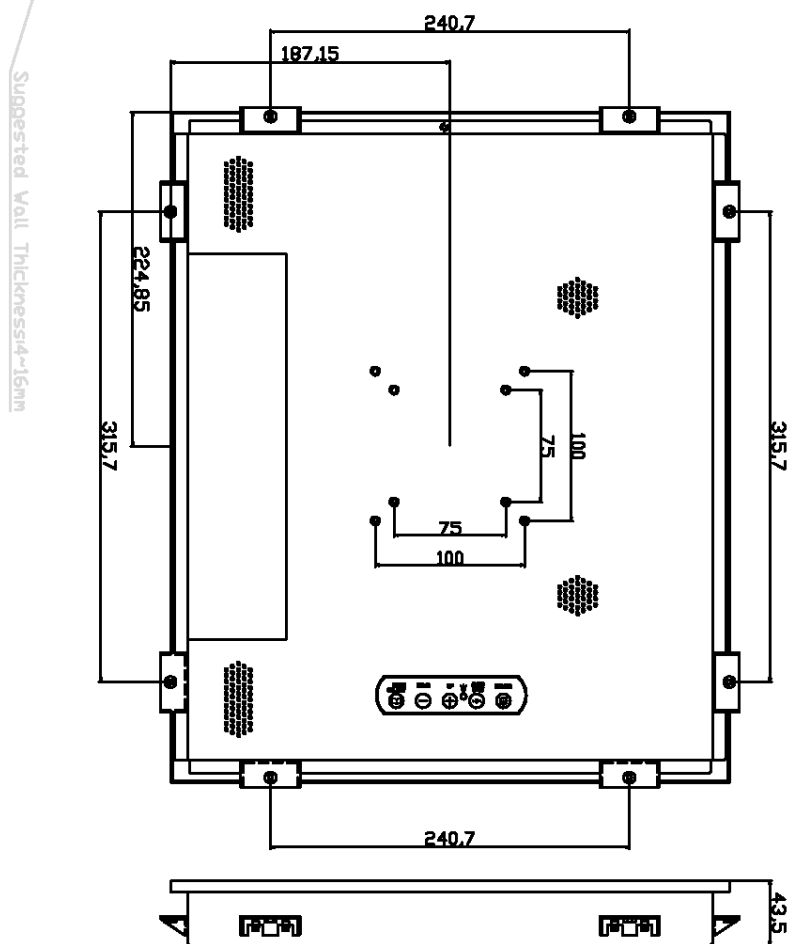

Order information :

AIM-PM5R190-R21 :	【VGA/AUDIO/DVI/USB-TOUCH】	AIM-PM5R190-R22 :	【VGA/AUDIO/DVI/RS232-TOUCH】
Accessory	VGA Cable/AC90~260V Adapter/Power Cable/Audio Cable/USB or RS232 Cable/Touch Pen/ Cleaning wipes/Driver Disk		
	※DVI Cable(Optional)		

3 Year Warranty
LCD Panel 1 Year

Dimensions :

AIM-PM5R190-R21 (DIM)

Unit:mm

NOTE
ALL DIMENSIONS ARE IN MILL METERS