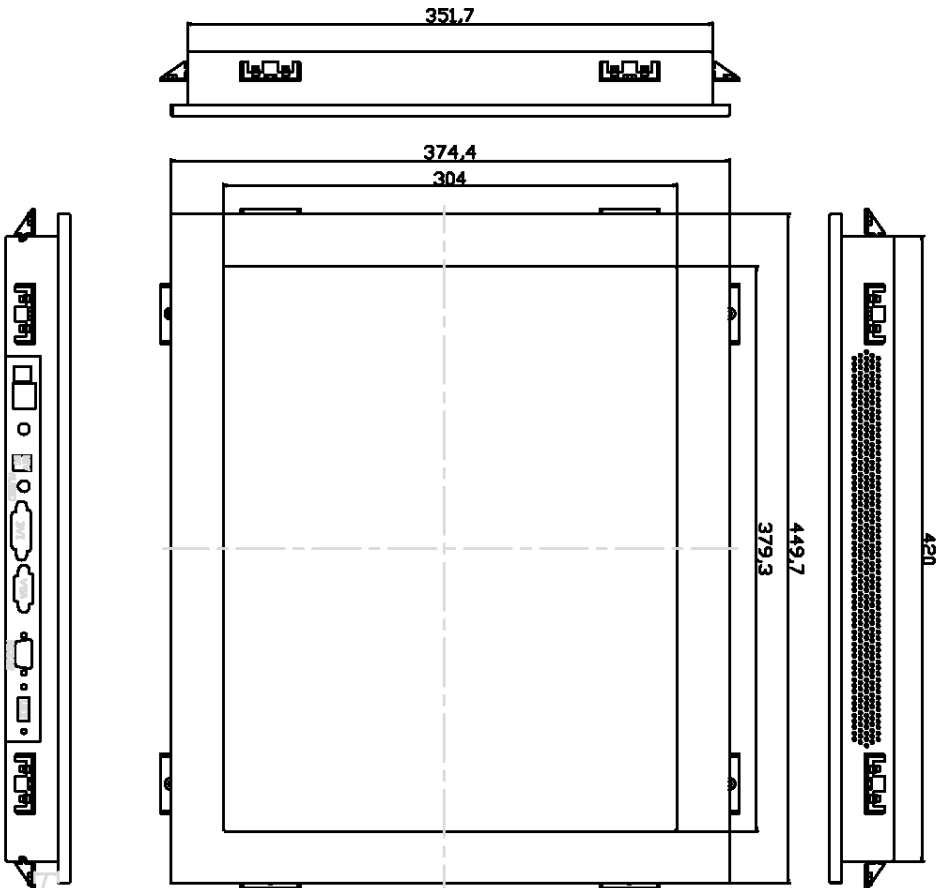

Order information :

AIM-PM5R190-R21 :	【VGA/AUDIO/DVI/USB-TOUCH】	AIM-PM5R190-R22 :	【VGA/AUDIO/DVI/RS232-TOUCH】
Accessory	VGA Cable/AC90~260V Adapter/Power Cable/Audio Cable/USB or RS232 Cable/Touch Pen/ Cleaning wipes/Driver Disk		
	※DVI Cable(Optional)		

3 Year Warranty
LCD Panel 1 Year

Dimensions :

AIM-PM5R190-R21 (DIM)

Unit:mm

NOTE
ALL DIMENSIONS ARE IN MILL METERS