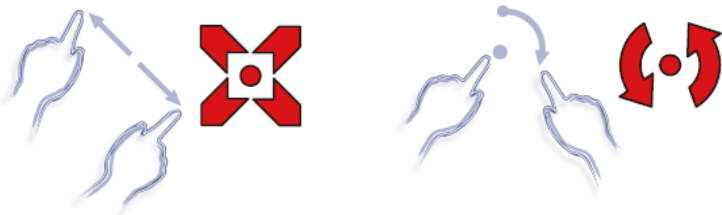

18.5" inch Touch Monitor (POS-styler) (Projected capacitive Multi-Touch)

Products application :

- POS Terminal
- Industrial PC
- Kiosk
- Gaming
- Medical apparatus
- Personal computer
- Mobile GPS
- Office automation
- Security system of the house
- Car-mounted amusement
- Military equipment
- Communicate

Touch Feature :

Input Method	Capacitive stylus, Finger
Linearity	≤ 2.5mm
Surface	≥ 7H
Life Time	Unlimited
Application	Writing and Signature Capture Capability
PC Link	USB or RS232(Single-Touch)

Software Feature :

Draw Test	Position and linearity verification
Controller	Support multiple controllers
Languages	English · Simple Chinese · Traditional Chinese · Japanese · French · German · Spanish · Korean · Arabic · Czech · Danish · Dutch · Greek · Hungarian · Italian · Norwegian · Russian · Polish · Portuguese · Slovenian · Swedish · Thai · Turkish
Mouse Emulator	Right / left button emulation. Auto Right / left Click (PDA function)
Touch Style	Drawing a Mode · button a Mode · Touch Off/ on Switch
Double Click	Configurable double click speed · Configurable double click area
Sound Modes	No sound · Touch down · Touch up
Display Support	display rotation · Support multiple monitors
Division Pattern Settings:	Support two halves and four parts with touch function, you can also create your own division patterns.
Edge compensation Support O.S	Support edge compensation and you can also add your own numbers for it. All Windows-32 bit O.S Windows7-8-10 : XP-64 bit O.S Android ; A II Linux ; MAC