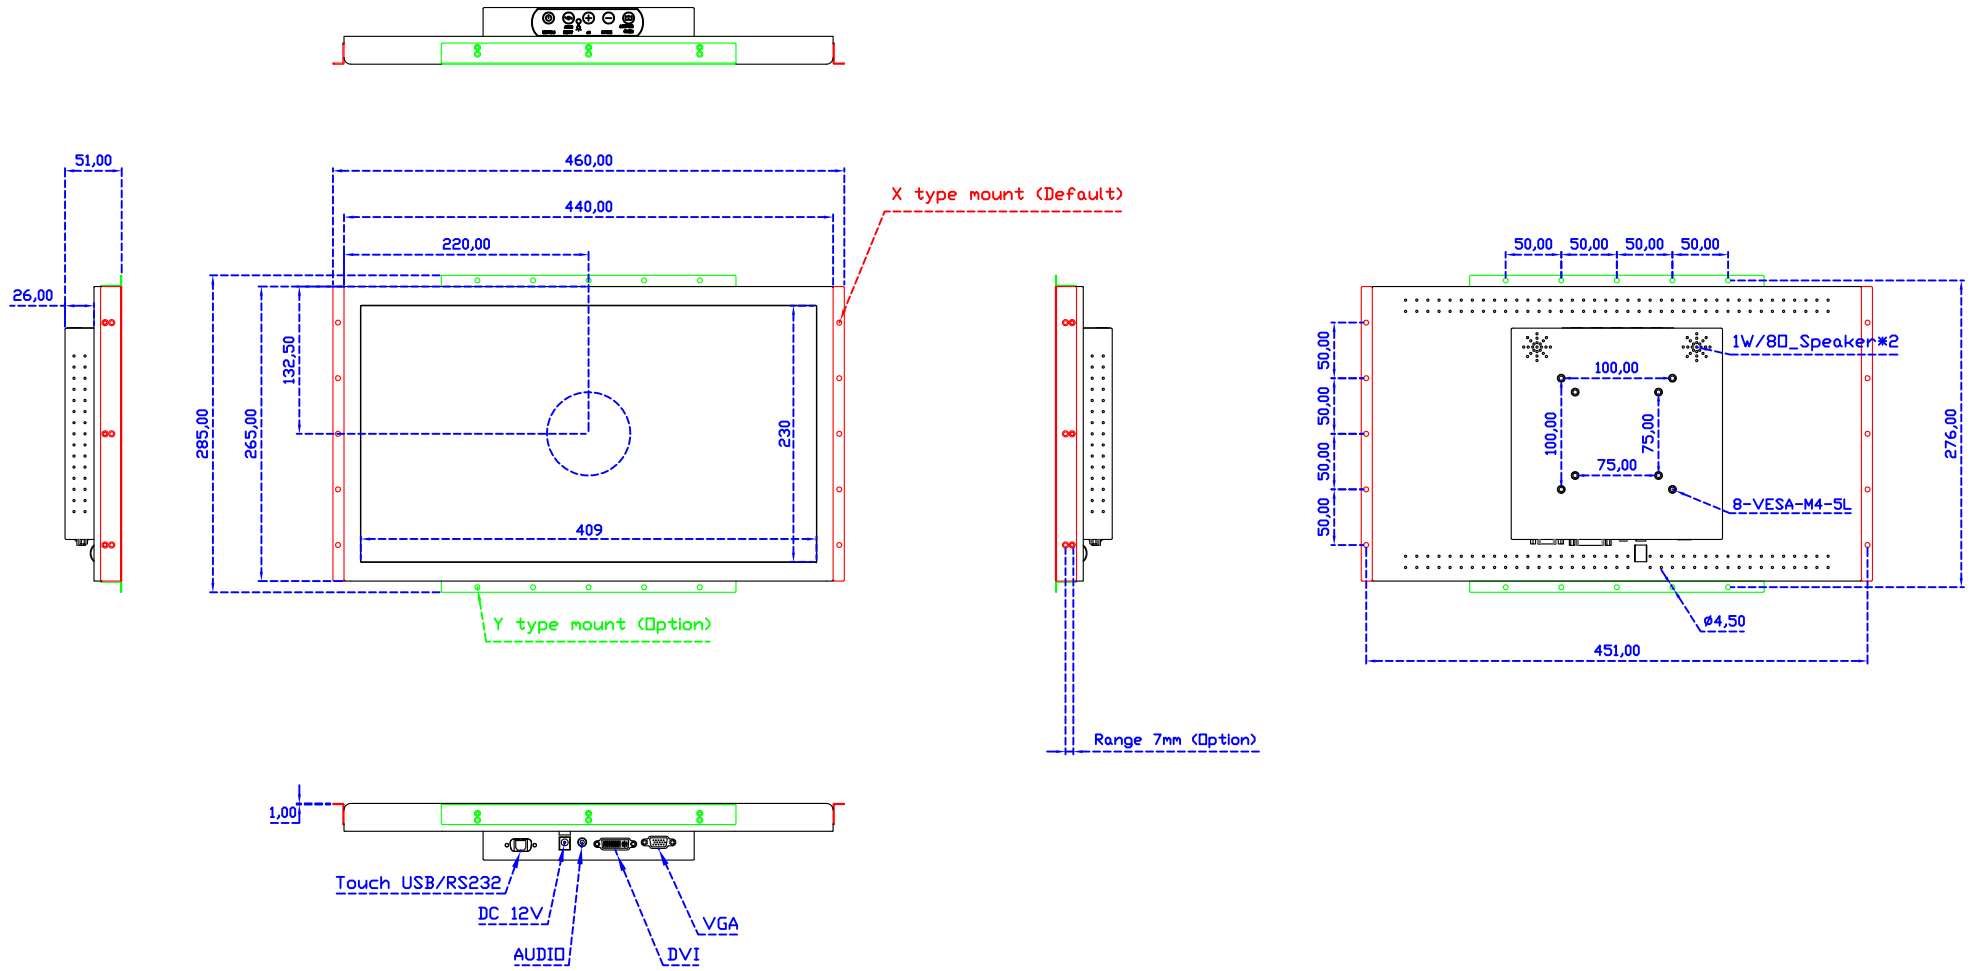

AIM-TM5R185-R01W V

AIM-TM5R185-R01W Y

3 Year Warranty
LCD Panel 1 Year

18.5" Touch Monitor.
 (VESA Mount)

AIM-TMxxxx185-R01W_R03W

18.5" Embedded Touch Monitor.
(Open Frame)

AIM-TMOPxxxx185-R01W_R03W

18.5" Desktop Touch Monitor.
(Foldable Stand)

AIM-TMxxxx185-R01WA_R03WA

18.5" Desktop Touch Monitor.
(Photo Stand)

AIM-TMxxxx185-R01WP_R03WP

18.5" Desktop Touch Monitor.
(POS Stand)

AIM-TMxxx185-R01WV_R03WV

18.5" Desktop Touch Monitor.
(Ergonomic Stand)