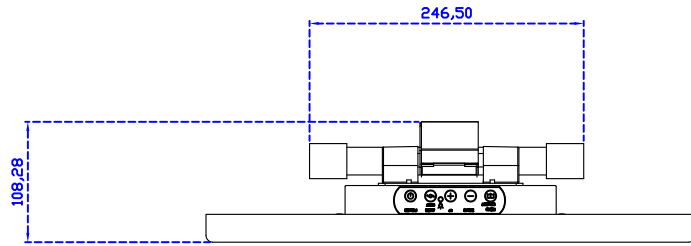

AIM-TM5R185-R01W V

AIM-TM5R185-R01W Y

3 Year Warranty
LCD Panel 1 Year

18.5" Touch Monitor.
 (VESA Mount)

AIM-TMxxxx185-R01W_R03W

18.5" Embedded Touch Monitor.
(Open Frame)

AIM-TMOPxxxx185-R01W_R03W

18.5" Desktop Touch Monitor.
(Foldable Stand)

AIM-TMxxxx185-R01WA_R03WA

18.5" Desktop Touch Monitor.
(Photo Stand)

AIM-TMxxxx185-R01WP_R03WP

18.5" Desktop Touch Monitor.
(POS Stand)

AIM-TMxxx185-R01WV_R03WV

18.5" Desktop Touch Monitor.
(Ergonomic Stand)