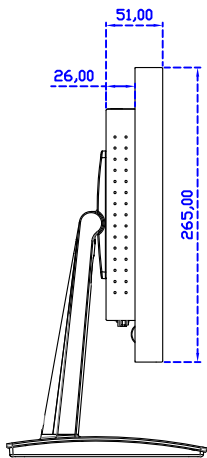

固定方式：

AIM-TM5R185-R01W	USB	無底座 VESA 孔固定
AIM-TM5R185-R02W	RS232	
AIM-TMOP5R185-R01W	USB	嵌入式固定
AIM-TMOP5R185-R02W	RS232	
AIM-TM5R185-R01W A	USB	摺疊底座 1.4kg
AIM-TM5R185-R02W A	RS232	
AIM-TM5R185-R01W P	USB	相框底座 1kg
AIM-TM5R185-R02W P	RS232	
AIM-TM5R185-R01W V	USB	立型底座 1.2kg
AIM-TM5R185-R02W V	RS232	
AIM-TM5R185-R01W Y	USB	人體工學底座 3kg
AIM-TM5R185-R02W Y	RS232	

AIM-TM5R185-R01W V

AIM-TM5R185-R01W Y

3 Year Warranty
LCD Panel 1 Year

18.5" Touch Monitor.
 (VESA Mount)

AIM-TMxxxx185-R01W_R03W

18.5" Embedded Touch Monitor.
(Open Frame)

AIM-TMOPxxxx185-R01W_R03W

18.5" Desktop Touch Monitor.
(Foldable Stand)

AIM-TMxxxx185-R01WA_R03WA

18.5" Desktop Touch Monitor.
(Photo Stand)

AIM-TMxxxx185-R01WP_R03WP

18.5" Desktop Touch Monitor.
(POS Stand)

AIM-TMxxx185-R01WV_R03WV

18.5" Desktop Touch Monitor.
(Ergonomic Stand)