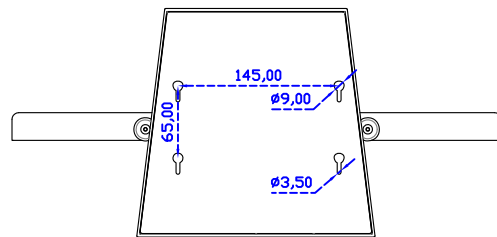

AIM-TM5R185-R01W V

AIM-TM5R185-R01W Y

3 Year Warranty
LCD Panel 1 Year

18.5" Touch Monitor.
 (VESA Mount)

AIM-TMxxxx185-R01W_R03W

18.5" Embedded Touch Monitor.
(Open Frame)

AIM-TMOPxxxx185-R01W_R03W

18.5" Desktop Touch Monitor.
(Foldable Stand)

AIM-TMxxxx185-R01WA_R03WA

18.5" Desktop Touch Monitor.
(Photo Stand)

AIM-TMxxxx185-R01WP_R03WP

18.5" Desktop Touch Monitor.
(POS Stand)

AIM-TMxxx185-R01WV_R03WV

18.5" Desktop Touch Monitor.
(Ergonomic Stand)