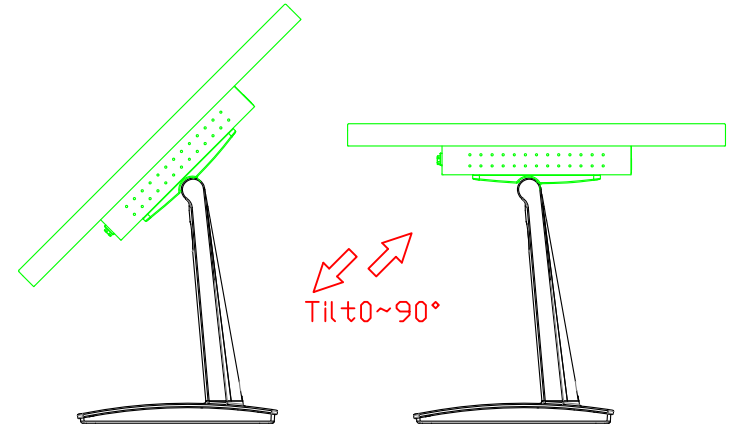

AIM-TM5R185-R01W V

AIM-TM5R185-R01W Y

3 Year Warranty
LCD Panel 1 Year

18.5" Touch Monitor.
 (VESA Mount)

AIM-TMxxxx185-R01W_R03W

18.5" Embedded Touch Monitor.
(Open Frame)

AIM-TMOPxxxx185-R01W_R03W

18.5" Desktop Touch Monitor.
(Foldable Stand)

AIM-TMxxxx185-R01WA_R03WA

18.5" Desktop Touch Monitor.
(Photo Stand)

AIM-TMxxxx185-R01WP_R03WP

18.5" Desktop Touch Monitor.
(POS Stand)

AIM-TMxxx185-R01WV_R03WV

18.5" Desktop Touch Monitor.
(Ergonomic Stand)