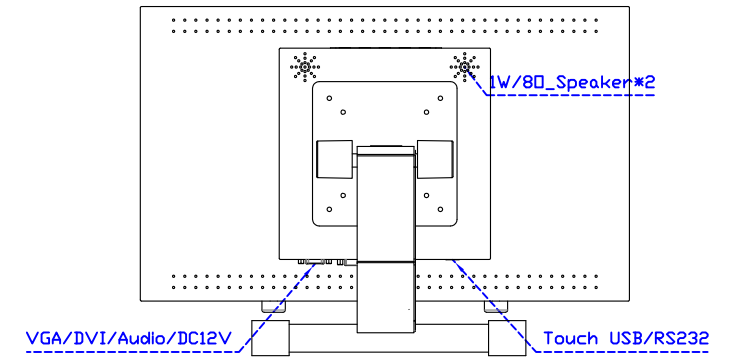

AIM-TM5R185-R01W V

AIM-TM5R185-R01W Y

3 Year Warranty
LCD Panel 1 Year

18.5" Touch Monitor.
 (VESA Mount)

AIM-TMxxxx185-R01W_R03W

18.5" Embedded Touch Monitor.
(Open Frame)

AIM-TMOPxxxx185-R01W_R03W

18.5" Desktop Touch Monitor.
(Foldable Stand)

AIM-TMxxxx185-R01WA_R03WA

18.5" Desktop Touch Monitor.
(Photo Stand)

AIM-TMxxxx185-R01WP_R03WP

18.5" Desktop Touch Monitor.
(POS Stand)

AIM-TMxxx185-R01WV_R03WV

18.5" Desktop Touch Monitor.
(Ergonomic Stand)