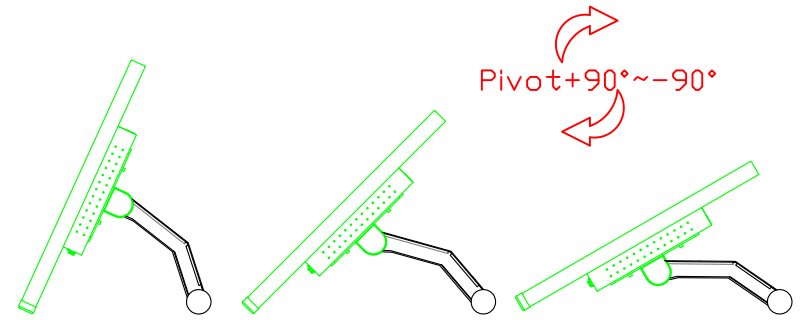

AIM-TM5R185-R01W V

AIM-TM5R185-R01W Y

3 Year Warranty
LCD Panel 1 Year

18.5" Touch Monitor.
 (VESA Mount)

AIM-TMxxxx185-R01W_R03W

18.5" Embedded Touch Monitor.
(Open Frame)

AIM-TMOPxxxx185-R01W_R03W

18.5" Desktop Touch Monitor.
(Foldable Stand)

AIM-TMxxxx185-R01WA_R03WA

18.5" Desktop Touch Monitor.
(Photo Stand)

AIM-TMxxxx185-R01WP_R03WP

18.5" Desktop Touch Monitor.
(POS Stand)

AIM-TMxxx185-R01WV_R03WV

18.5" Desktop Touch Monitor.
(Ergonomic Stand)