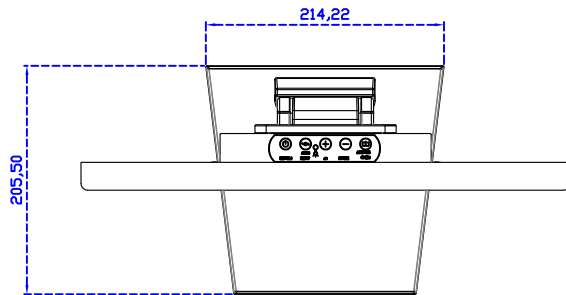

AIM-TM5R185-R01W V

AIM-TM5R185-R01W Y

3 Year Warranty
LCD Panel 1 Year

18.5" Touch Monitor.
 (VESA Mount)

AIM-TMxxxx185-R01W_R03W

18.5" Embedded Touch Monitor.
(Open Frame)

AIM-TMOPxxxx185-R01W_R03W

18.5" Desktop Touch Monitor.
(Foldable Stand)

AIM-TMxxxx185-R01WA_R03WA

18.5" Desktop Touch Monitor.
(Photo Stand)

AIM-TMxxxx185-R01WP_R03WP

18.5" Desktop Touch Monitor.
(POS Stand)

AIM-TMxxx185-R01WV_R03WV

18.5" Desktop Touch Monitor.
(Ergonomic Stand)