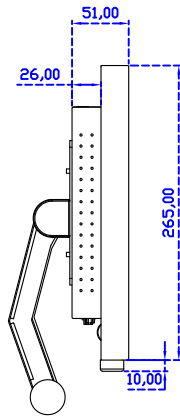

固定方式：

AIM-TM5R185-R01W	USB	無底座 VESA 孔固定
AIM-TM5R185-R02W	RS232	
AIM-TMOP5R185-R01W	USB	嵌入式固定
AIM-TMOP5R185-R02W	RS232	
AIM-TM5R185-R01W A	USB	摺疊底座 1.4kg
AIM-TM5R185-R02W A	RS232	
AIM-TM5R185-R01W P	USB	相框底座 1kg
AIM-TM5R185-R02W P	RS232	
AIM-TM5R185-R01W V	USB	立型底座 1.2kg
AIM-TM5R185-R02W V	RS232	
AIM-TM5R185-R01W Y	USB	人體工學底座 3kg
AIM-TM5R185-R02W Y	RS232	

AIM-TM5R185-R01W V

AIM-TM5R185-R01W Y

3 Year Warranty
LCD Panel 1 Year

18.5" Touch Monitor.
 (VESA Mount)

AIM-TMxxxx185-R01W_R03W

18.5" Embedded Touch Monitor.
(Open Frame)

AIM-TMOPxxxx185-R01W_R03W

18.5" Desktop Touch Monitor.
(Foldable Stand)

AIM-TMxxxx185-R01WA_R03WA

18.5" Desktop Touch Monitor.
(Photo Stand)

AIM-TMxxxx185-R01WP_R03WP

18.5" Desktop Touch Monitor.
(POS Stand)

AIM-TMxxx185-R01WV_R03WV

18.5" Desktop Touch Monitor.
(Ergonomic Stand)