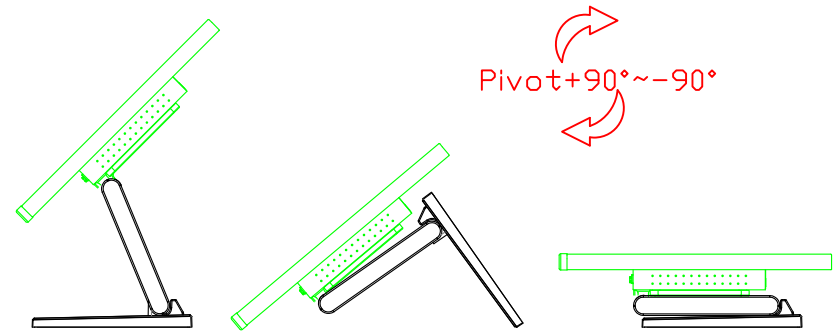

AIM-TM5R185-R01W V

AIM-TM5R185-R01W Y

3 Year Warranty
LCD Panel 1 Year

18.5" Touch Monitor.
 (VESA Mount)

AIM-TMxxxx185-R01W_R03W

18.5" Embedded Touch Monitor.
(Open Frame)

AIM-TMOPxxxx185-R01W_R03W

18.5" Desktop Touch Monitor.
(Foldable Stand)

AIM-TMxxxx185-R01WA_R03WA

18.5" Desktop Touch Monitor.
(Photo Stand)

AIM-TMxxxx185-R01WP_R03WP

18.5" Desktop Touch Monitor.
(POS Stand)

AIM-TMxxx185-R01WV_R03WV

18.5" Desktop Touch Monitor.
(Ergonomic Stand)