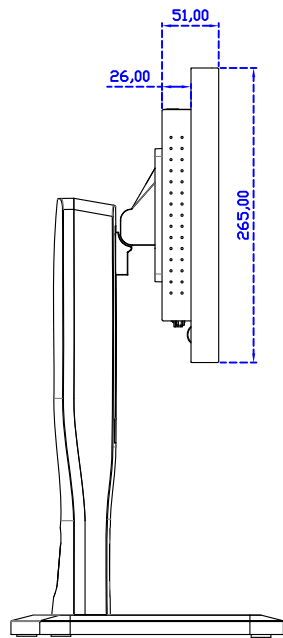

固定方式：

AIM-TM5R185-R01W	USB	無底座 VESA 孔固定
AIM-TM5R185-R02W	RS232	
AIM-TMOP5R185-R01W	USB	嵌入式固定
AIM-TMOP5R185-R02W	RS232	
AIM-TM5R185-R01W A	USB	摺疊底座 1.4kg
AIM-TM5R185-R02W A	RS232	
AIM-TM5R185-R01W P	USB	相框底座 1kg
AIM-TM5R185-R02W P	RS232	
AIM-TM5R185-R01W V	USB	立型底座 1.2kg
AIM-TM5R185-R02W V	RS232	
AIM-TM5R185-R01W Y	USB	人體工學底座 3kg
AIM-TM5R185-R02W Y	RS232	

AIM-TM5R185-R01W V

AIM-TM5R185-R01W Y

3 Year Warranty
LCD Panel 1 Year

18.5" Touch Monitor.
 (VESA Mount)

AIM-TMxxxx185-R01W_R03W

18.5" Embedded Touch Monitor.
(Open Frame)

AIM-TMOPxxxx185-R01W_R03W

18.5" Desktop Touch Monitor.
(Foldable Stand)

AIM-TMxxxx185-R01WA_R03WA

18.5" Desktop Touch Monitor.
(Photo Stand)

AIM-TMxxxx185-R01WP_R03WP

18.5" Desktop Touch Monitor.
(POS Stand)

AIM-TMxxx185-R01WV_R03WV

18.5" Desktop Touch Monitor.
(Ergonomic Stand)