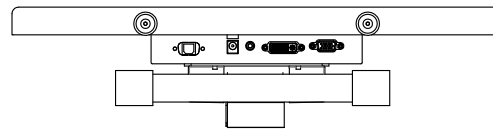

AIM-TM5R185-R01W V

AIM-TM5R185-R01W Y

3 Year Warranty
LCD Panel 1 Year

18.5" Touch Monitor.
 (VESA Mount)

AIM-TMxxxx185-R01W_R03W

18.5" Embedded Touch Monitor.
(Open Frame)

AIM-TMOPxxxx185-R01W_R03W

18.5" Desktop Touch Monitor.
(Foldable Stand)

AIM-TMxxxx185-R01WA_R03WA

18.5" Desktop Touch Monitor.
(Photo Stand)

AIM-TMxxxx185-R01WP_R03WP

18.5" Desktop Touch Monitor.
(POS Stand)

AIM-TMxxx185-R01WV_R03WV

18.5" Desktop Touch Monitor.
(Ergonomic Stand)