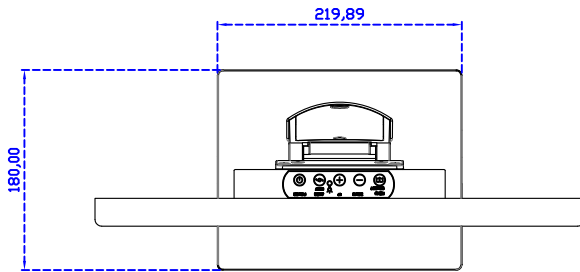

AIM-TM5R185-R01W V

AIM-TM5R185-R01W Y

3 Year Warranty
LCD Panel 1 Year

18.5" Touch Monitor.
 (VESA Mount)

AIM-TMxxxx185-R01W_R03W

18.5" Embedded Touch Monitor.
(Open Frame)

AIM-TMOPxxxx185-R01W_R03W

18.5" Desktop Touch Monitor.
(Foldable Stand)

AIM-TMxxxx185-R01WA_R03WA

18.5" Desktop Touch Monitor.
(Photo Stand)

AIM-TMxxxx185-R01WP_R03WP

18.5" Desktop Touch Monitor.
(POS Stand)

AIM-TMxxx185-R01WV_R03WV

18.5" Desktop Touch Monitor.
(Ergonomic Stand)