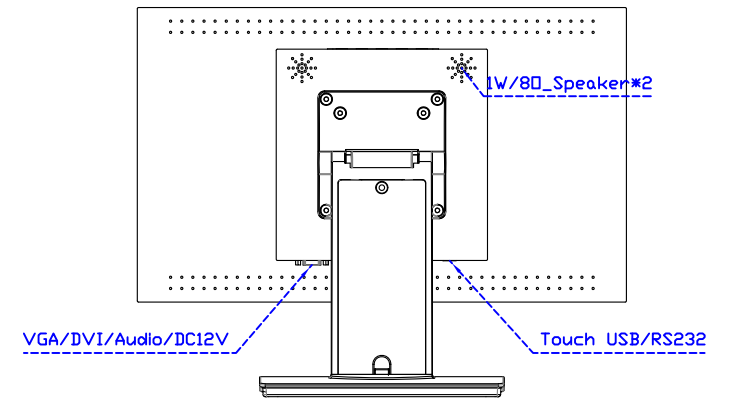

固定方式：

AIM-TM5R185-R01W	USB	無底座 VESA 孔固定
AIM-TM5R185-R02W	RS232	
AIM-TMOP5R185-R01W	USB	嵌入式固定
AIM-TMOP5R185-R02W	RS232	
AIM-TM5R185-R01W A	USB	摺疊底座 1.4kg
AIM-TM5R185-R02W A	RS232	
AIM-TM5R185-R01W P	USB	相框底座 1kg
AIM-TM5R185-R02W P	RS232	
AIM-TM5R185-R01W V	USB	立型底座 1.2kg
AIM-TM5R185-R02W V	RS232	
AIM-TM5R185-R01W Y	USB	人體工學底座 3kg
AIM-TM5R185-R02W Y	RS232	

AIM-TM5R185-R01W V

AIM-TM5R185-R01W Y

3 Year Warranty
LCD Panel 1 Year

18.5" Touch Monitor.
 (VESA Mount)

AIM-TMxxxx185-R01W_R03W

18.5" Embedded Touch Monitor.
(Open Frame)

AIM-TMOPxxxx185-R01W_R03W

18.5" Desktop Touch Monitor.
(Foldable Stand)

AIM-TMxxxx185-R01WA_R03WA

18.5" Desktop Touch Monitor.
(Photo Stand)

AIM-TMxxxx185-R01WP_R03WP

18.5" Desktop Touch Monitor.
(POS Stand)

AIM-TMxxx185-R01WV_R03WV

18.5" Desktop Touch Monitor.
(Ergonomic Stand)