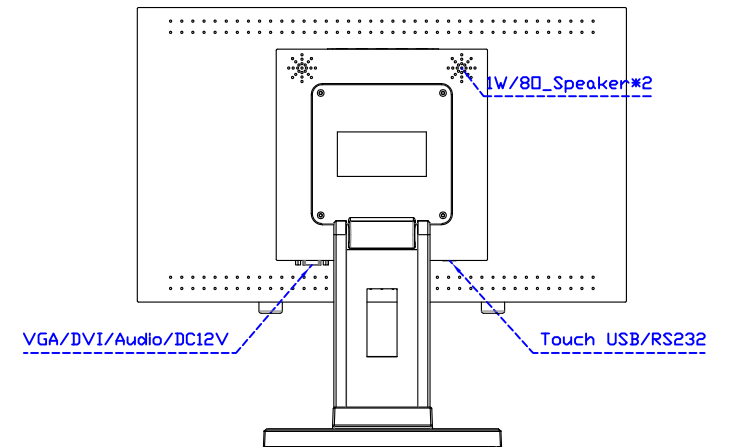

固定方式：

AIM-TM5R185-R01W	USB	無底座 VESA 孔固定
AIM-TM5R185-R02W	RS232	
AIM-TMOP5R185-R01W	USB	嵌入式固定
AIM-TMOP5R185-R02W	RS232	
AIM-TM5R185-R01W A	USB	摺疊底座 1.4kg
AIM-TM5R185-R02W A	RS232	
AIM-TM5R185-R01W P	USB	相框底座 1kg
AIM-TM5R185-R02W P	RS232	
AIM-TM5R185-R01W V	USB	立型底座 1.2kg
AIM-TM5R185-R02W V	RS232	
AIM-TM5R185-R01W Y	USB	人體工學底座 3kg
AIM-TM5R185-R02W Y	RS232	

AIM-TM5R185-R01W V

AIM-TM5R185-R01W Y

3 Year Warranty
LCD Panel 1 Year

18.5" Touch Monitor.
 (VESA Mount)

AIM-TMxxxx185-R01W_R03W

18.5" Embedded Touch Monitor.
(Open Frame)

AIM-TMOPxxxx185-R01W_R03W

18.5" Desktop Touch Monitor.
(Foldable Stand)

AIM-TMxxxx185-R01WA_R03WA

18.5" Desktop Touch Monitor.
(Photo Stand)

AIM-TMxxxx185-R01WP_R03WP

18.5" Desktop Touch Monitor.
(POS Stand)

AIM-TMxxx185-R01WV_R03WV

18.5" Desktop Touch Monitor.
(Ergonomic Stand)