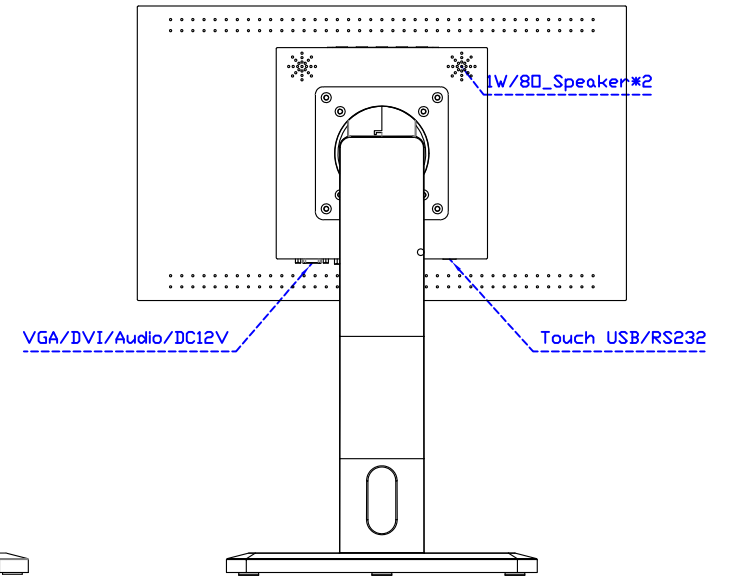

固定方式：

AIM-TM5R185-R01W	USB	無底座 VESA 孔固定
AIM-TM5R185-R02W	RS232	
AIM-TMOP5R185-R01W	USB	嵌入式固定
AIM-TMOP5R185-R02W	RS232	
AIM-TM5R185-R01W A	USB	摺疊底座 1.4kg
AIM-TM5R185-R02W A	RS232	
AIM-TM5R185-R01W P	USB	相框底座 1kg
AIM-TM5R185-R02W P	RS232	
AIM-TM5R185-R01W V	USB	立型底座 1.2kg
AIM-TM5R185-R02W V	RS232	
AIM-TM5R185-R01W Y	USB	人體工學底座 3kg
AIM-TM5R185-R02W Y	RS232	

AIM-TM5R185-R01W V

AIM-TM5R185-R01W Y

3 Year Warranty
LCD Panel 1 Year

18.5" Touch Monitor.
 (VESA Mount)

AIM-TMxxxx185-R01W_R03W

18.5" Embedded Touch Monitor.
(Open Frame)

AIM-TMOPxxxx185-R01W_R03W

18.5" Desktop Touch Monitor.
(Foldable Stand)

AIM-TMxxxx185-R01WA_R03WA

18.5" Desktop Touch Monitor.
(Photo Stand)

AIM-TMxxxx185-R01WP_R03WP

18.5" Desktop Touch Monitor.
(POS Stand)

AIM-TMxxx185-R01WV_R03WV

18.5" Desktop Touch Monitor.
(Ergonomic Stand)