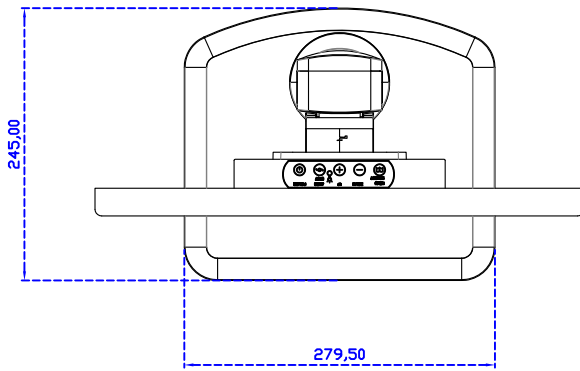

固定方式：

AIM-TM5R185-R01W	USB	無底座 VESA 孔固定
AIM-TM5R185-R02W	RS232	
AIM-TMOP5R185-R01W	USB	嵌入式固定
AIM-TMOP5R185-R02W	RS232	
AIM-TM5R185-R01W A	USB	摺疊底座 1.4kg
AIM-TM5R185-R02W A	RS232	
AIM-TM5R185-R01W P	USB	相框底座 1kg
AIM-TM5R185-R02W P	RS232	
AIM-TM5R185-R01W V	USB	立型底座 1.2kg
AIM-TM5R185-R02W V	RS232	
AIM-TM5R185-R01W Y	USB	人體工學底座 3kg
AIM-TM5R185-R02W Y	RS232	

AIM-TMxxxx185-R01WA_R03WA

18.5" Desktop Touch Monitor.
(Photo Stand)

AIM-TMxxxx185-R01WP_R03WP

18.5" Desktop Touch Monitor.
(POS Stand)

AIM-TMxxx185-R01WV_R03WV

18.5" Desktop Touch Monitor.
(Ergonomic Stand)