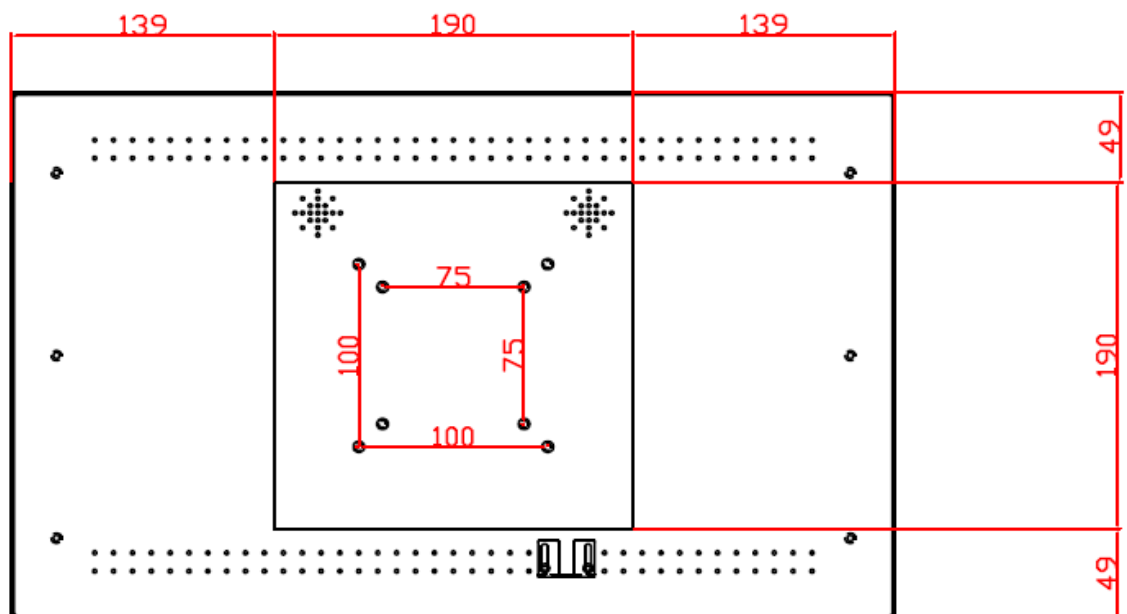

### Display Specifications :

Active Area	408 × 230 mm
Pixel Pitch	0.213 × 0.213 mm
Brightness	350 cd/m <sup>2</sup>
Contrast Ratio	1000 : 1
Resolution	1920 × 1080 ( Full HD )
Viewing Angle	L/R 178° ; U/D 178°
Response Time	20 ms ( Tr + Tf )
Display Colors	16.7M
Display Modes	640×480 ; 800×600 ; 1024×768 ; 1280×720 ; 1280×800 ; 1280×1024 ; 1366×768 ; 1440×900 ; 1680×1050 ; 1920×1080
Signal input	15 Pin D_Sub ; Mini-Audio in ; DVI
Mini-Audio out	1W ( 8Ω ) × 2
OSD Keyboard	⊙ Menu/Select ⊙ - ⊙ + ⊙ Auto/Exit ⊙ Power
Power Source	DC 12V ; ≤22w ; Standby ≤1w
Power Consumption	
Storage \ Operation	-20~70°C ; -20~70°C
VESA	75×75 or 100×100 mm
Casing Colors	Black
Casing Size \ Weight	498 × 288 × 52 mm ; 4.3kg ( W×H×D )
Carton \ gross weight	550 × 400 × 180 mm ; 5.8kg ( W×H×D )

Dimensions :

NOTE:  
ALL DIMENSIONS ARE IN MILL METERS