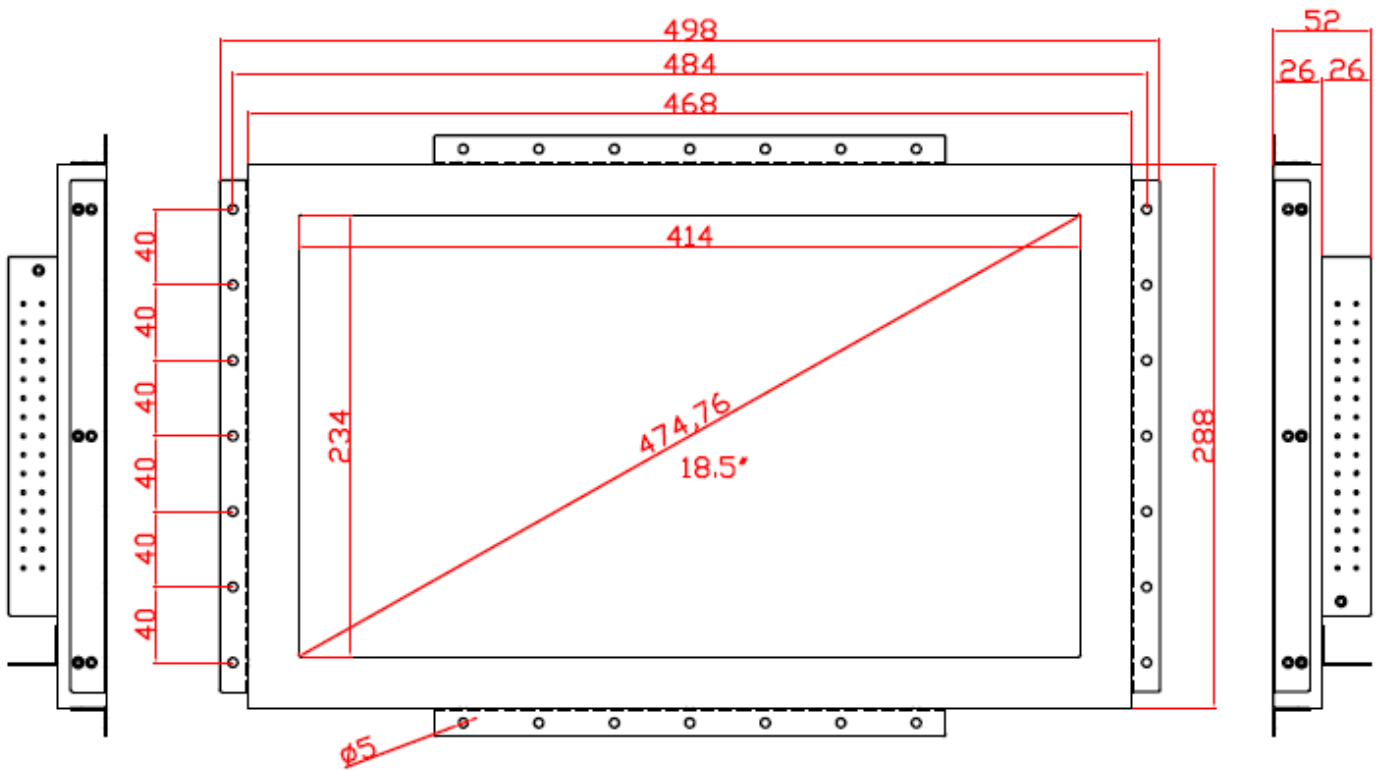

### Display Specifications :

Active Area	408 × 230 mm
Pixel Pitch	0.213 × 0.213 mm
Brightness	350 cd/m <sup>2</sup>
Contrast Ratio	1000 : 1
Resolution	1920 × 1080 ( Full HD )
Viewing Angle	L/R 178° ; U/D 178°
Response Time	20 ms ( Tr + Tf )
Display Colors	16.7M
Display Modes	640×480 ; 800×600 ; 1024×768 ; 1280×720 ; 1280×800 ; 1280×1024 ; 1366×768 ; 1440×900 ; 1680×1050 ; 1920×1080
Signal input	15 Pin D_Sub ; Mini-Audio in ; DVI
Mini-Audio out	1W ( 8Ω ) × 2
OSD Keyboard	⊙ Menu/Select ⊙ - ⊙ + ⊙ Auto/Exit ⊙ Power
Power Source	DC 12V ; ≤22w ; Standby ≤1w
Power Consumption	
Storage \ Operation	-20~70°C ; -20~70°C
VESA	75×75 or 100×100 mm
Casing Colors	Black
Casing Size \ Weight	498 × 288 × 52 mm ; 4.3kg ( W×H×D )
Carton \ gross weight	550 × 400 × 180 mm ; 5.8kg ( W×H×D )

Dimensions :

NOTE:  
ALL DIMENSIONS ARE IN MILL METERS