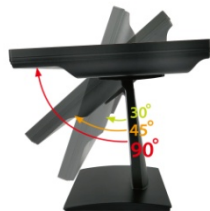

17" inch Touch Monitor "POS-styler" (Pure Flat Project capacitive Multi-Touch)

Products application :

- POS Terminal
- Industrial PC
- Kiosk
- Gaming
- Medical apparatus
- Personal computer
- Mobile GPS
- Office automation
- Security system of the house
- Car-mounted amusement
- Military equipment
- Communicate

17" inch Touch Monitor "POS-styler" (Pure Flat Project capacitive Multi-Touch)

Display Specifications :

Active Area	337 × 270 mm
Pixel Pitch	0.264 × 0.264 mm
Brightness	250 cd/m ²
Contrast Ratio	1000 : 1
Resolution	1280 x 1024 (SXGA)
Viewing Angle	L/R 176° ; U/D 170°
Response Time	5 ms (Tr + Tf)
Display Colors	16.7M
Display Modes	640×480 ; 800×600 ; 1024×768 ; 1280×1024
Signal input	15 Pin D-Sub ; DVI ; Mini-Audio in
Mini-Audio out	1W (8Ω) ×2
OSD Keyboard	⊙Menu/Select ⊙- ⊙+ ⊙Auto/Exit ⊙Power
Power Source	DC 12V ; ≤15w ; Standby ≤1w
Power Consumption	
Storage · Operation	-20~60°C ; 0~50°C
VESA	75×75 or 100×100 mm
Casing Colors	Black
Casing Size · Weight	397.31 × 334.41 × 50 mm ; 6kg (W×H×D)
Carton · gross weight	440 × 455 × 155 mm ; 7.5kg (W×H×D)