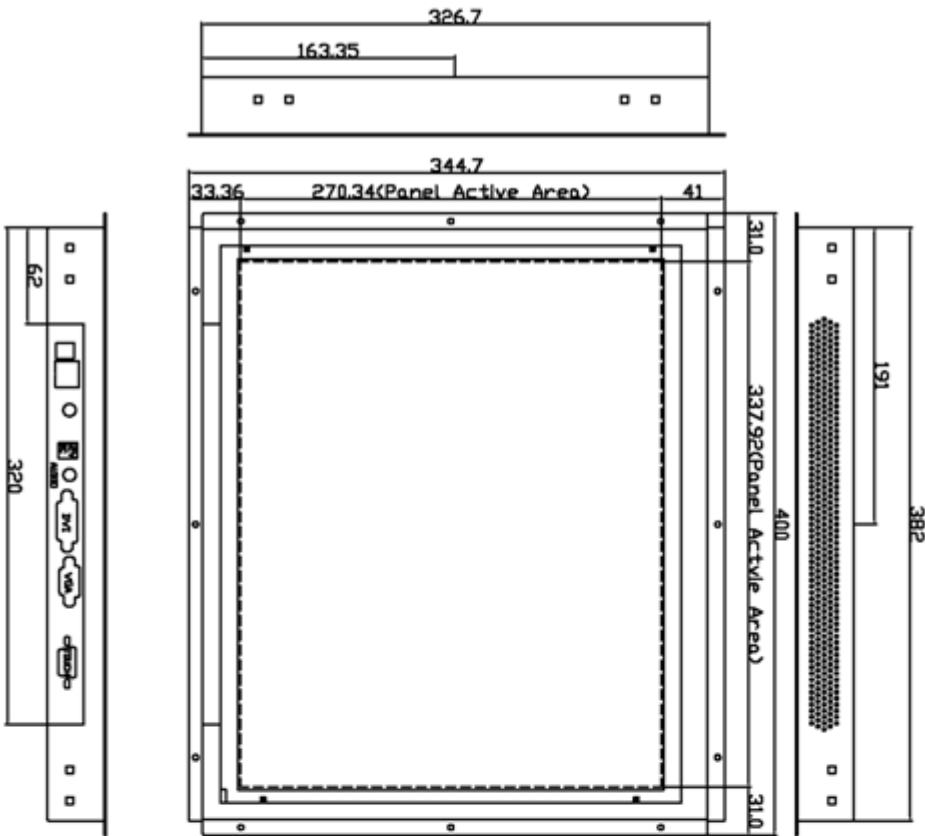

17" inch Embedded Touch Monitor(Projected capacitive Multi-Touch)

Display Specifications :

| | |
|-----------------------|---|
| Active Area | 337 × 270 mm |
| Pixel Pitch | 0.264 × 0.264 mm |
| Brightness | 250 cd/m ² |
| Contrast Ratio | 1000 : 1 |
| Resolution | 1280 x 1024 (SXGA) |
| Viewing Angle | L/R 176° ; U/D 170° |
| Response Time | 5 ms (Tr + Tf) |
| Display Colors | 16.7M |
| Display Modes | 640×480 ; 800×600 ; 1024×768 ; 1280×1024 |
| Signal input | 15 Pin D_Sub ; Mini-Audio in ; DVI |
| Mini-Audio out | 1W (8Ω) × 2 |
| OSD Keyboard | ⊙ Menu/Select ⊙ - ⊙ + ⊙ Auto/Exit ⊙ Power |
| Power Source | DC 12V ; ≤15w ; Standby ≤1w |
| Power Consumption | |
| Storage · Operation | -20~60°C ; 0~50°C |
| VESA | 75×75 or 100×100 mm |
| Casing Colors | Black |
| Casing Size · Weight | 400 × 344.7 × 37.5 mm ; 4 kg (W×H×D) |
| Carton · gross weight | 470 × 125 × 410 mm ; 4.85 kg (W×H×D) |

Dimensions :

Unit:mm