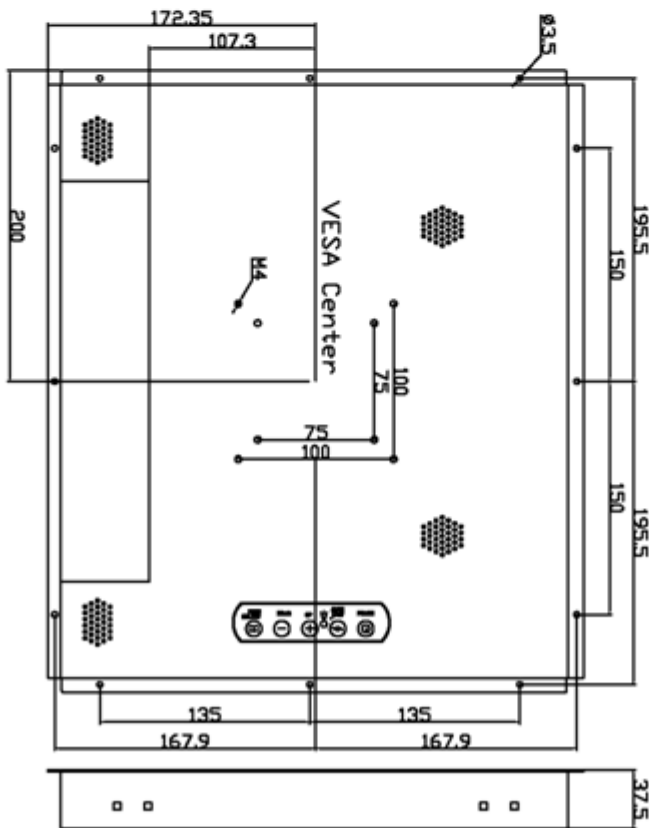

17" inch Embedded Touch Monitor(Projected capacitive Multi-Touch)

Display Specifications :

| | |
|-----------------------|---|
| Active Area | 337 × 270 mm |
| Pixel Pitch | 0.264 × 0.264 mm |
| Brightness | 250 cd/m ² |
| Contrast Ratio | 1000 : 1 |
| Resolution | 1280 x 1024 (SXGA) |
| Viewing Angle | L/R 176° ; U/D 170° |
| Response Time | 5 ms (Tr + Tf) |
| Display Colors | 16.7M |
| Display Modes | 640×480 ; 800×600 ; 1024×768 ; 1280×1024 |
| Signal input | 15 Pin D_Sub ; Mini-Audio in ; DVI |
| Mini-Audio out | 1W (8Ω) × 2 |
| OSD Keyboard | ⊙ Menu/Select ⊙ - ⊙ + ⊙ Auto/Exit ⊙ Power |
| Power Source | DC 12V ; ≤15w ; Standby ≤1w |
| Power Consumption | |
| Storage · Operation | -20~60°C ; 0~50°C |
| VESA | 75×75 or 100×100 mm |
| Casing Colors | Black |
| Casing Size · Weight | 400 × 344.7 × 37.5 mm ; 4 kg (W×H×D) |
| Carton · gross weight | 470 × 125 × 410 mm ; 4.85 kg (W×H×D) |

Dimensions :

Unit:mm