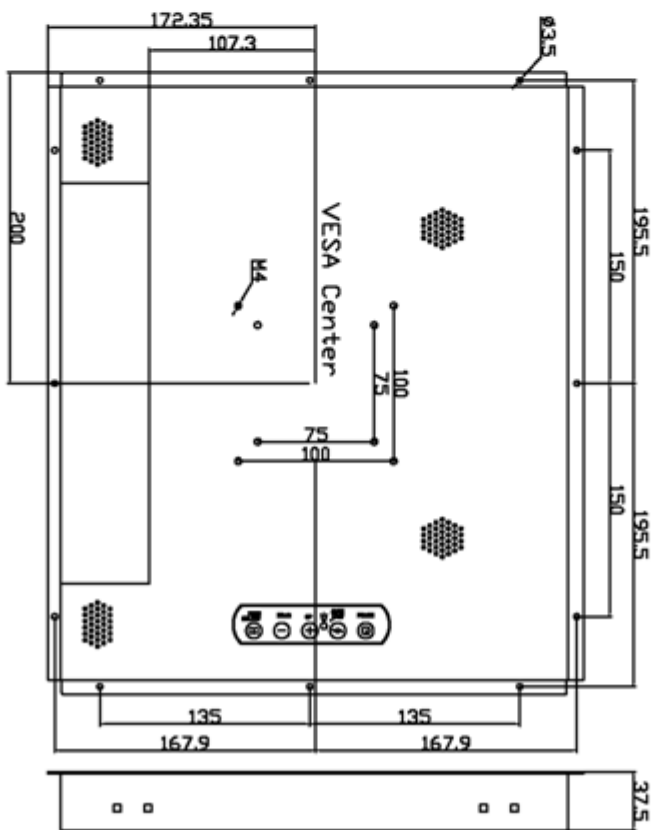

### Display Specifications :

Active Area	337 × 270 mm
Pixel Pitch	0.264 × 0.264 mm
Brightness	250 cd/m <sup>2</sup>
Contrast Ratio	1000 : 1
Resolution	1280 × 1024 ( SXGA )
Viewing Angle	L/R 176° ; U/D 170°
Response Time	5 ms ( Tr + Tf )
Display Colors	16.7M
Display Modes	640×480 ; 800×600 ; 1024×768 ; 1280×1024
Signal input	15 Pin D_Sub ; Mini-Audio in ; DVI
Mini-Audio out	1W ( 8Ω ) × 2
OSD Keyboard	⊙ Menu/Select ⊙ - ⊙ + ⊙ Auto/Exit ⊙ Power
Power Source	DC 12V ; ≤15w ; Standby ≤1w
Power Consumption	
Storage	-20~60°C ; 0~50°C
Operation	
VESA	75×75 or 100×100 mm
Casing Colors	Black
Casing Size	400 × 344.7 × 37.5 mm ; 4 kg ( W×H×D )
Weight	
Carton	470 × 125 × 410 mm ; 4.85 kg ( W×H×D )
gross weight	

Dimensions :

Unit:mm