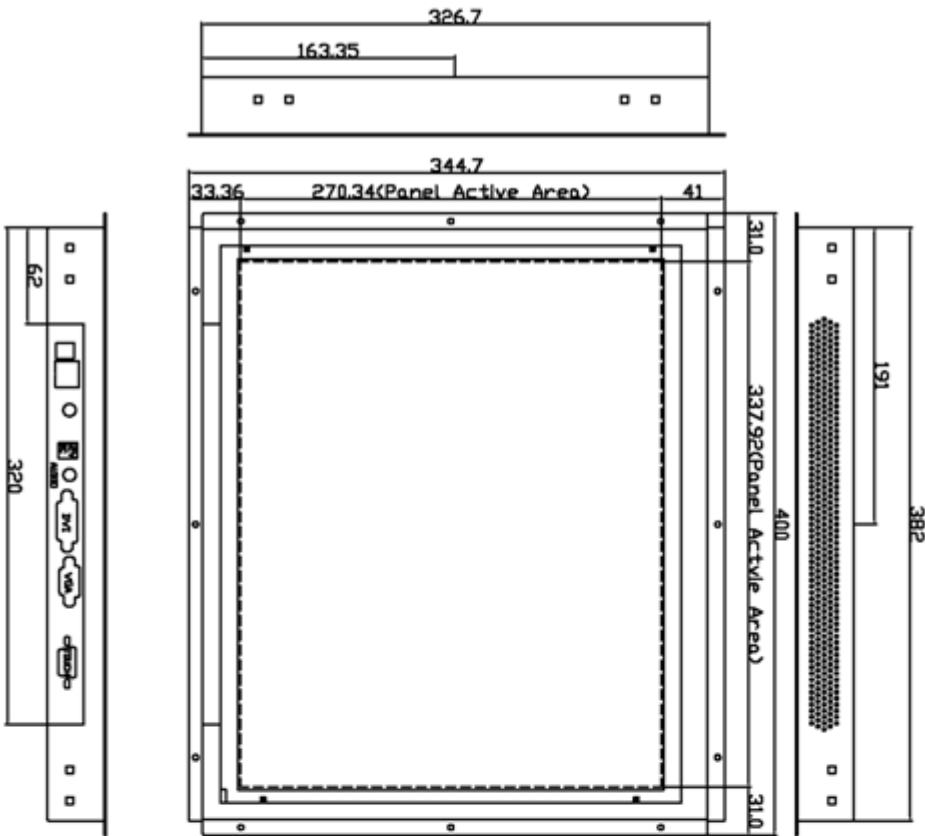

### Display Specifications :

Active Area	337 × 270 mm
Pixel Pitch	0.264 × 0.264 mm
Brightness	250 cd/m <sup>2</sup>
Contrast Ratio	1000 : 1
Resolution	1280 × 1024 ( SXGA )
Viewing Angle	L/R 176° ; U/D 170°
Response Time	5 ms ( Tr + Tf )
Display Colors	16.7M
Display Modes	640×480 ; 800×600 ; 1024×768 ; 1280×1024
Signal input	15 Pin D_Sub ; Mini-Audio in ; DVI
Mini-Audio out	1W ( 8Ω ) × 2
OSD Keyboard	⊙ Menu/Select ⊙ - ⊙ + ⊙ Auto/Exit ⊙ Power
Power Source	DC 12V ; ≤15w ; Standby ≤1w
Power Consumption	
Storage	-20~60°C ; 0~50°C
Operation	
VESA	75×75 or 100×100 mm
Casing Colors	Black
Casing Size	400 × 344.7 × 37.5 mm ; 4 kg ( W×H×D )
Weight	
Carton	470 × 125 × 410 mm ; 4.85 kg ( W×H×D )
gross weight	

Dimensions :

Unit:mm