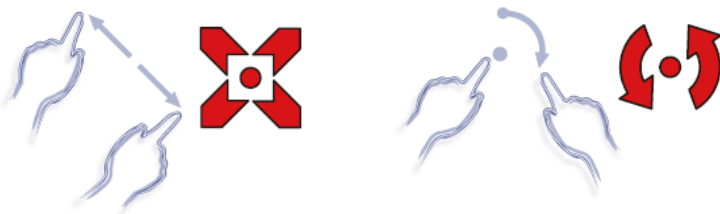

17" inch Embedded Touch Monitor 8U Rack Mount (Projected capacitive Multi-Touch)

Products application :

- (8U Rack Mount)
- POS Terminal
- Industrial PC
- Kiosk
- Gaming
- Medical apparatus
- Personal computer
- Mobile GPS
- Office automation
- Security system of the house
- Car-mounted amusement
- Military equipment
- Communicate

Touch Feature :

Input Method	Capacitive stylus, Finger
Linearity	≤2.5mm
Surface	≥7H
Life Time	Unlimited
Application	Writing and Signature Capture Capability
PC Link	USB or RS232(Single-Touch)

Software Feature :

Draw Test	Position and linearity verification
Controller	Support multiple controllers
Languages	English \ Simple Chinese \ Traditional Chinese \ Japanese \ French \ German \ Spanish \ Korean \ Arabic \ Czech \ Danish \ Dutch \ Greek \ Hungarian \ Italian \ Norwegian \ Russian \ Polish \ Portuguese \ Slovenian \ Swedish \ Thai \ Turkish
Mouse Emulator	Right / left button emulation. Auto Right / left Click (PDA function)
Touch Style	Drawing a Mode \ button a Mode \ Touch Off/ on Switch
Double Click	Configurable double click speed \ Configurable double click area
Sound Modes	No sound \ Touch down \ Touch up
Display Support	display rotation \ Support multiple monitors
Division Pattern	Support two halves and four parts with touch function, you can also create your own division patterns.
Settings:	
Edge compensation	Support edge compensation and you can also add your own numbers for it.
Support O.S	All Windows-32 bit O.S Windows7-8-10 ; XP-64 bit O.S Android ; A II Linux ; MAC