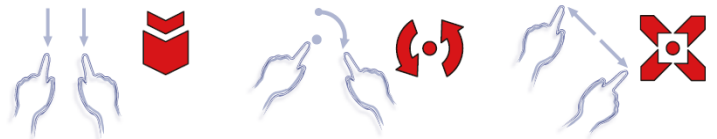

Touch Feature :

Input Method	Capacitive stylus, Finger
Linearity	≤2.5mm
Surface	≥7H
Life Time	Unlimited
Application	Writing and Signature Capture Capability
PC Link	USB or RS232(Single-Touch)

Software Feature :

Draw Test	Position and linearity verification
Controller	Support multiple controllers
Languages	English \ Simple Chinese \ Traditional Chinese \ Japanese \ French \ German \ Spanish \ Korean \ Arabic \ Czech \ Danish \ Dutch \ Greek \ Hungarian \ Italian \ Norwegian \ Russian \ Polish \ Portuguese \ Slovenian \ Swedish \ Thai \ Turkish
Mouse Emulator	Right / left button emulation. Auto Right / left Click (PDA function)
Touch Style	Drawing a Mode \ button a Mode \ Touch Off/ on Switch
Double Click	Configurable double click speed \ Configurable double click area
Sound Modes	No sound \ Touch down \ Touch up
Display Support	display rotation \ Support multiple monitors
Division Pattern	Support two halves and four parts with touch function, you can also create your own division patterns.
Settings:	
Edge compensation	Support edge compensation and you can also add your own numbers for it.
Support O.S	All Windows-32 bit O.S Windows7-8-10 ; XP-64 bit O.S Android ; A II Linux ; MAC