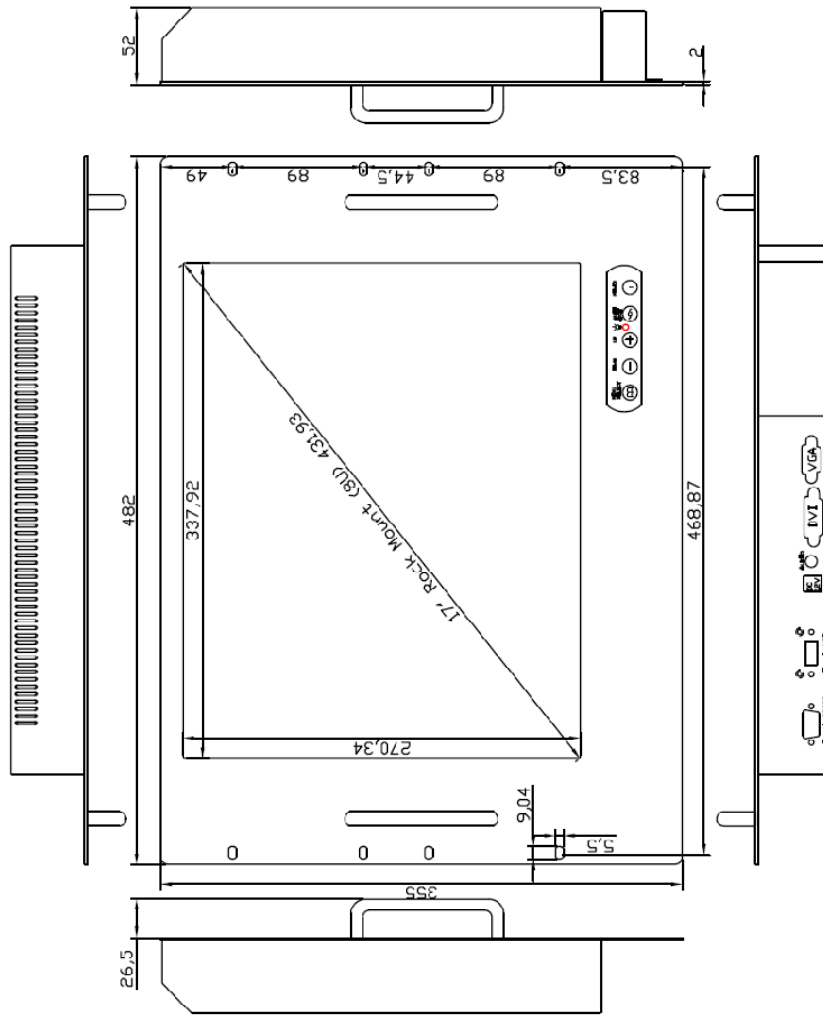

17" inch Embedded Touch Monitor 8U Rack Mount (Projected capacitive Multi-Touch)

Display Specifications :

Active Area	337 × 270 mm
Pixel Pitch	0.264 × 0.264 mm
Brightness	250 cd/m ²
Contrast Ratio	1000 : 1
Resolution	1280 x 1024 (SXGA)
Viewing Angle	L/R 176° ; U/D 170°
Response Time	5 ms (Tr + Tf)
Display Colors	16.7M
Display Modes	640×480 ; 800×600 ; 1024×768 ; 1280×1024
Signal input	15 Pin D_Sub ; Mini-Audio in ; DVI
Mini-Audio out	1W (8Ω) × 2
OSD Keyboard	⊙ Menu/Select ⊙ - ⊙ + ⊙ Auto/Exit ⊙ Power
Power Source	DC 12V ; ≤15w ; Standby ≤1w
Power Consumption	
Storage \ Operation	-20~60°C ; 0~50°C
VESA	75×75 or 100×100 mm
Casing Colors	Black
Casing Size \ Weight	482 × 355 × 52 mm ; 6.2 kg (W×H×D)
Carton \ gross weight	550 × 400 × 180 mm ; 7.7 kg (W×H×D)

Draw Test	Position and linearity verification
Controller	Support multiple controllers
Languages	English \ Simple Chinese \ Traditional Chinese \ Japanese \ French \ German \ Spanish \ Korean \ Arabic \ Czech \ Danish \ Dutch \ Greek \ Hungarian \ Italian \ Norwegian \ Russian \ Polish \ Portuguese \ Slovenian \ Swedish \ Thai \ Turkish
Mouse Emulator	Right / left button emulation. Auto Right / left Click (PDA function)
Touch Style	Drawing a Mode \ button a Mode \ Touch Off/ on Switch
Double Click	Configurable double click speed \ Configurable double click area
Sound Modes	No sound \ Touch down \ Touch up
Display Support	display rotation \ Support multiple monitors
Division Pattern	Support two halves and four parts with touch function, you can also create your own division patterns.
Settings:	
Edge compensation	Support edge compensation and you can also add your own numbers for it.
Support O.S	All Windows-32 bit O.S Windows7-8-10 ; XP-64 bit O.S Android ; A II Linux ; MAC

Dimensions :

AIM-RM5R170-R01(DIM)