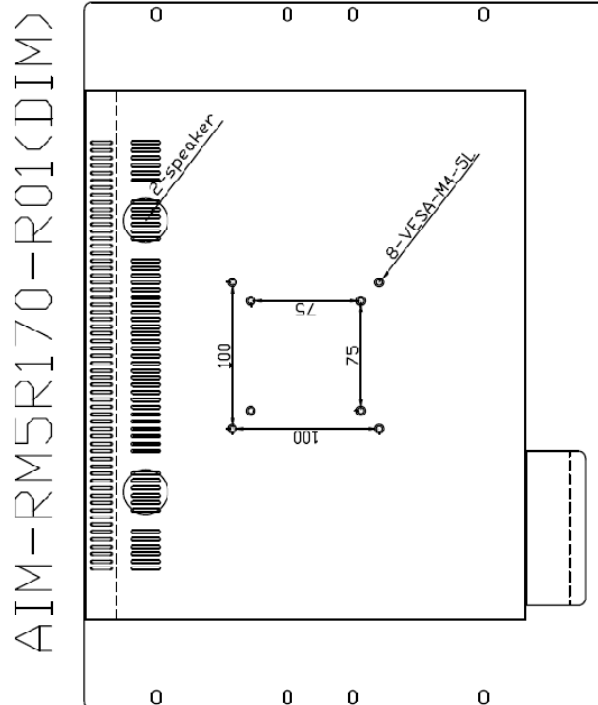

### Display Specifications :

Active Area	337 × 270 mm
Pixel Pitch	0.264 × 0.264 mm
Brightness	250 cd/m <sup>2</sup>
Contrast Ratio	1000 : 1
Resolution	1280 x 1024 ( SXGA )
Viewing Angle	L/R 176° ; U/D 170°
Response Time	5 ms ( Tr + Tf )
Display Colors	16.7M
Display Modes	640×480 ; 800×600 ; 1024×768 ; 1280×1024
Signal input	15 Pin D_Sub ; Mini-Audio in ; DVI
Mini-Audio out	1W ( 8Ω ) × 2
OSD Keyboard	⊙ Menu/Select ⊙ - ⊙ + ⊙Auto/Exit ⊙Power
Power Source	DC 12V ; ≤15w ; Standby ≤1w
Power Consumption	
Storage \ Operation	-20~60°C ; 0~50°C
VESA	75×75 or 100×100 mm
Casing Colors	Black
Casing Size \ Weight	482 × 355 × 52 mm ; 6.2 kg ( W×H×D )
Carton \ gross weight	550 × 400 × 180 mm ; 7.7 kg ( W×H×D )

Dimensions :

AIM-RM5R170-R01(DIM)