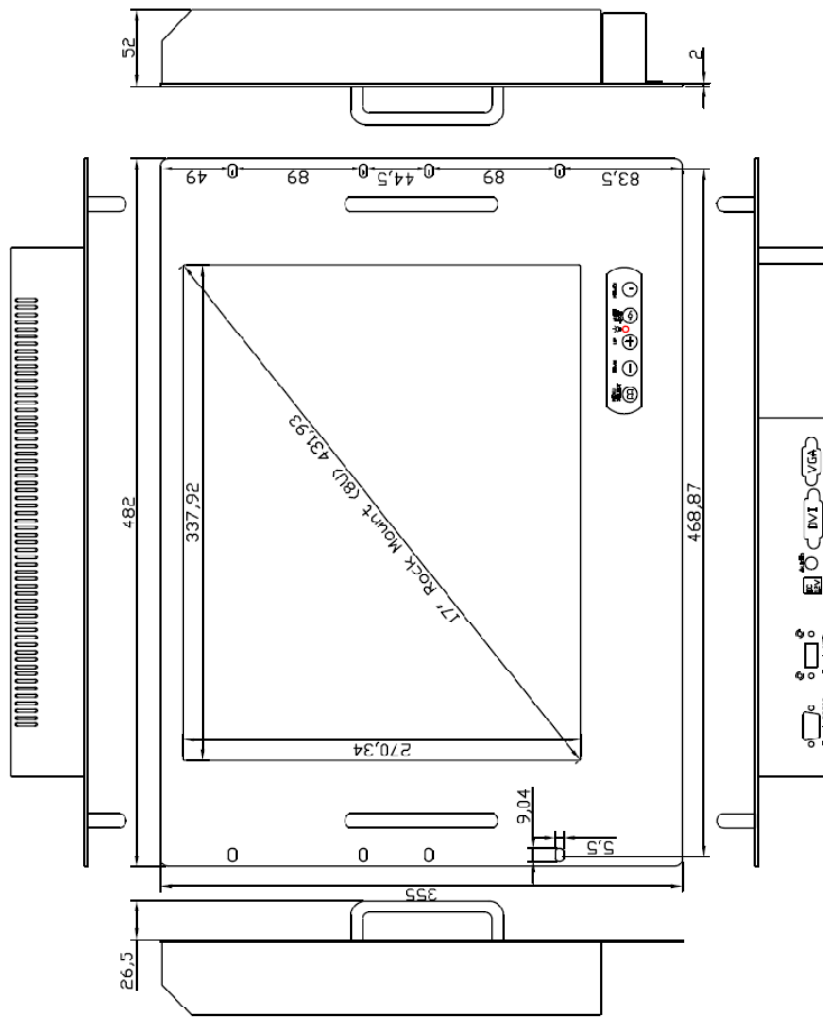

### Display Specifications :

Active Area	337 × 270 mm
Pixel Pitch	0.264 × 0.264 mm
Brightness	250 cd/m <sup>2</sup>
Contrast Ratio	1000 : 1
Resolution	1280 x 1024 ( SXGA )
Viewing Angle	L/R 176° ; U/D 170°
Response Time	5 ms ( Tr + Tf )
Display Colors	16.7M
Display Modes	640×480 ; 800×600 ; 1024×768 ; 1280×1024
Signal input	15 Pin D_Sub ; Mini-Audio in ; DVI
Mini-Audio out	1W ( 8Ω ) × 2
OSD Keyboard	⊙ Menu/Select ⊙ - ⊙ + ⊙Auto/Exit ⊙Power
Power Source	DC 12V ; ≤15w ; Standby ≤1w
Power Consumption	
Storage \ Operation	-20~60°C ; 0~50°C
VESA	75×75 or 100×100 mm
Casing Colors	Black
Casing Size \ Weight	482 × 355 × 52 mm ; 6.2 kg ( W×H×D )
Carton \ gross weight	550 × 400 × 180 mm ; 7.7 kg ( W×H×D )

Dimensions :

AIM-RM5R170-R01(DIM)