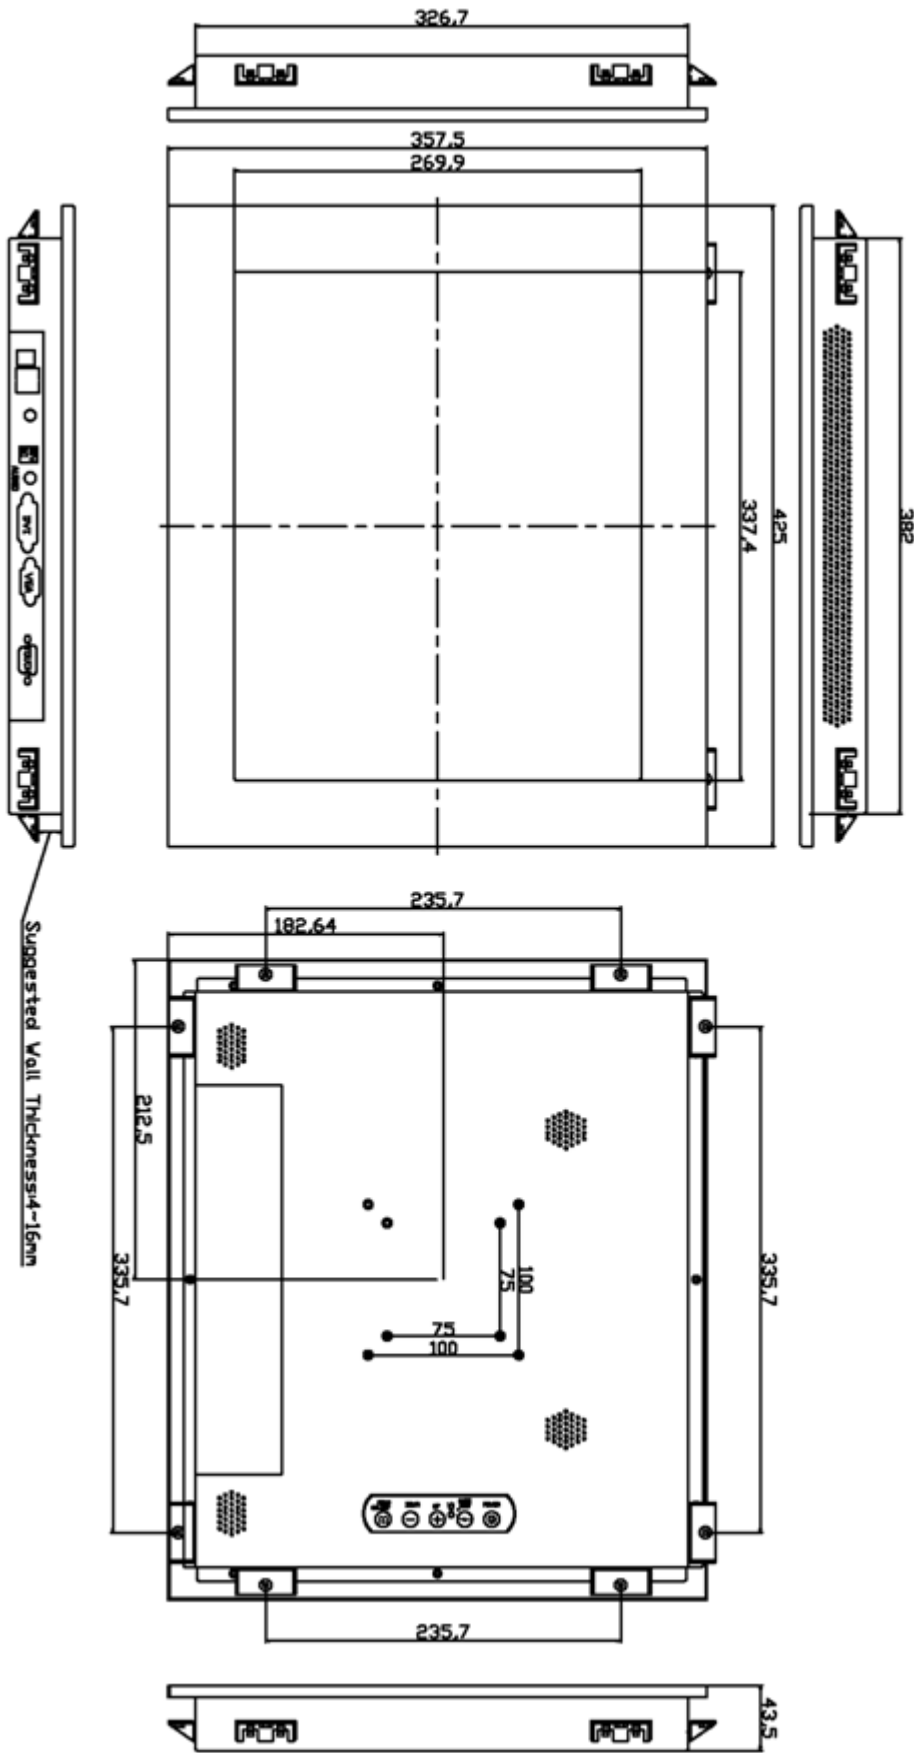

17" inch Embedded Touch Monitor (Projected capacitive Multi-Touch)

Display Specifications :

| | |
|-------------------|---|
| Active Area | 337 × 270 mm |
| Pixel Pitch | 0.264 × 0.264 mm |
| Brightness | 250 cd/m ² |
| Contrast Ratio | 1000 : 1 |
| Resolution | 1280 x 1024 (SXGA) |
| Viewing Angle | L/R 176° ; U/D 170° |
| Response Time | 5 ms (Tr + Tf) |
| Display Colors | 16.7M |
| Display Modes | 640×480 ; 800×600 ; 1024×768 ; 1280×1024 |
| Signal input | 15 Pin D_Sub ; Mini-Audio in ; DVI |
| Mini-Audio out | 1W (8Ω) × 2 |
| OSD Keyboard | ⊙ Menu/Select ⊙ - ⊙ + ⊙ Auto/Exit ⊙ Power |
| Power Source | DC 12V ; ≤15w ; Standby ≤1w |
| Power Consumption | |
| Storage | -20~60°C ; 0~50°C |
| Operation | |
| VESA | 75×75 or 100×100 mm |
| Casing Colors | Black |
| Casing Size | 425 × 357.5 × 43.5 mm ; 4.38 kg (W×H×D) |
| Weight | |
| Carton | 470 × 125 × 410 mm ; 5.23 kg (W×H×D) |
| gross weight | |

Dimensions :

Unit:mm