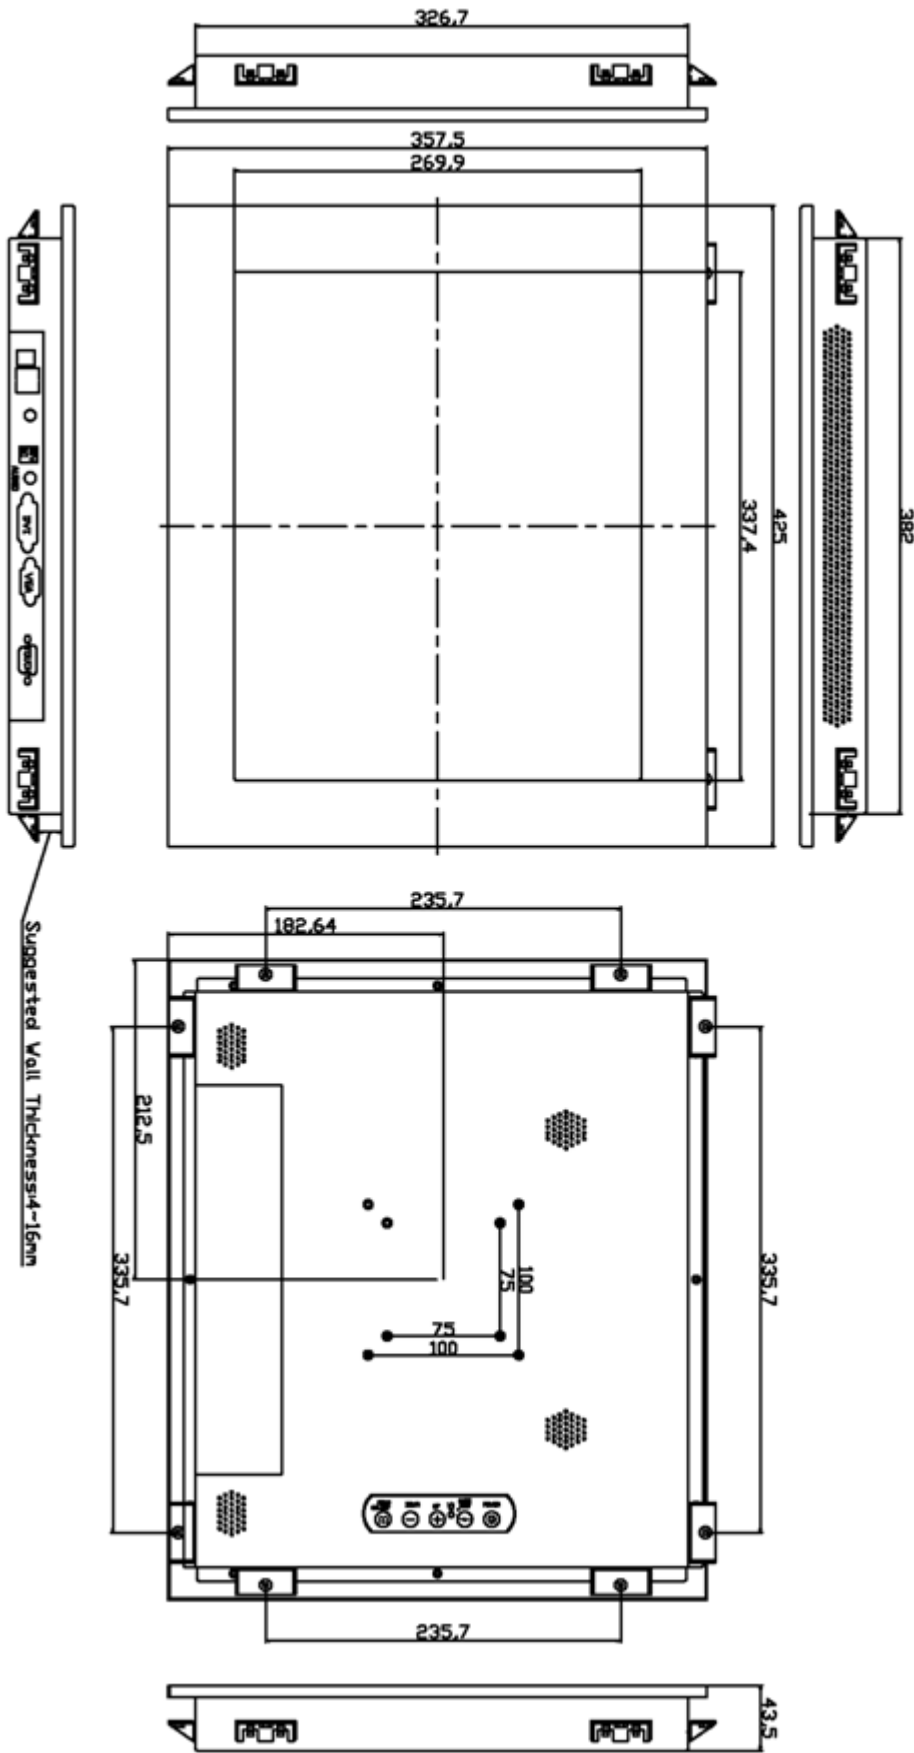

### Display Specifications :

Active Area	337 × 270 mm
Pixel Pitch	0.264 × 0.264 mm
Brightness	250 cd/m <sup>2</sup>
Contrast Ratio	1000 : 1
Resolution	1280 x 1024 ( SXGA )
Viewing Angle	L/R 176° ; U/D 170°
Response Time	5 ms ( Tr + Tf )
Display Colors	16.7M
Display Modes	640×480 ; 800×600 ; 1024×768 ; 1280×1024
Signal input	15 Pin D_Sub ; Mini-Audio in ; DVI
Mini-Audio out	1W ( 8Ω ) × 2
OSD Keyboard	⊙ Menu/Select ⊙ - ⊙ + ⊙ Auto/Exit ⊙ Power
Power Source	DC 12V ; ≤15w ; Standby ≤1w
Power Consumption	
Storage \ Operation	-20~60°C ; 0~50°C
VESA	75×75 or 100×100 mm
Casing Colors	Black
Casing Size \ Weight	425 × 357.5 × 43.5 mm ; 4.38 kg ( W×H×D )
Carton \ gross weight	470 × 125 × 410 mm ; 5.23 kg ( W×H×D )

Dimensions :

Unit:mm