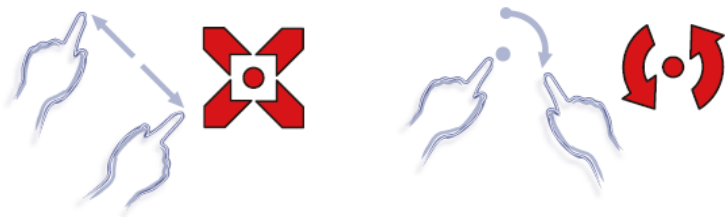

15.6" inch Touch Monitor (POS-styler) (Projected Capacitive Multi-Touch)

Products application :

- POS Terminal
- Industrial PC
- Kiosk
- Gaming
- Medical apparatus
- Personal computer
- Mobile GPS
- Office automation
- Security system of the house
- Car-mounted amusement
- Military equipment
- Communicate

Touch Feature :

Input Method	Capacitive stylus, Finger
Linearity	≤2.5mm
Surface	≥7H
Life Time	Unlimited
Application	Writing and Signature Capture Capability
PC Link	USB or RS232(Single-Touch)

Software Feature :

Draw Test	Position and linearity verification
Controller	Support multiple controllers
Languages	English 、 Simple Chinese 、 Traditional Chinese 、 Japanese 、 French 、 German 、 Spanish 、 Korean 、 Arabic 、 Czech 、 Danish 、 Dutch 、 Greek 、 Hungarian 、 Italian 、 Norwegian 、 Russian 、 Polish 、 Portuguese 、 Slovenian 、 Swedish 、 Thai 、 Turkish
Mouse Emulator	Right / left button emulation. Auto Right / left Click (PDA function)
Touch Style	Drawing a Mode 、 button a Mode 、 Touch Off/ on Switch
Double Click	Configurable double click speed 、 Configurable double click area
Sound Modes	No sound 、 Touch down 、 Touch up
Display Support	display rotation 、 Support multiple monitors
Division Pattern Settings:	Support two halves and four parts with touch function, you can also create your own division patterns.
Edge compensation Support O.S	Support edge compensation and you can also add your own numbers for it. All Windows-32 bit O.S Windows7-8-10 : XP-64 bit O.S Android : All Linux : MAC