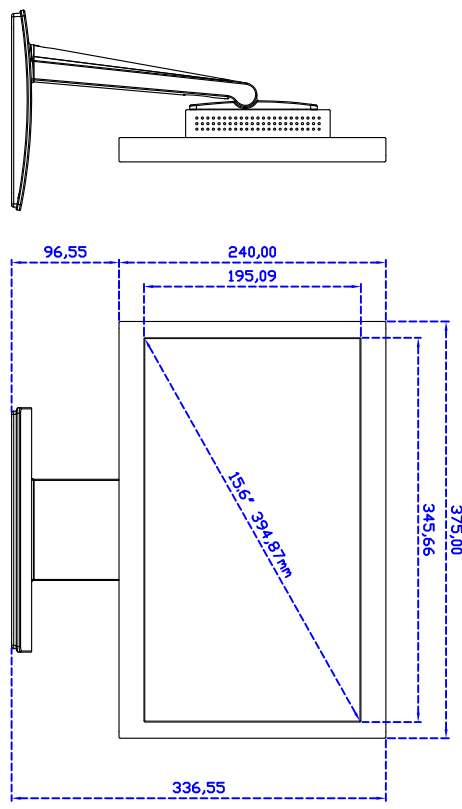

15.6" Desktop Touch Monitor

AIM-TMXXXX156-T01WV