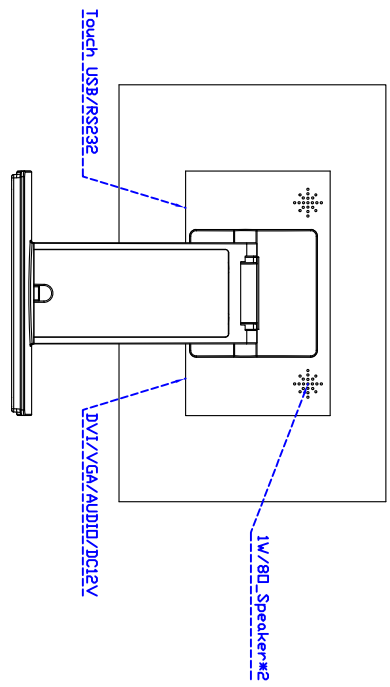

15.6" Desktop Touch Monitor

AIM-TMXXXX156-T01WV