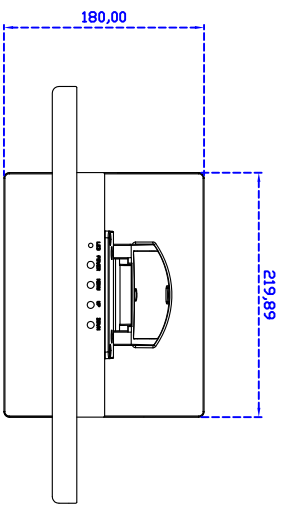

15.6" Desktop Touch Monitor

AIM-TMXXXX156-T01WV