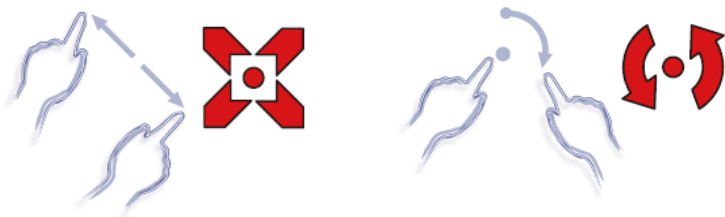

15.6" inch Touch Monitor (POS-styler) (Projected Capacitive Multi-Touch)

Products application :

- POS Terminal
- Industrial PC
- Kiosk
- Gaming
- Medical apparatus
- Personal computer
- Mobile GPS
- Office automation
- Security system of the house
- Car-mounted amusement
- Military equipment
- Communicate