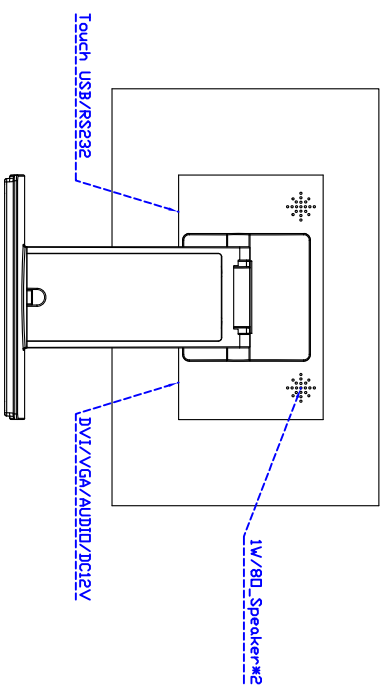

15.6" Desktop Touch Monitor

AIM-TMXXXX156-T01WV